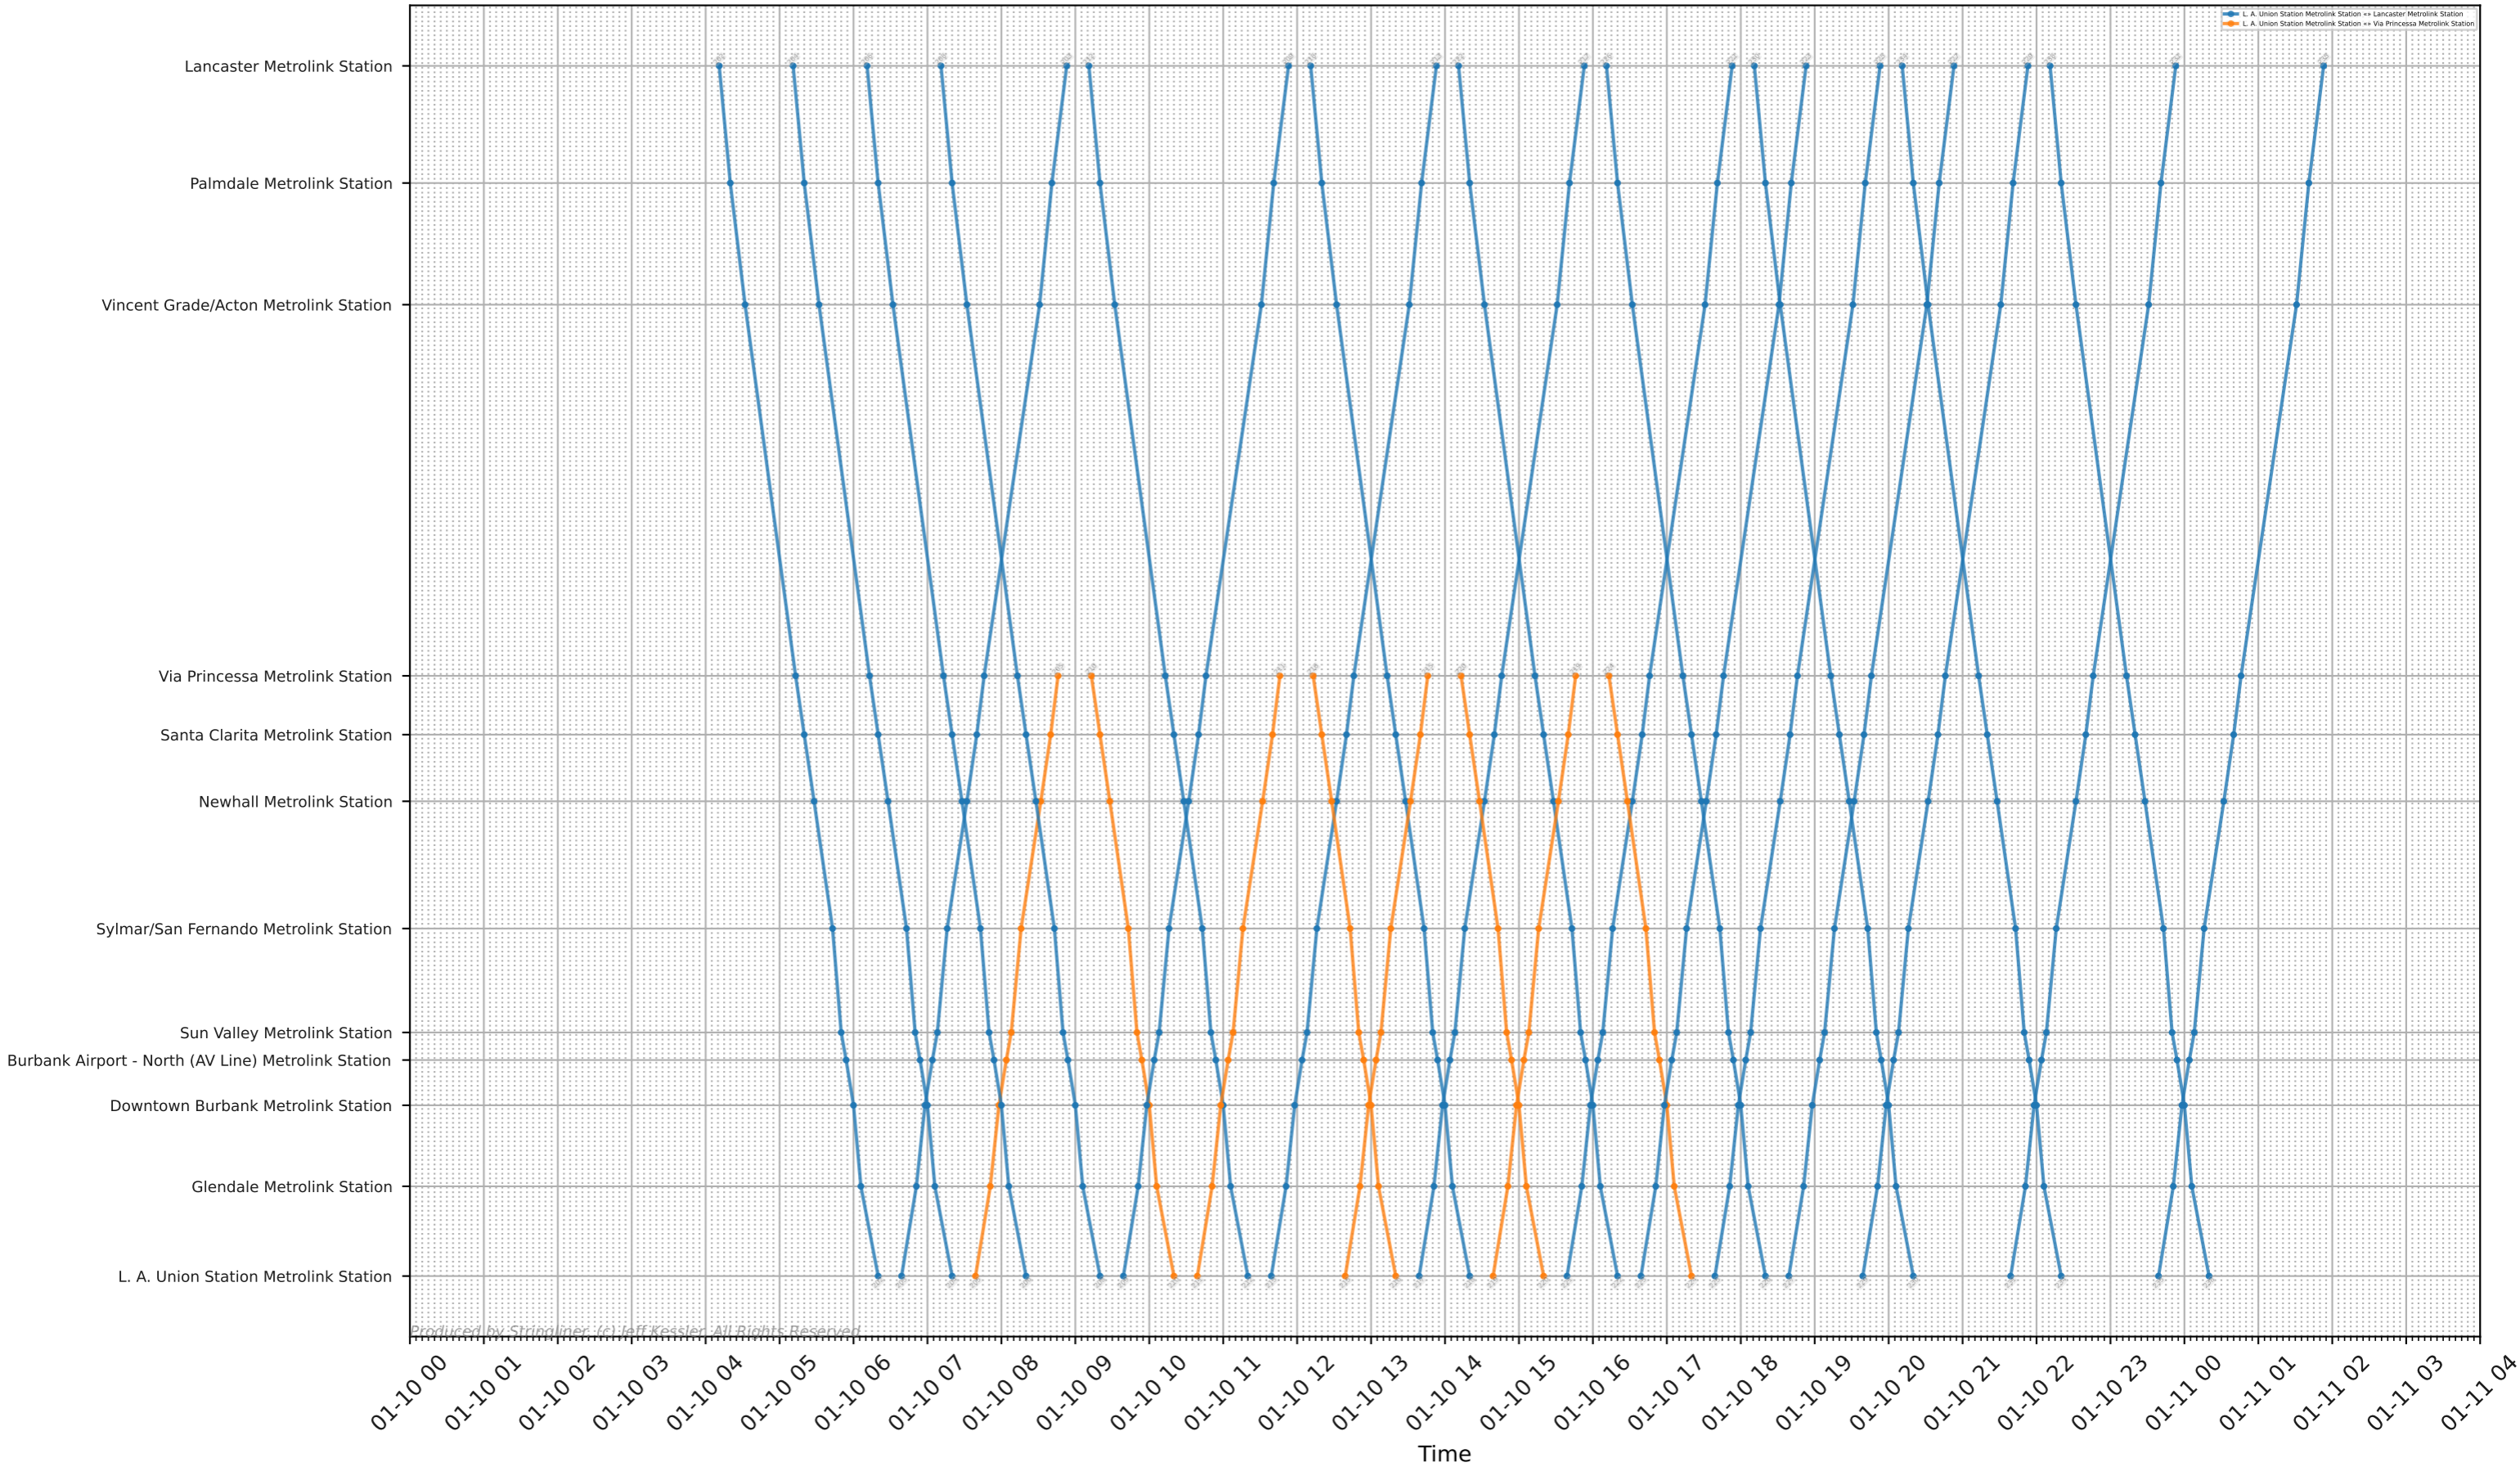

LA Metrolink - Systemwide Stringline Stringline

LA Metrolink - Metrolink 91-Perris Valley Line Stringline

Produced by Stringline (c) Jeff Kessler. All Rights Reserved.

LA Metrolink - Metrolink Antelope Valley Line Stringline

LA Metrolink - Metrolink Inland Empire-Orange County Line Stringline

- Laguna Niguel/ Mission Viejo Metrolink Station ↔ Riverside-Downtown Metrolink Station
- San Bernardino - Downtown Metrolink Station ↔ San Clemente Metrolink Station
- Irvine Metrolink Station ↔ San Bernardino - Downtown Metrolink Station
- Laguna Niguel/ Mission Viejo Metrolink Station ↔ San Bernardino - Downtown Metrolink Station
- Riverside-Downtown Metrolink Station ↔ San Clemente Metrolink Station

Stops

Produced by Stringliner (c) Jeff Kessler. All Rights Reserved.

Time

LA Metrolink - Metrolink Orange County Line Stringline

L. A. Union Station Metrolink Station ↔ Laguna Niguel/ Mission Viejo Metrolink Station
L. A. Union Station Metrolink Station ↔ San Clemente Metrolink Station
Irvine Metrolink Station ↔ L. A. Union Station Metrolink Station

Produced by Stringliner (c) Jeff Kessler. All Rights Reserved

LA Metrolink - Metrolink Riverside Line Stringline

LA Metrolink - Metrolink San Bernardino Line Stringline

Legend:
- L. A. Union Station Metrolink Station ↔ San Bernardino - Downtown Metrolink Station (Blue)
- L. A. Union Station Metrolink Station ↔ Redlands - Downtown Metrolink Station (Orange)
- Redlands - University Metrolink Station ↔ San Bernardino - Downtown Metrolink Station (Green)
- Redlands - Esri Metrolink Station ↔ Redlands - University Metrolink Station (Red)