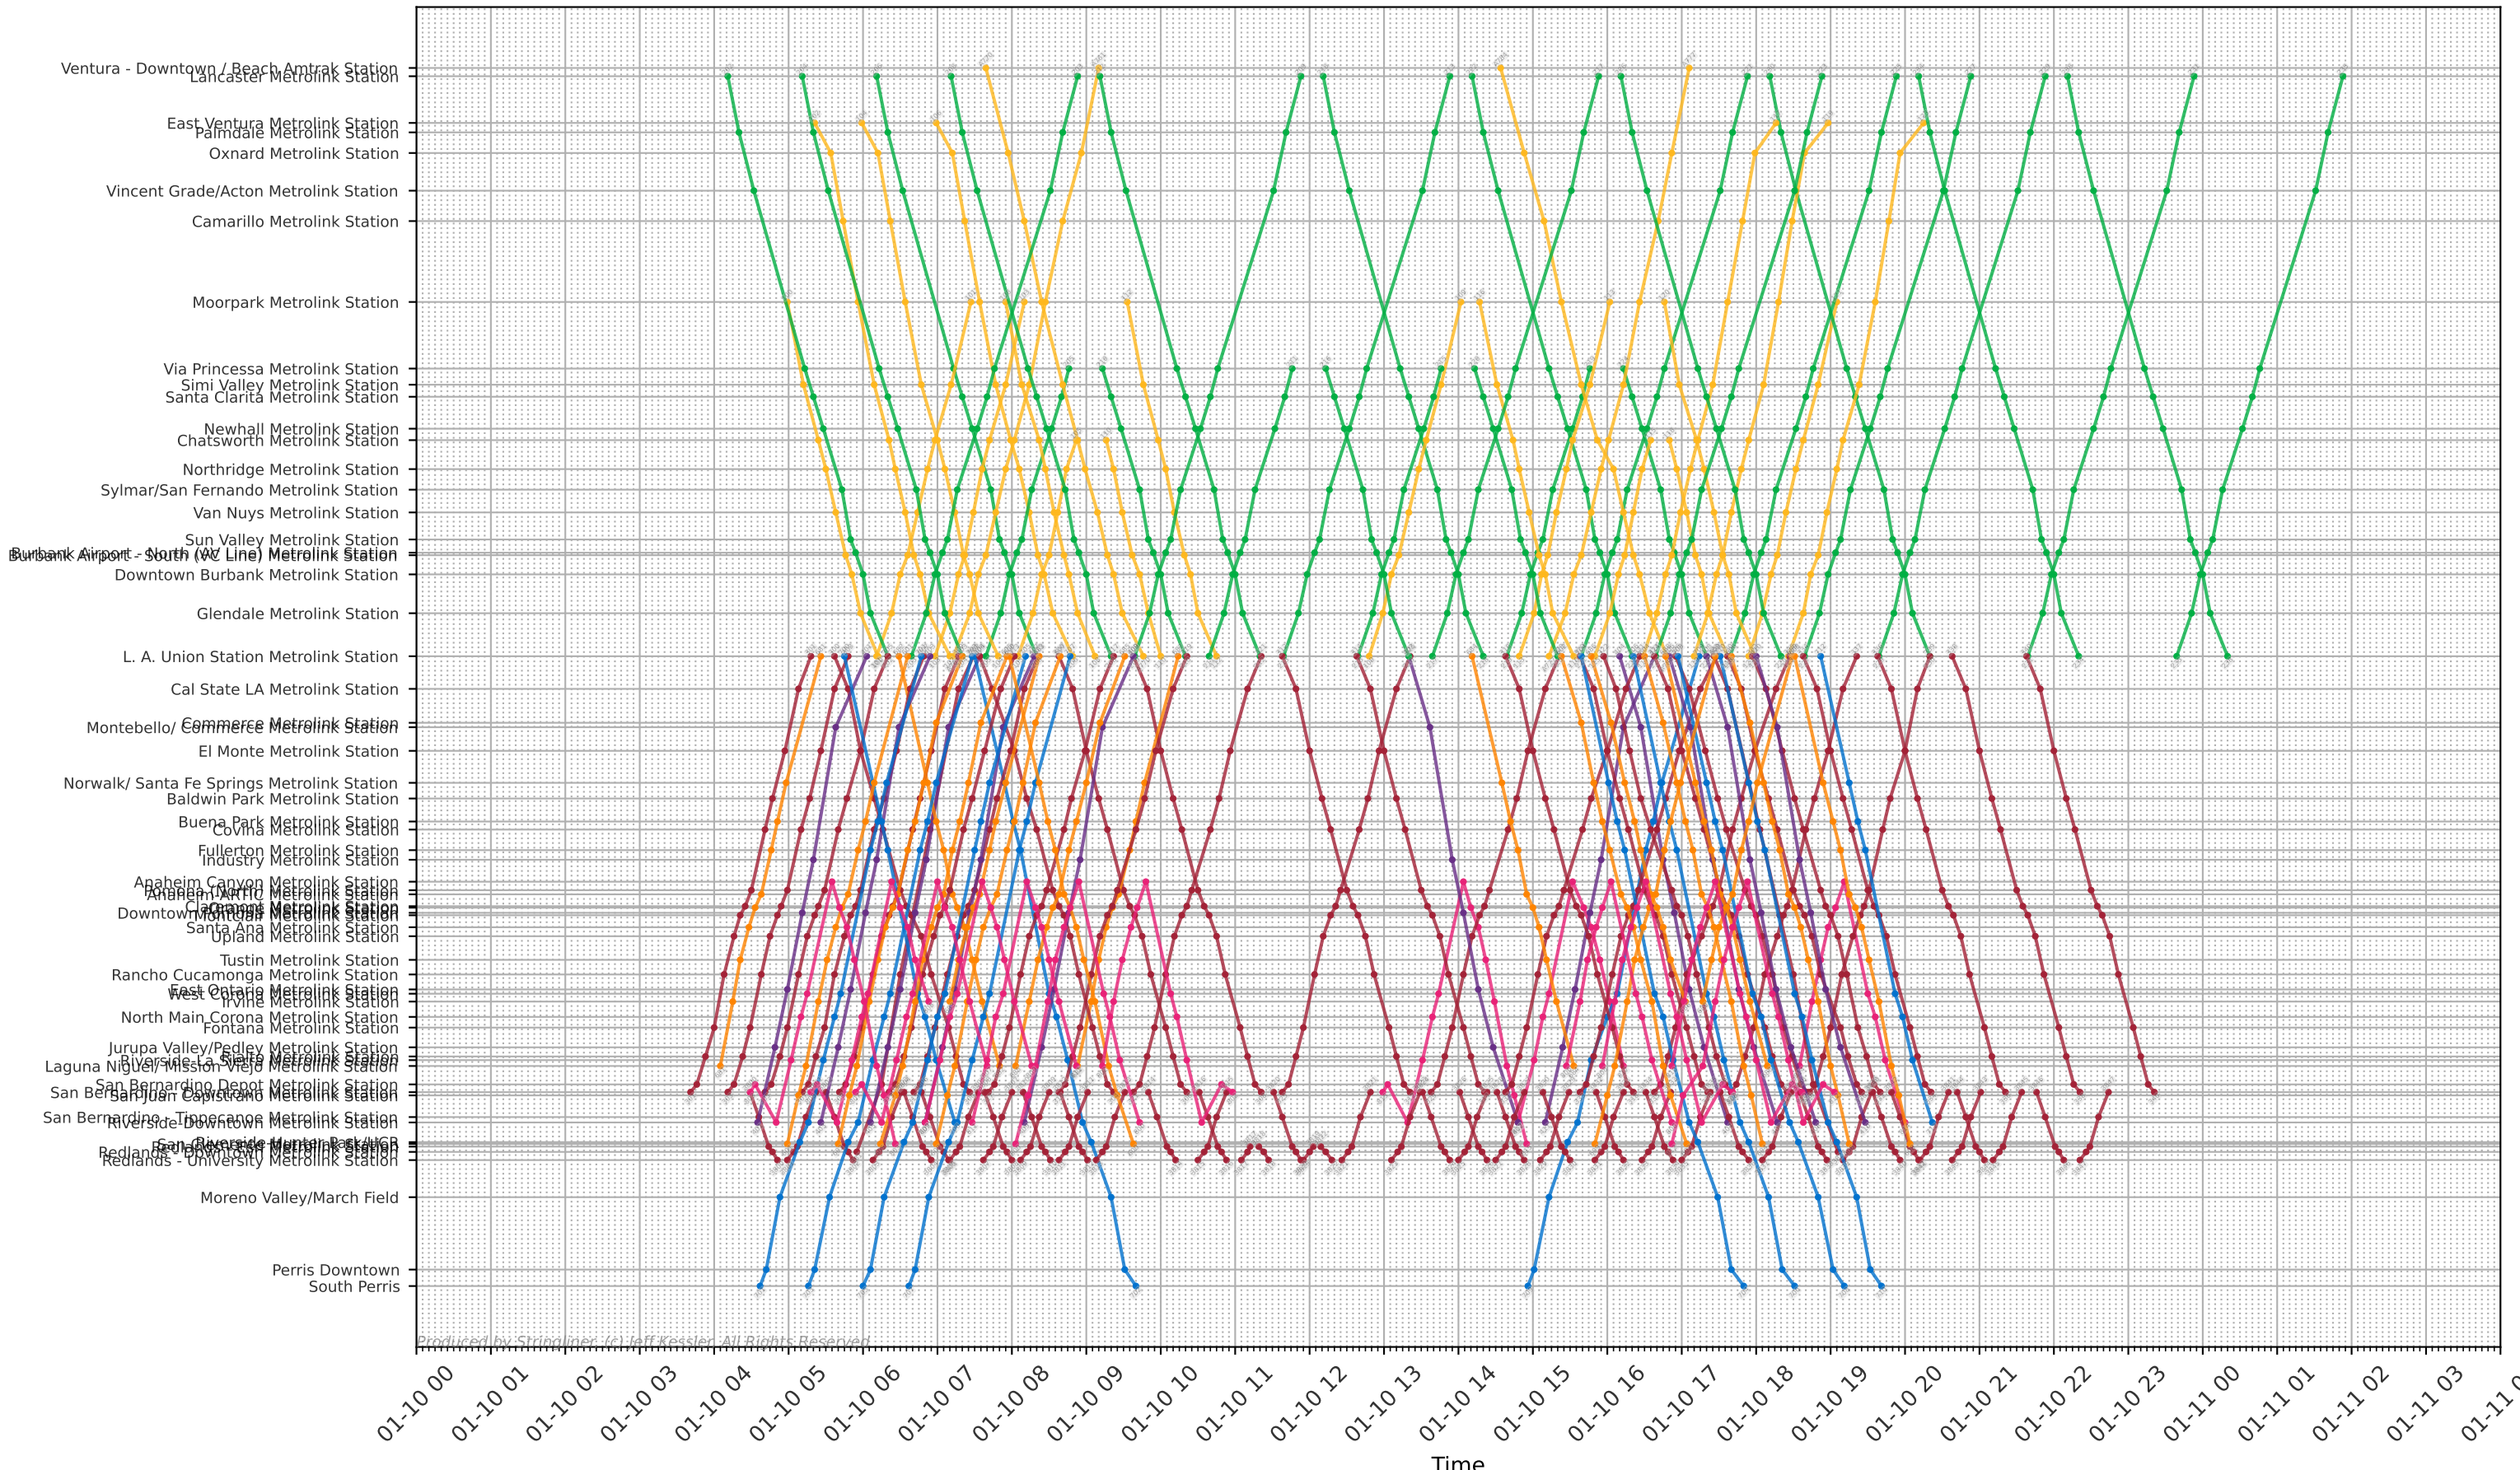

LA Metrolink - Systemwide Stringline Stringline

LA Metrolink - Metrolink 91-Perris Valley Line Stringline

Produced by Stringline (c) Jeff Kessler. All Rights Reserved.

LA Metrolink - Metrolink Antelope Valley Line Stringline

LA Metrolink - Metrolink Inland Empire-Orange County Line Stringline

- Laguna Niguel/ Mission Viejo Metrolink Station ↔ Riverside-Downtown Metrolink Station
- San Bernardino - Downtown Metrolink Station ↔ San Clemente Metrolink Station
- Irvine Metrolink Station ↔ San Bernardino - Downtown Metrolink Station
- Laguna Niguel/ Mission Viejo Metrolink Station ↔ San Bernardino - Downtown Metrolink Station
- Riverside-Downtown Metrolink Station ↔ San Clemente Metrolink Station

Stops

Produced by Stringliner (c) Jeff Kessler. All Rights Reserved.

Time

LA Metrolink - Metrolink Orange County Line Stringline

L. A. Union Station Metrolink Station ↔ Laguna Niguel/ Mission Viejo Metrolink Station
L. A. Union Station Metrolink Station ↔ San Clemente Metrolink Station
Irvine Metrolink Station ↔ L. A. Union Station Metrolink Station

Produced by Stringliner (c) Jeff Kessler. All Rights Reserved

LA Metrolink - Metrolink Riverside Line Stringline

LA Metrolink - Metrolink San Bernardino Line Stringline

Legend:
- L. A. Union Station Metrolink Station ↔ San Bernardino - Downtown Metrolink Station (Blue)
- L. A. Union Station Metrolink Station ↔ Redlands - Downtown Metrolink Station (Orange)
- Redlands - University Metrolink Station ↔ San Bernardino - Downtown Metrolink Station (Green)
- Redlands - Esri Metrolink Station ↔ Redlands - University Metrolink Station (Red)