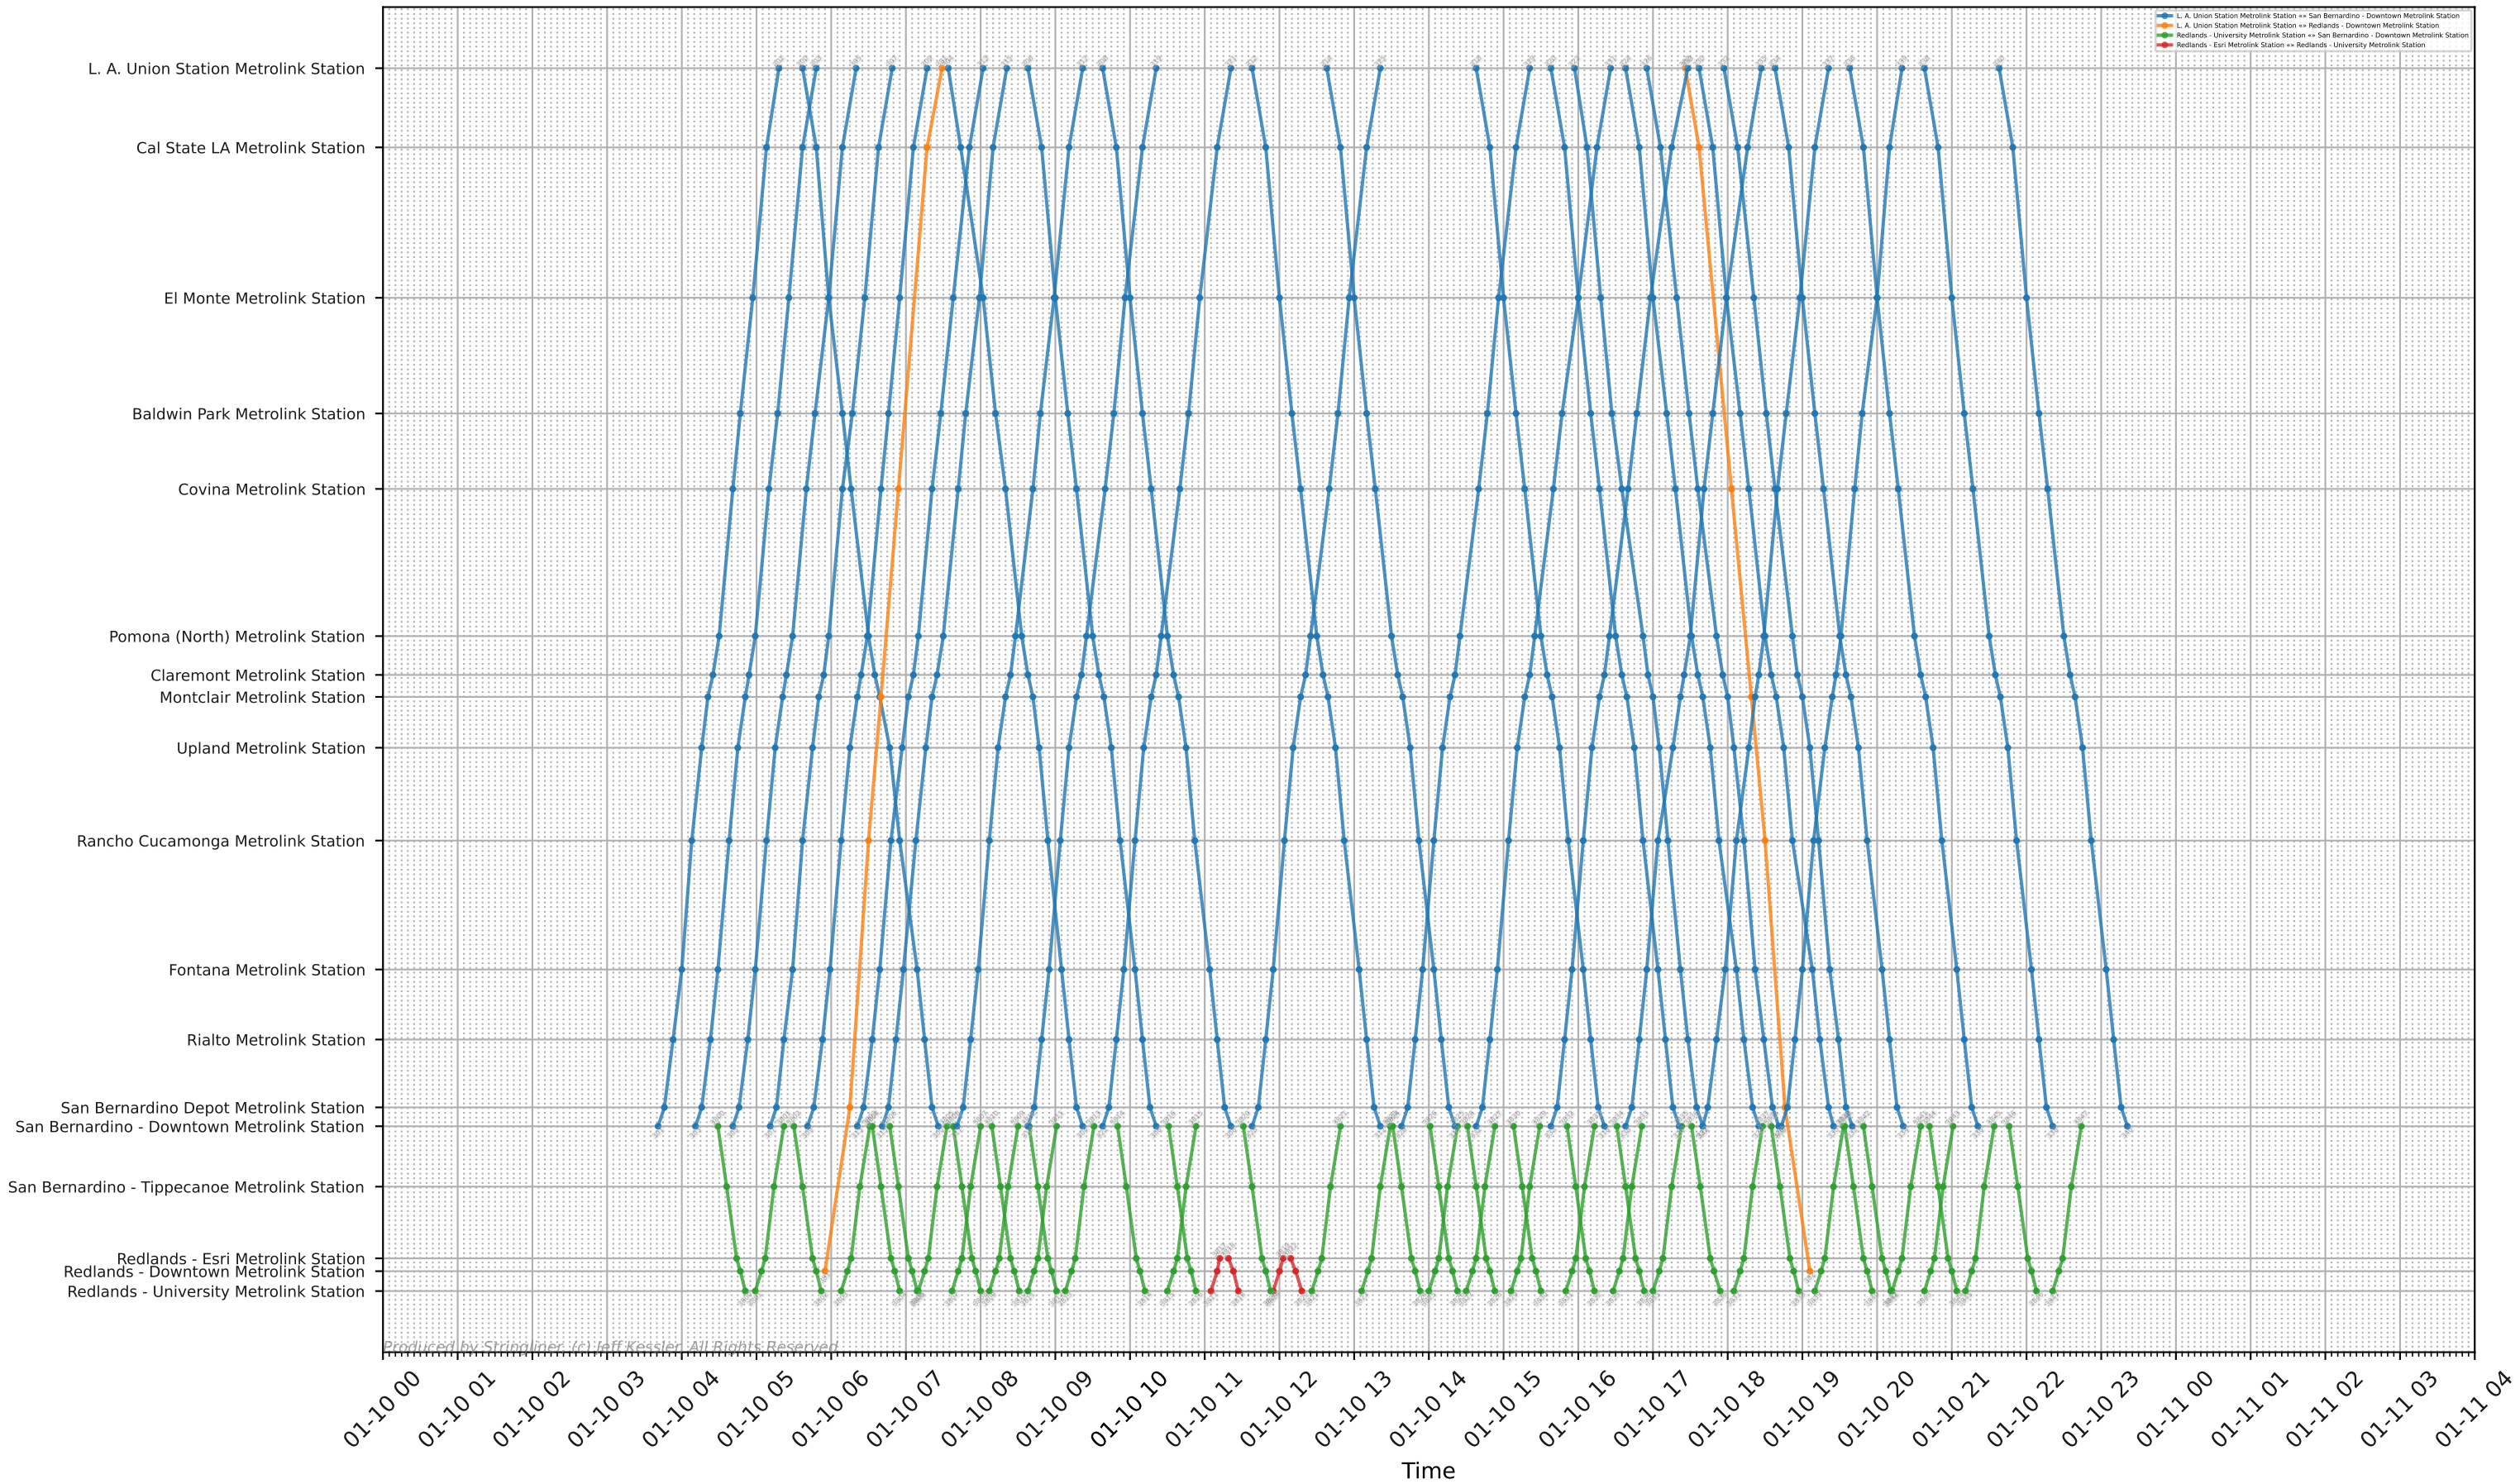

LA Metrolink - Metrolink San Bernardino Line Stringline

Produced by Stringliner, for Jeff Kessler. All Rights Reserved.