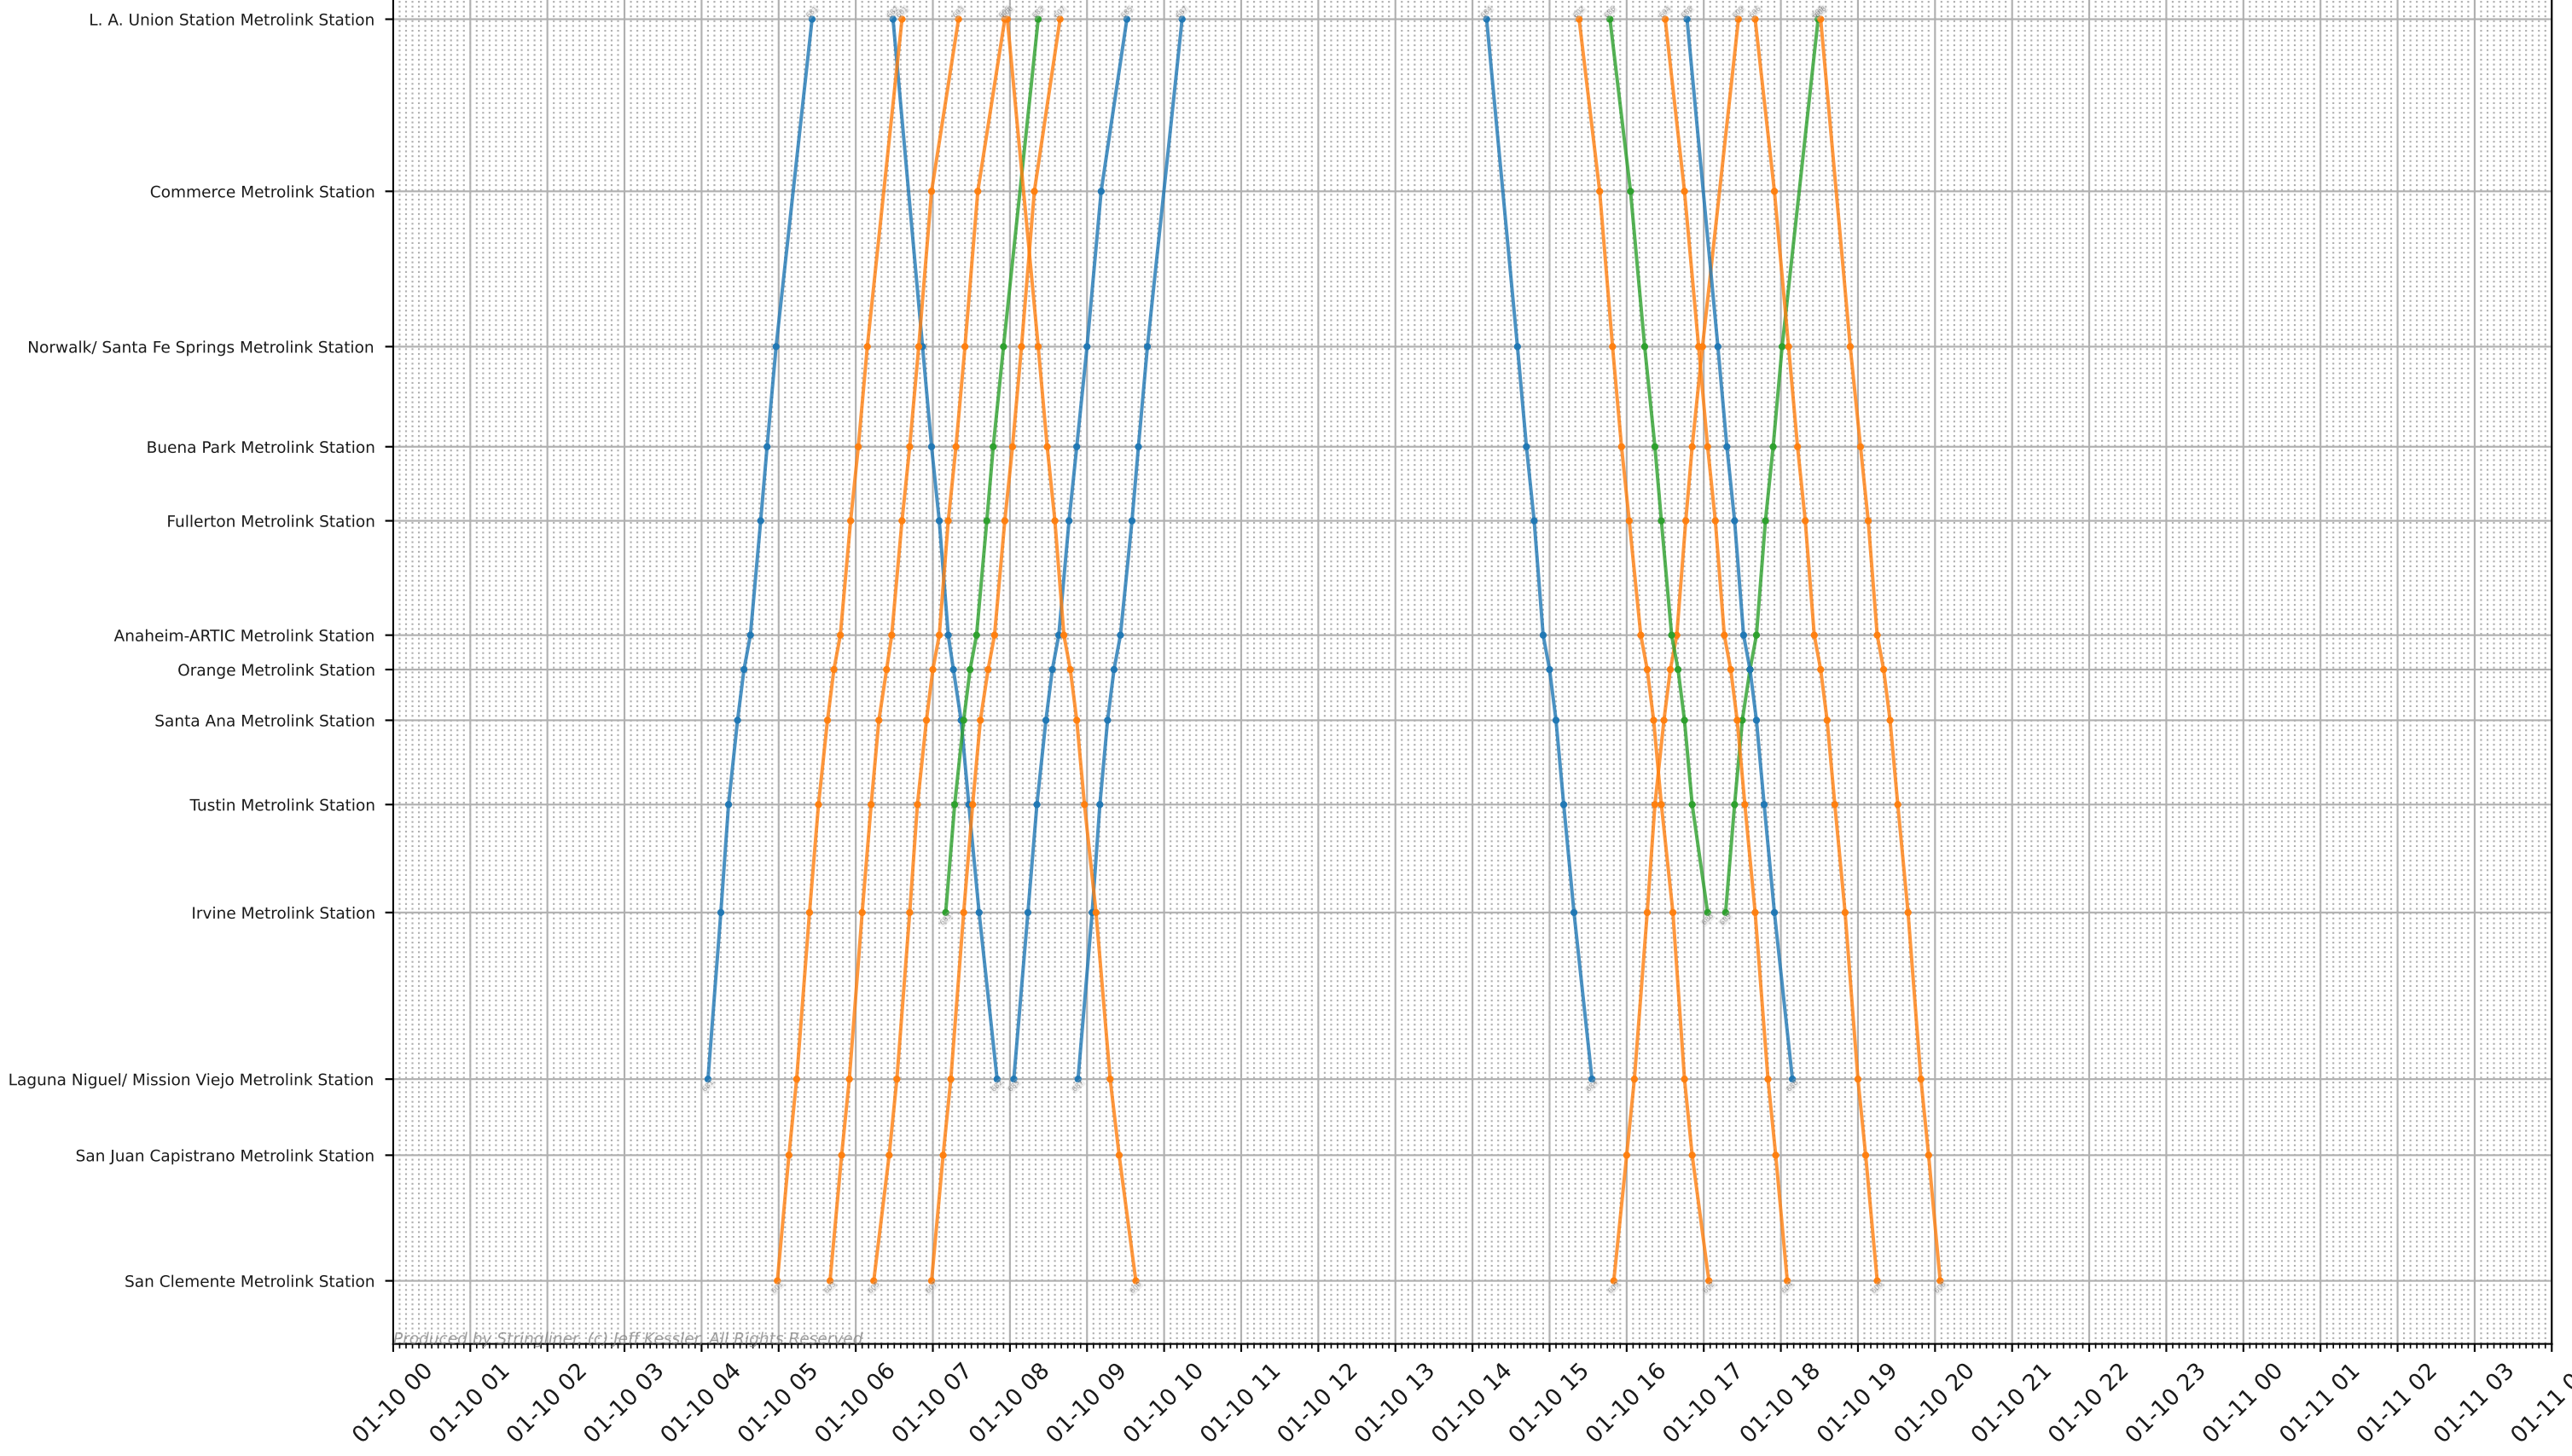

LA Metrolink - Metrolink Orange County Line Stringline

Produced by Stringliner (c) Jeff Kessler. All Rights Reserved