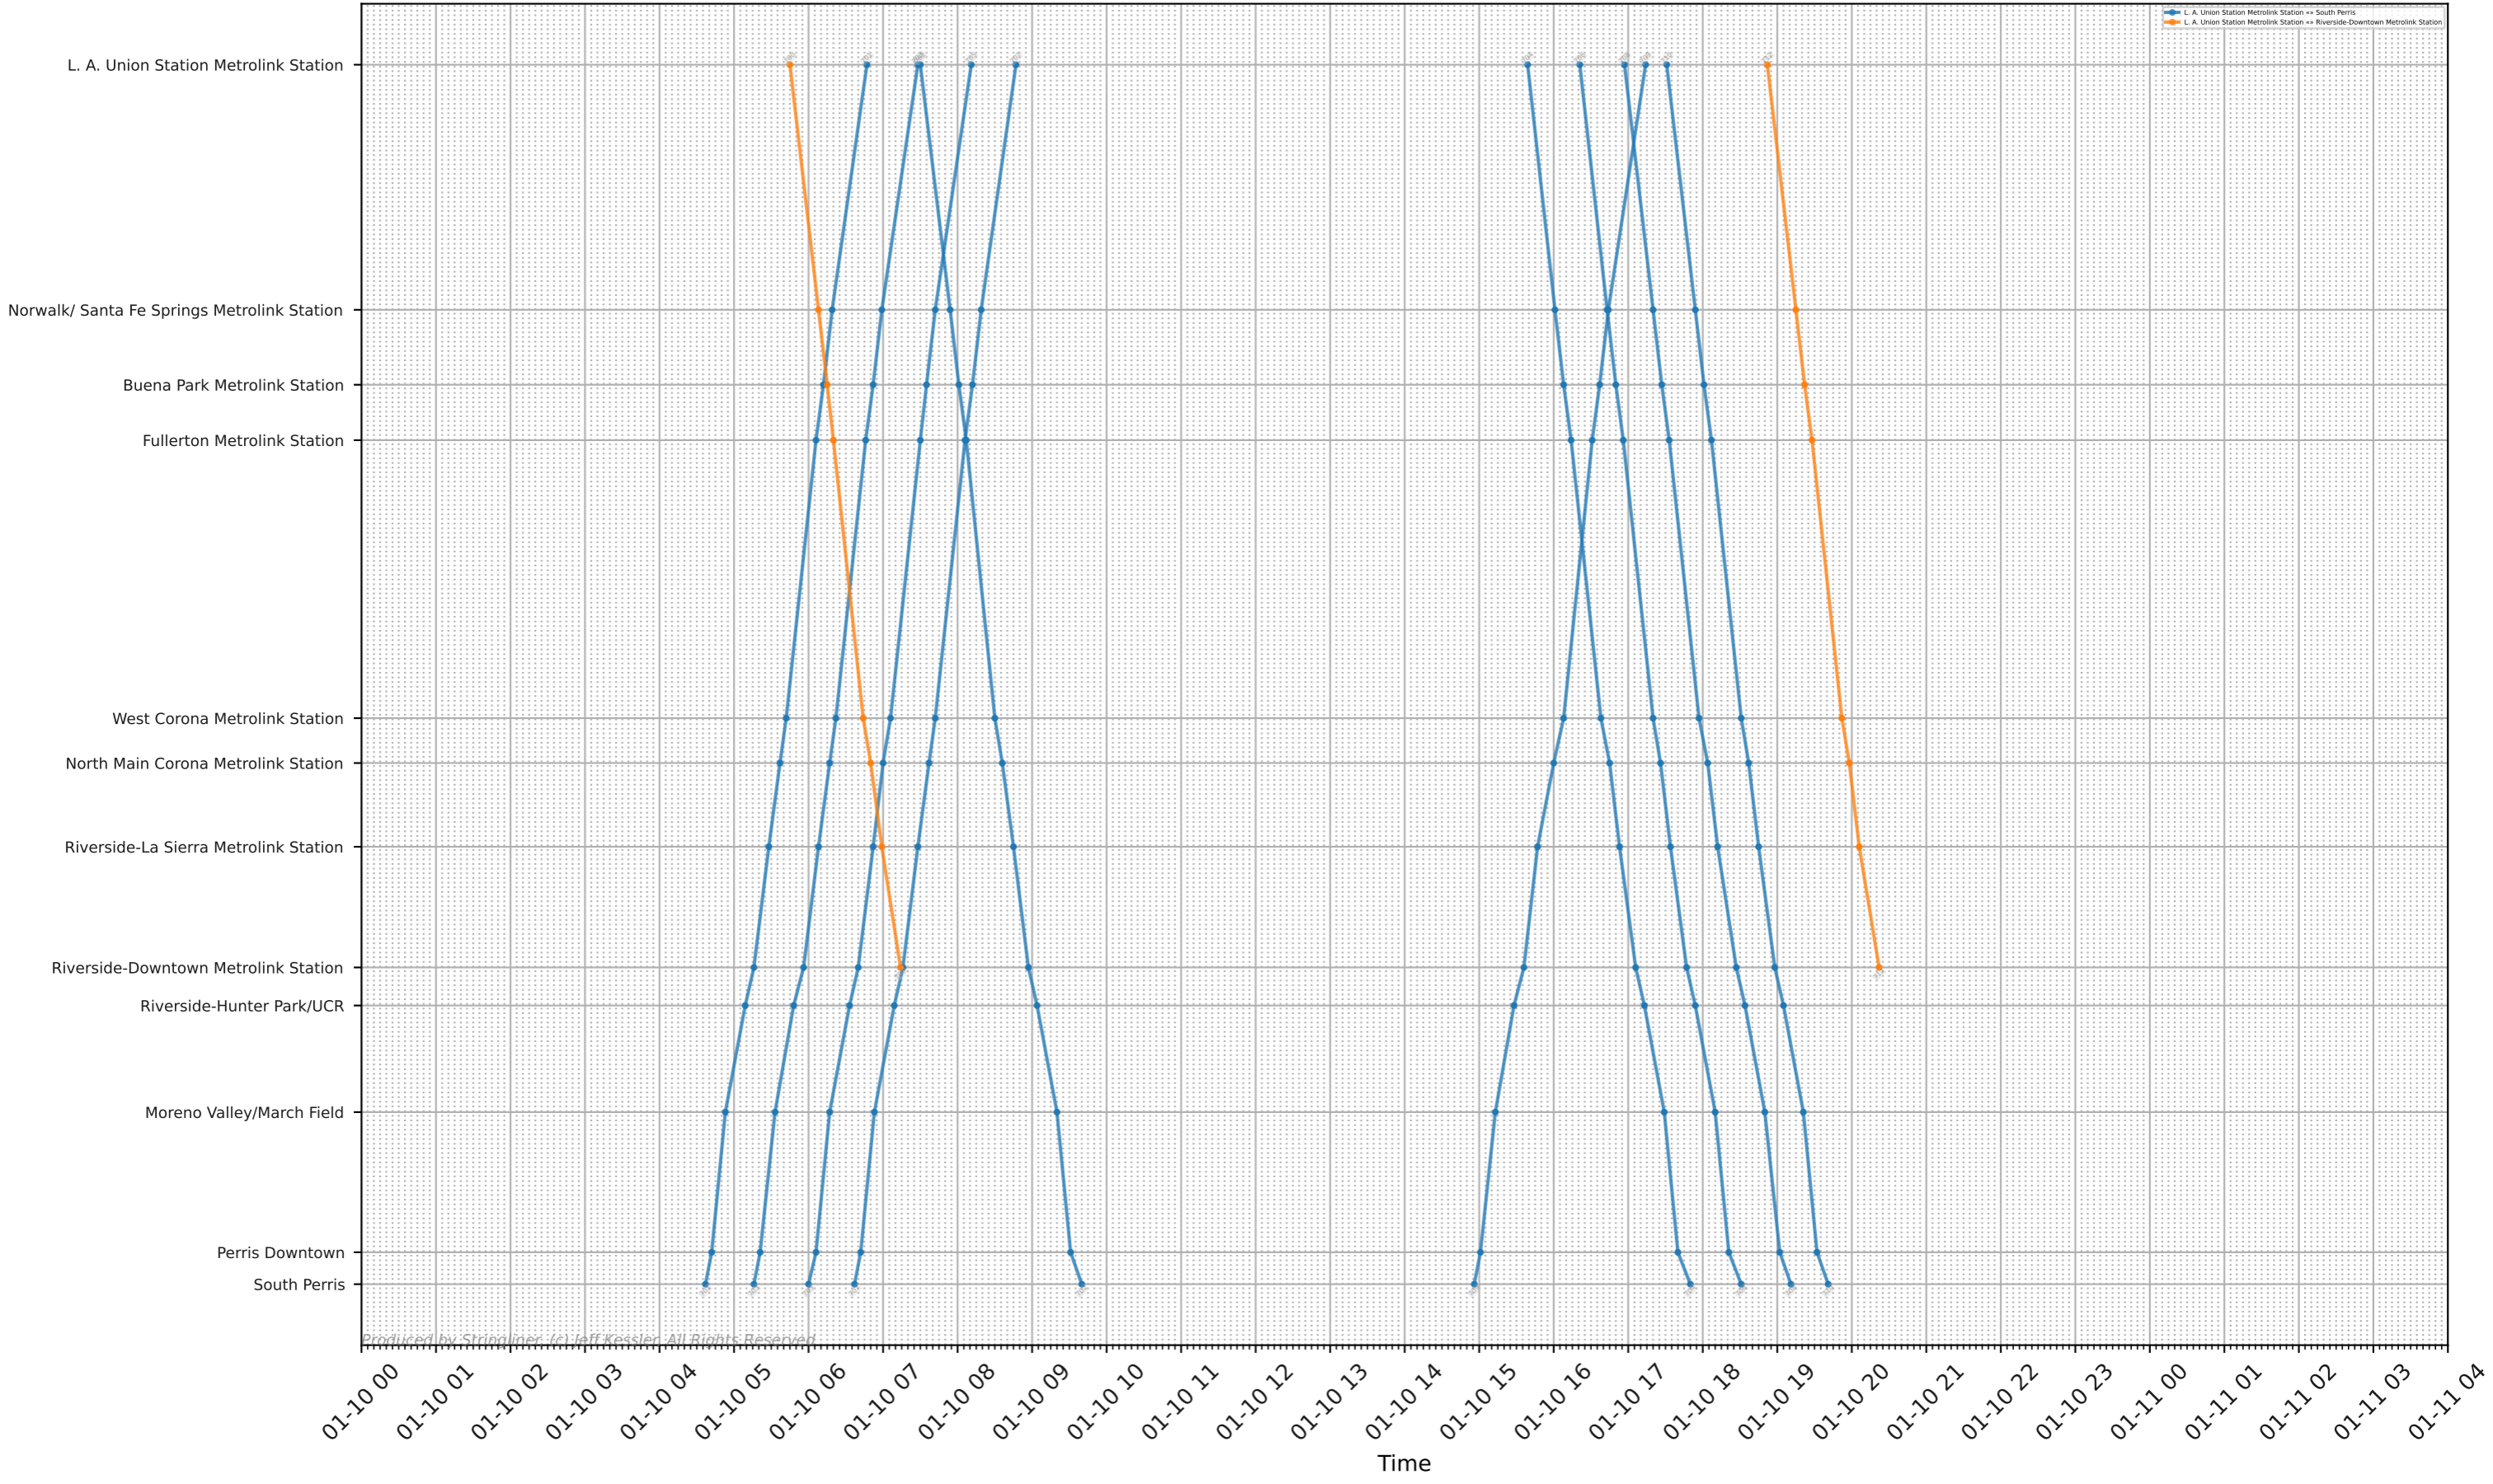

LA Metrolink - Systemwide Stringline Stringline

LA Metrolink - Metrolink 91-Perris Valley Line Stringline

Produced by Stringline (c) Jeff Kessler. All Rights Reserved.

LA Metrolink - Metrolink Antelope Valley Line Stringline

LA Metrolink - Metrolink Inland Empire-Orange County Line Stringline

- Laguna Niguel/ Mission Viejo Metrolink Station ↔ Riverside-Downtown Metrolink Station
- San Bernardino - Downtown Metrolink Station ↔ San Clemente Metrolink Station
- Irvine Metrolink Station ↔ San Bernardino - Downtown Metrolink Station
- Laguna Niguel/ Mission Viejo Metrolink Station ↔ San Bernardino - Downtown Metrolink Station
- Riverside-Downtown Metrolink Station ↔ San Clemente Metrolink Station

Stops

Produced by Stringliner (c) Jeff Kessler. All Rights Reserved.

Time

LA Metrolink - Metrolink Orange County Line Stringline

L. A. Union Station Metrolink Station ↔ Laguna Niguel/ Mission Viejo Metrolink Station
L. A. Union Station Metrolink Station ↔ San Clemente Metrolink Station
Irvine Metrolink Station ↔ L. A. Union Station Metrolink Station

Produced by Stringliner (c) Jeff Kessler. All Rights Reserved

LA Metrolink - Metrolink Riverside Line Stringline

LA Metrolink - Metrolink San Bernardino Line Stringline

Legend:
- L. A. Union Station Metrolink Station ↔ San Bernardino - Downtown Metrolink Station (Blue)
- L. A. Union Station Metrolink Station ↔ Redlands - Downtown Metrolink Station (Orange)
- Redlands - University Metrolink Station ↔ San Bernardino - Downtown Metrolink Station (Green)
- Redlands - Esri Metrolink Station ↔ Redlands - University Metrolink Station (Red)