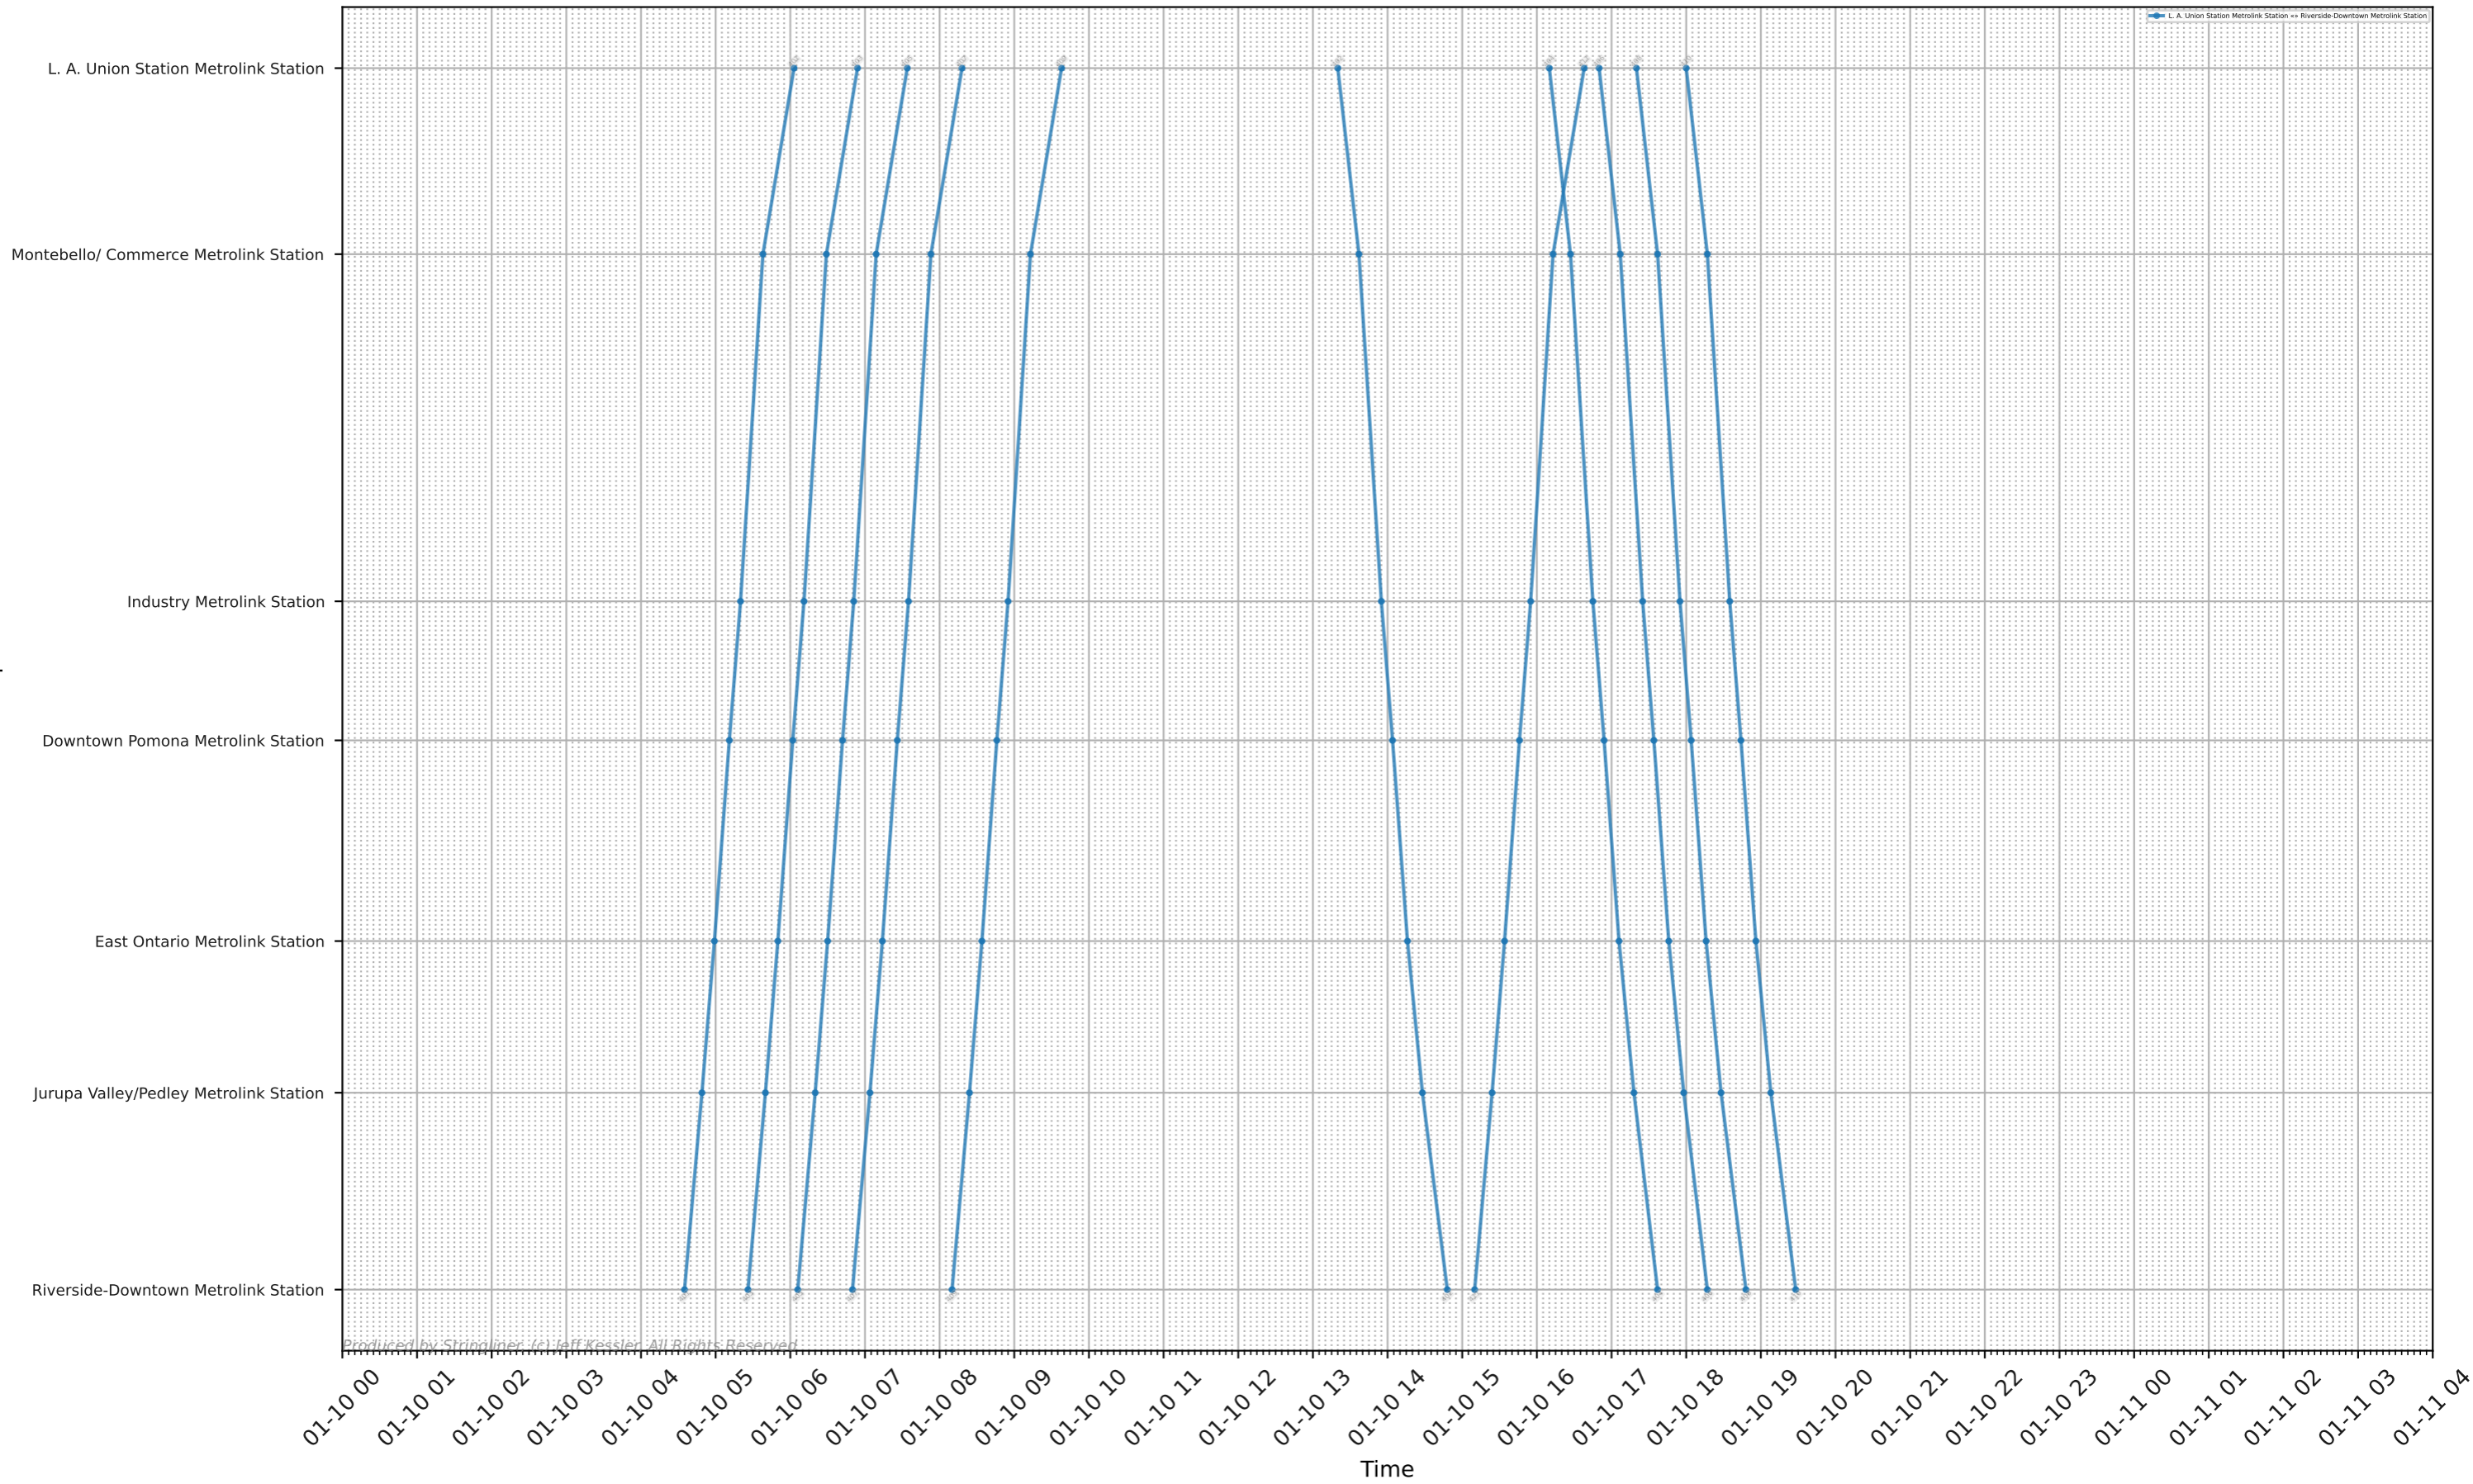

LA Metrolink - Metrolink Inland Empire-Orange County Line Stringline

- Laguna Niguel/ Mission Viejo Metrolink Station ↔ Riverside-Downtown Metrolink Station
- San Bernardino - Downtown Metrolink Station ↔ San Clemente Metrolink Station
- Irvine Metrolink Station ↔ San Bernardino - Downtown Metrolink Station
- Laguna Niguel/ Mission Viejo Metrolink Station ↔ San Bernardino - Downtown Metrolink Station
- Riverside-Downtown Metrolink Station ↔ San Clemente Metrolink Station

Stops

Produced by Stringliner (c) Jeff Kessler. All Rights Reserved.

Time

LA Metrolink - Metrolink Orange County Line Stringline

L. A. Union Station Metrolink Station ↔ Laguna Niguel/ Mission Viejo Metrolink Station
L. A. Union Station Metrolink Station ↔ San Clemente Metrolink Station
Irvine Metrolink Station ↔ L. A. Union Station Metrolink Station

Produced by Stringliner (c) Jeff Kessler. All Rights Reserved

LA Metrolink - Metrolink Riverside Line Stringline

LA Metrolink - Metrolink San Bernardino Line Stringline

Legend:
- L. A. Union Station Metrolink Station ↔ San Bernardino - Downtown Metrolink Station (Blue)
- L. A. Union Station Metrolink Station ↔ Redlands - Downtown Metrolink Station (Orange)
- Redlands - University Metrolink Station ↔ San Bernardino - Downtown Metrolink Station (Green)
- Redlands - Esri Metrolink Station ↔ Redlands - University Metrolink Station (Red)