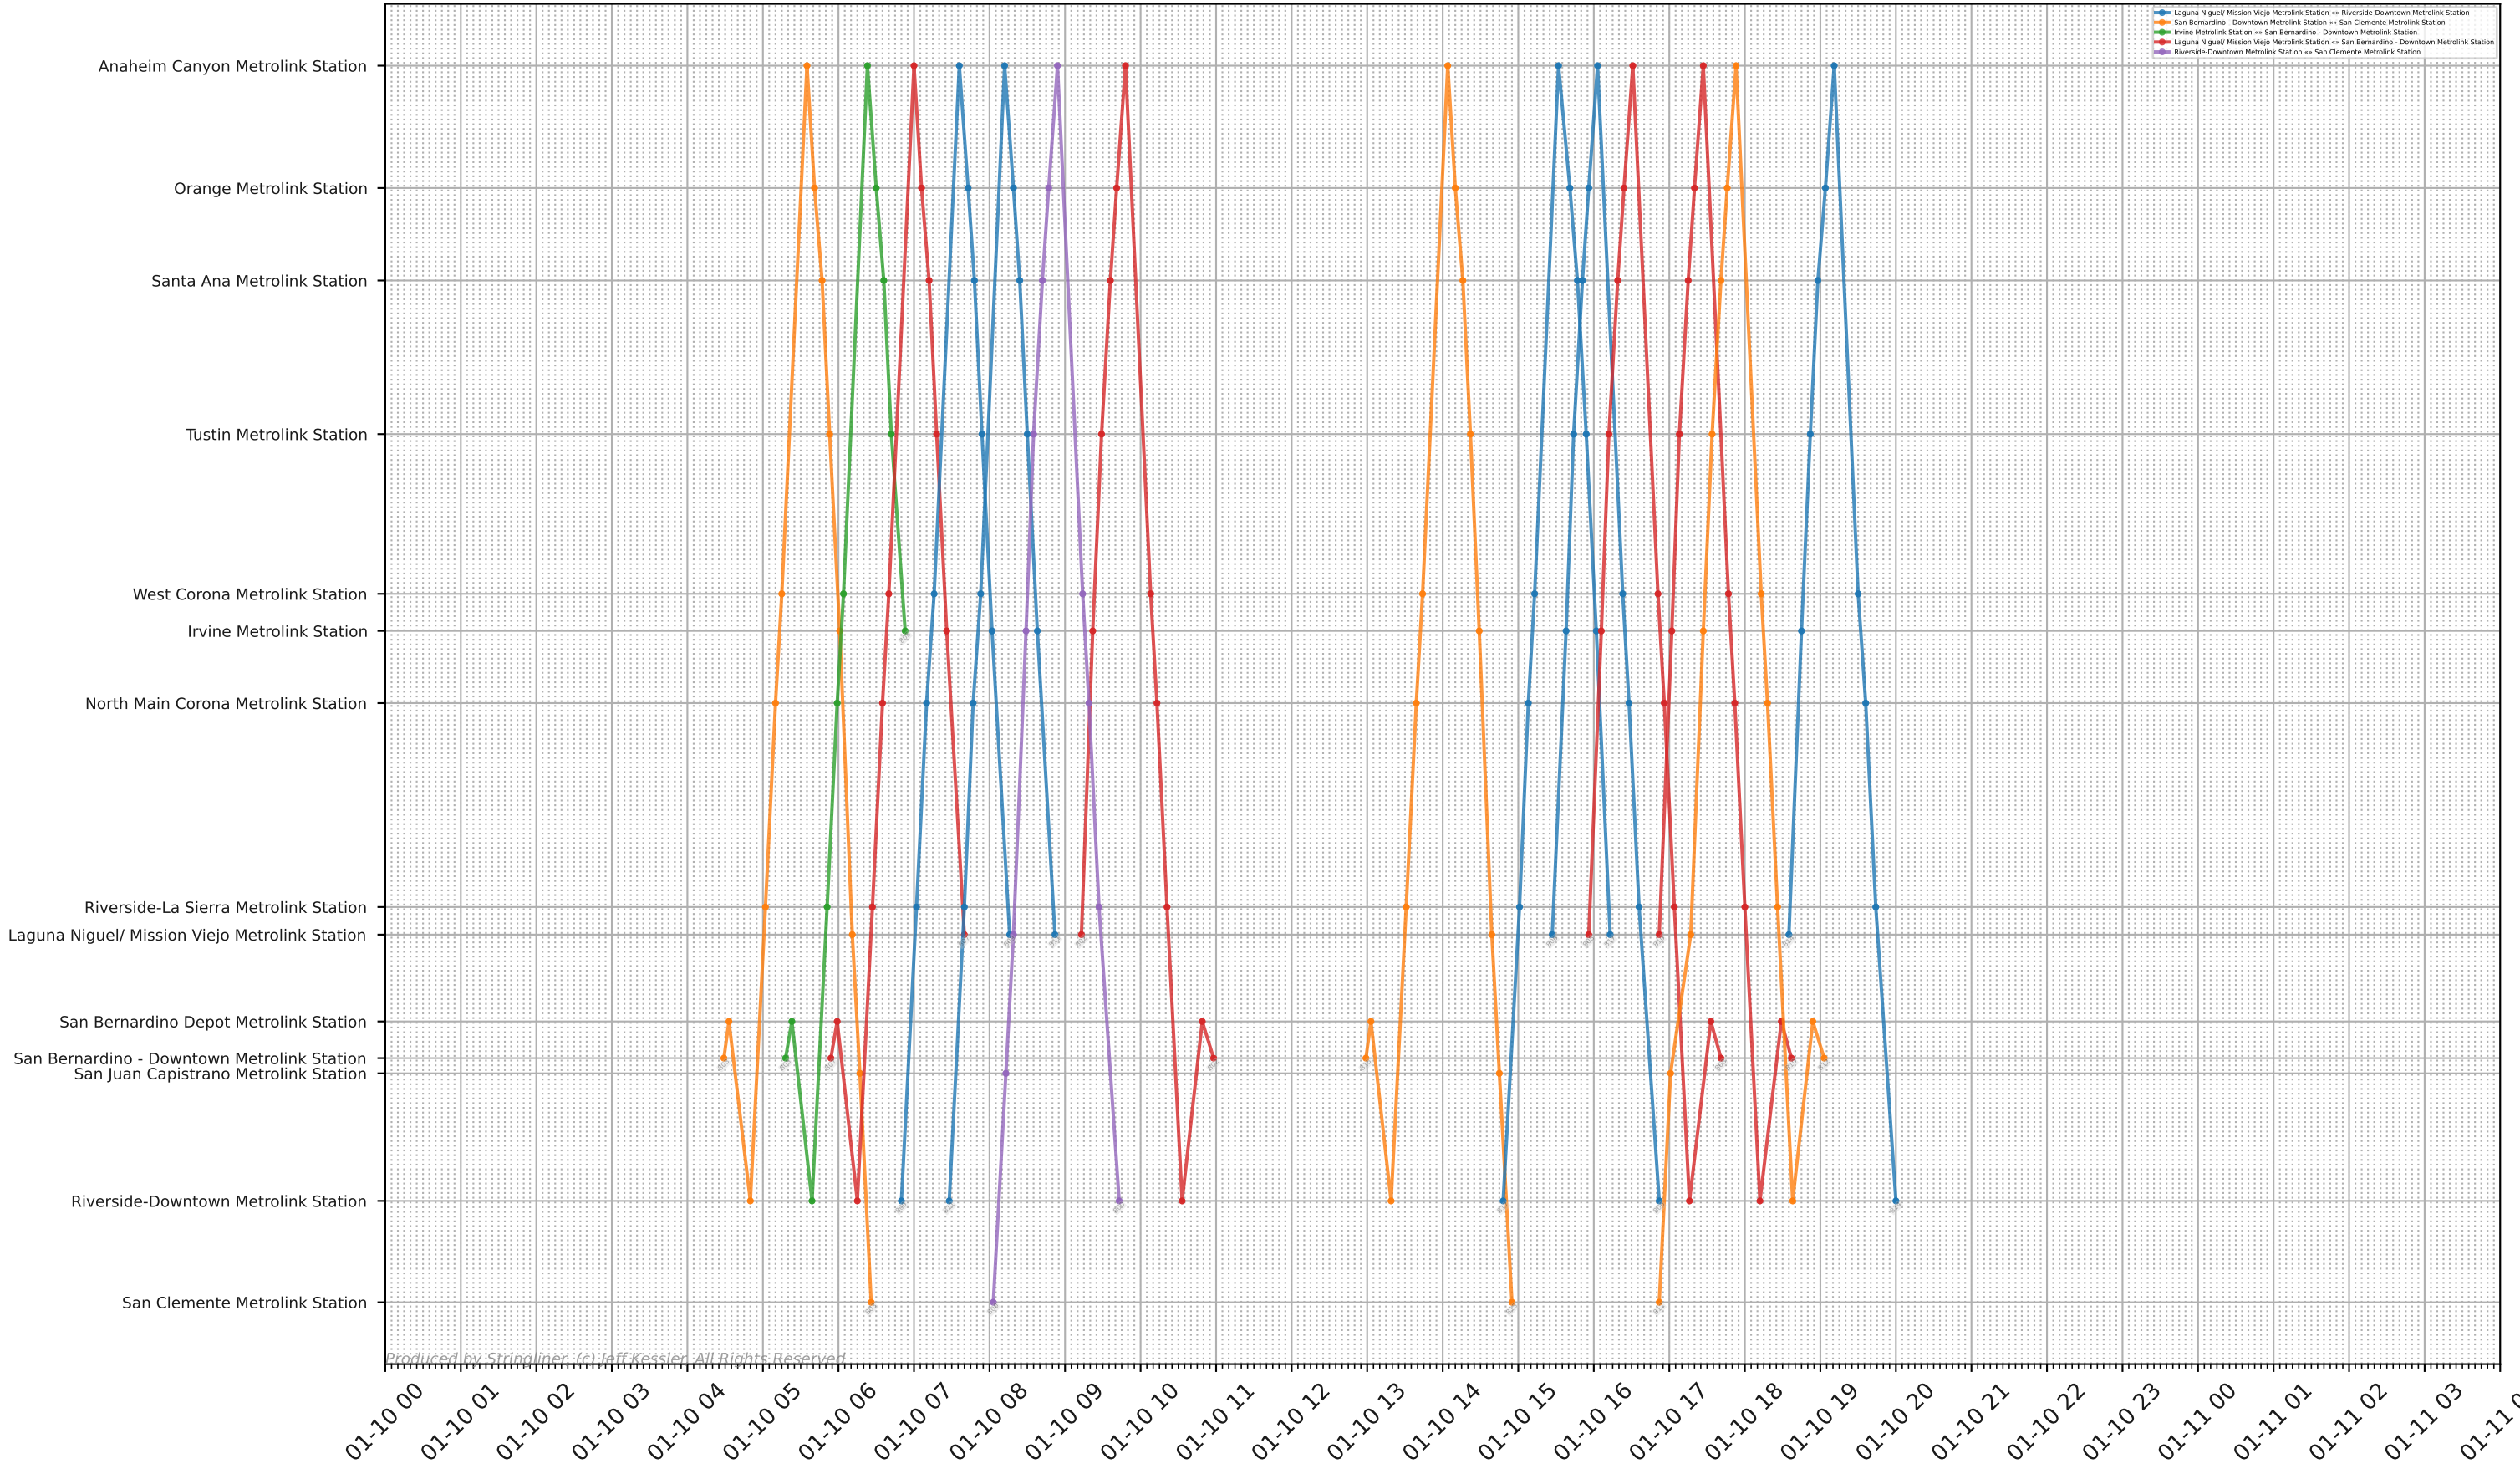

LA Metrolink - Metrolink Inland Empire-Orange County Line Stringline

Stops

Produced by Stringliner (c) Jeff Kessler. All Rights Reserved.

Time