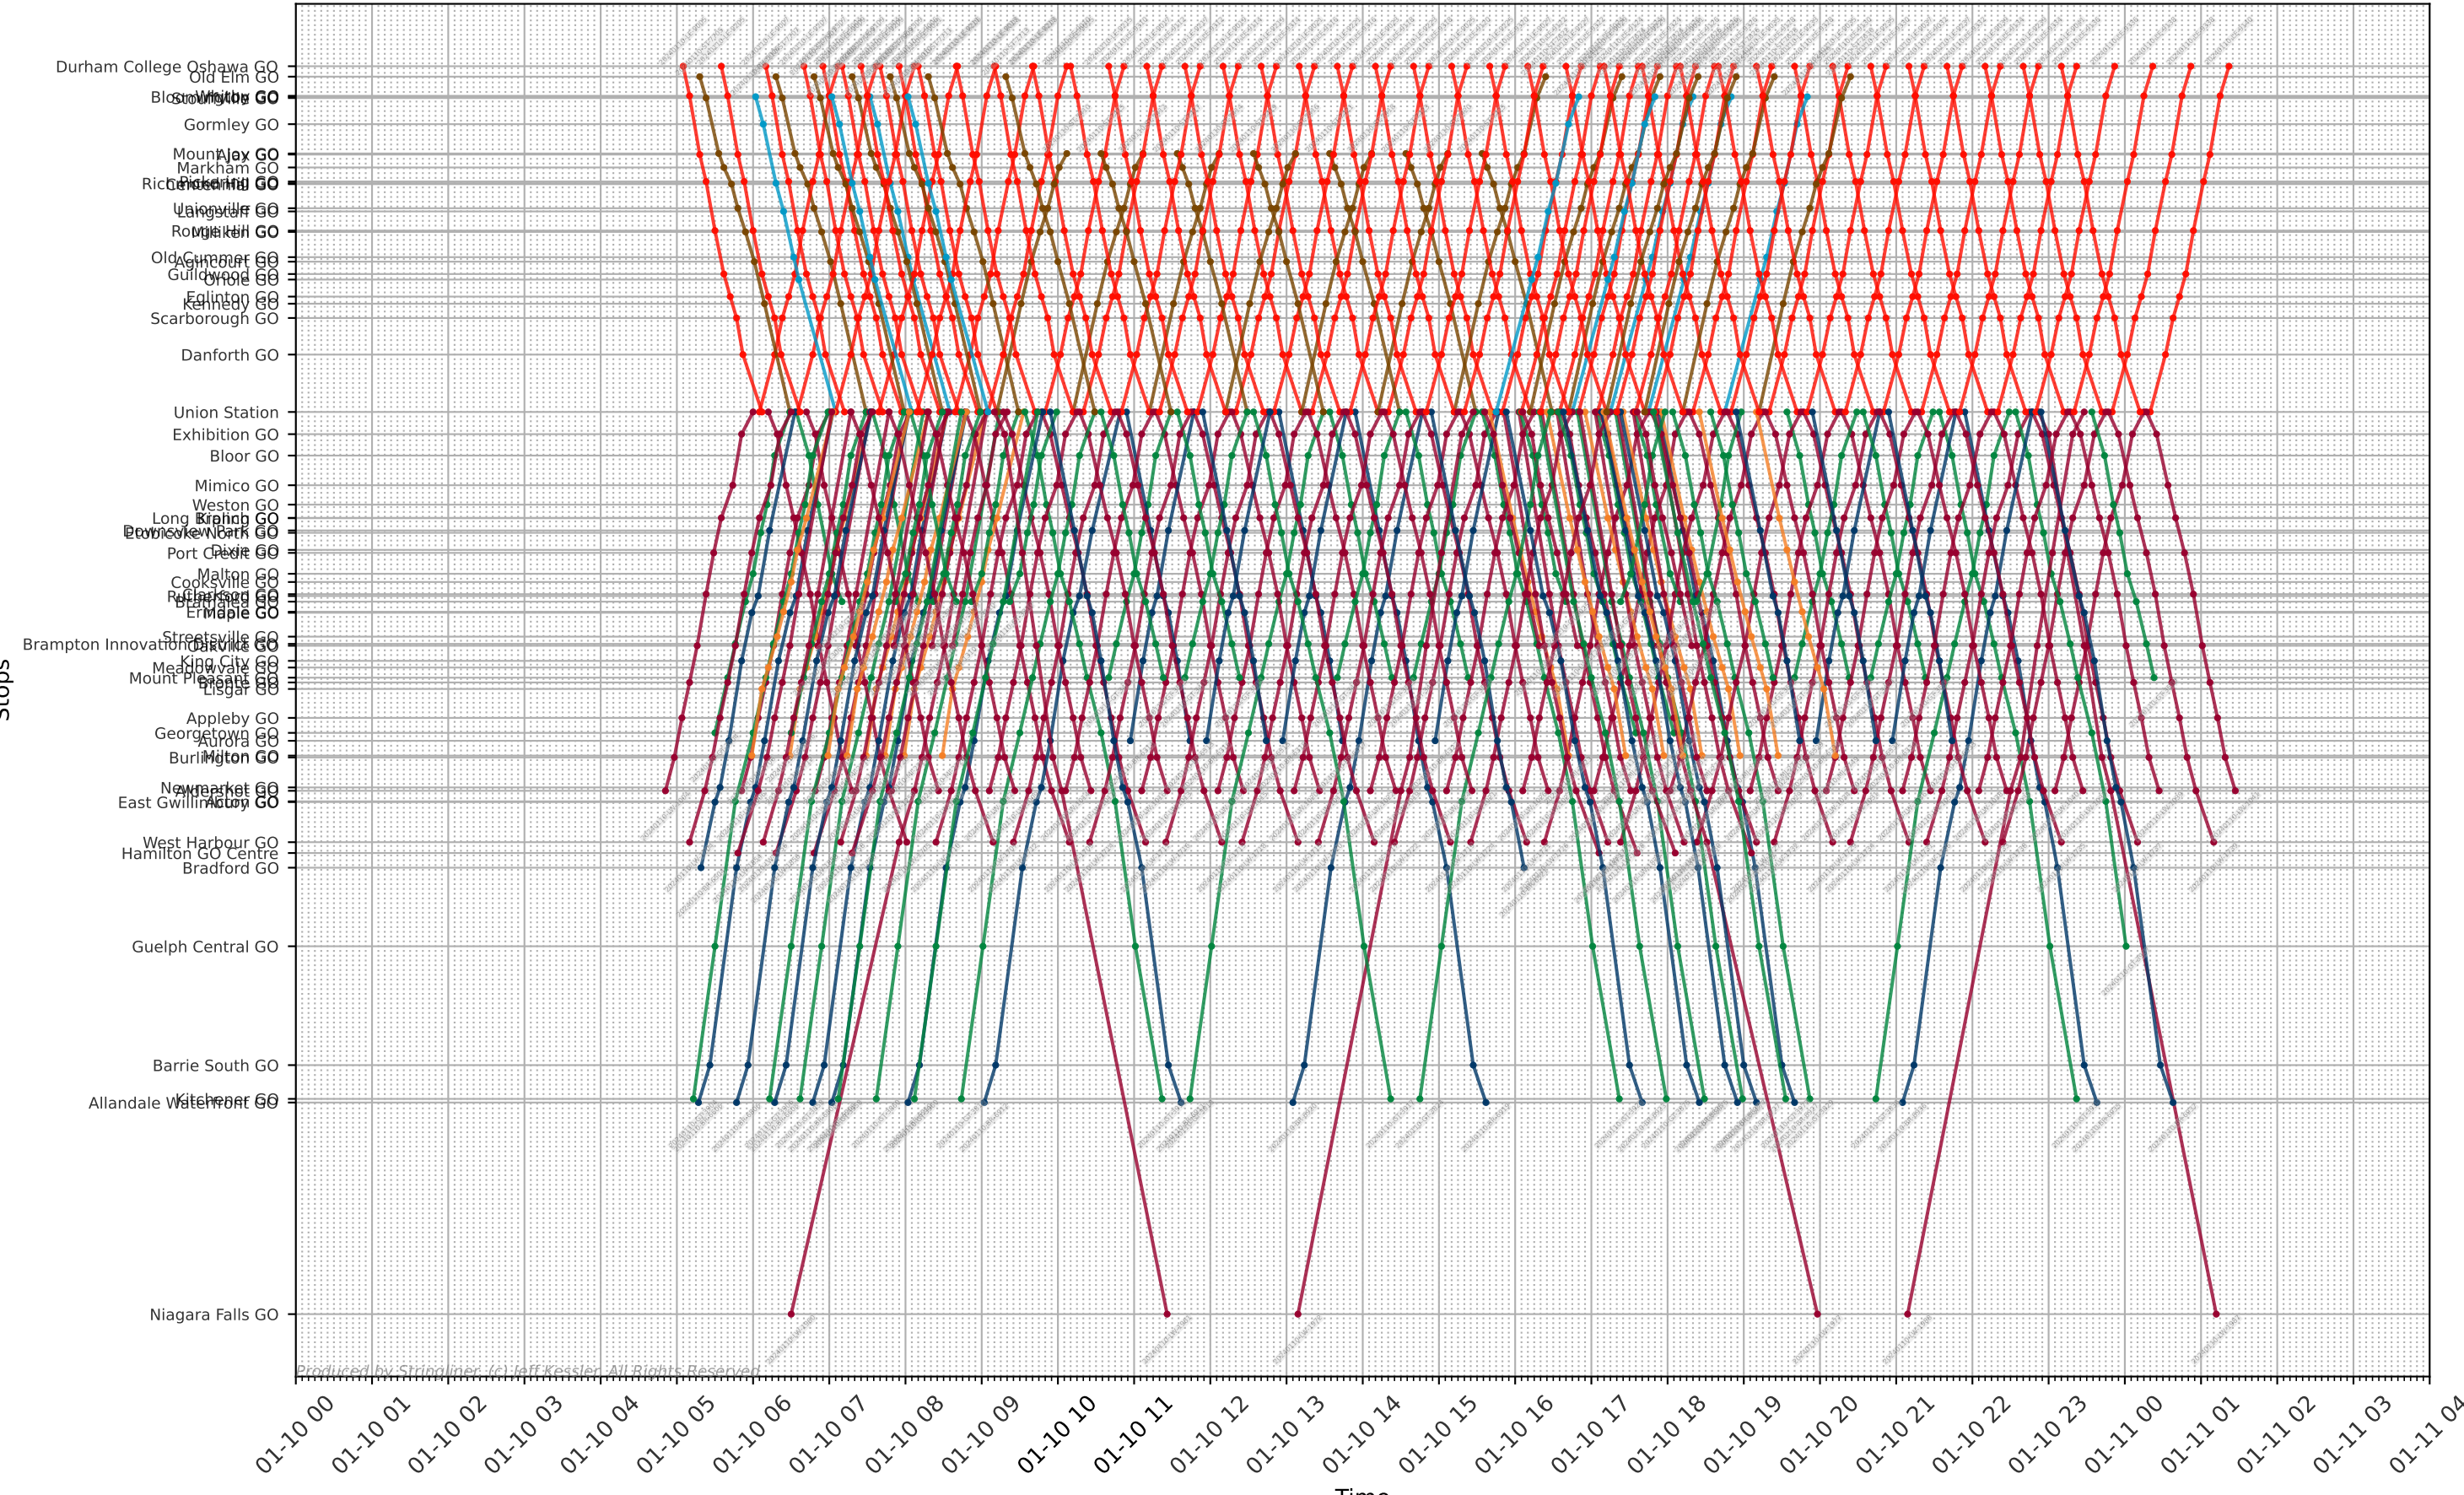

GO Transit - Systemwide

GO Transit - Barrie

Produced by Stringliner (c) Jeff Kessler. All Rights Reserved.

GO Transit - Kitchener

GO Transit - Lakeshore East

GO Transit - Lakeshore West

Produced by Stringline for Jeff Kessler. All Rights Reserved.

GO Transit - Milton

GO Transit - Richmond Hill

Produced by Stripliner (c) Jeff Kessler. All Rights Reserved.

GO Transit - Stouffville

Old Elm GO ↔ Union Station
Mount Joy GO ↔ Union Station