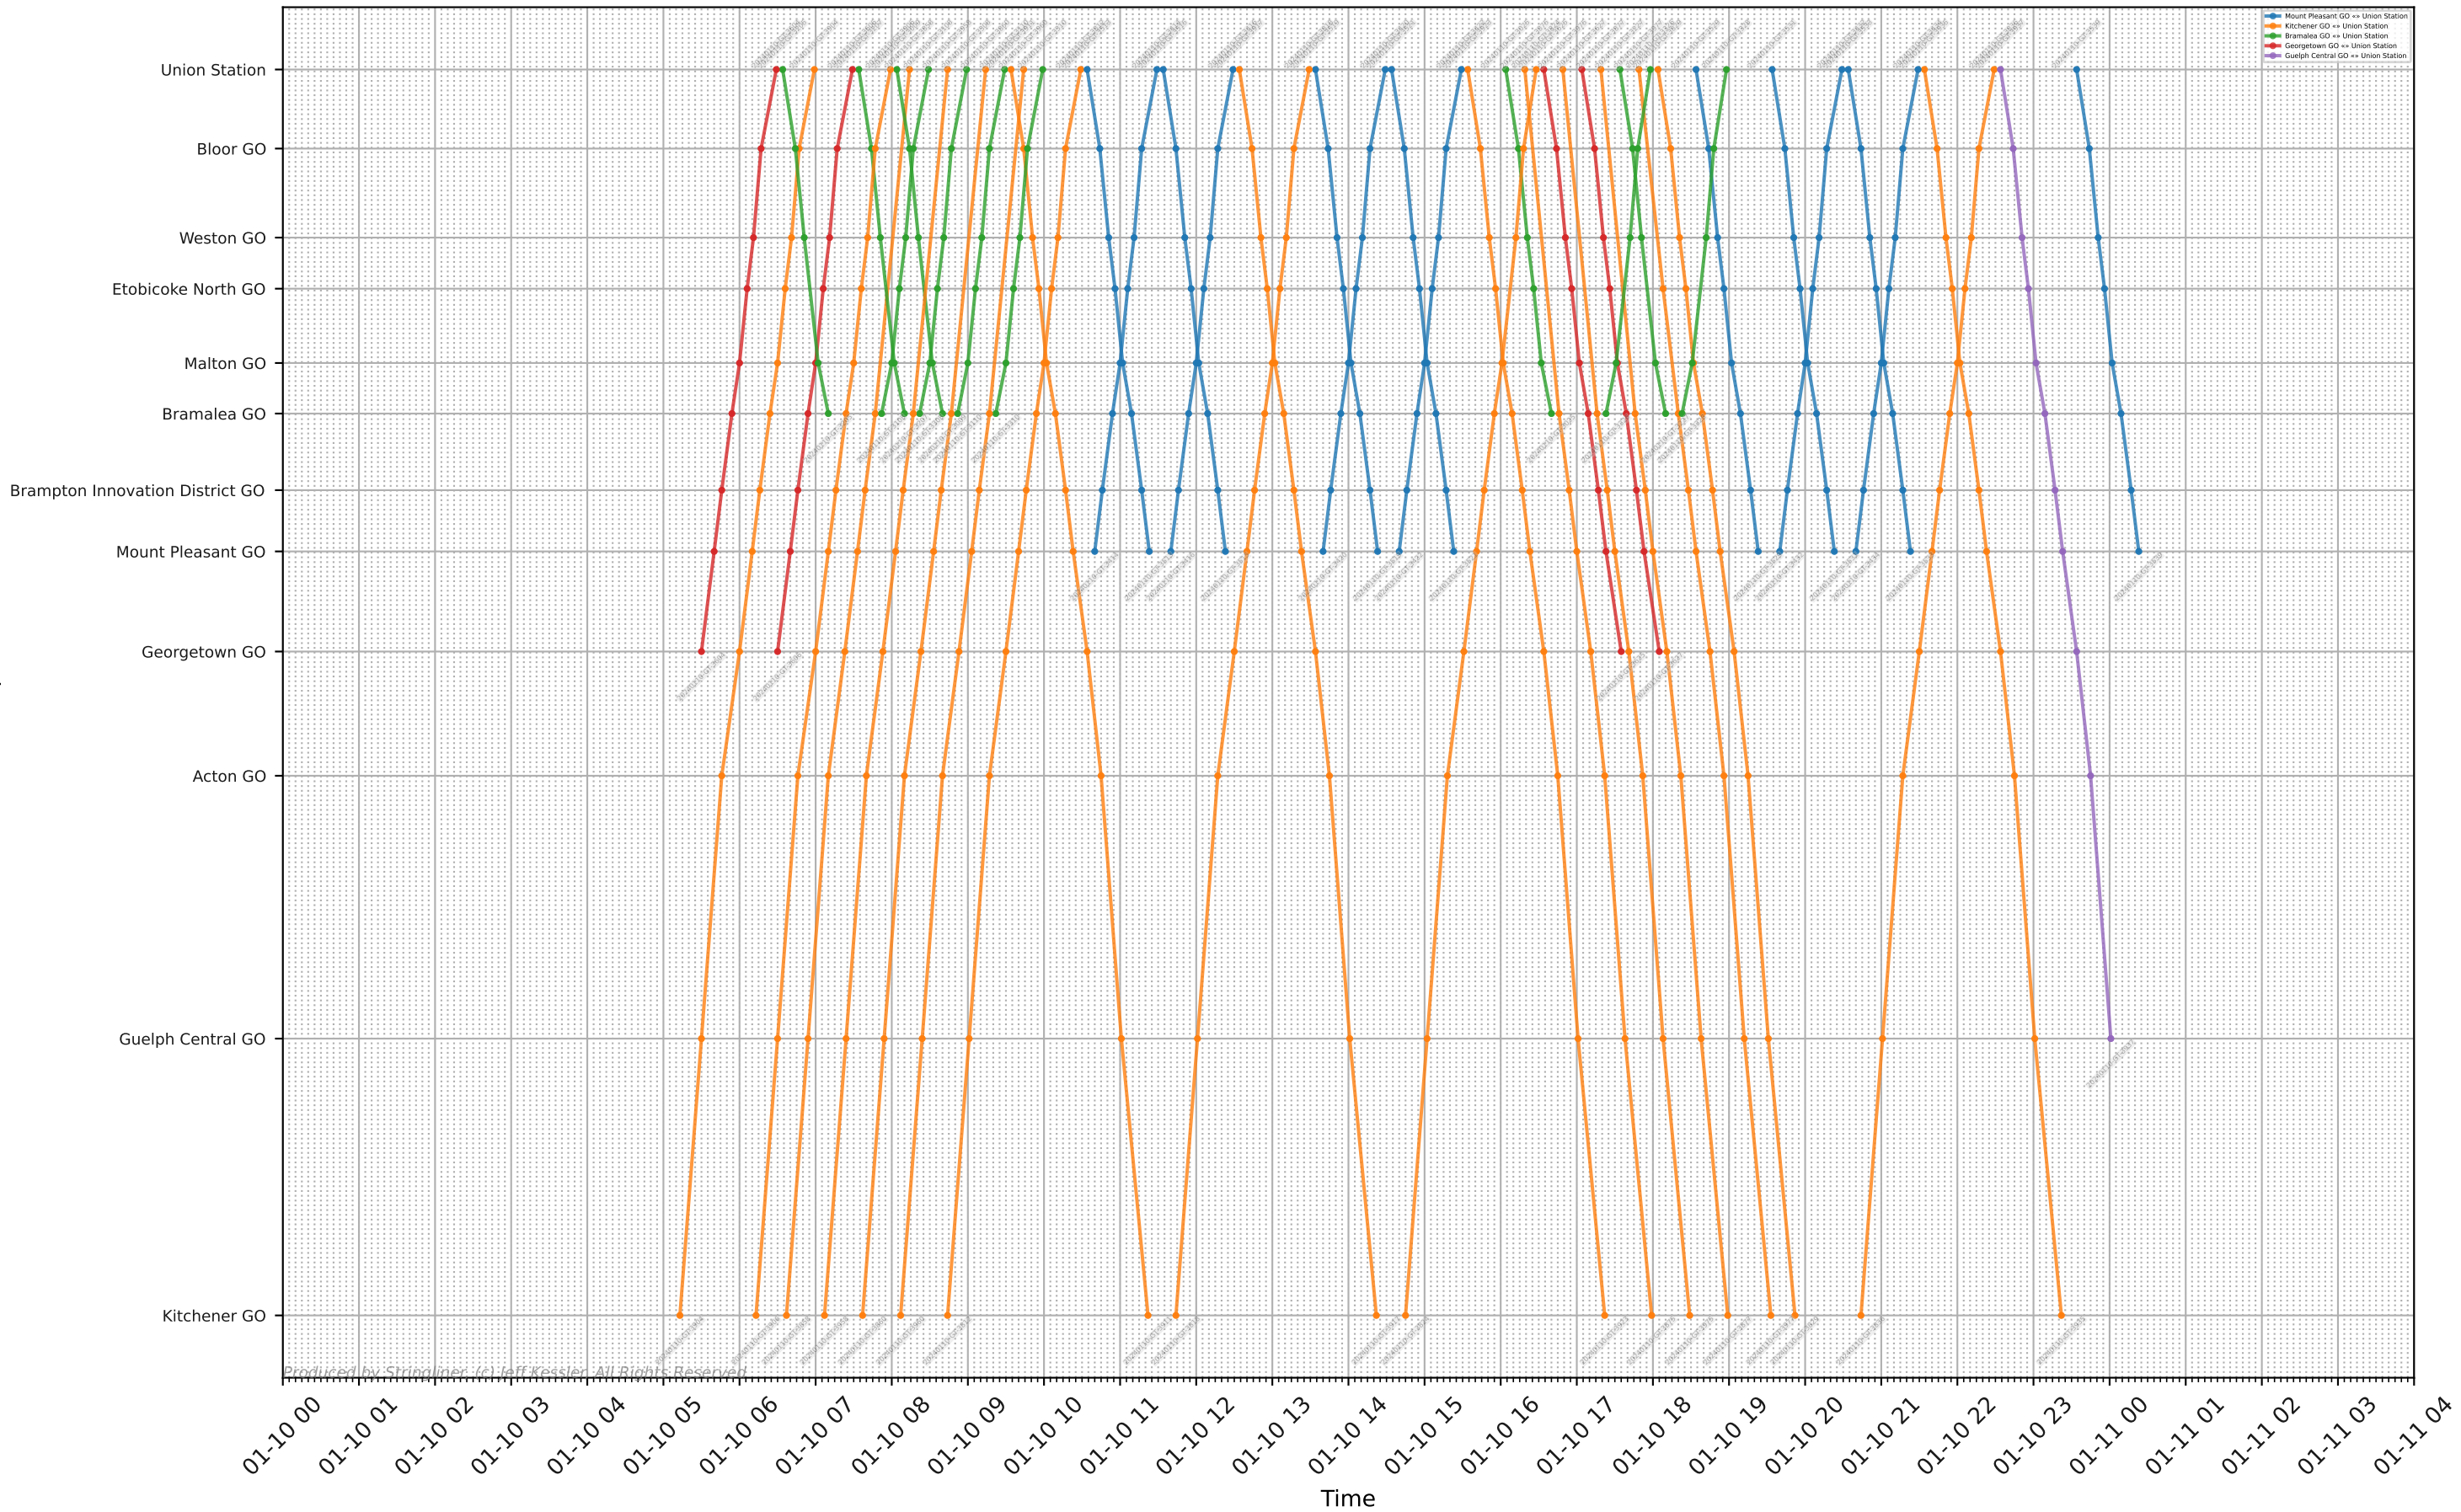

GO Transit - Systemwide

GO Transit - Barrie

Produced by Stringliner (c) Jeff Kessler. All Rights Reserved.

GO Transit - Kitchener

GO Transit - Lakeshore East

GO Transit - Lakeshore West

Produced by Stringline for Jeff Kessler. All Rights Reserved.

GO Transit - Milton

GO Transit - Richmond Hill

Produced by Stripliner (c) Jeff Kessler. All Rights Reserved.

GO Transit - Stouffville

Old Elm GO ↔ Union Station
Mount Joy GO ↔ Union Station