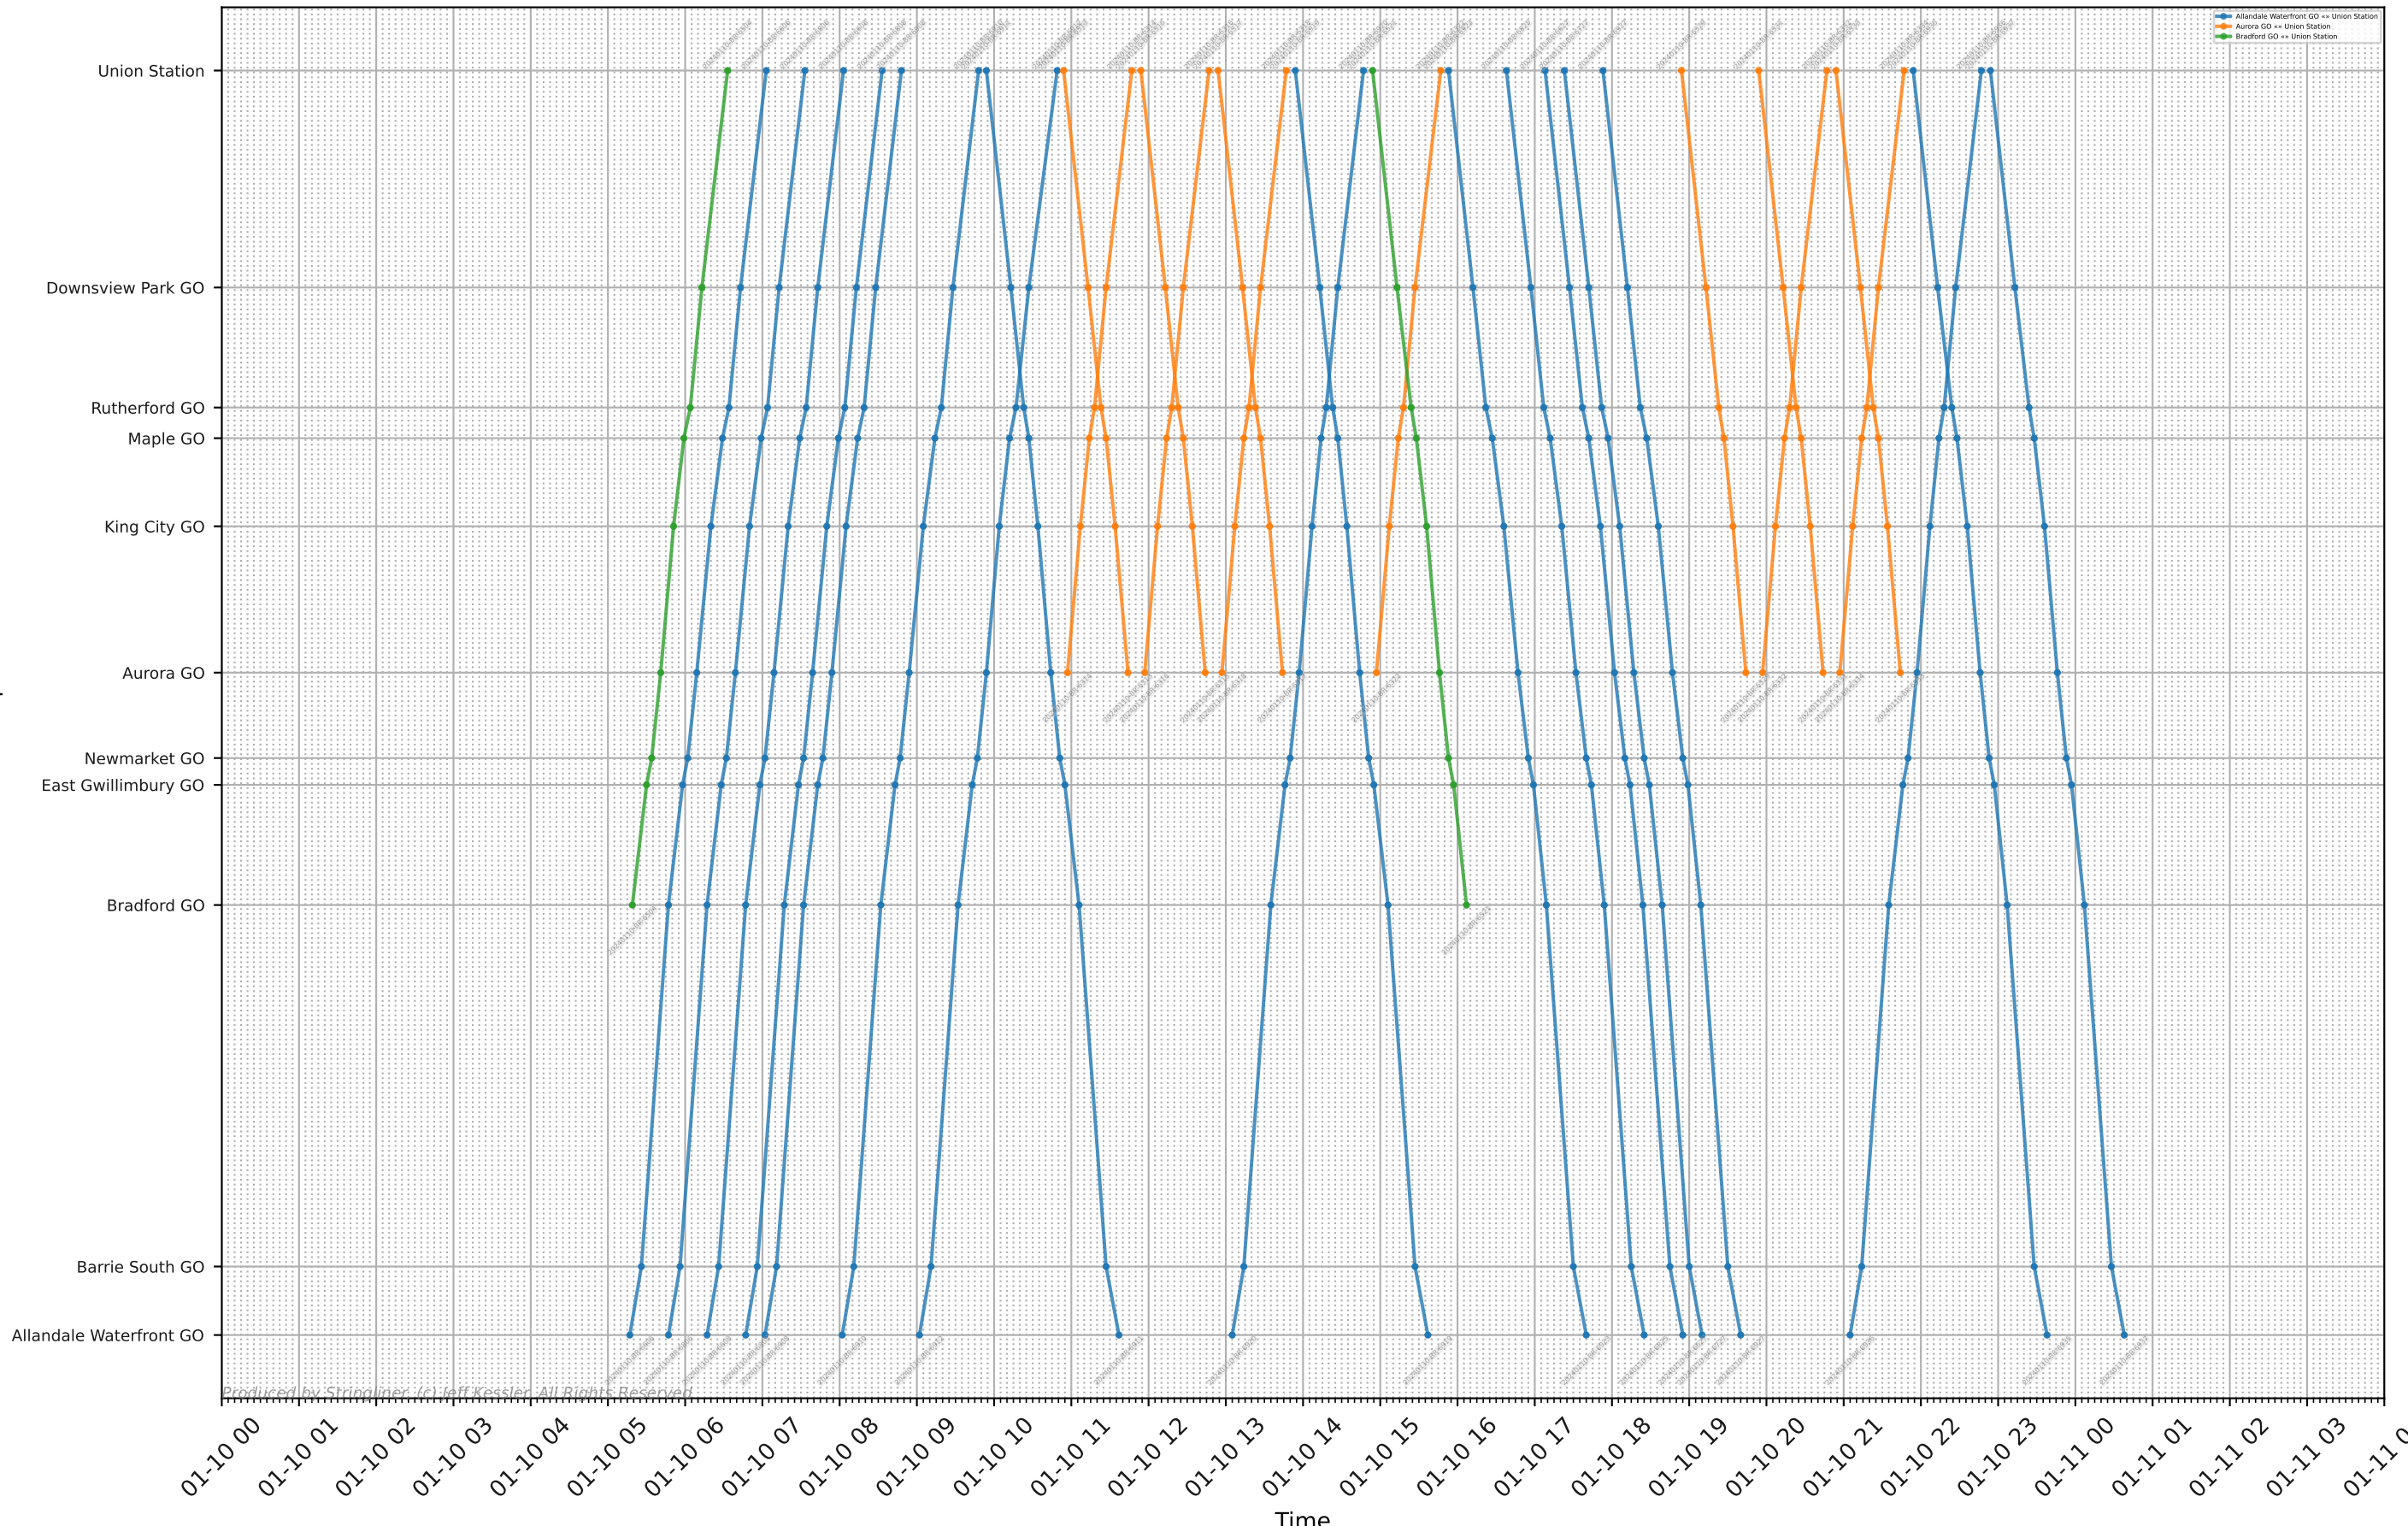

GO Transit - Systemwide

GO Transit - Barrie

Produced by Stringliner (c) Jeff Kessler. All Rights Reserved.

GO Transit - Kitchener

GO Transit - Lakeshore East

GO Transit - Lakeshore West

Produced by Stringline for Jeff Kessler. All Rights Reserved.

GO Transit - Milton

GO Transit - Richmond Hill

Produced by Stripliner (c) Jeff Kessler. All Rights Reserved.

GO Transit - Stouffville

Old Elm GO ↔ Union Station
Mount Joy GO ↔ Union Station