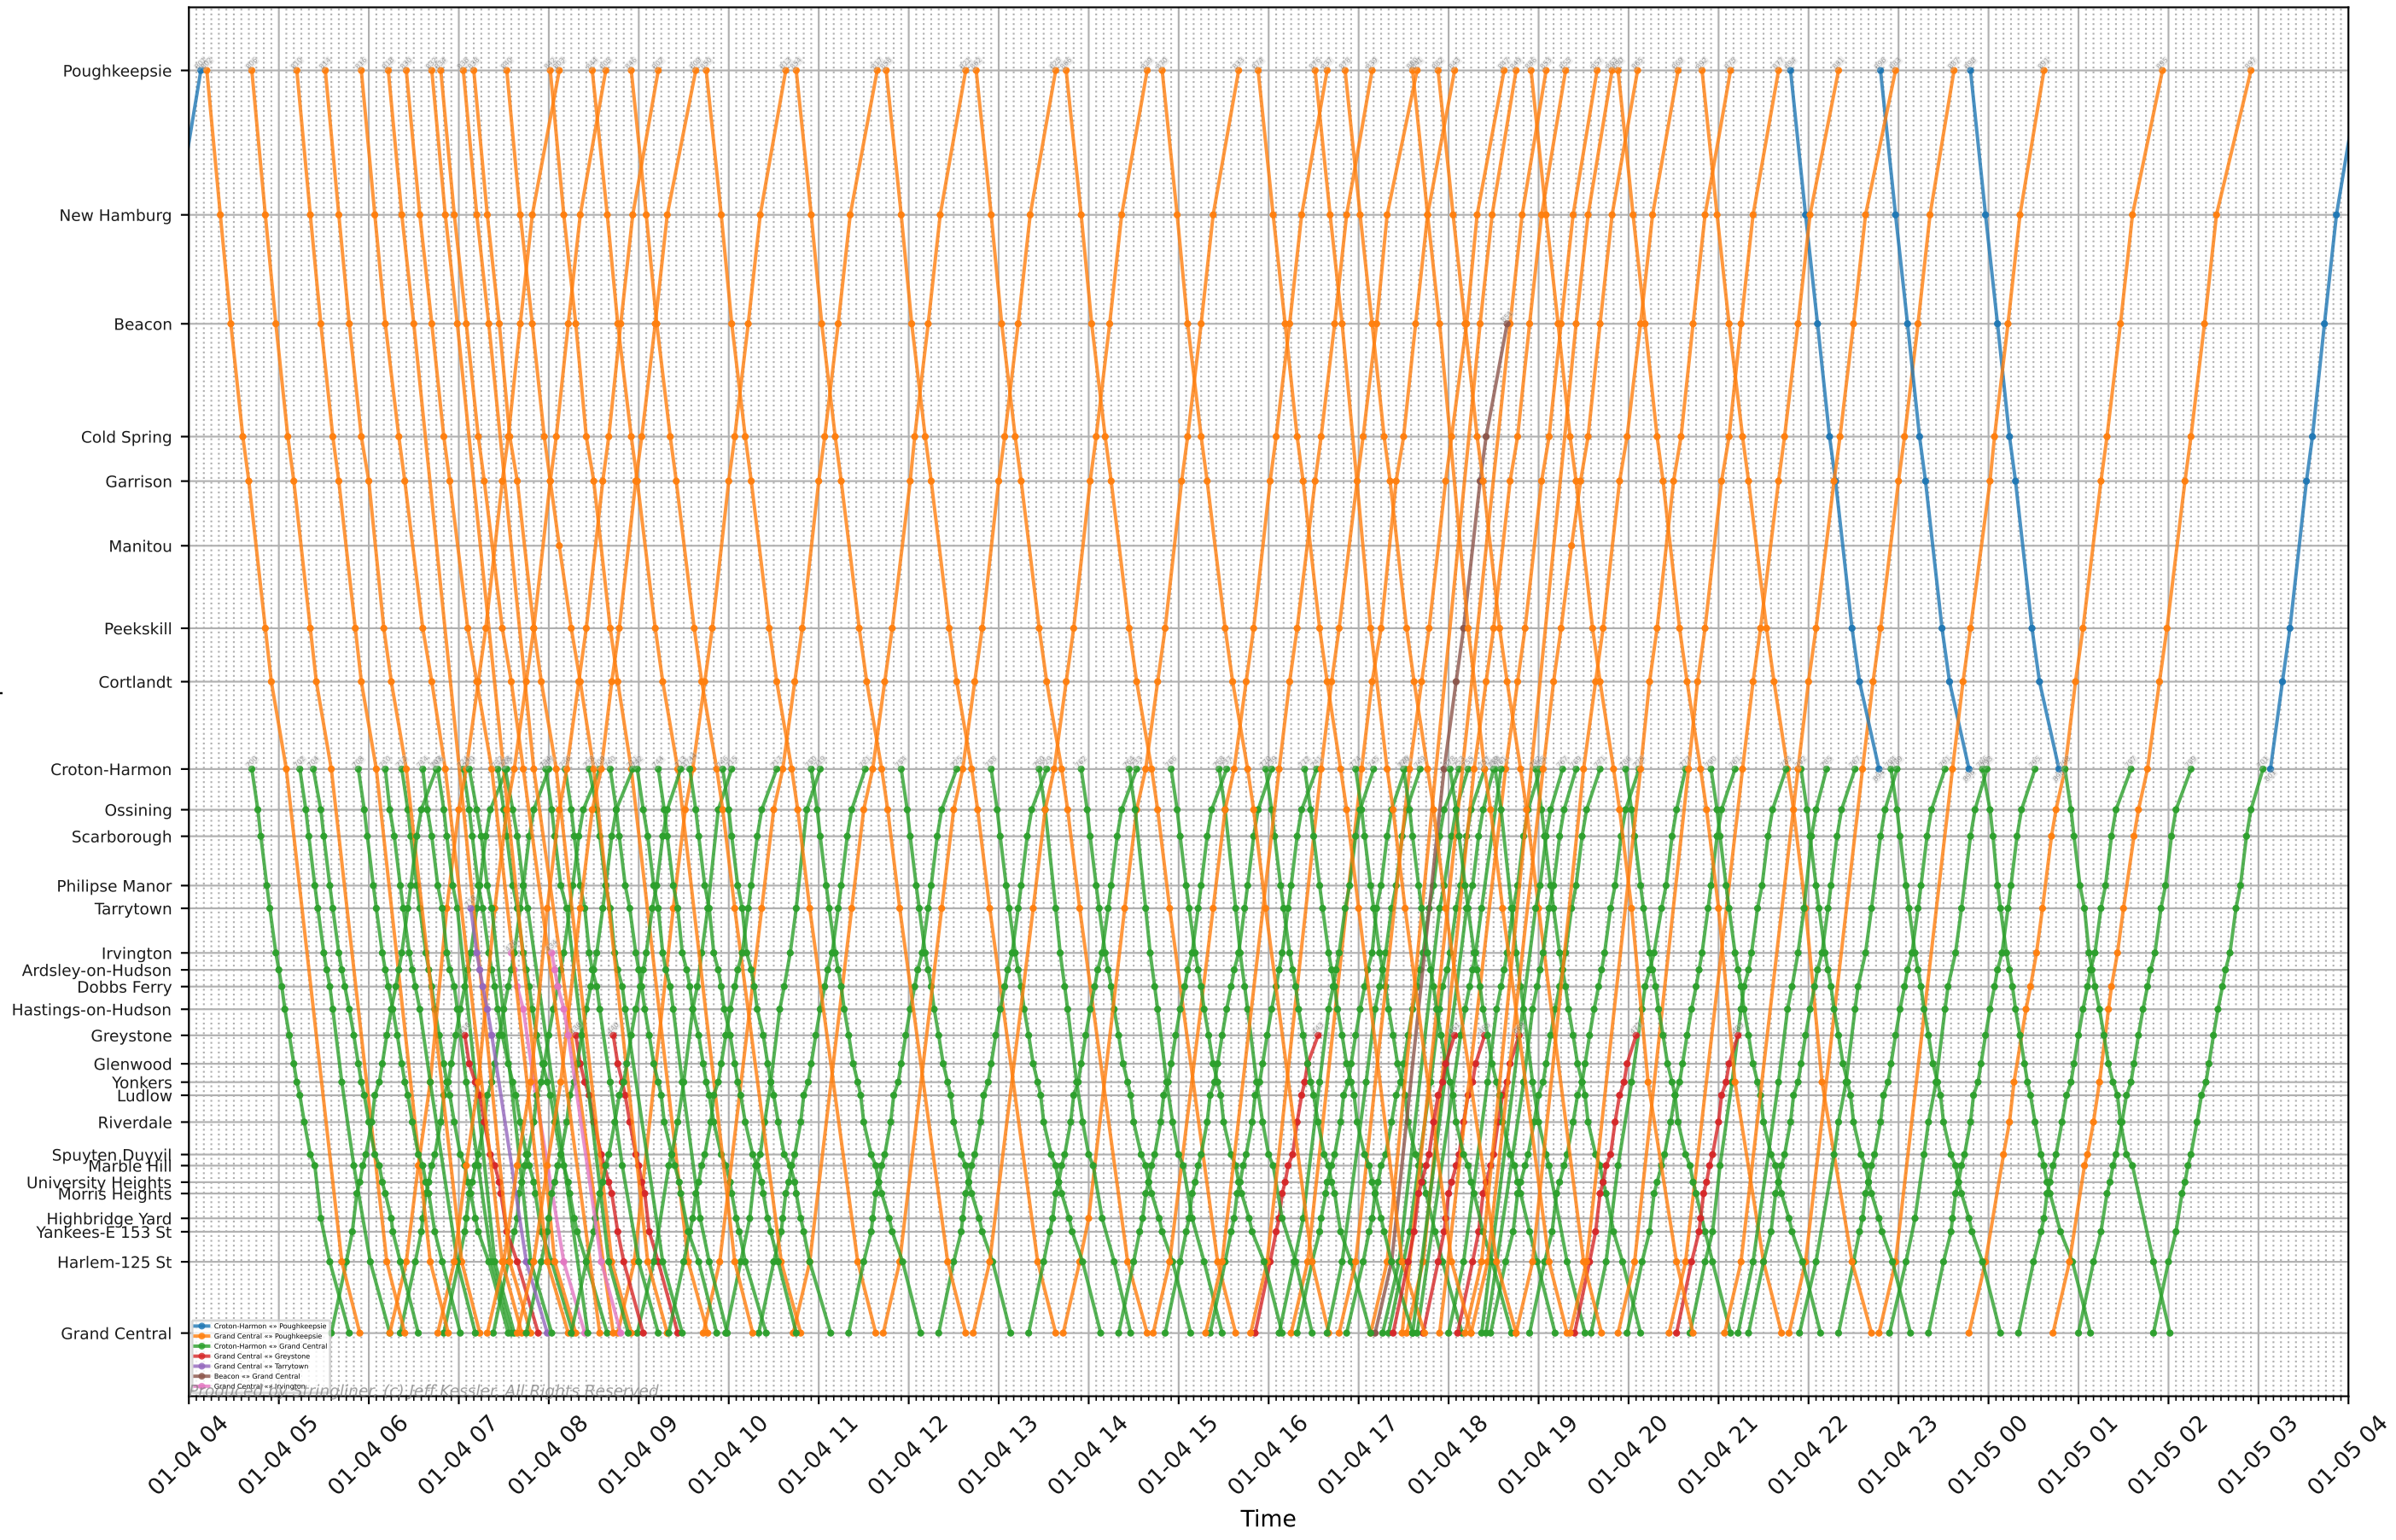

MNR - Hudson Line

© 2014 MTA. All Rights Reserved. Photo by Jeff Kessler. All Rights Reserved.

MNR - Harlem Line

MNR - New Haven Line