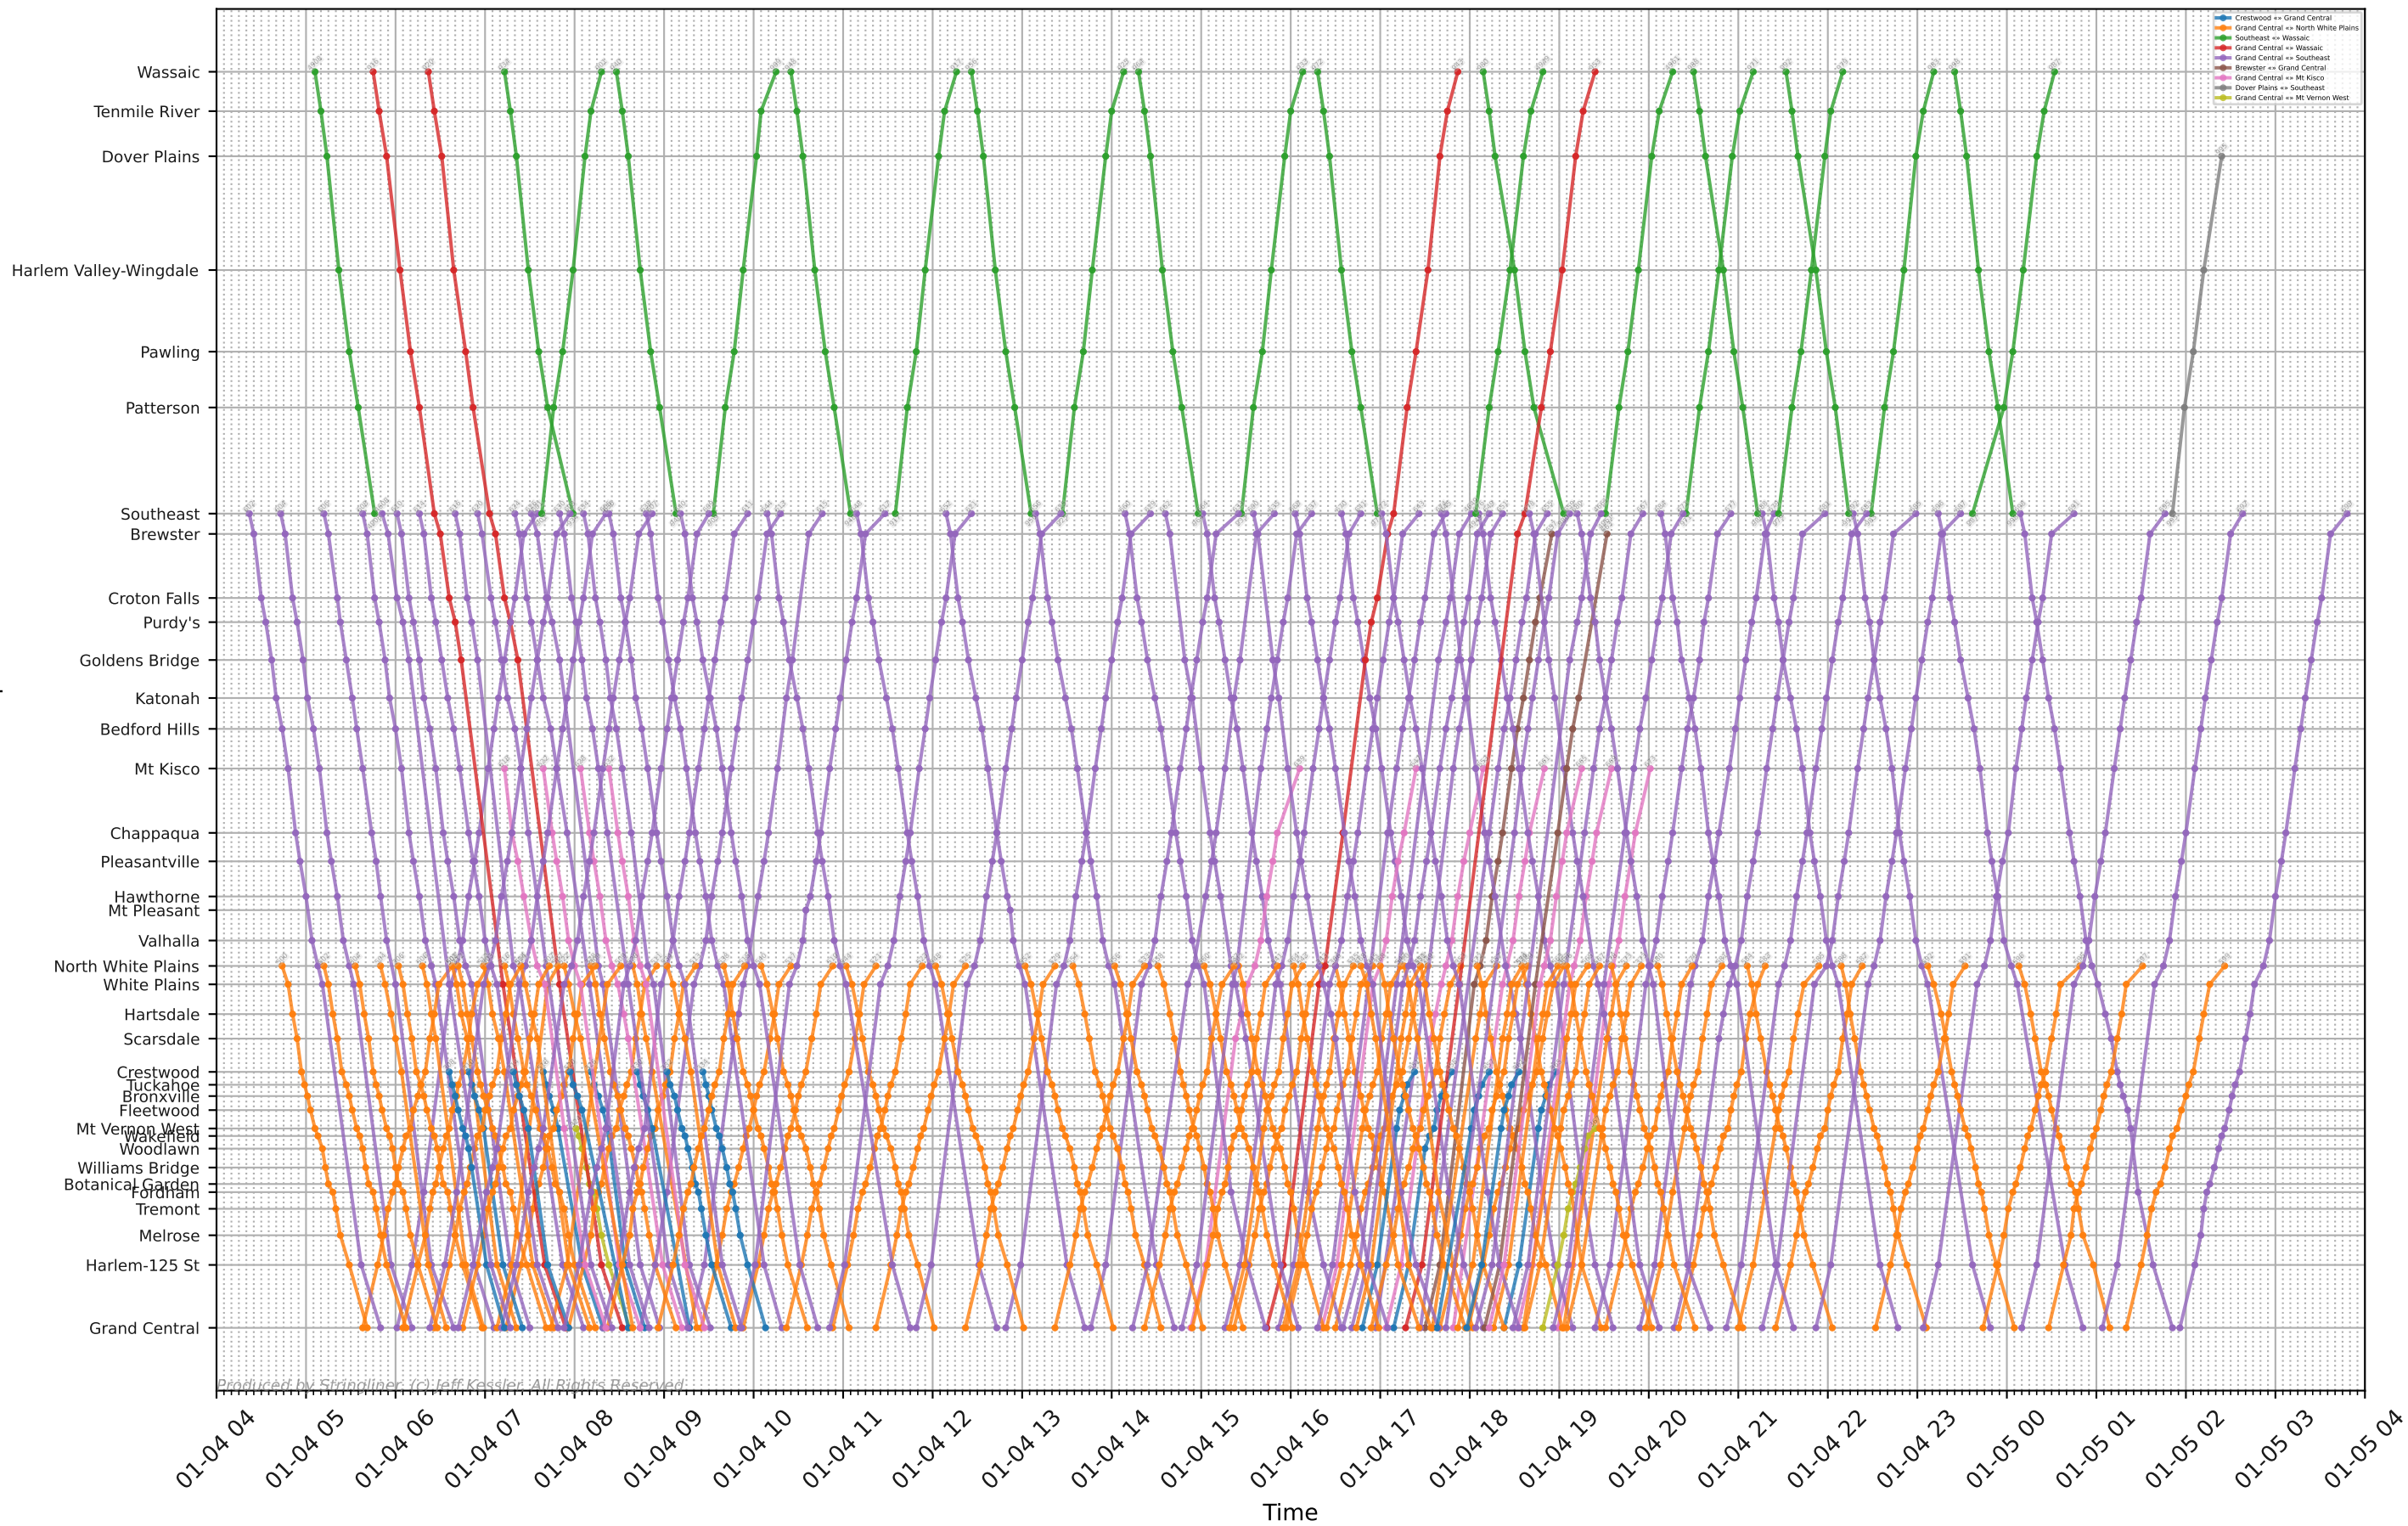

MNR - Hudson Line

© 2014 MTA. All Rights Reserved. Photo by Jeff Kessler. All Rights Reserved.

MNR - Harlem Line

MNR - New Haven Line