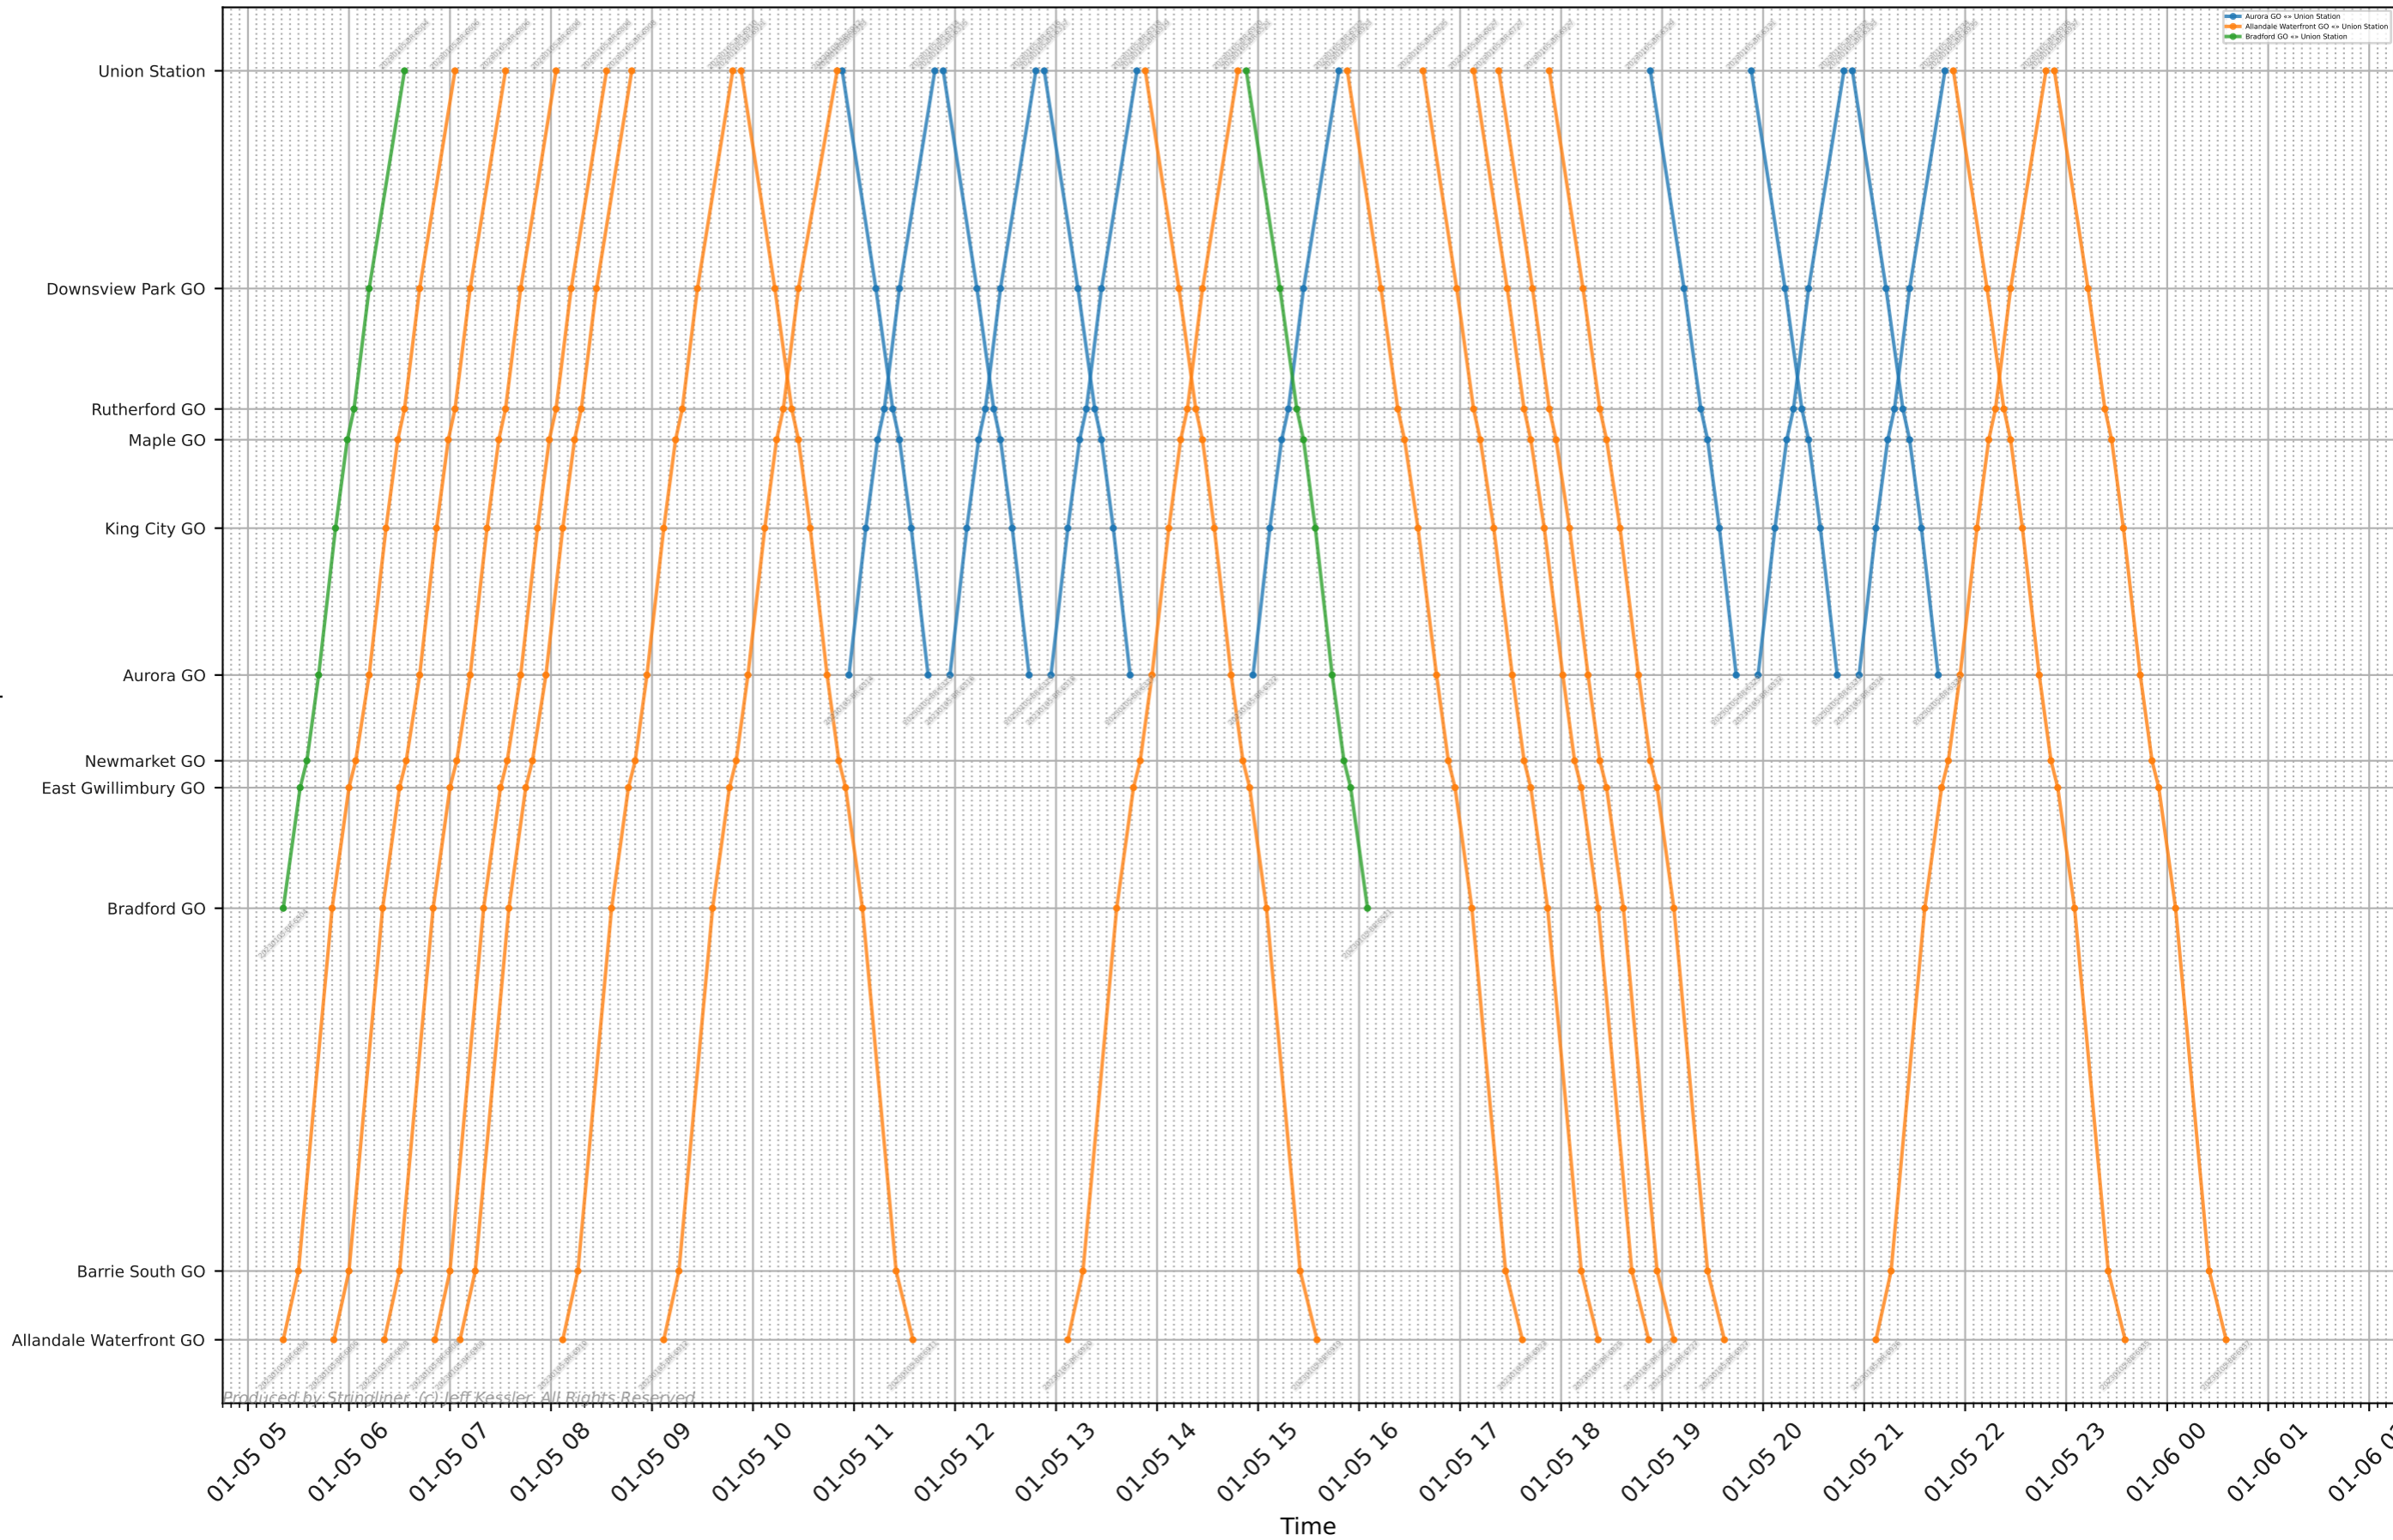

GO Transit - Barrie

Produced by Stungliner (c) Jeff Kessler. All Rights Reserved.