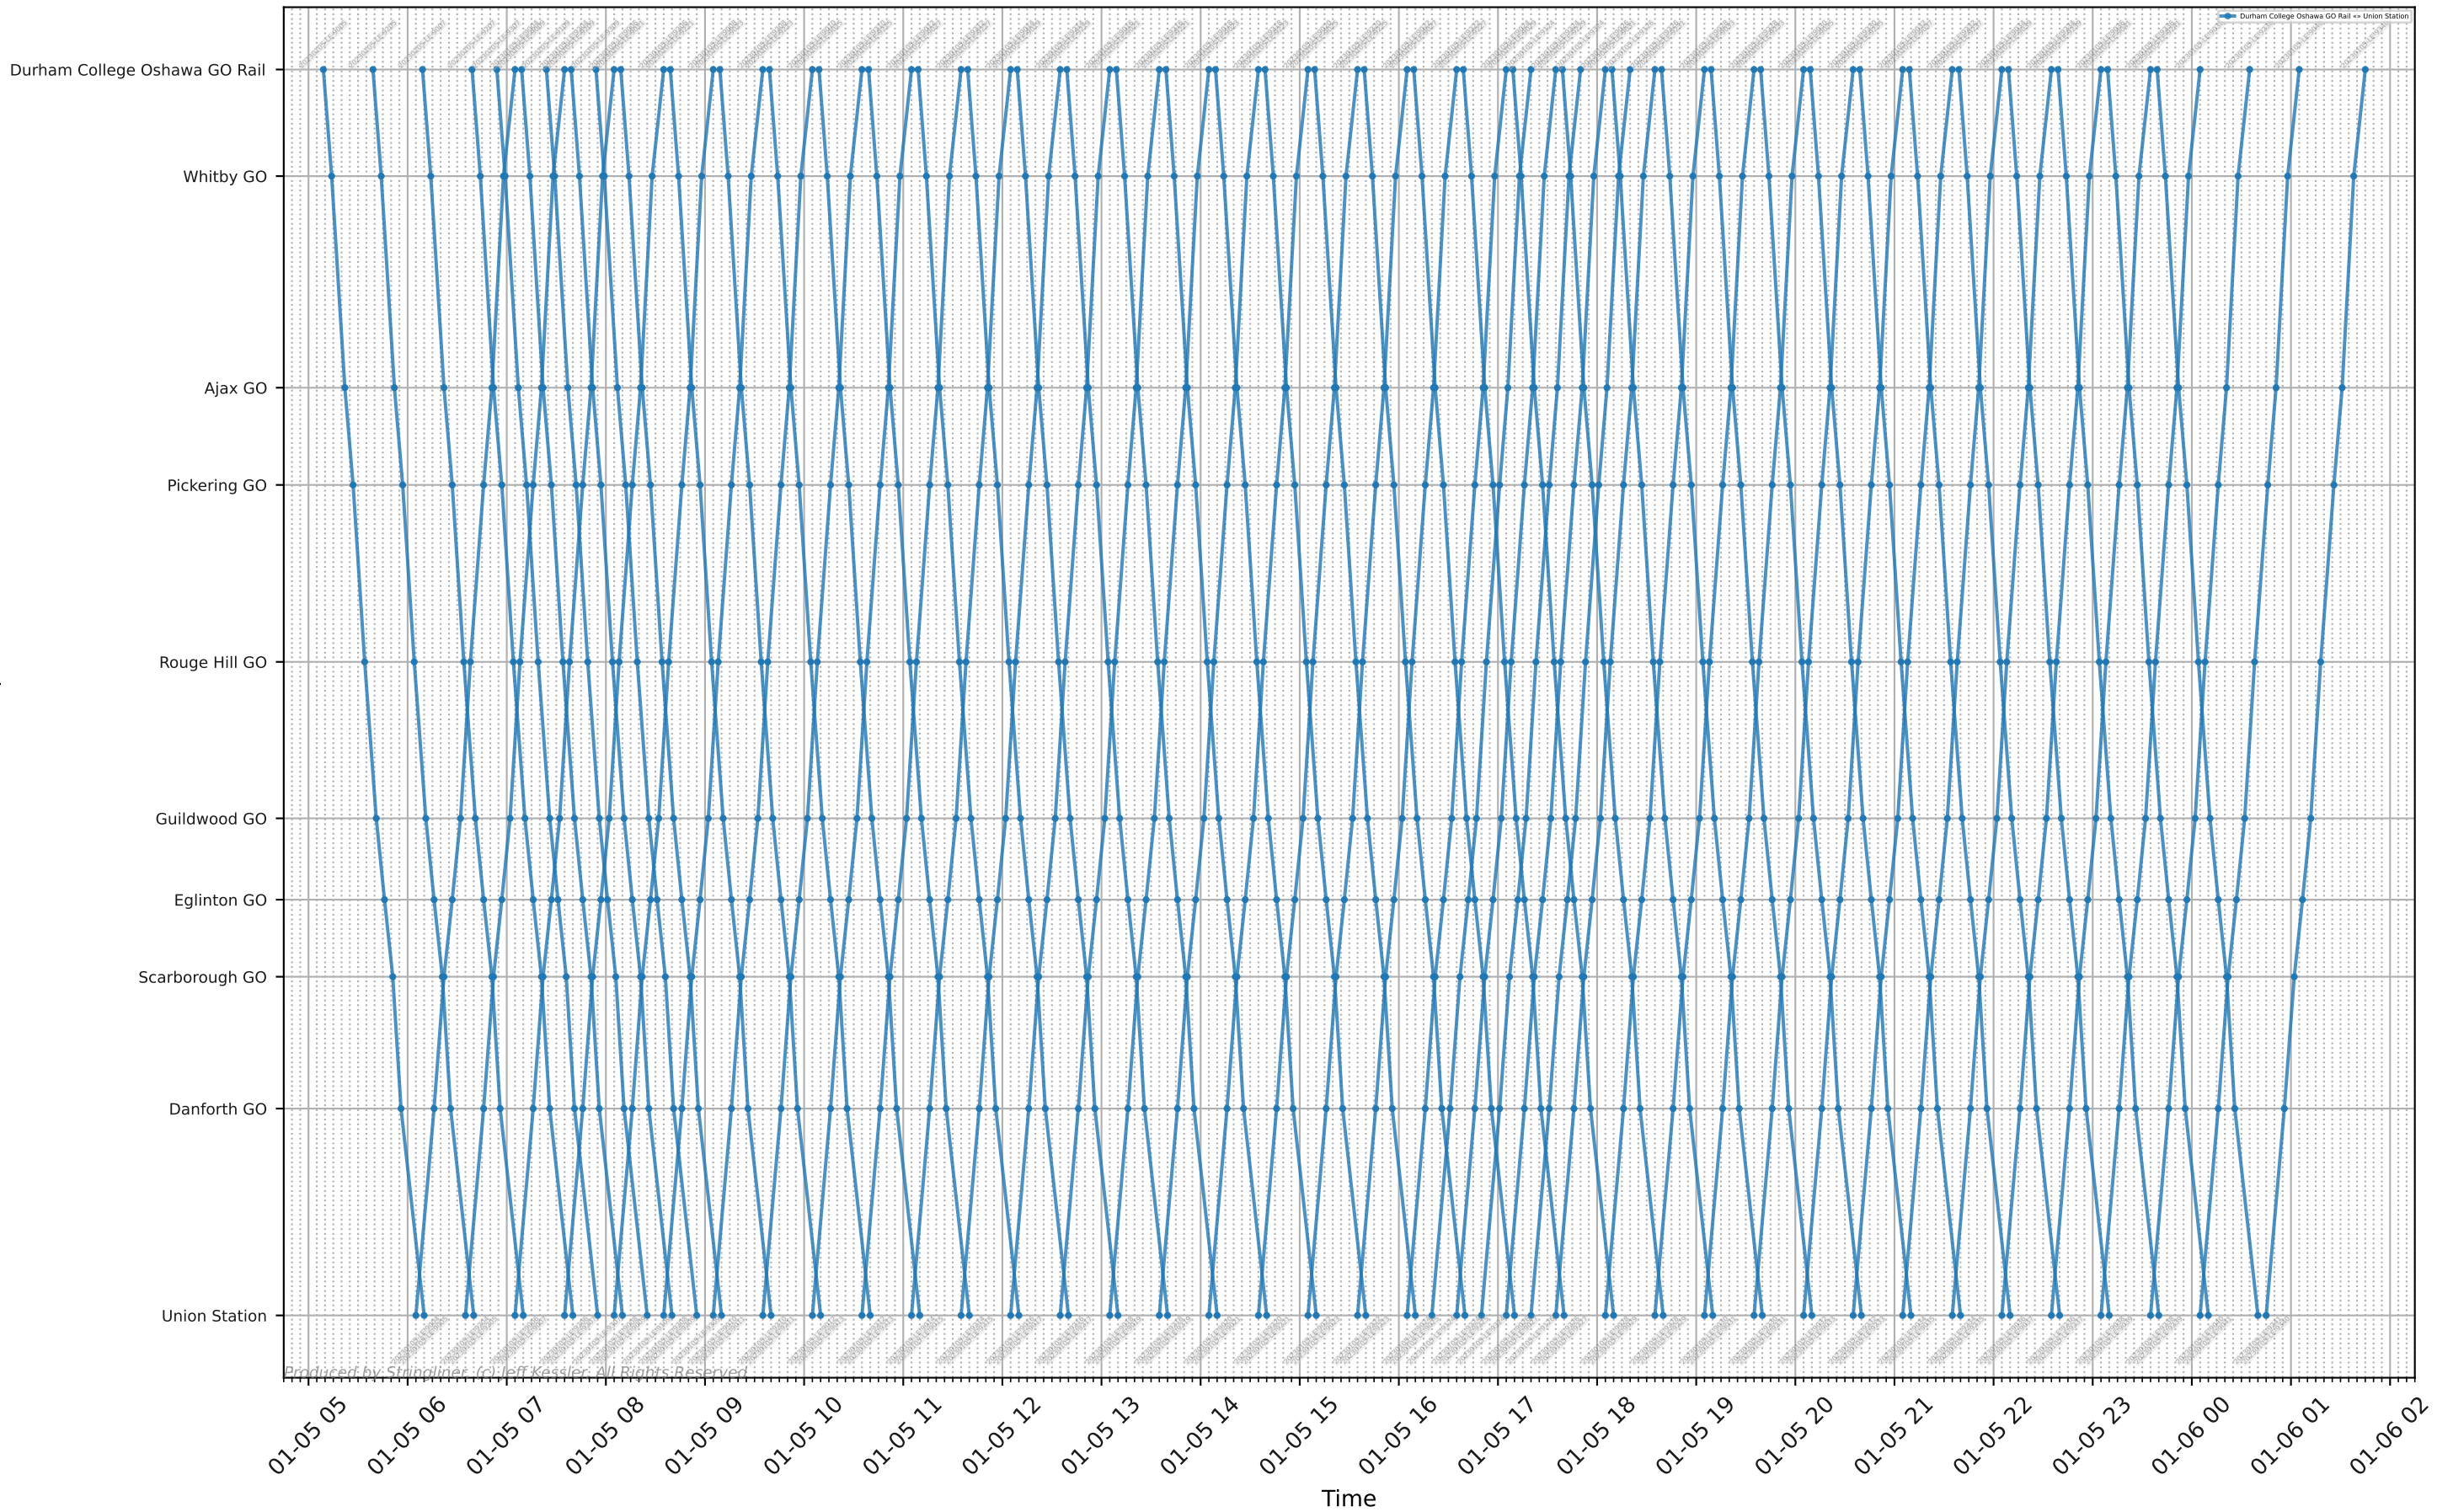

# GO Transit - Lakeshore West

Stops

Time

Niagara Falls GO

Hamilton GO Centre

Aldershot GO

Burlington GO

Appleby GO