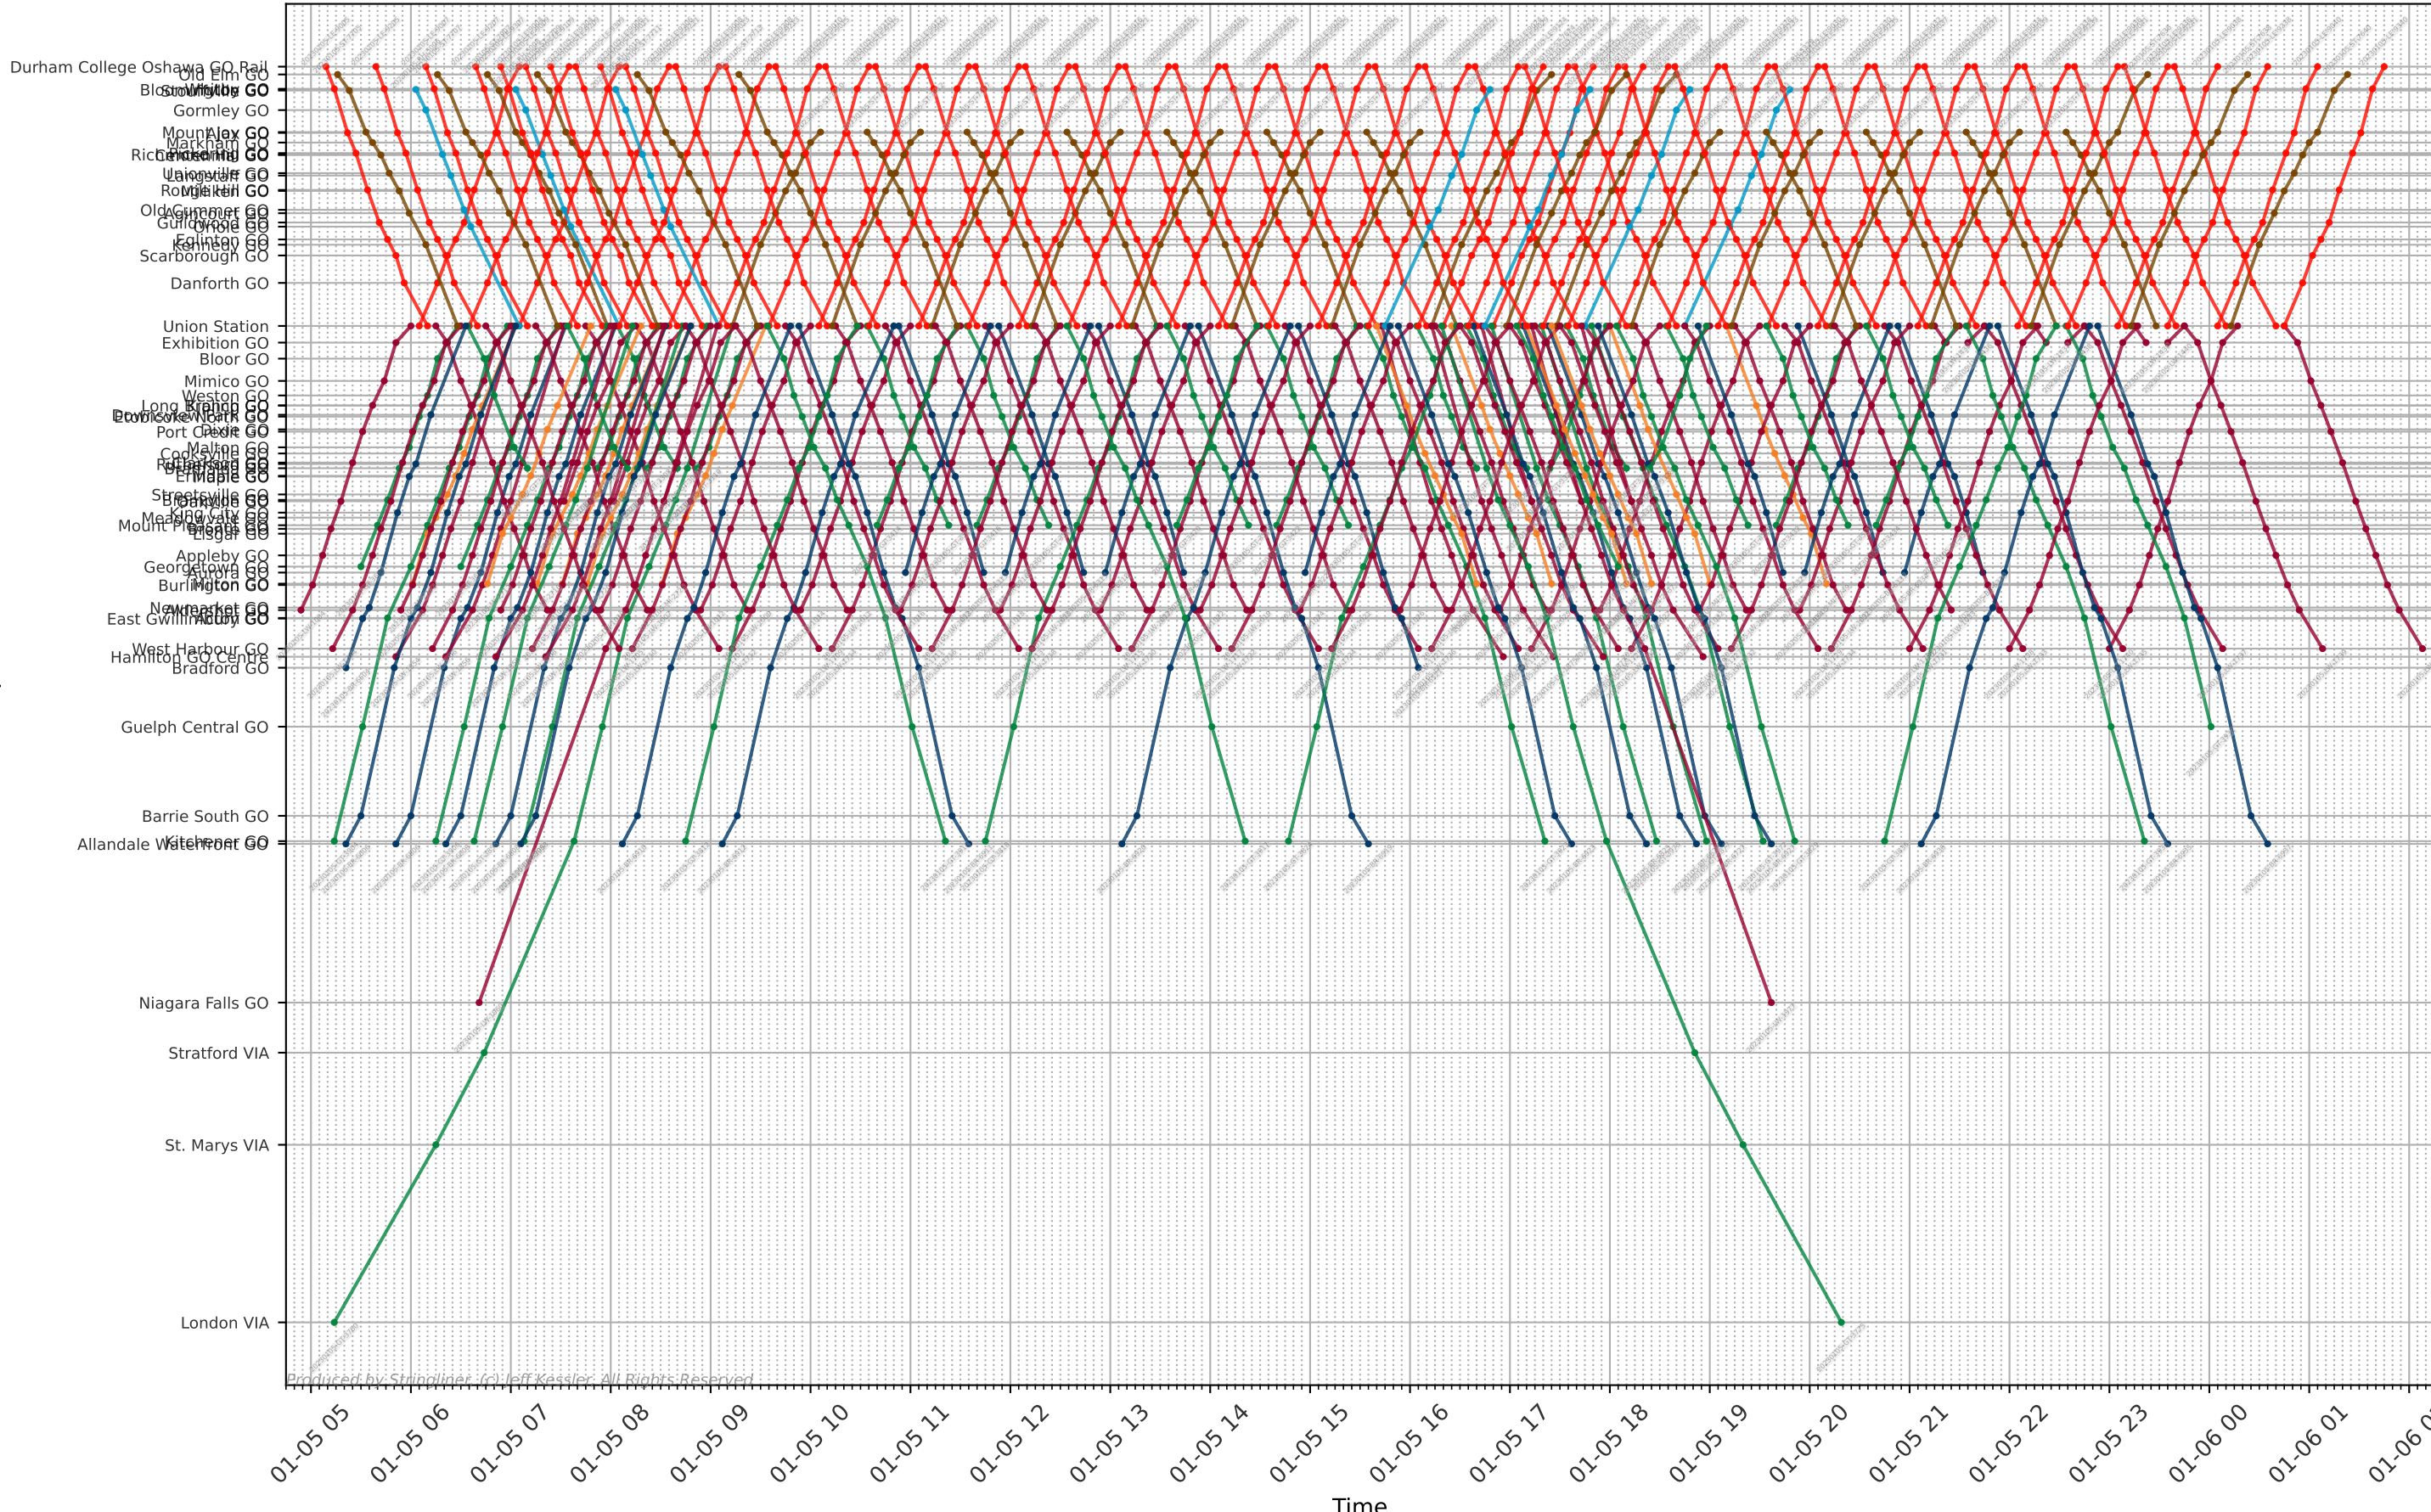

GO Transit - Systemwide

Produced by Shingaliner, (c) Jeff Kessler. All Rights Reserved.