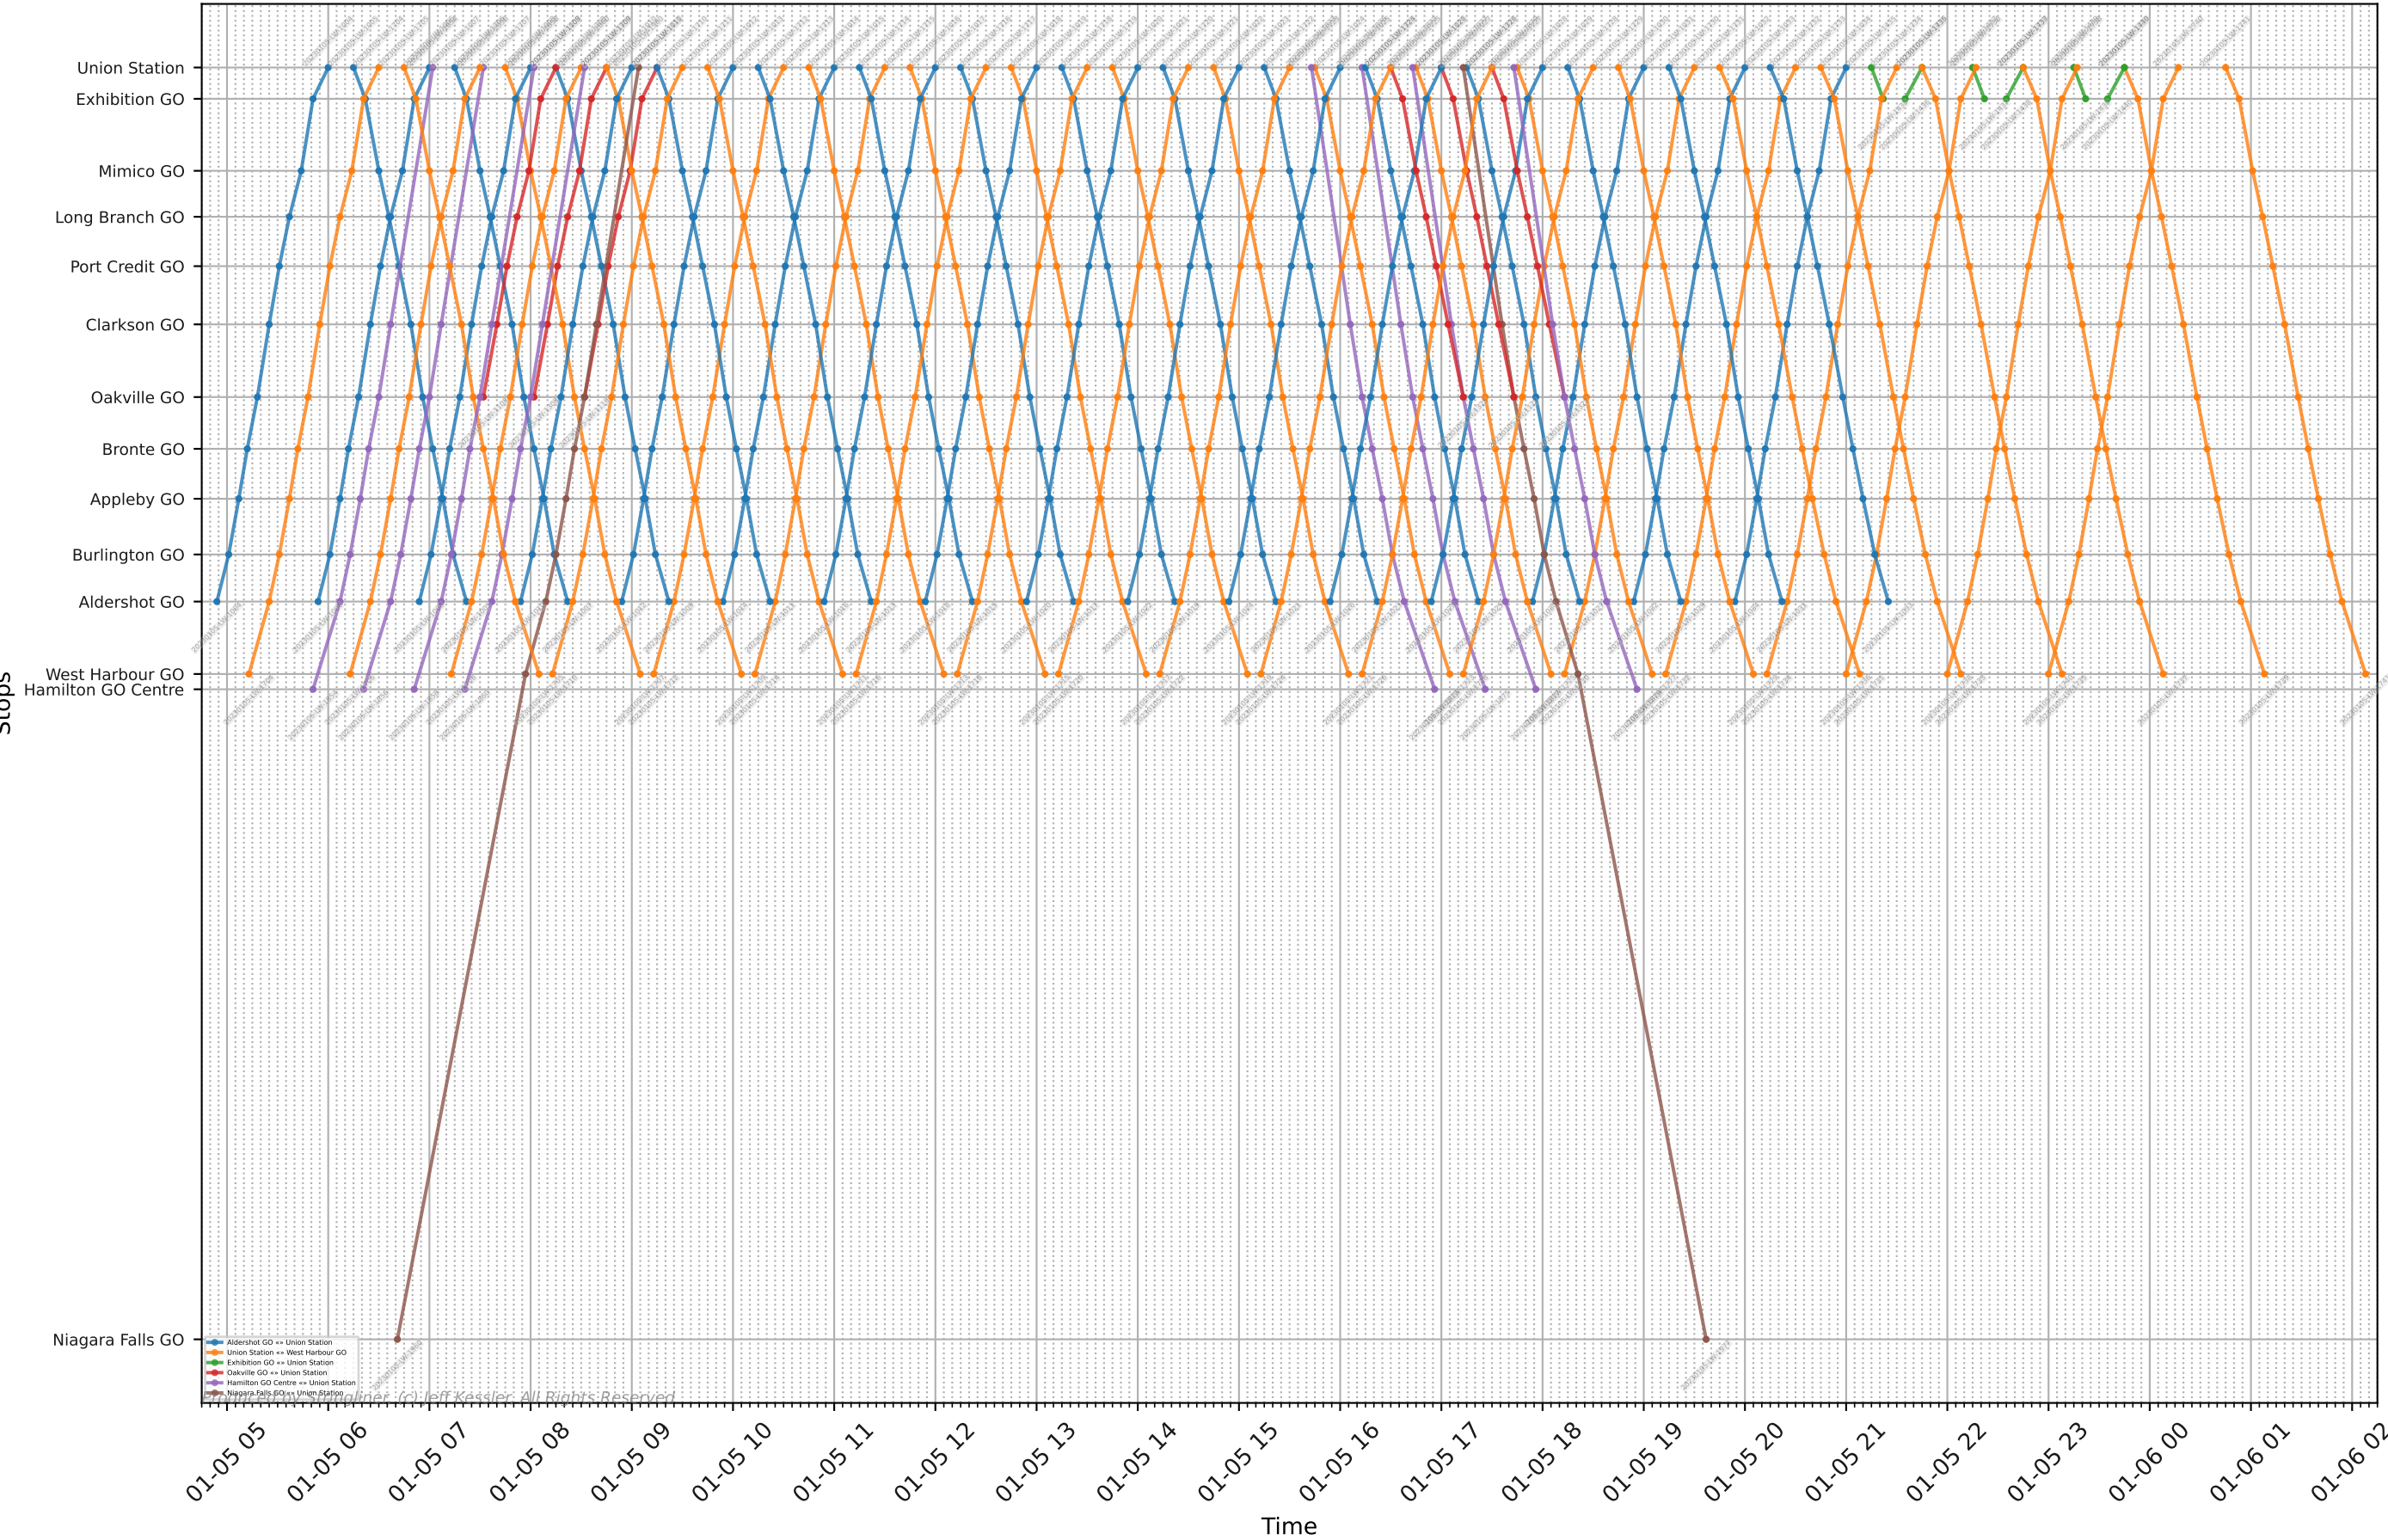

# GO Transit - Lakeshore East

# GO Transit - Lakeshore West

Stops

Time

Niagara Falls GO

Hamilton GO Centre

Aldershot GO

Burlington GO

Appleby GO