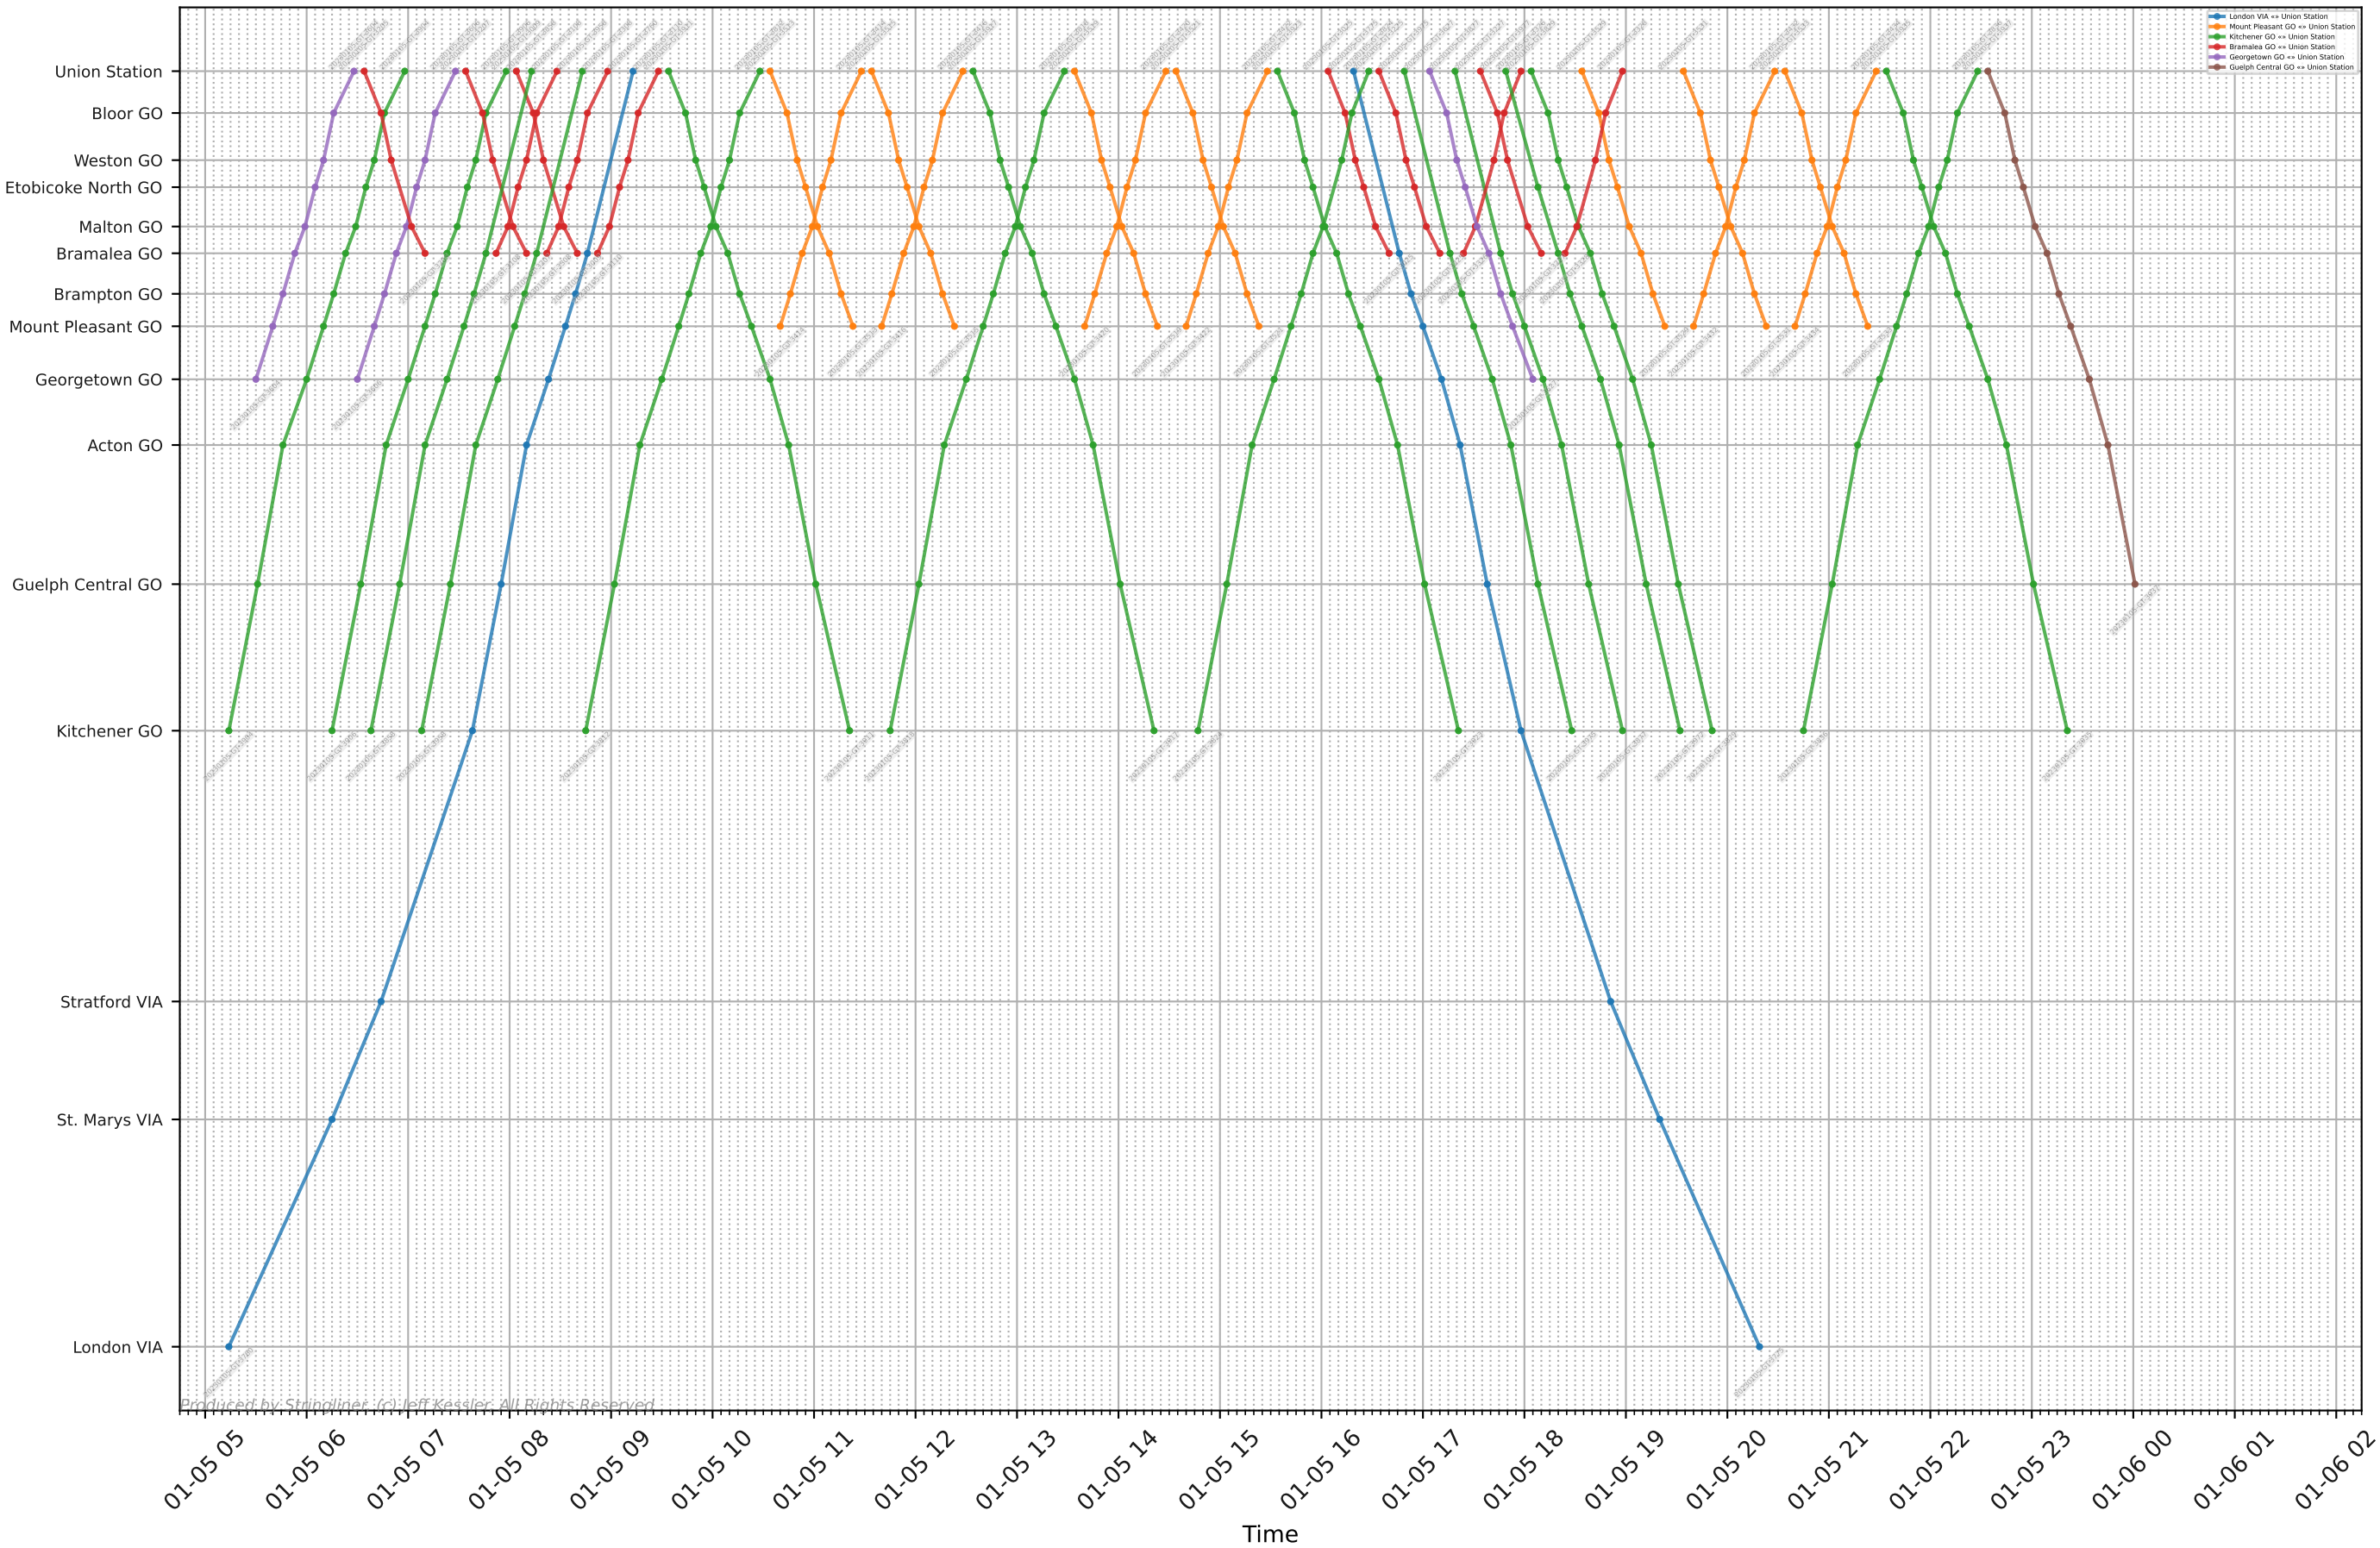

GO Transit - Kitchener