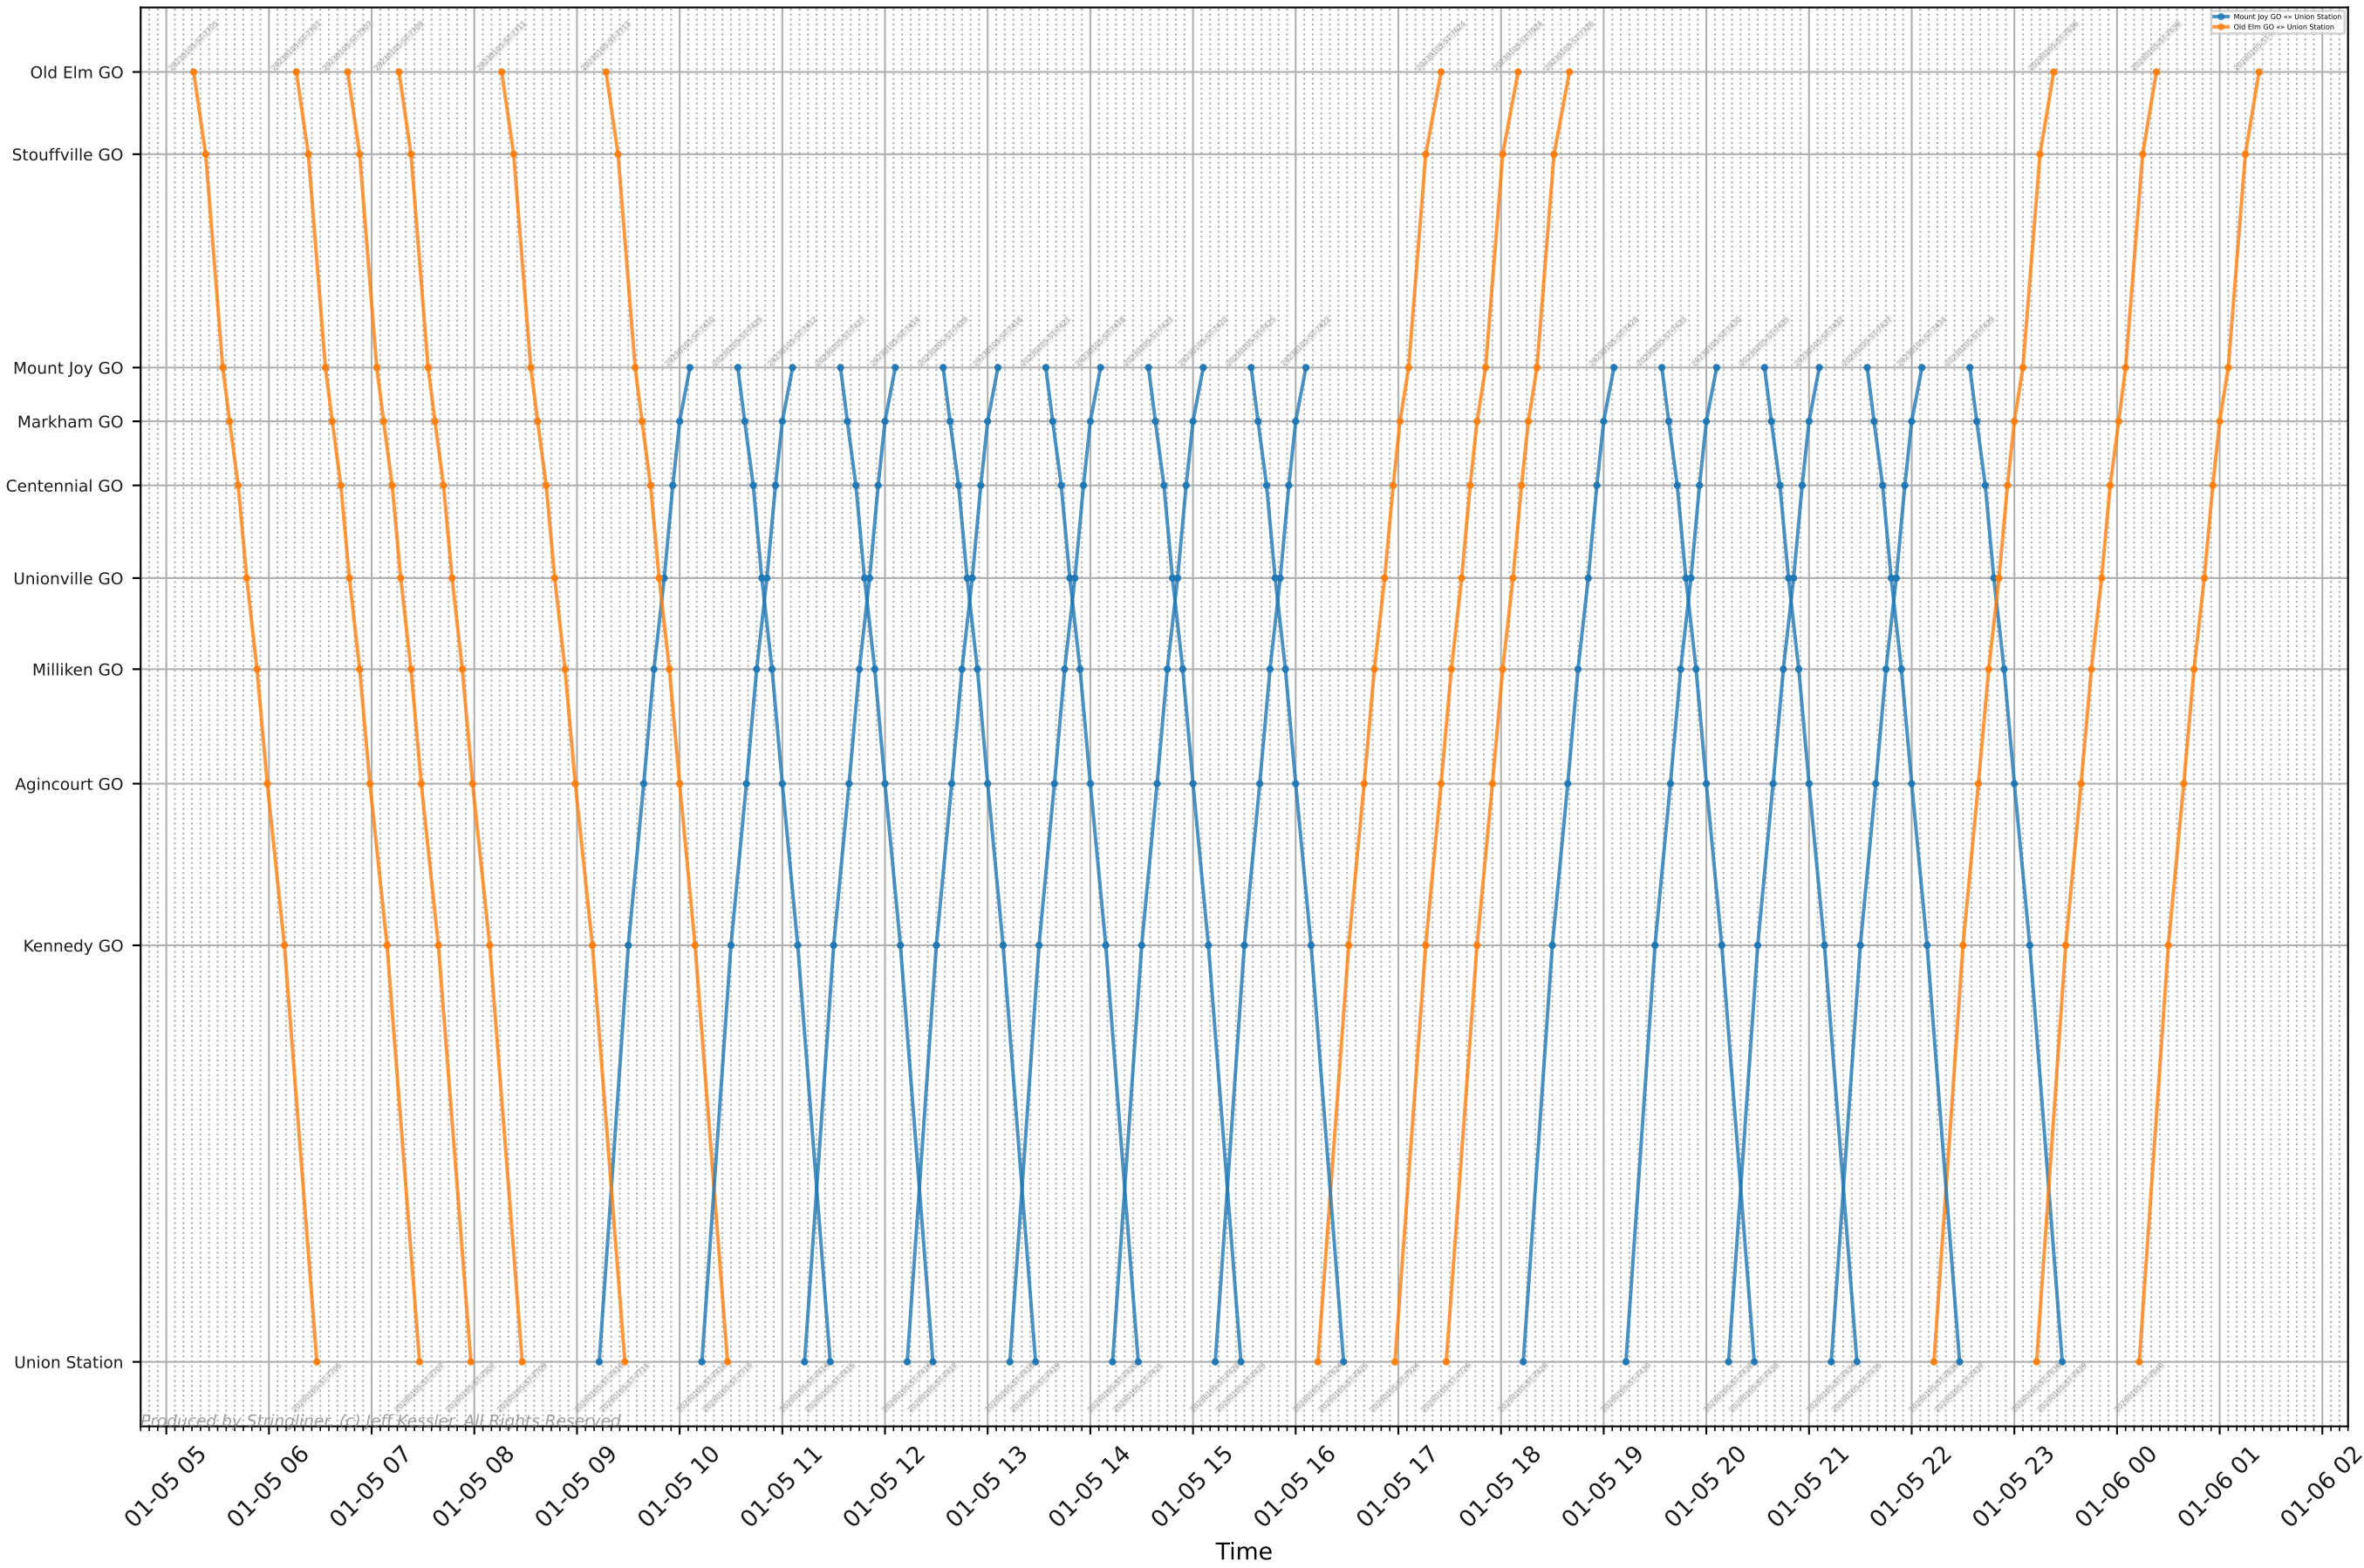

GO Transit - Stouffville