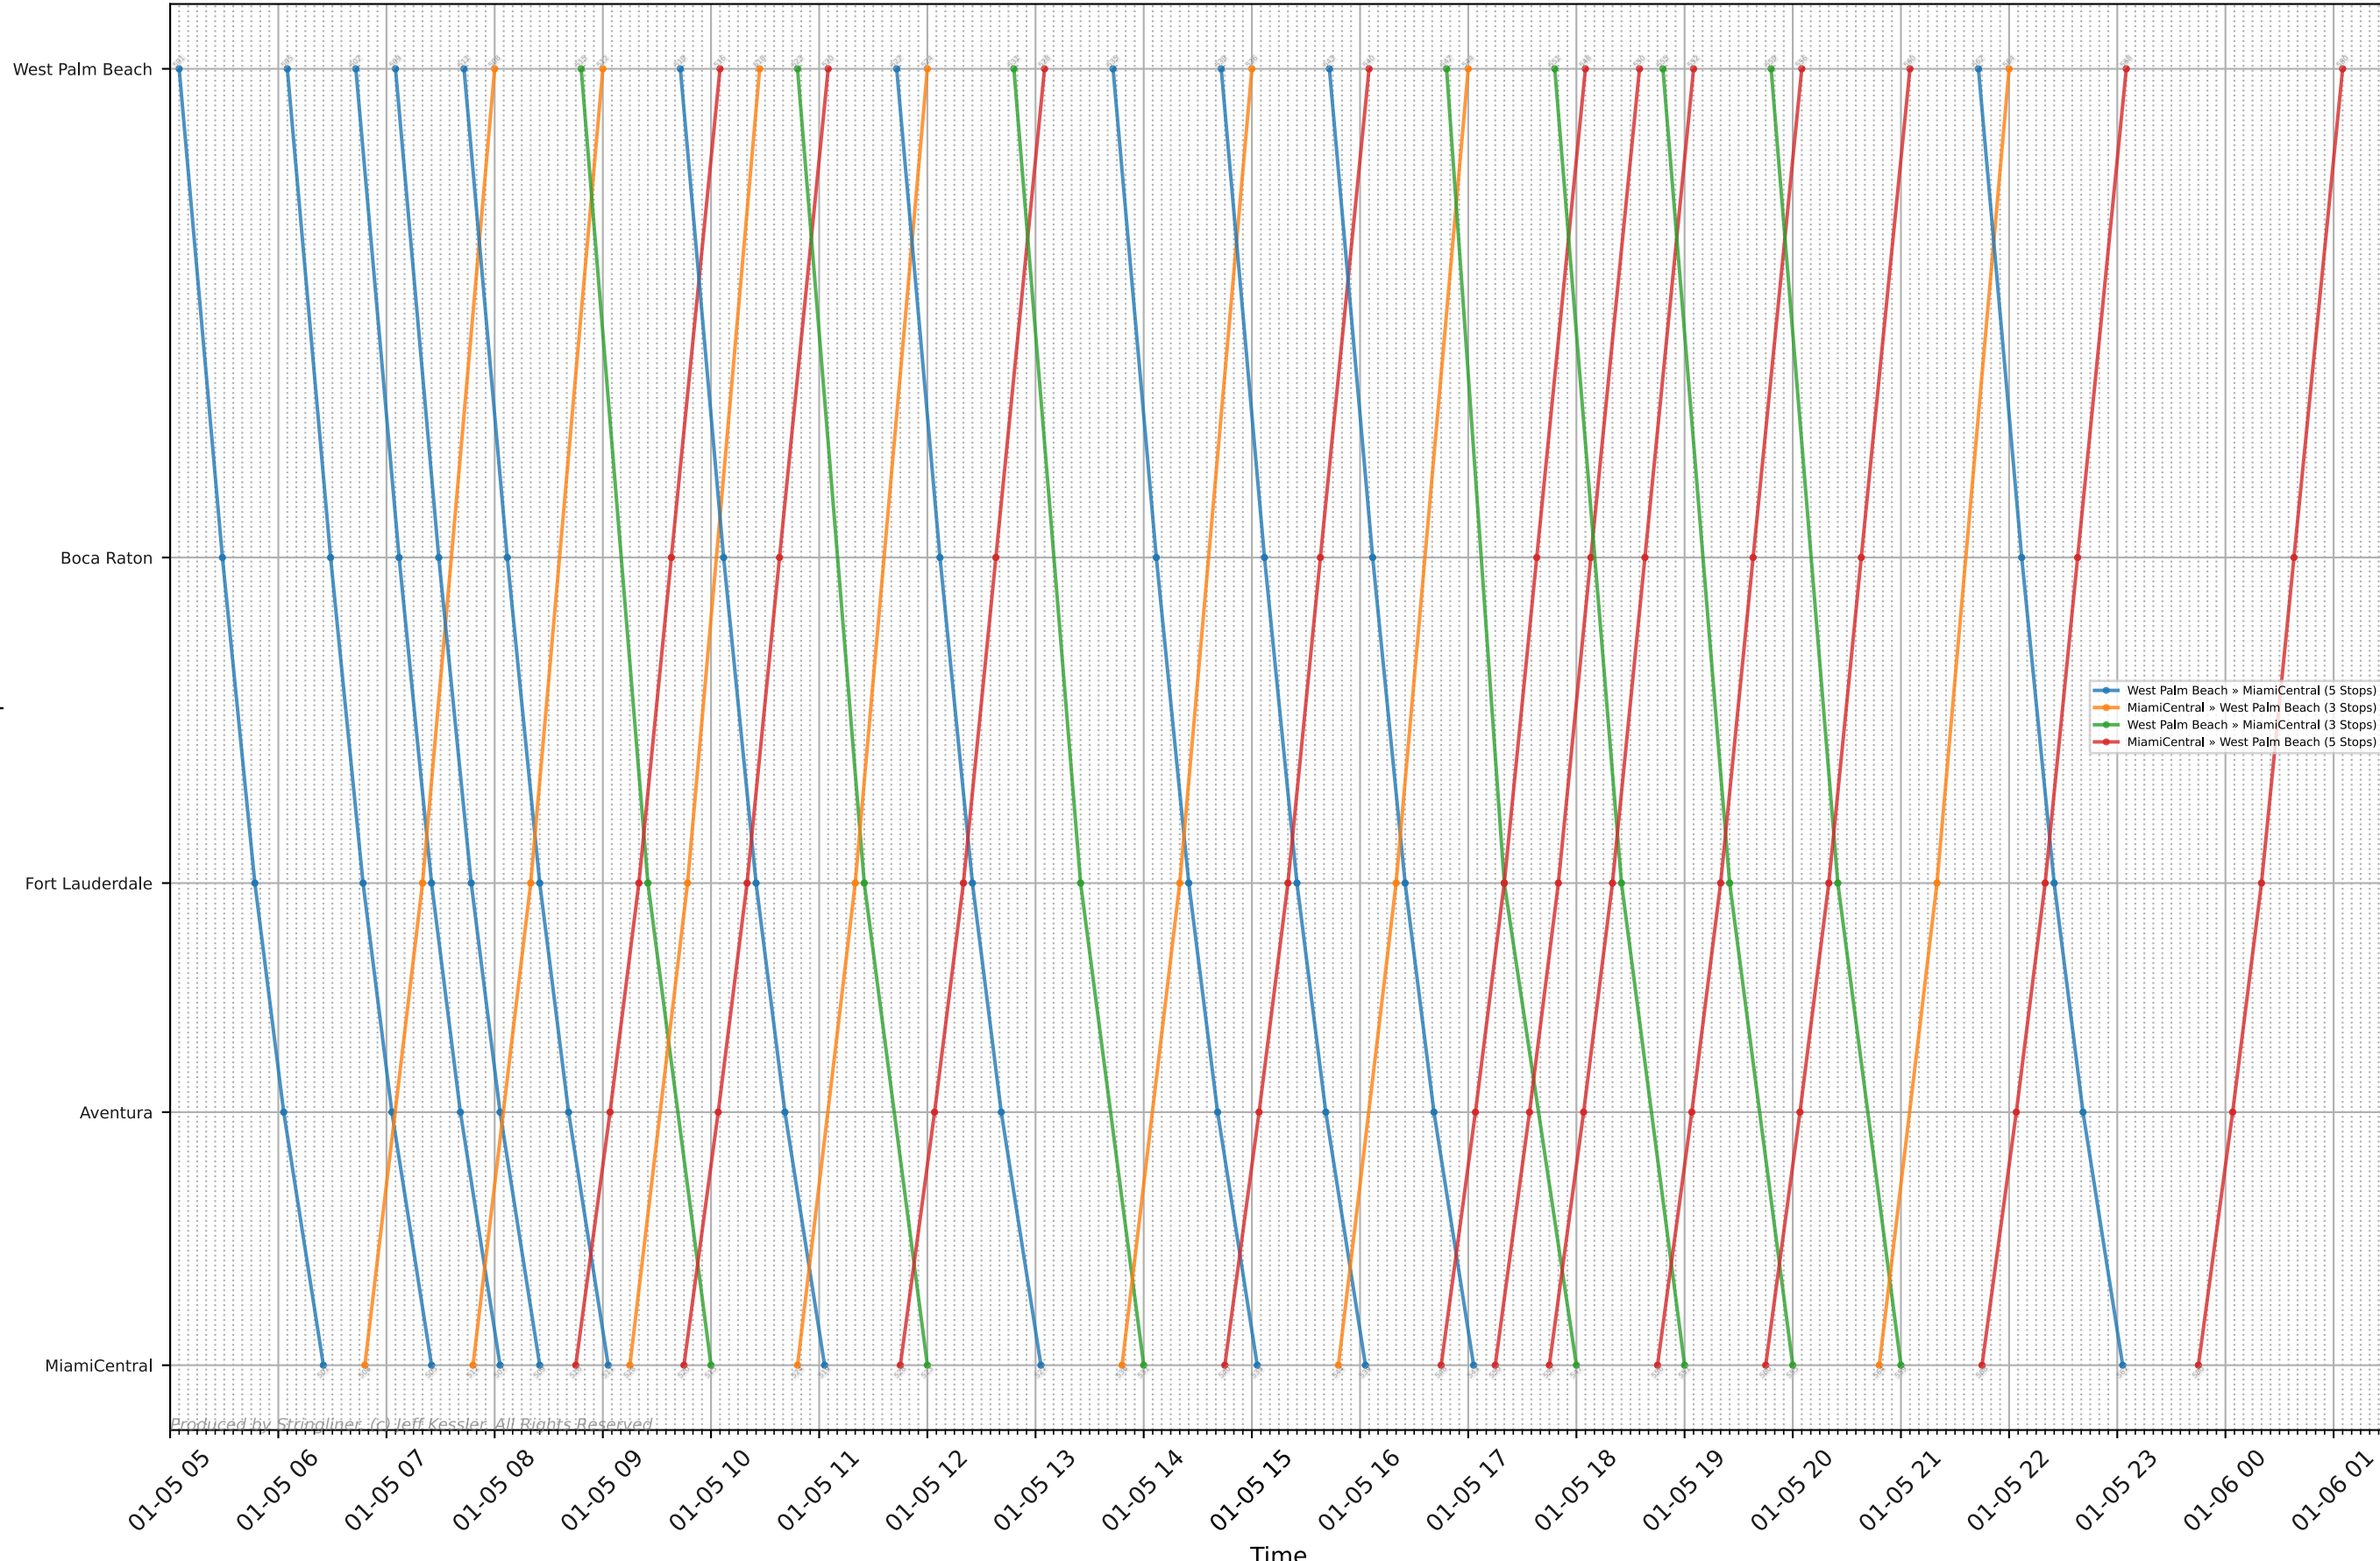

Brightline - Weekday Service

Brightline - Weekend Service