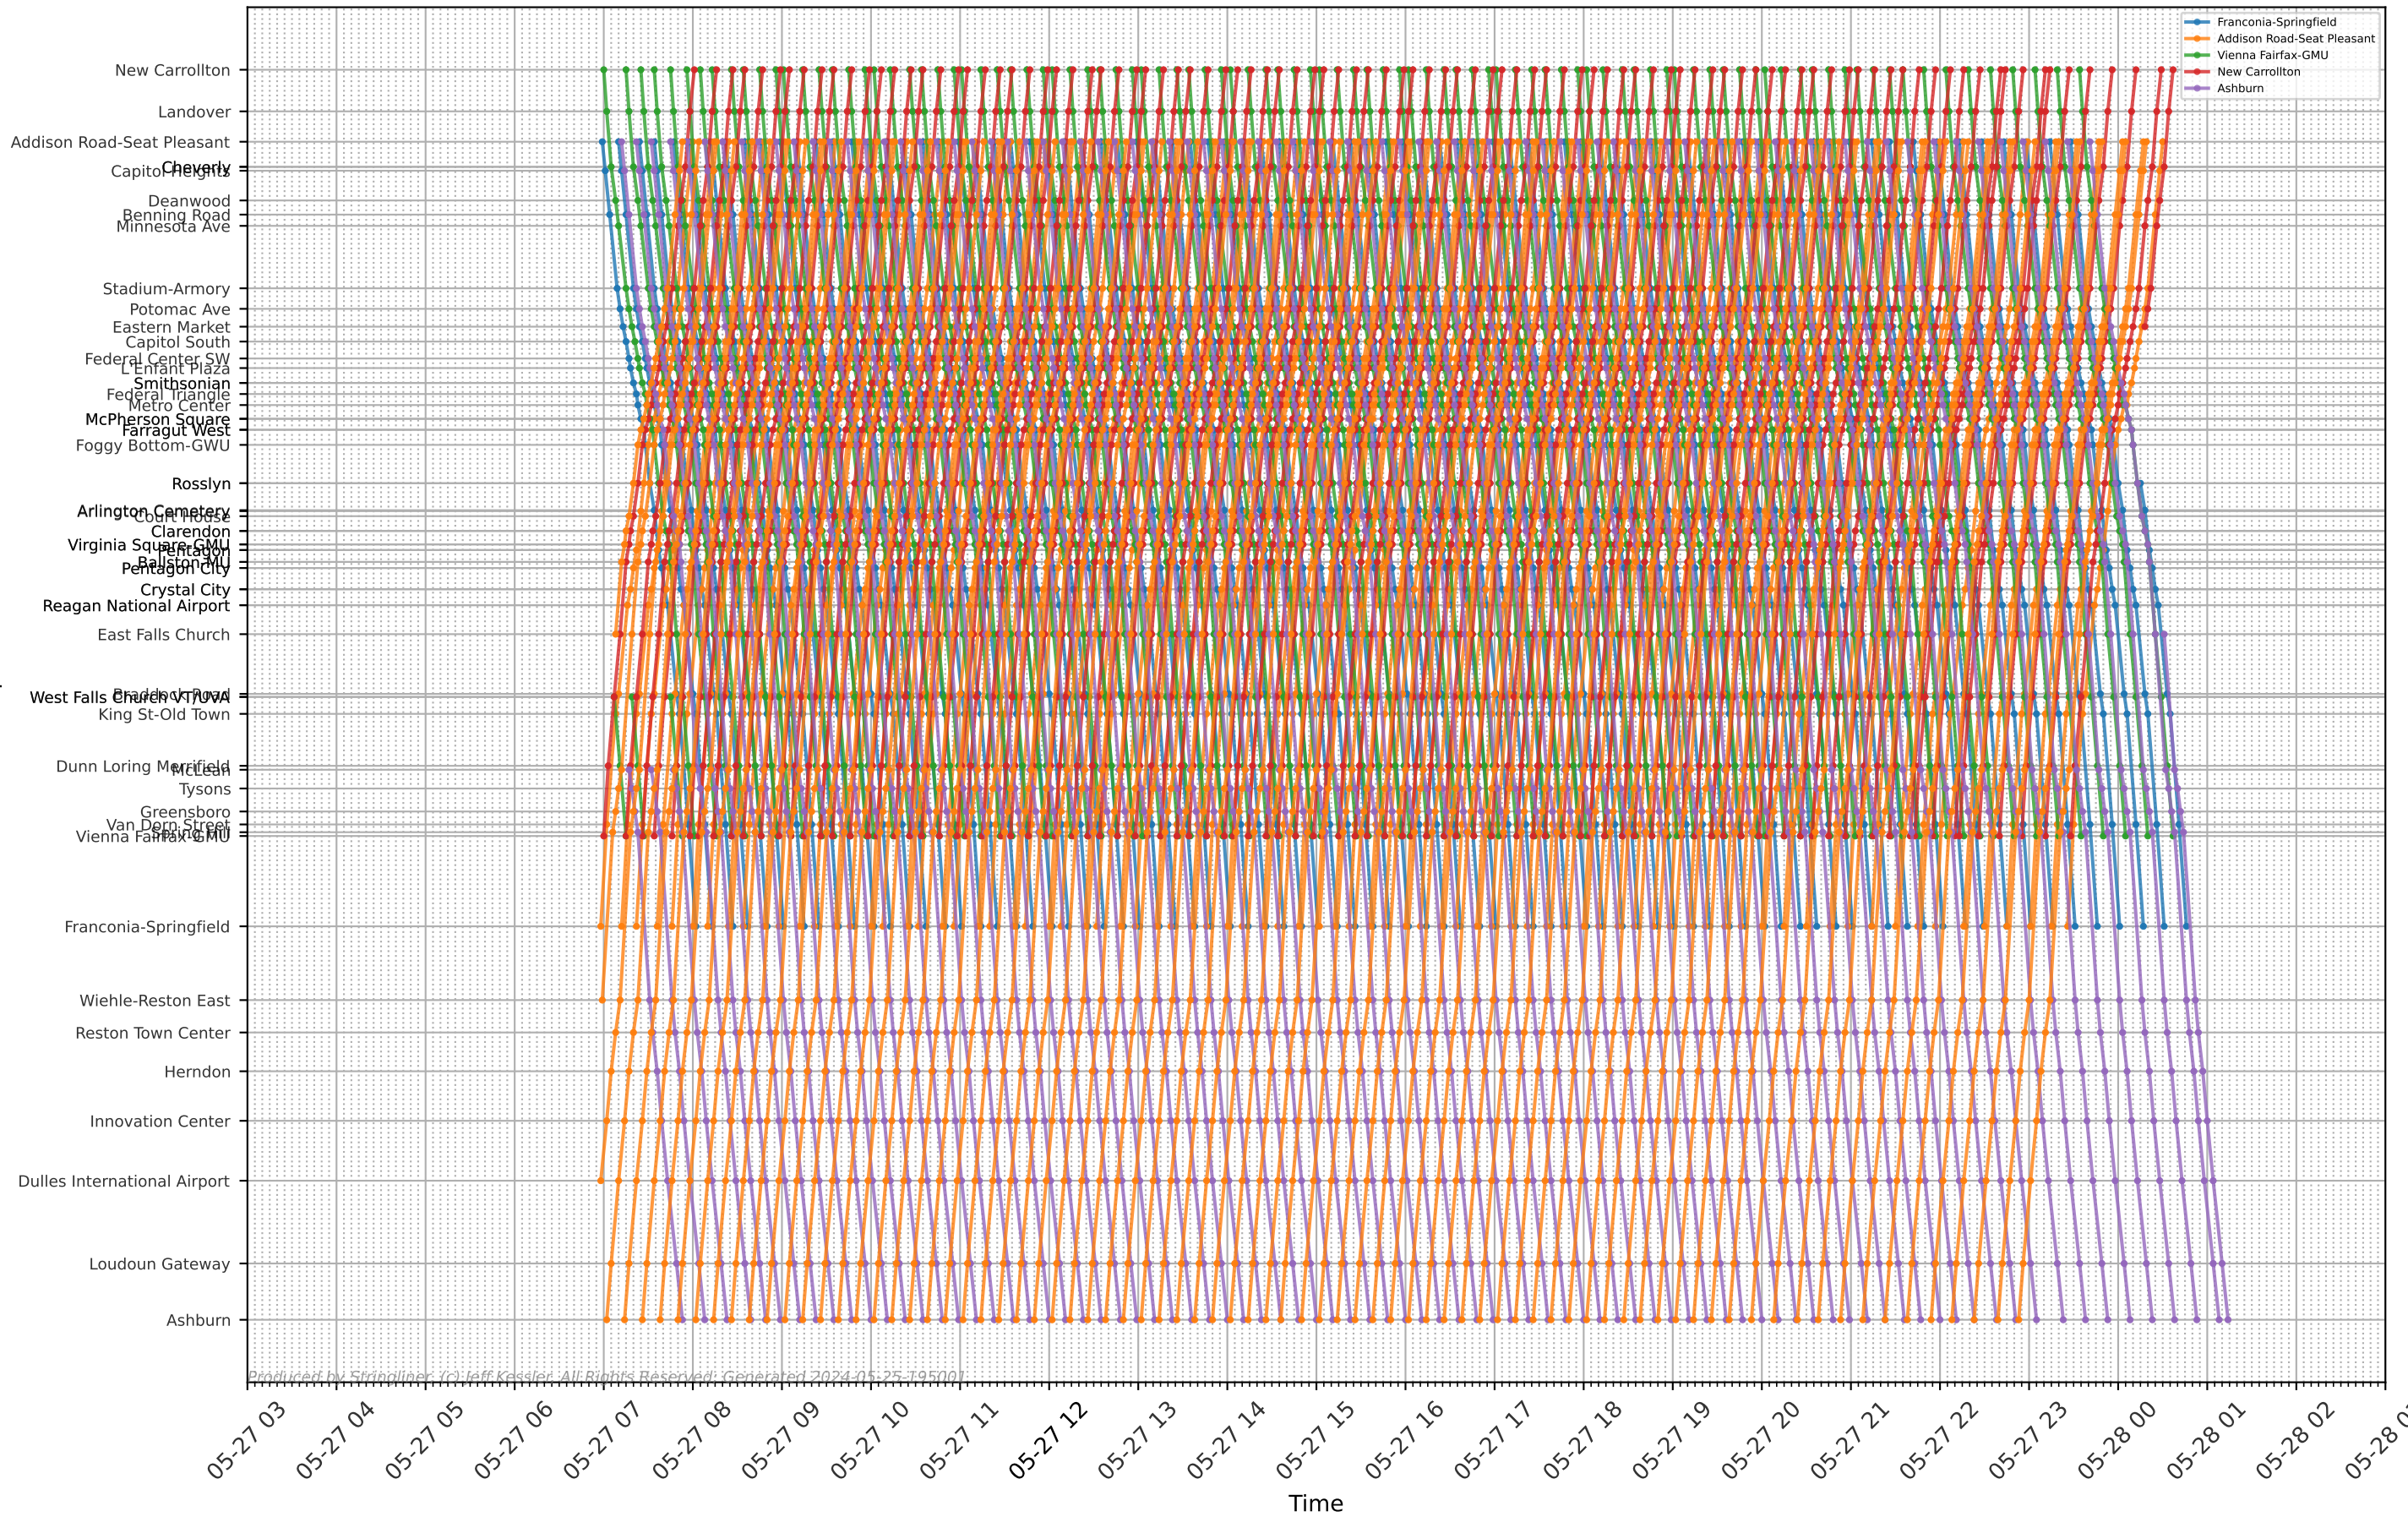

WMATA - Blue/Orange/Silver

Produced by Stringliner. (c) Jeff Kessler. All Rights Reserved. Generated 2024-05-25-T9500