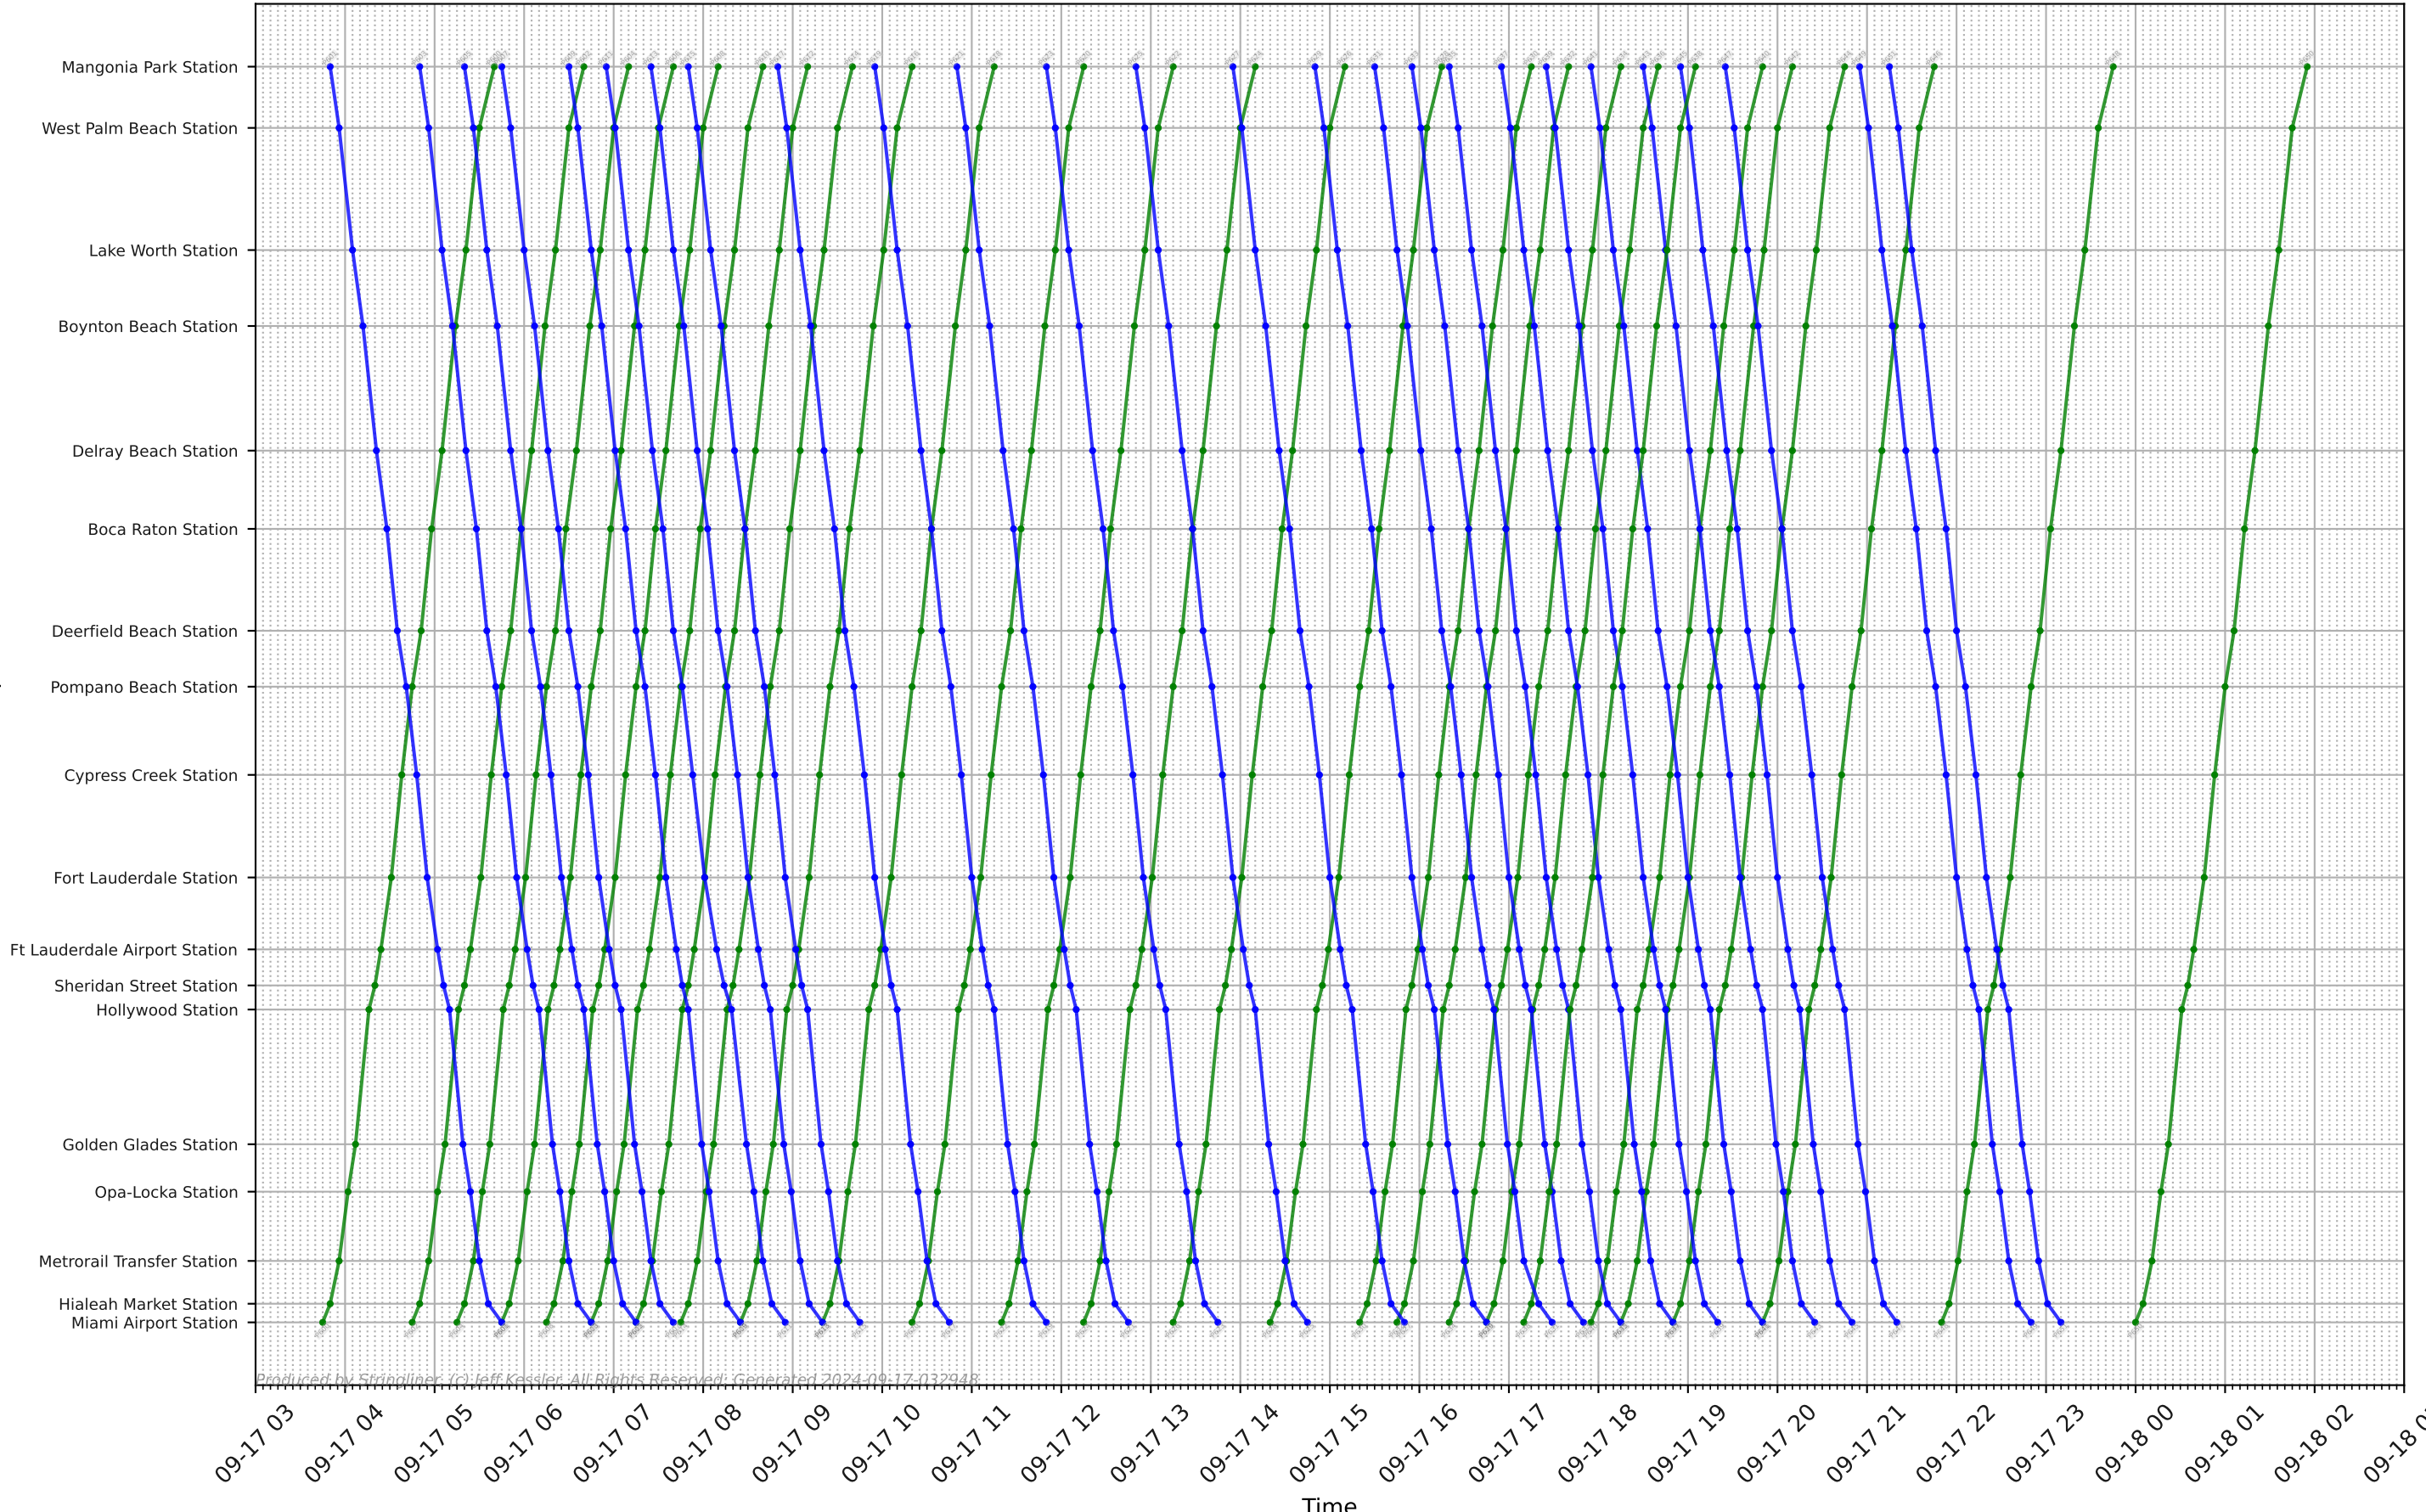

# TriRail - Systemwide Stringline

Produced by Stringliner. (c) Jeff Kessler. All Rights Reserved. Generated 2024-09-17-032948