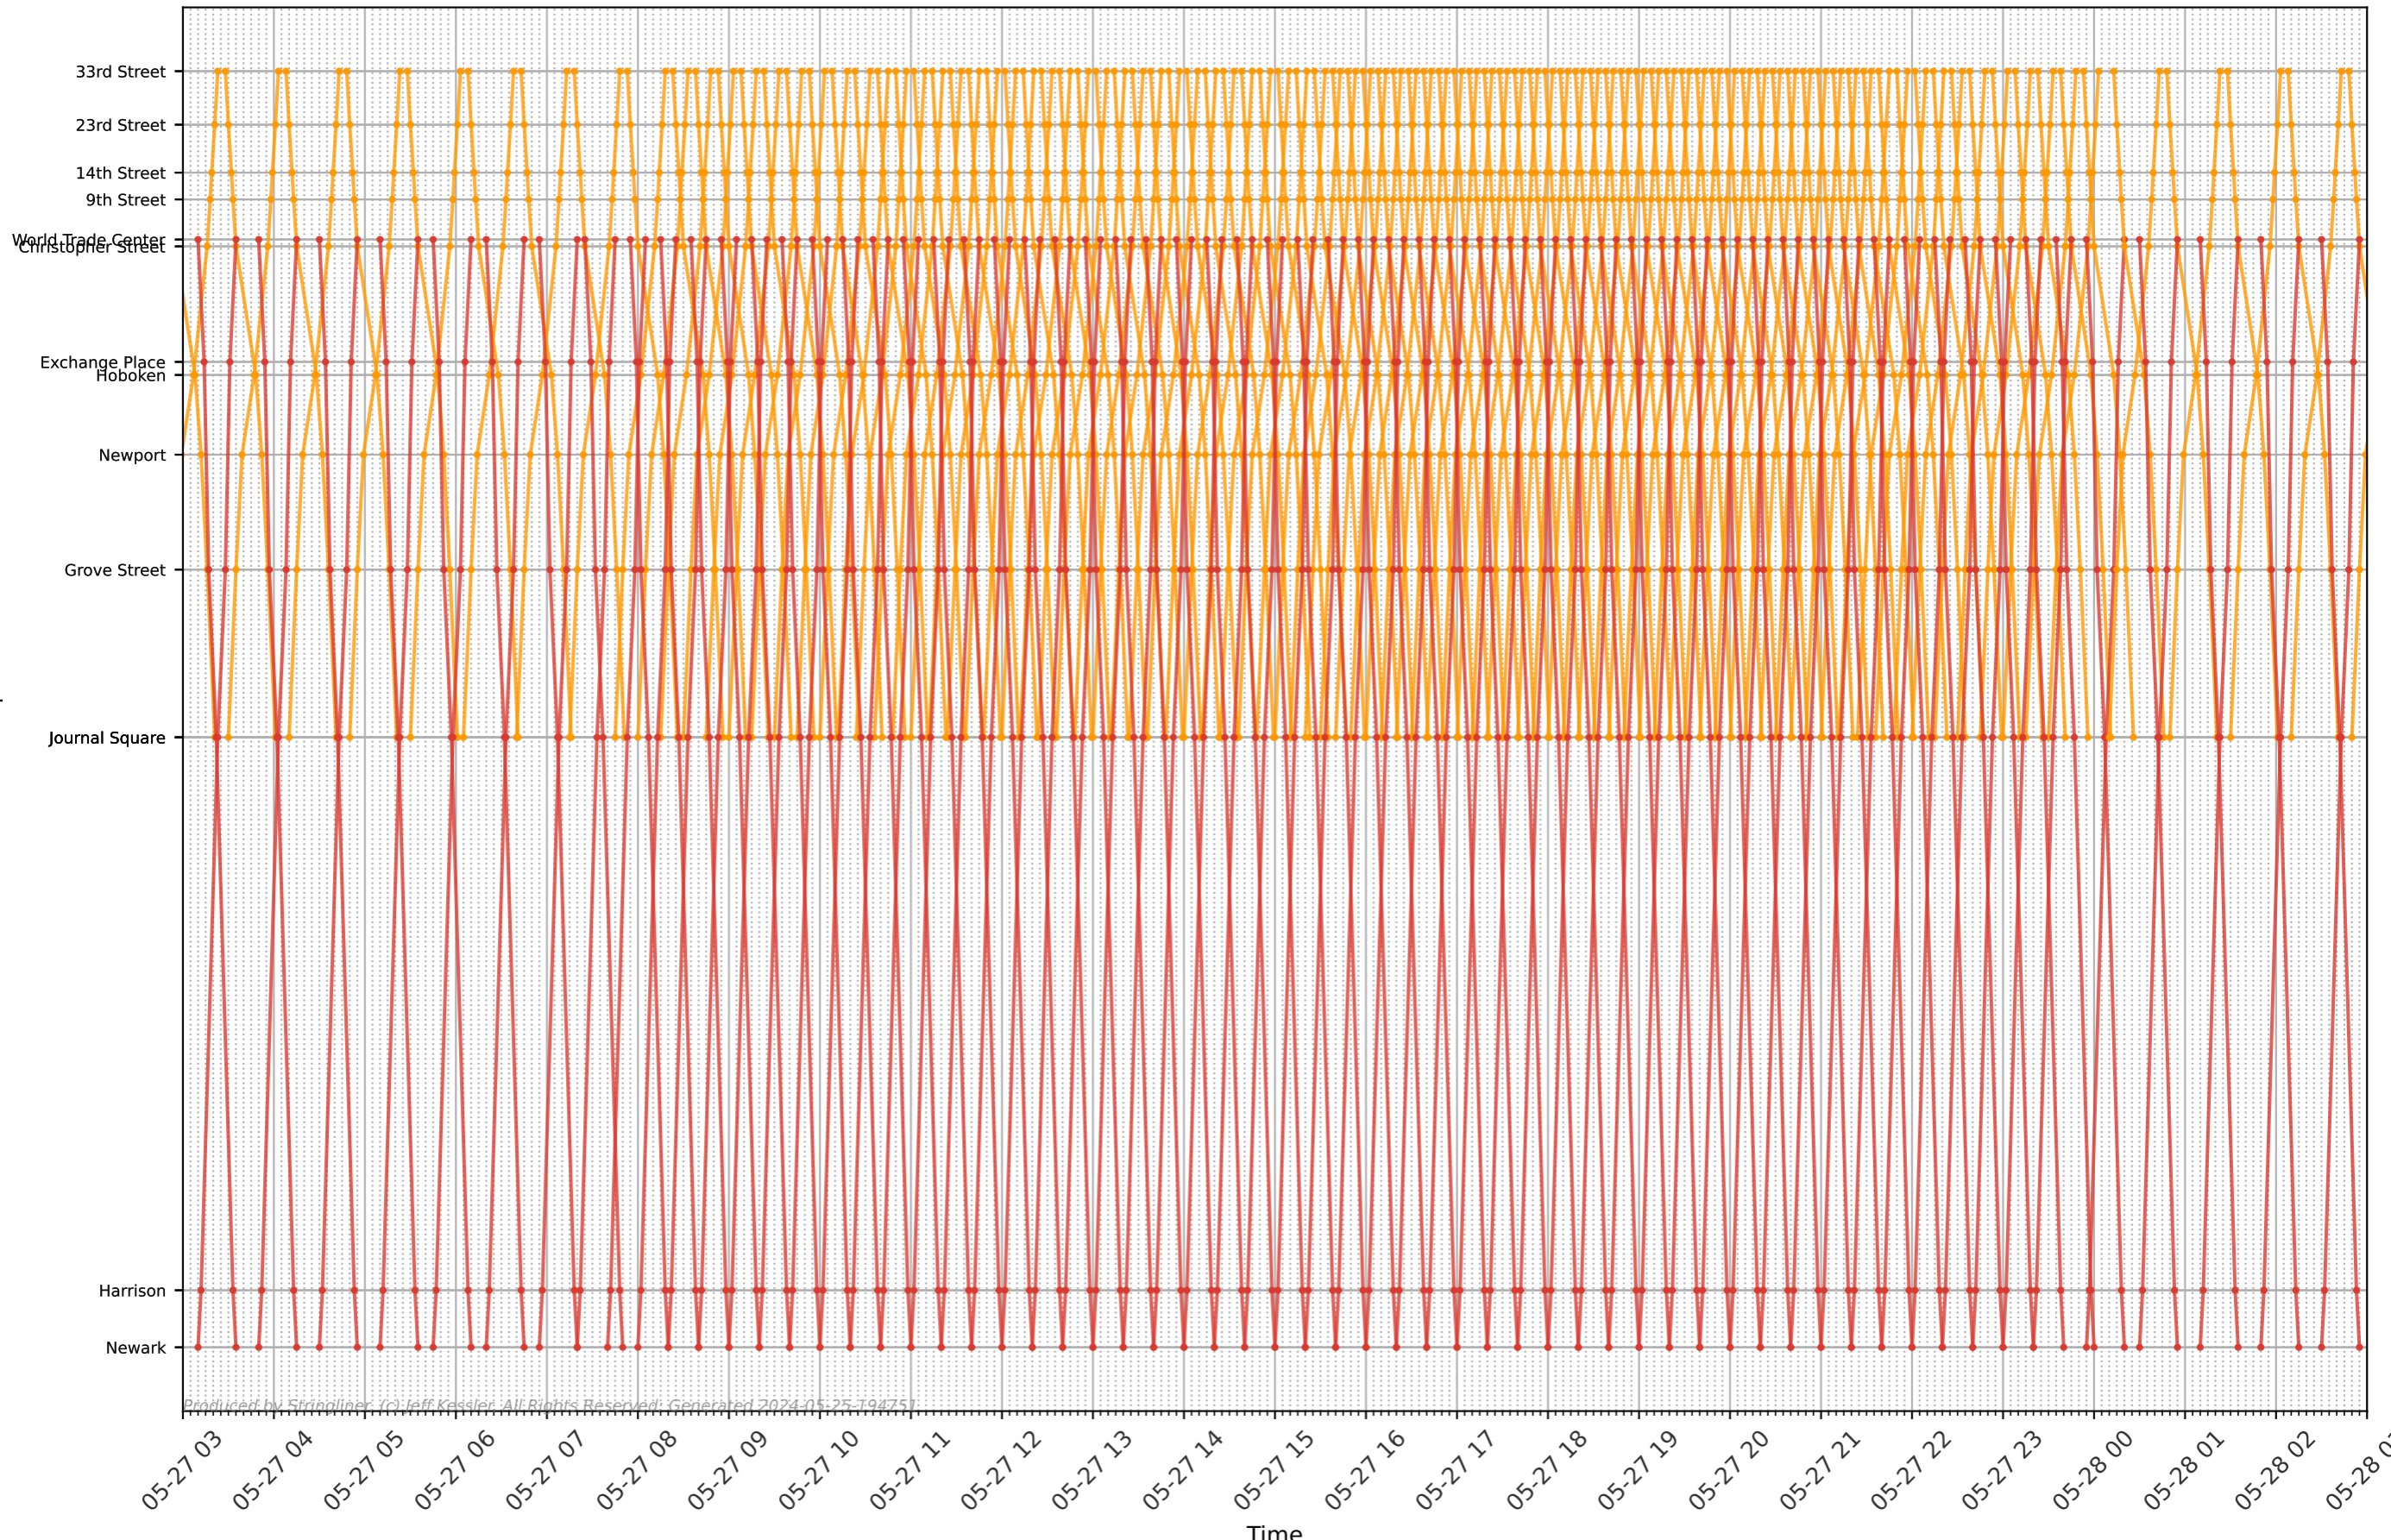

PATH - Systemwide Stringline

Produced by Stringliner (© Jeff Kessler. All Rights Reserved. Generated 2024-05-25-194751)