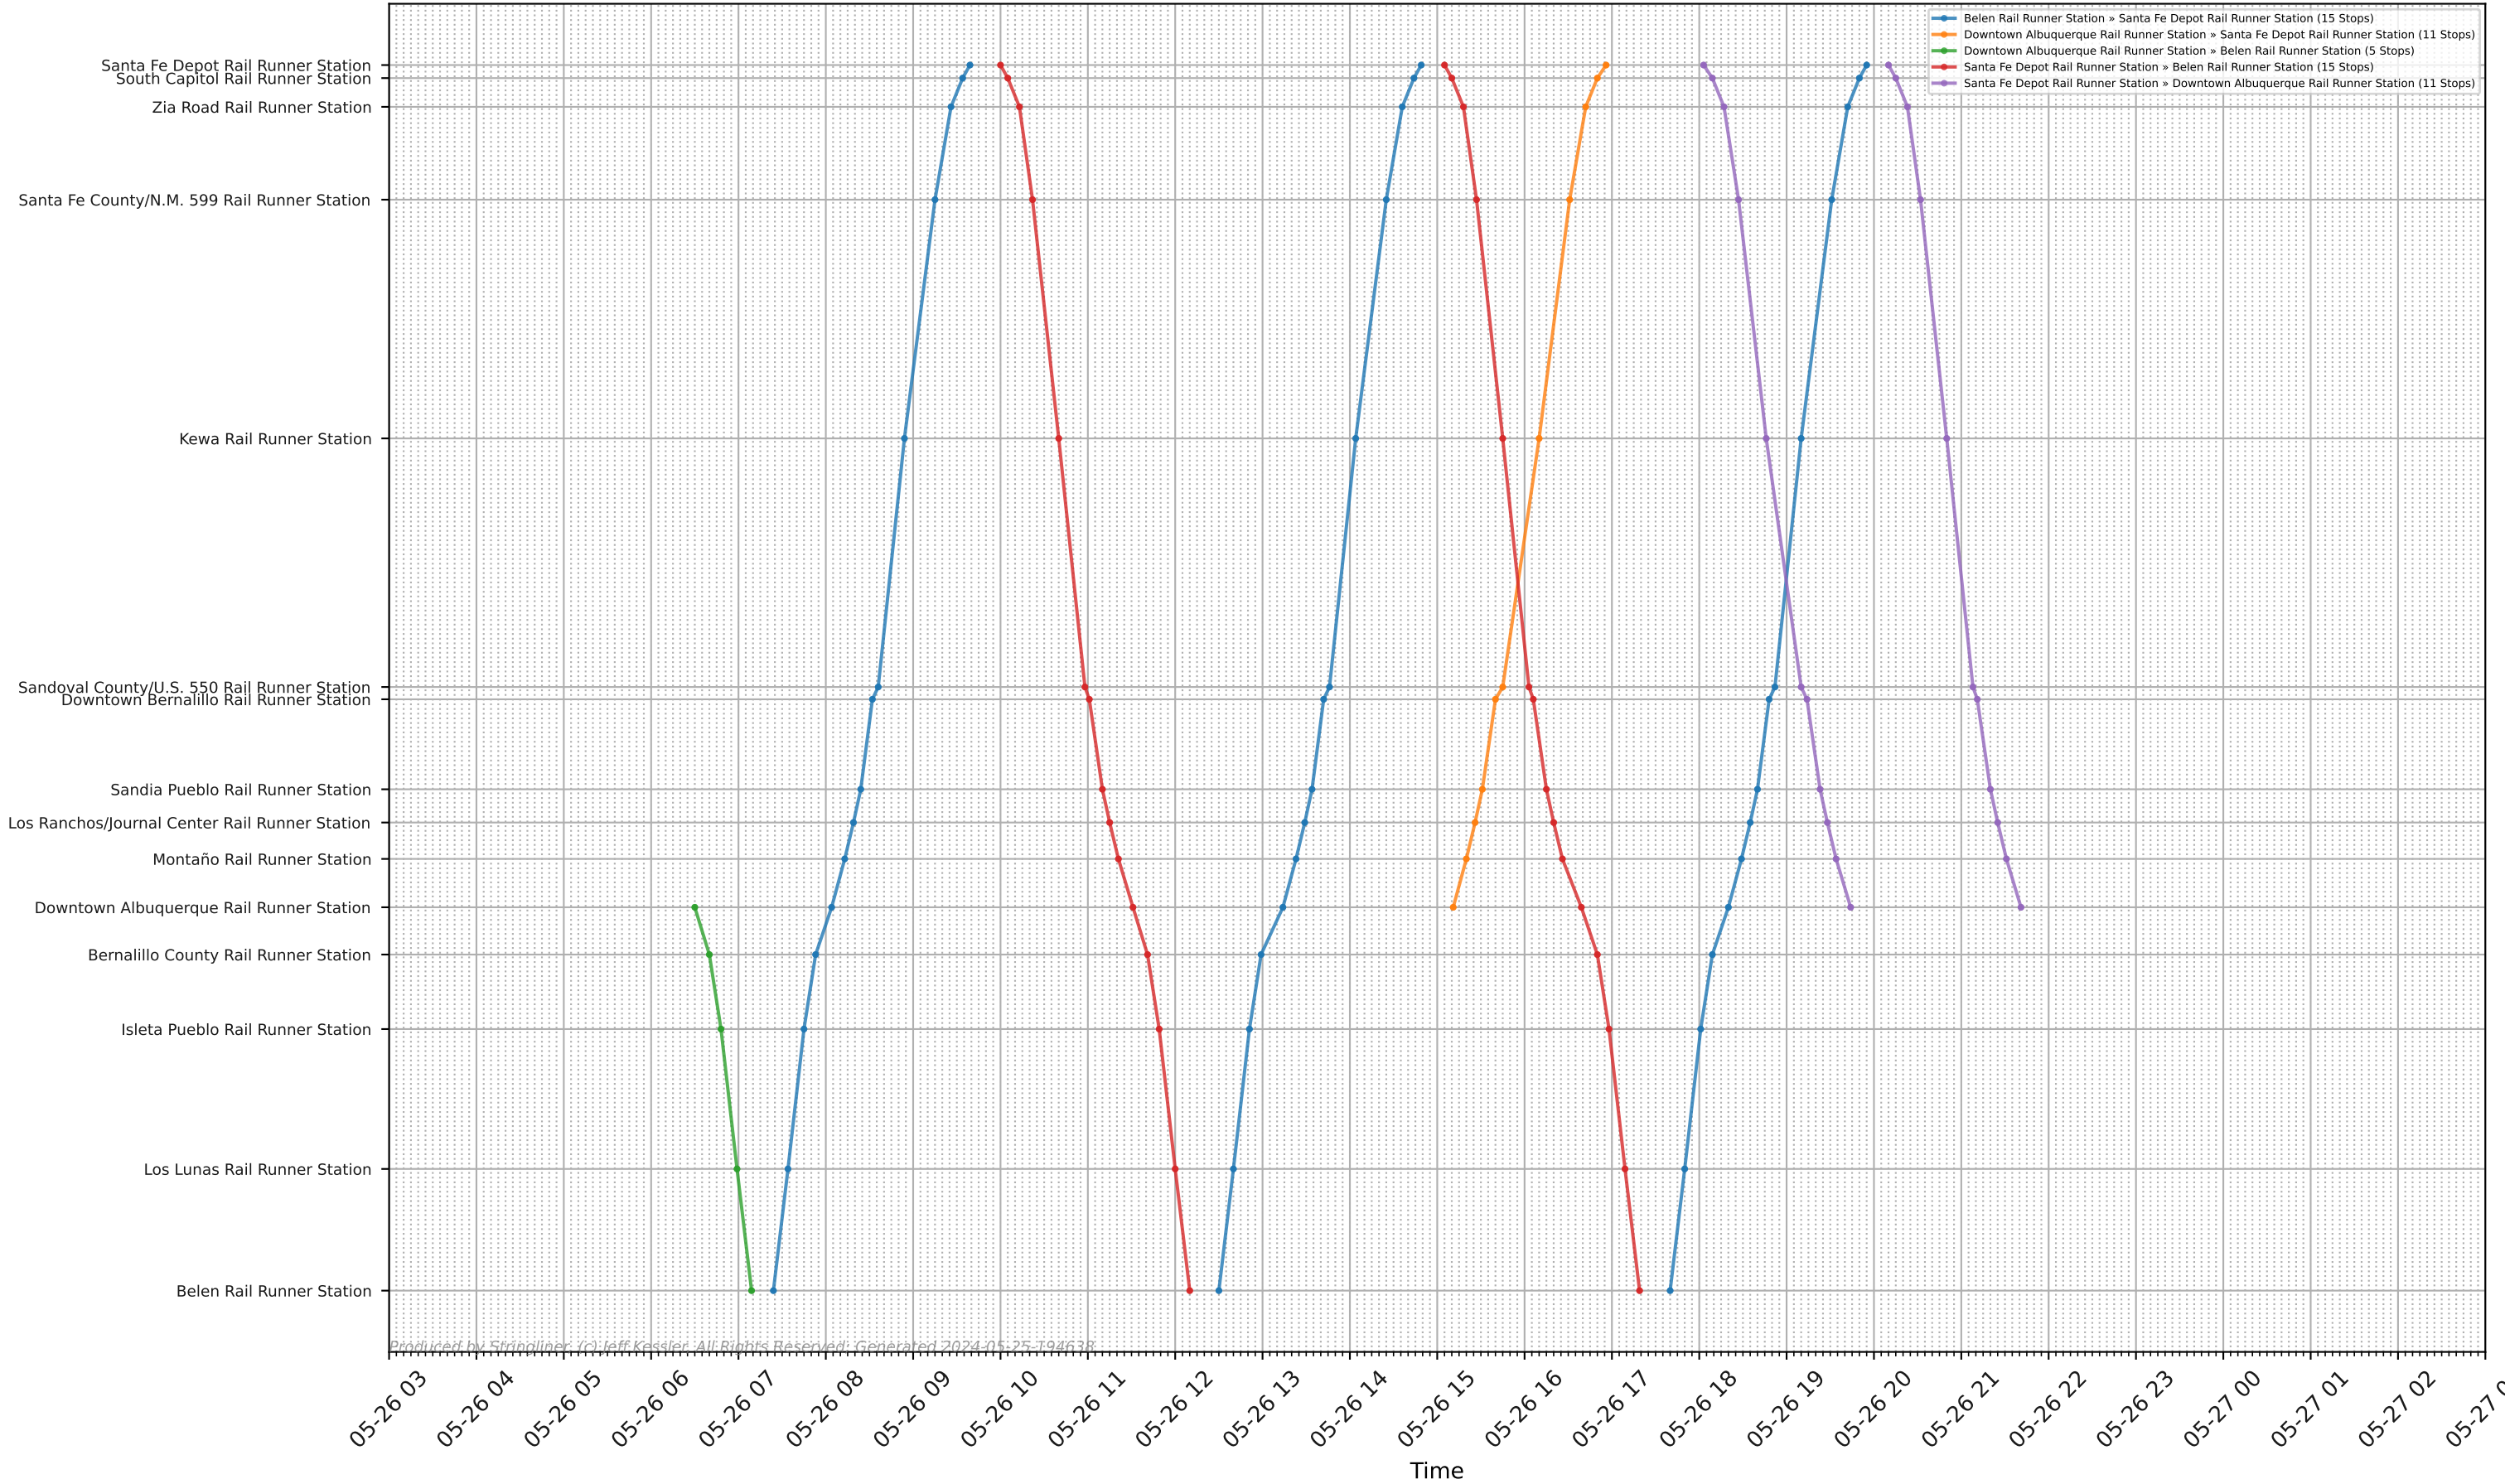

NM Rail Runner - Systemwide Stringline

Produced by Stringliner. © Jeff Kessler. All Rights Reserved. Generated 2024-05-25-194638