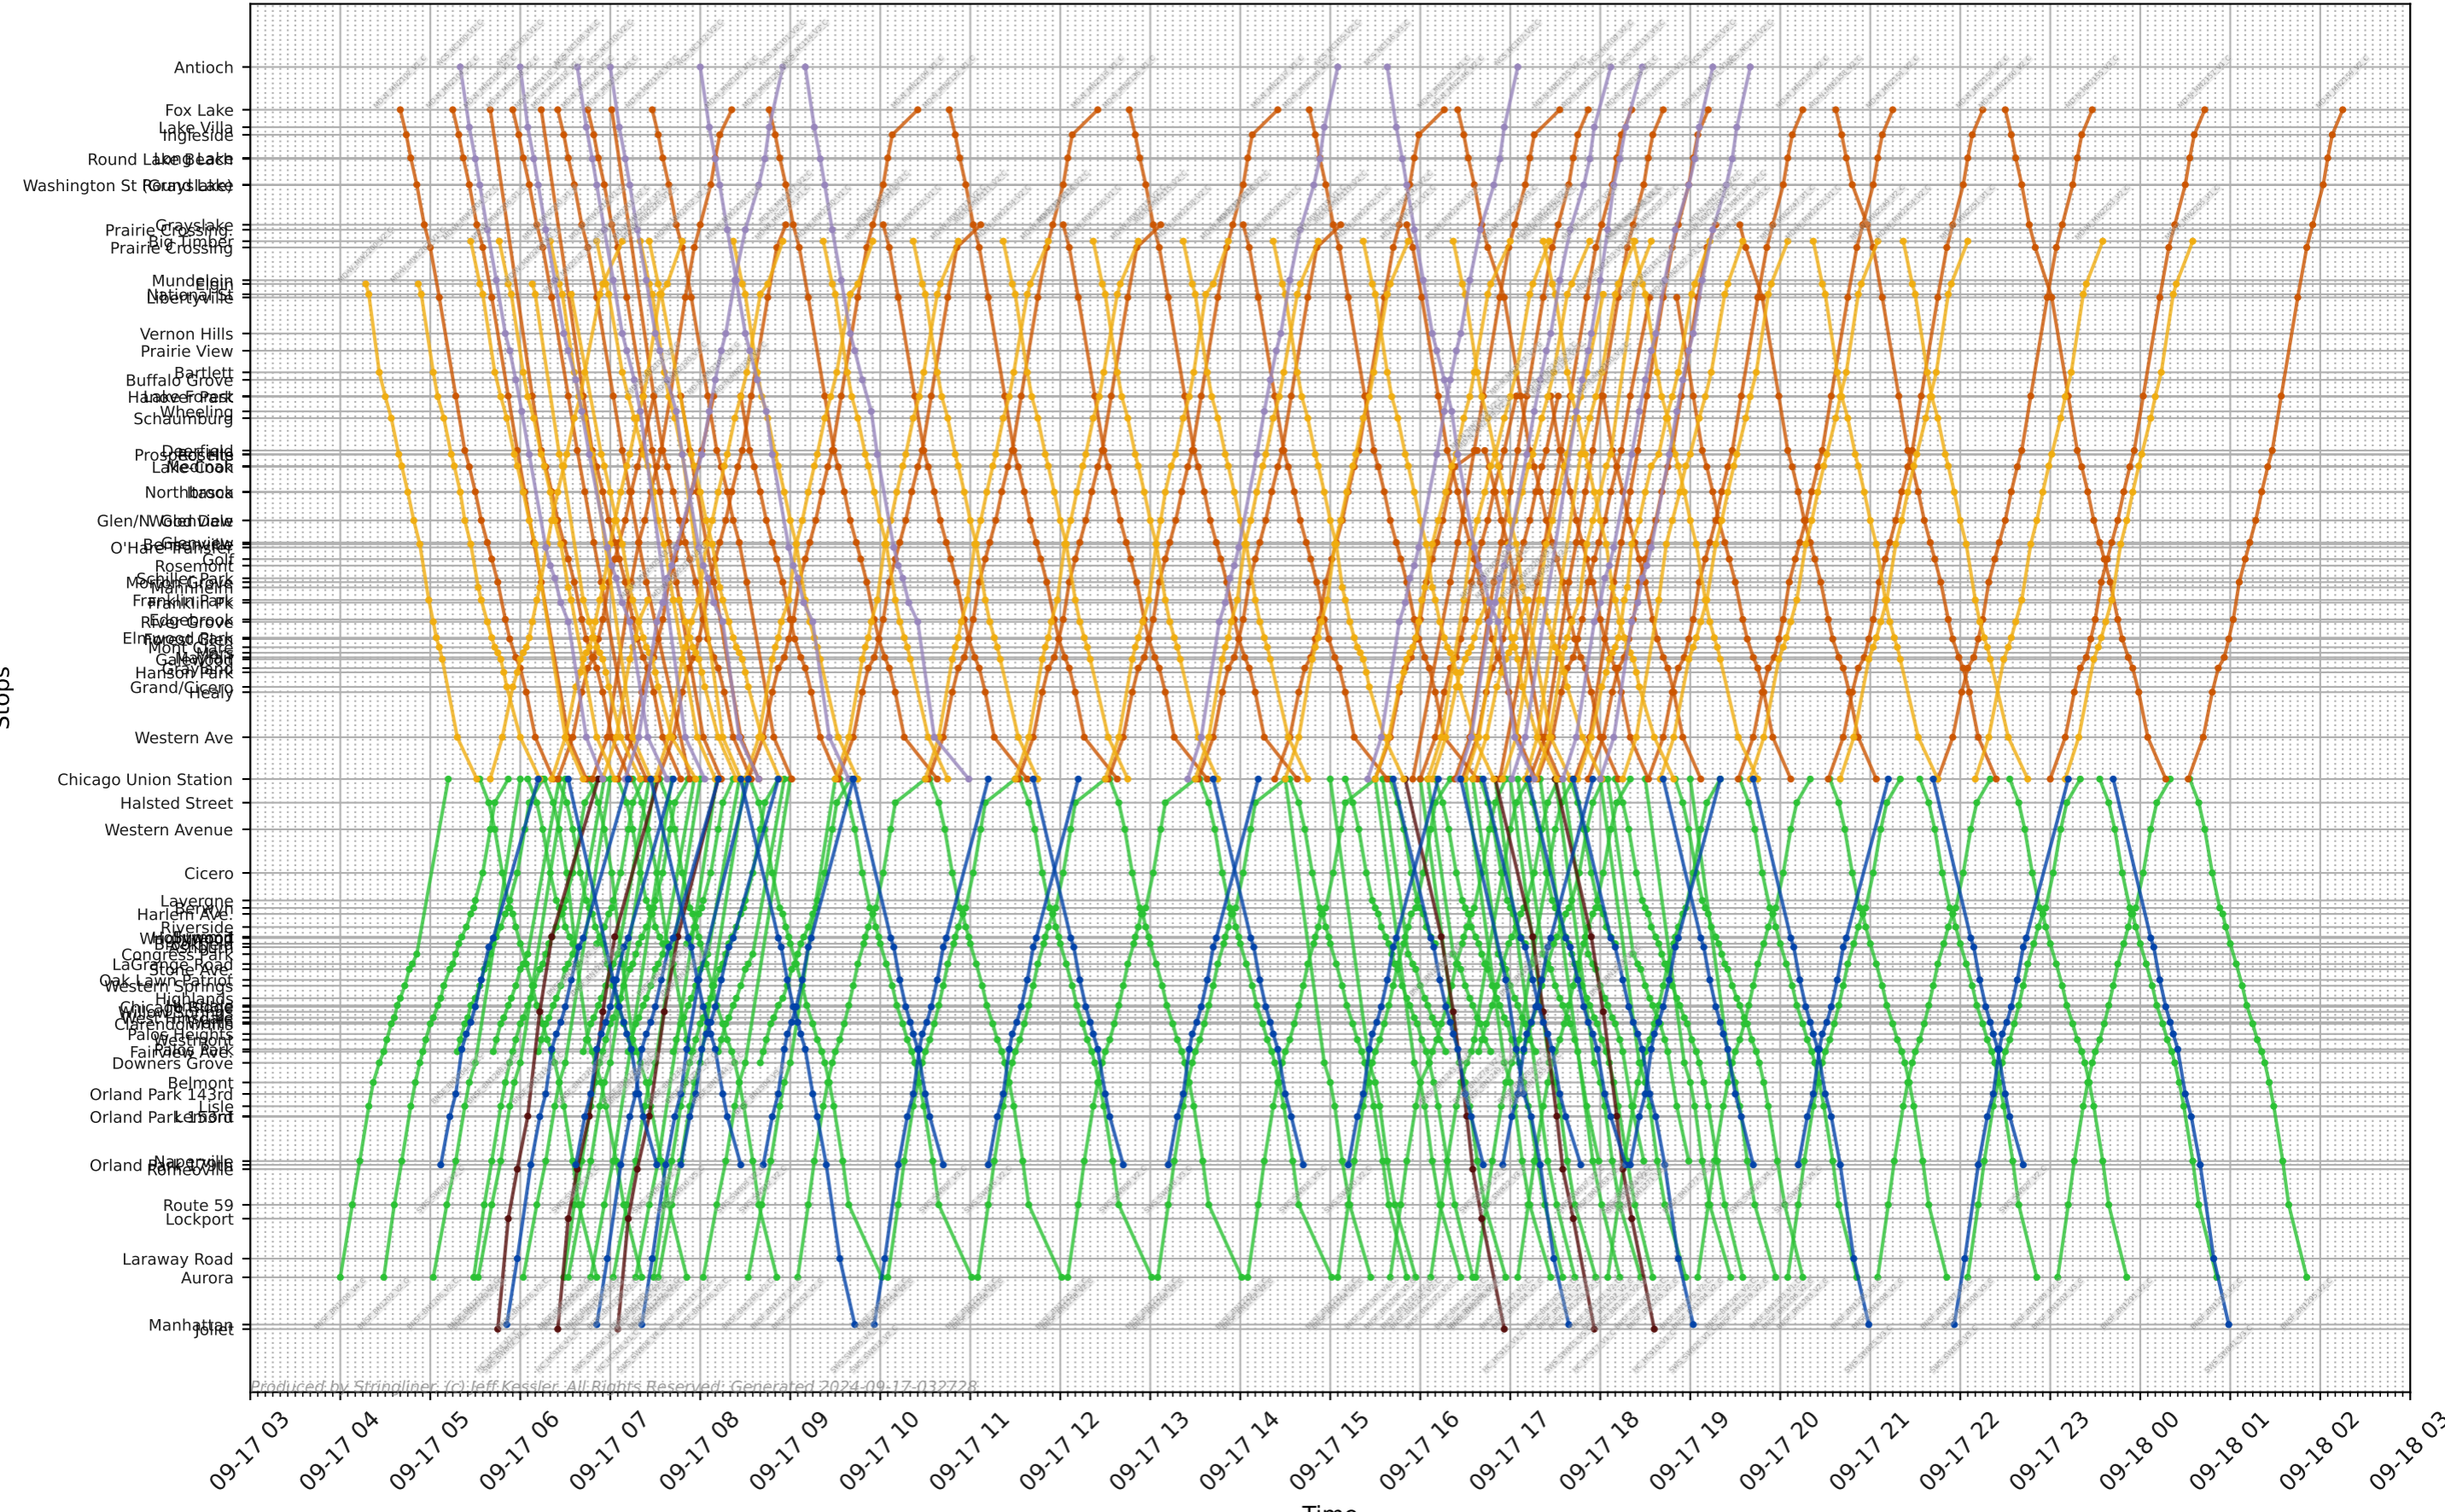

Metra - Union Station

Stops

Time