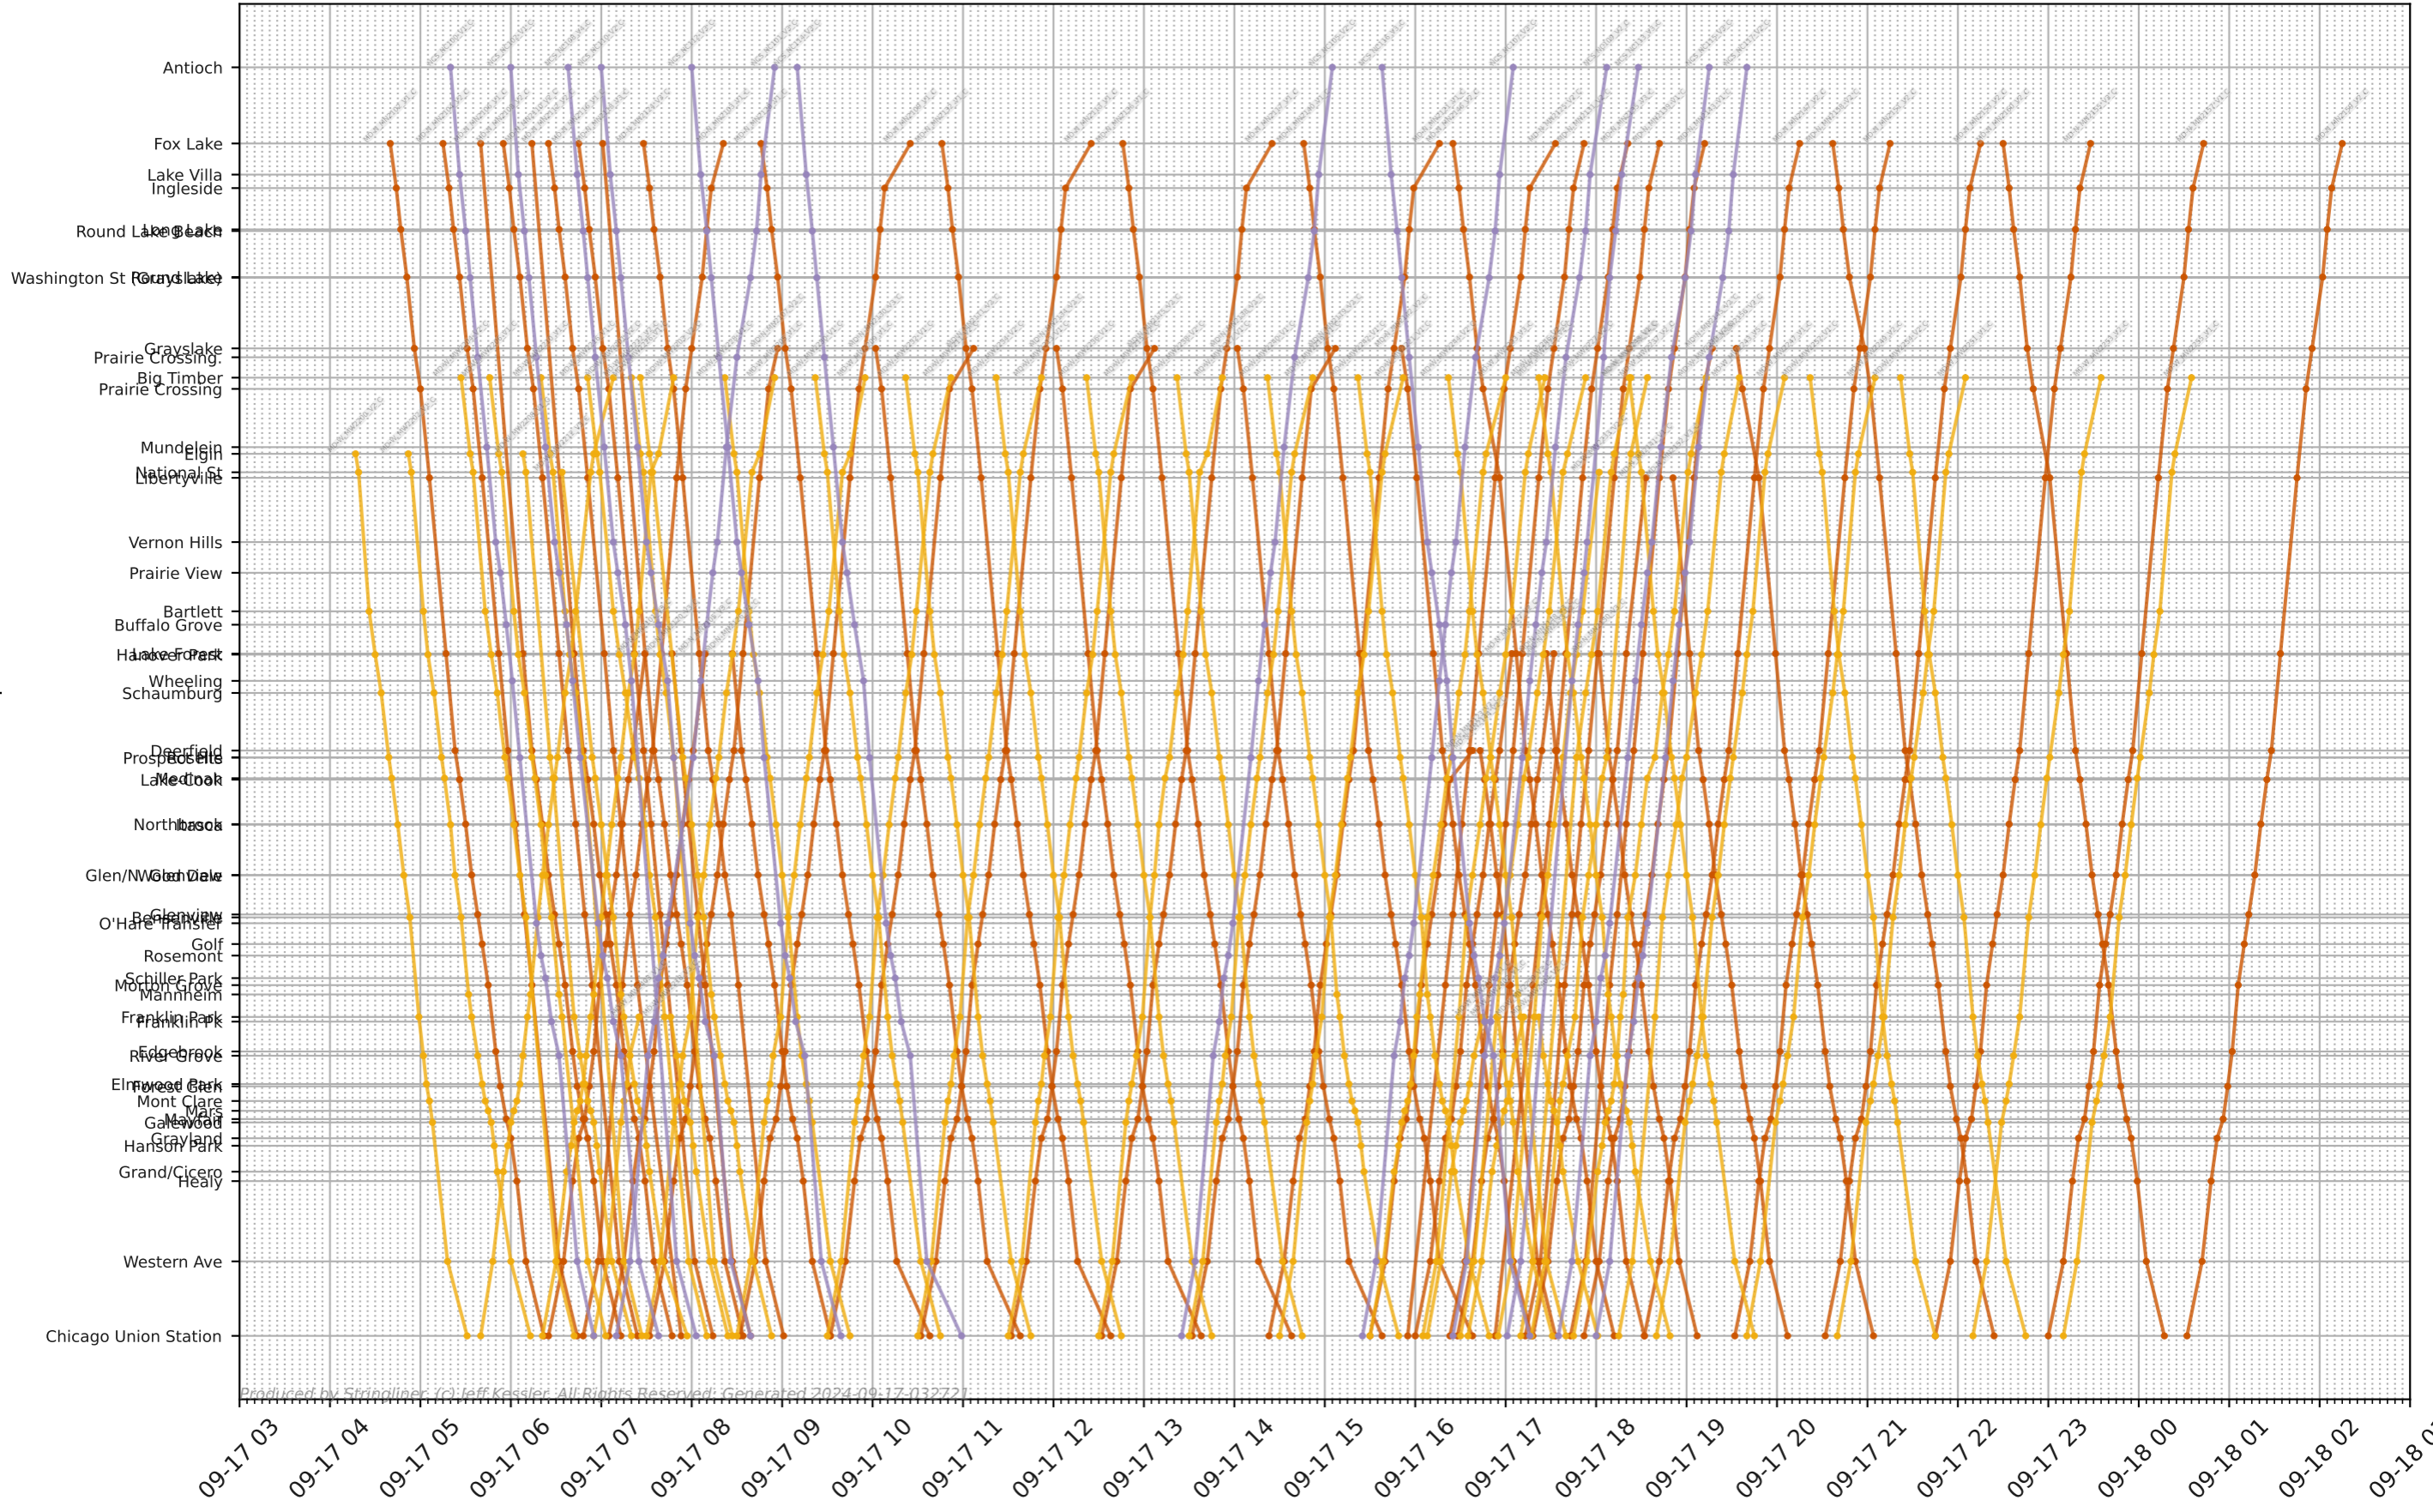

Metra - Union Station North

Produced by Shrinkliner. (c) Jeff Kessler. All Rights Reserved. Generated 2024-09-17-032721