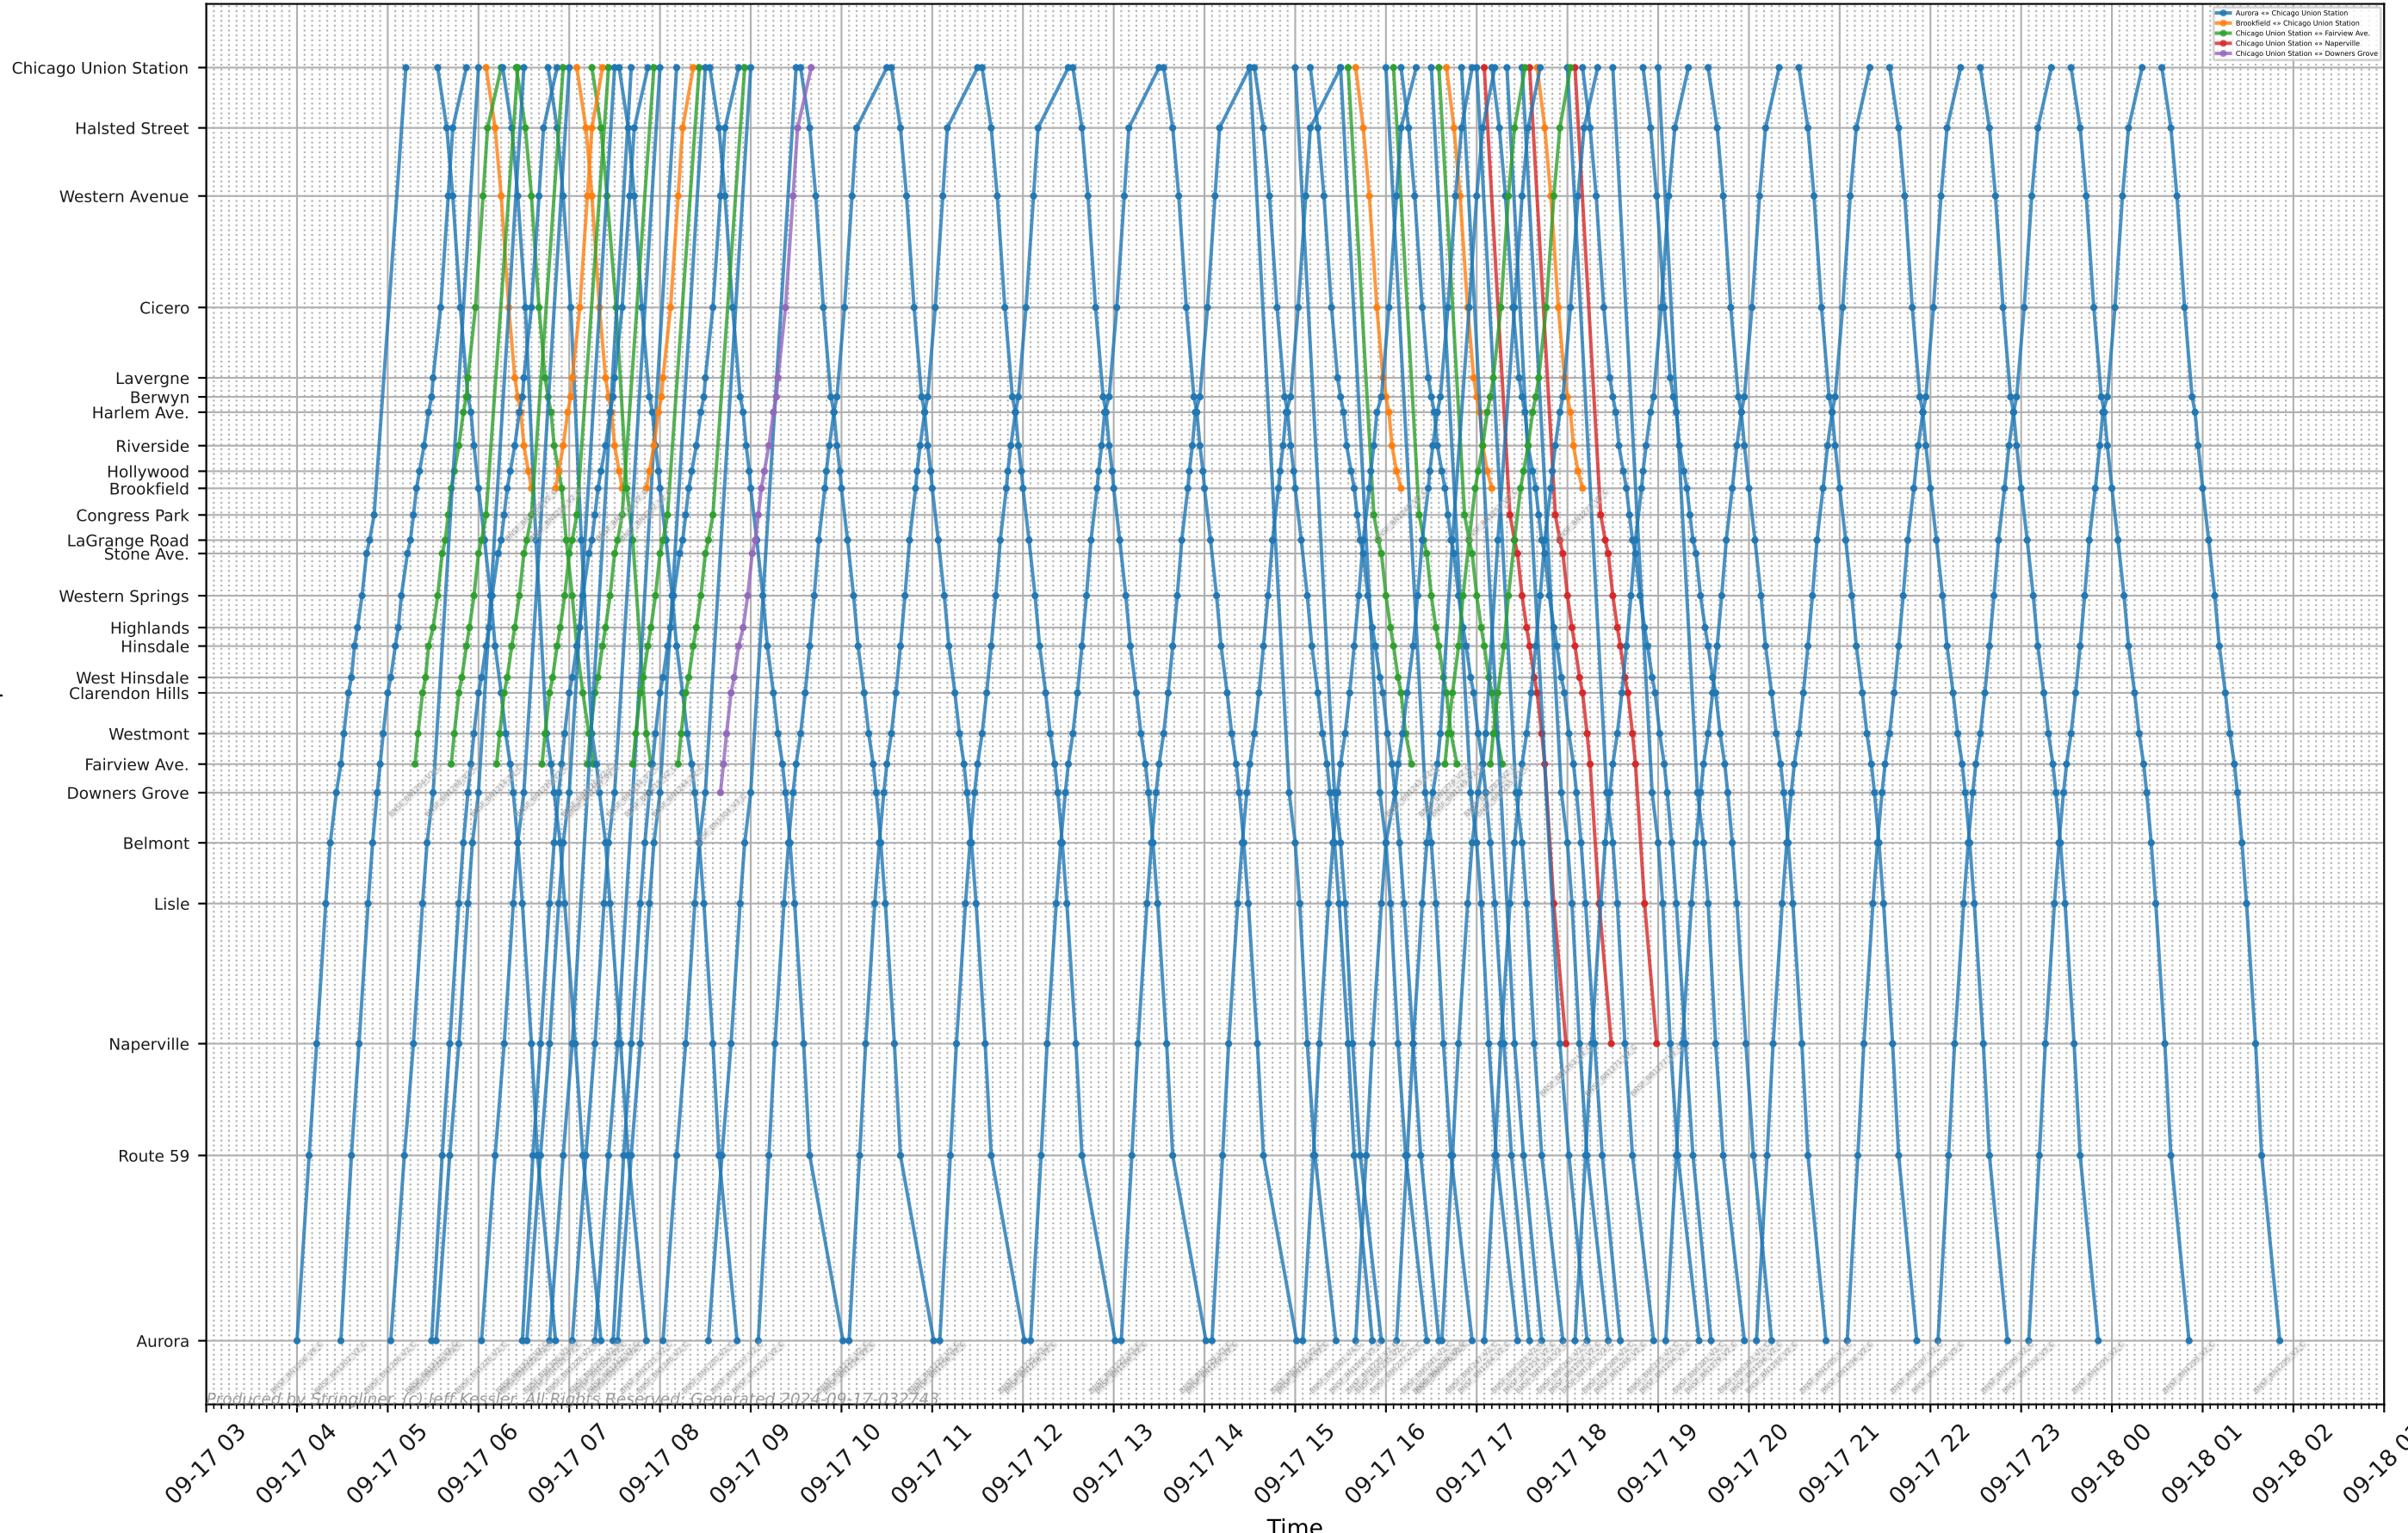

Metra - Burlington Northern

Stops

Time