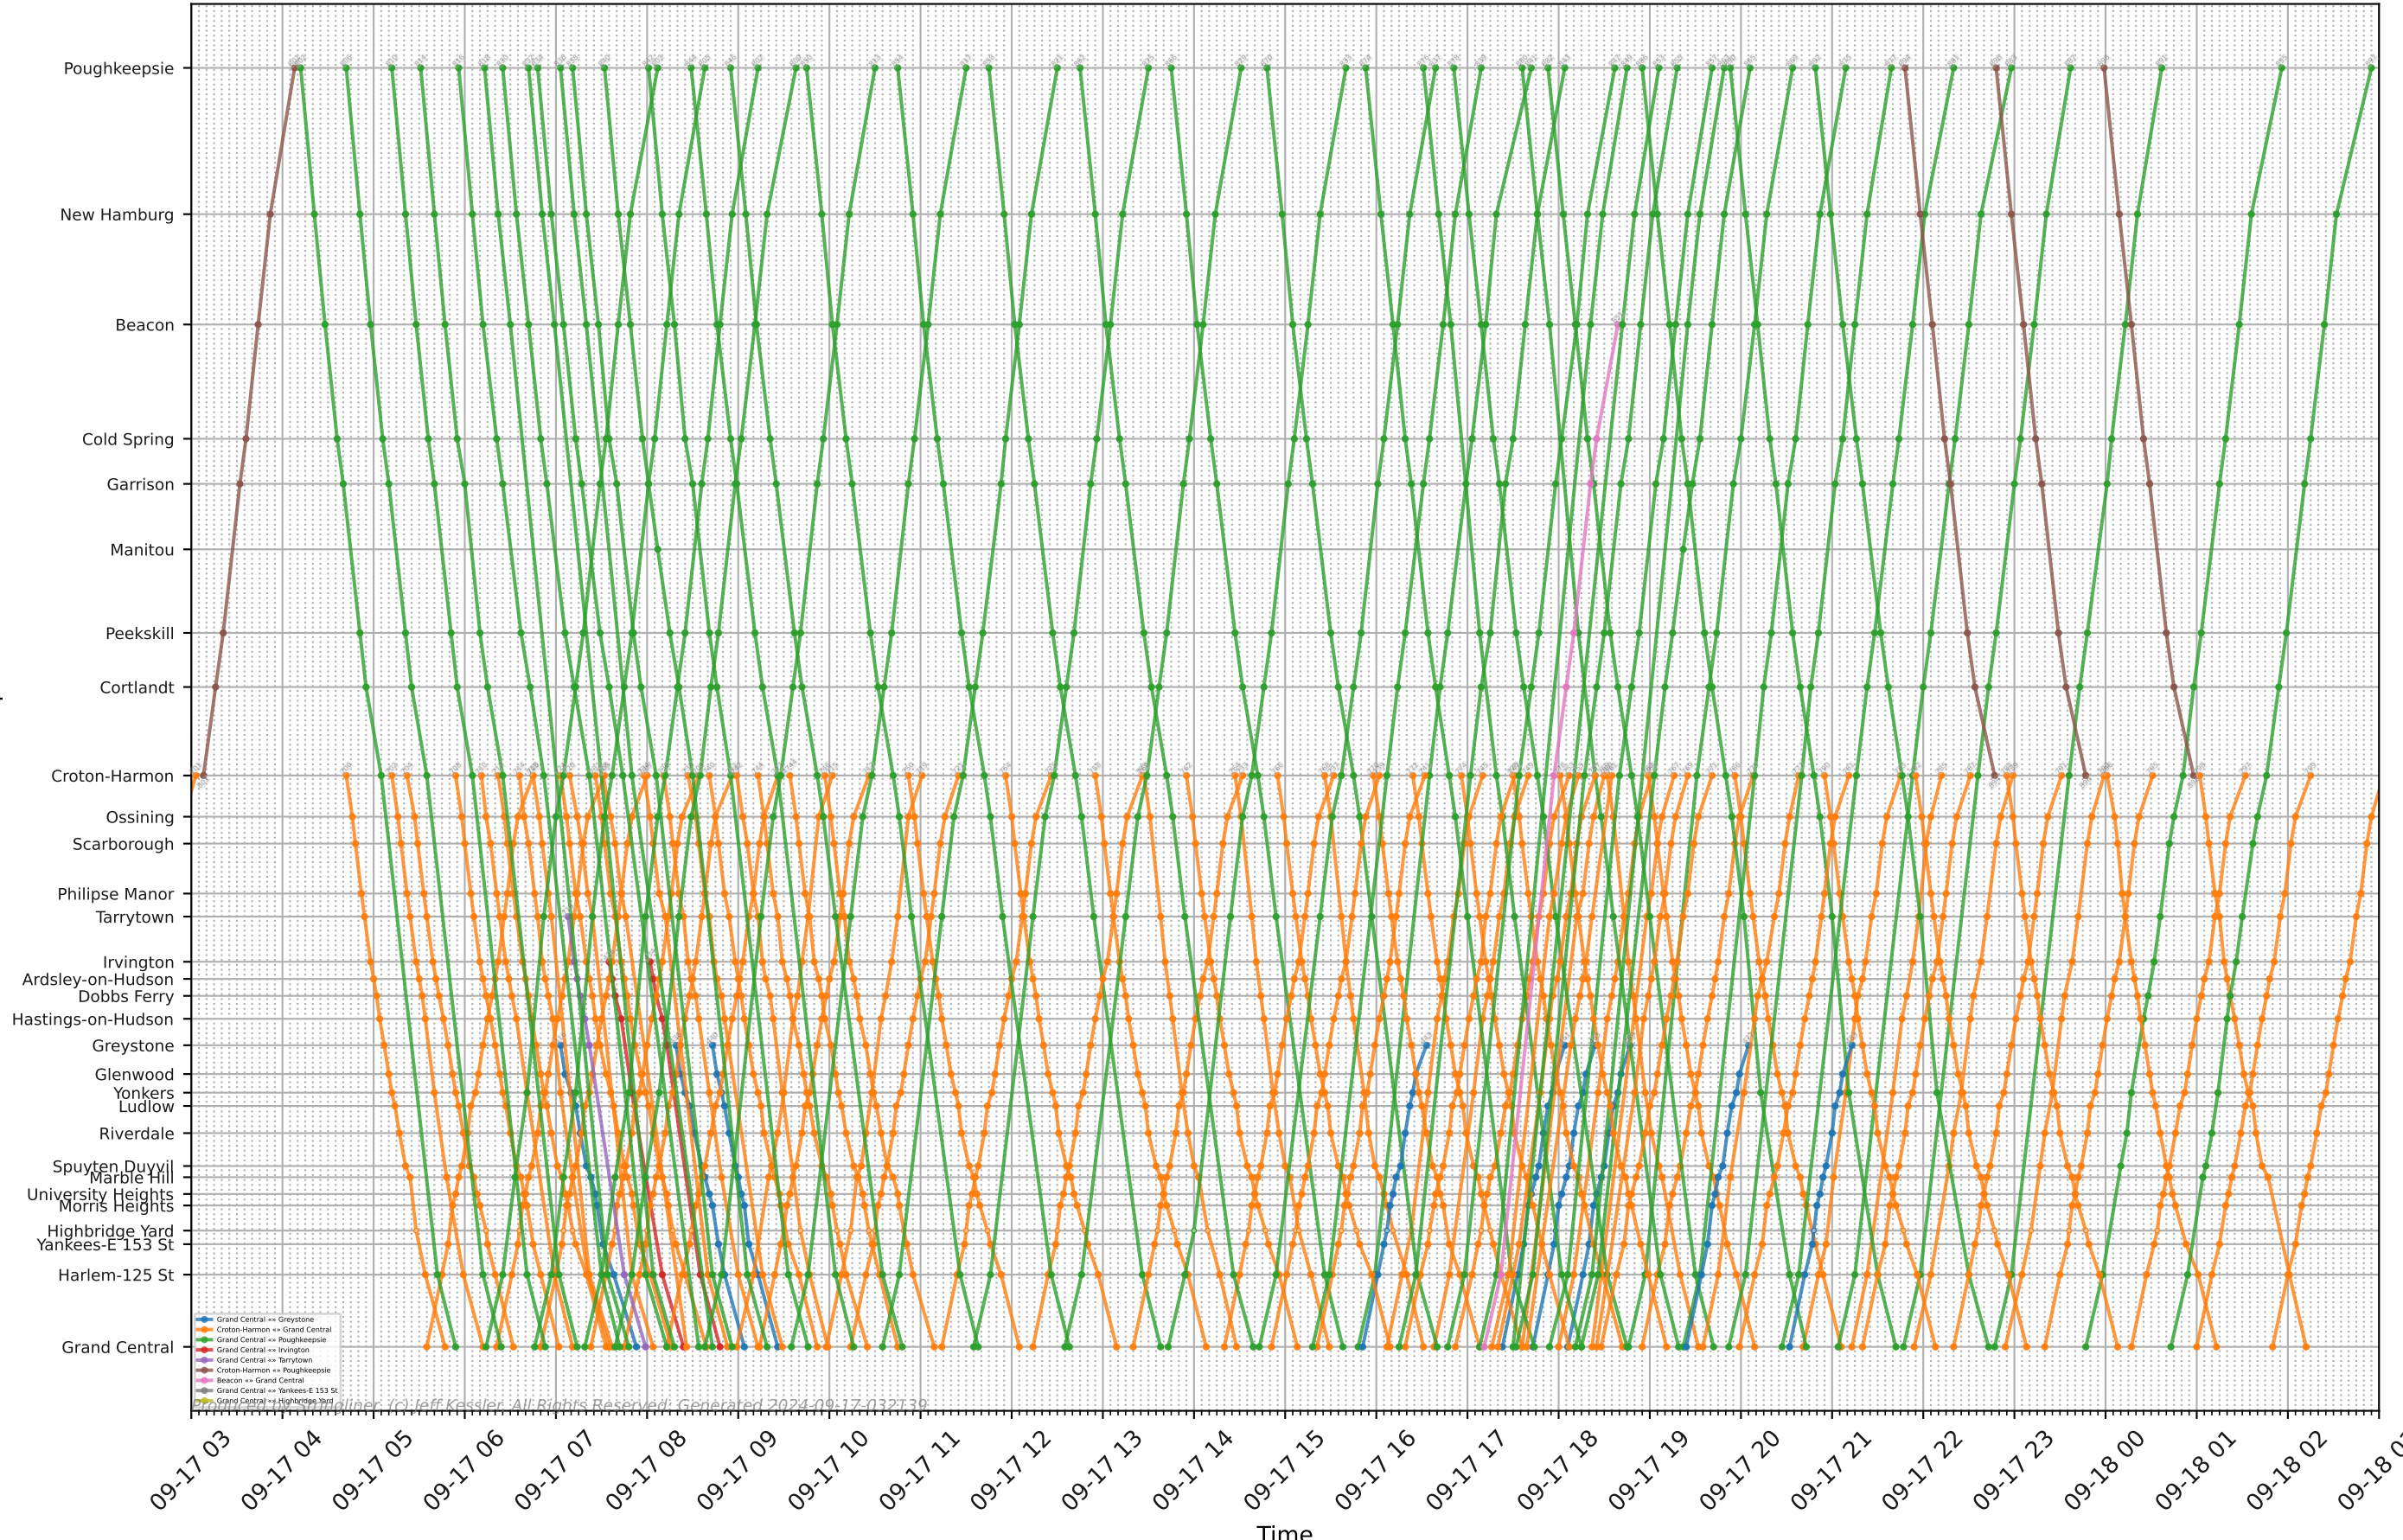

MNR - Hudson Line

MNR (C) Jeff Kessler. All Rights Reserved. Generated 2024-09-17-03:21:39