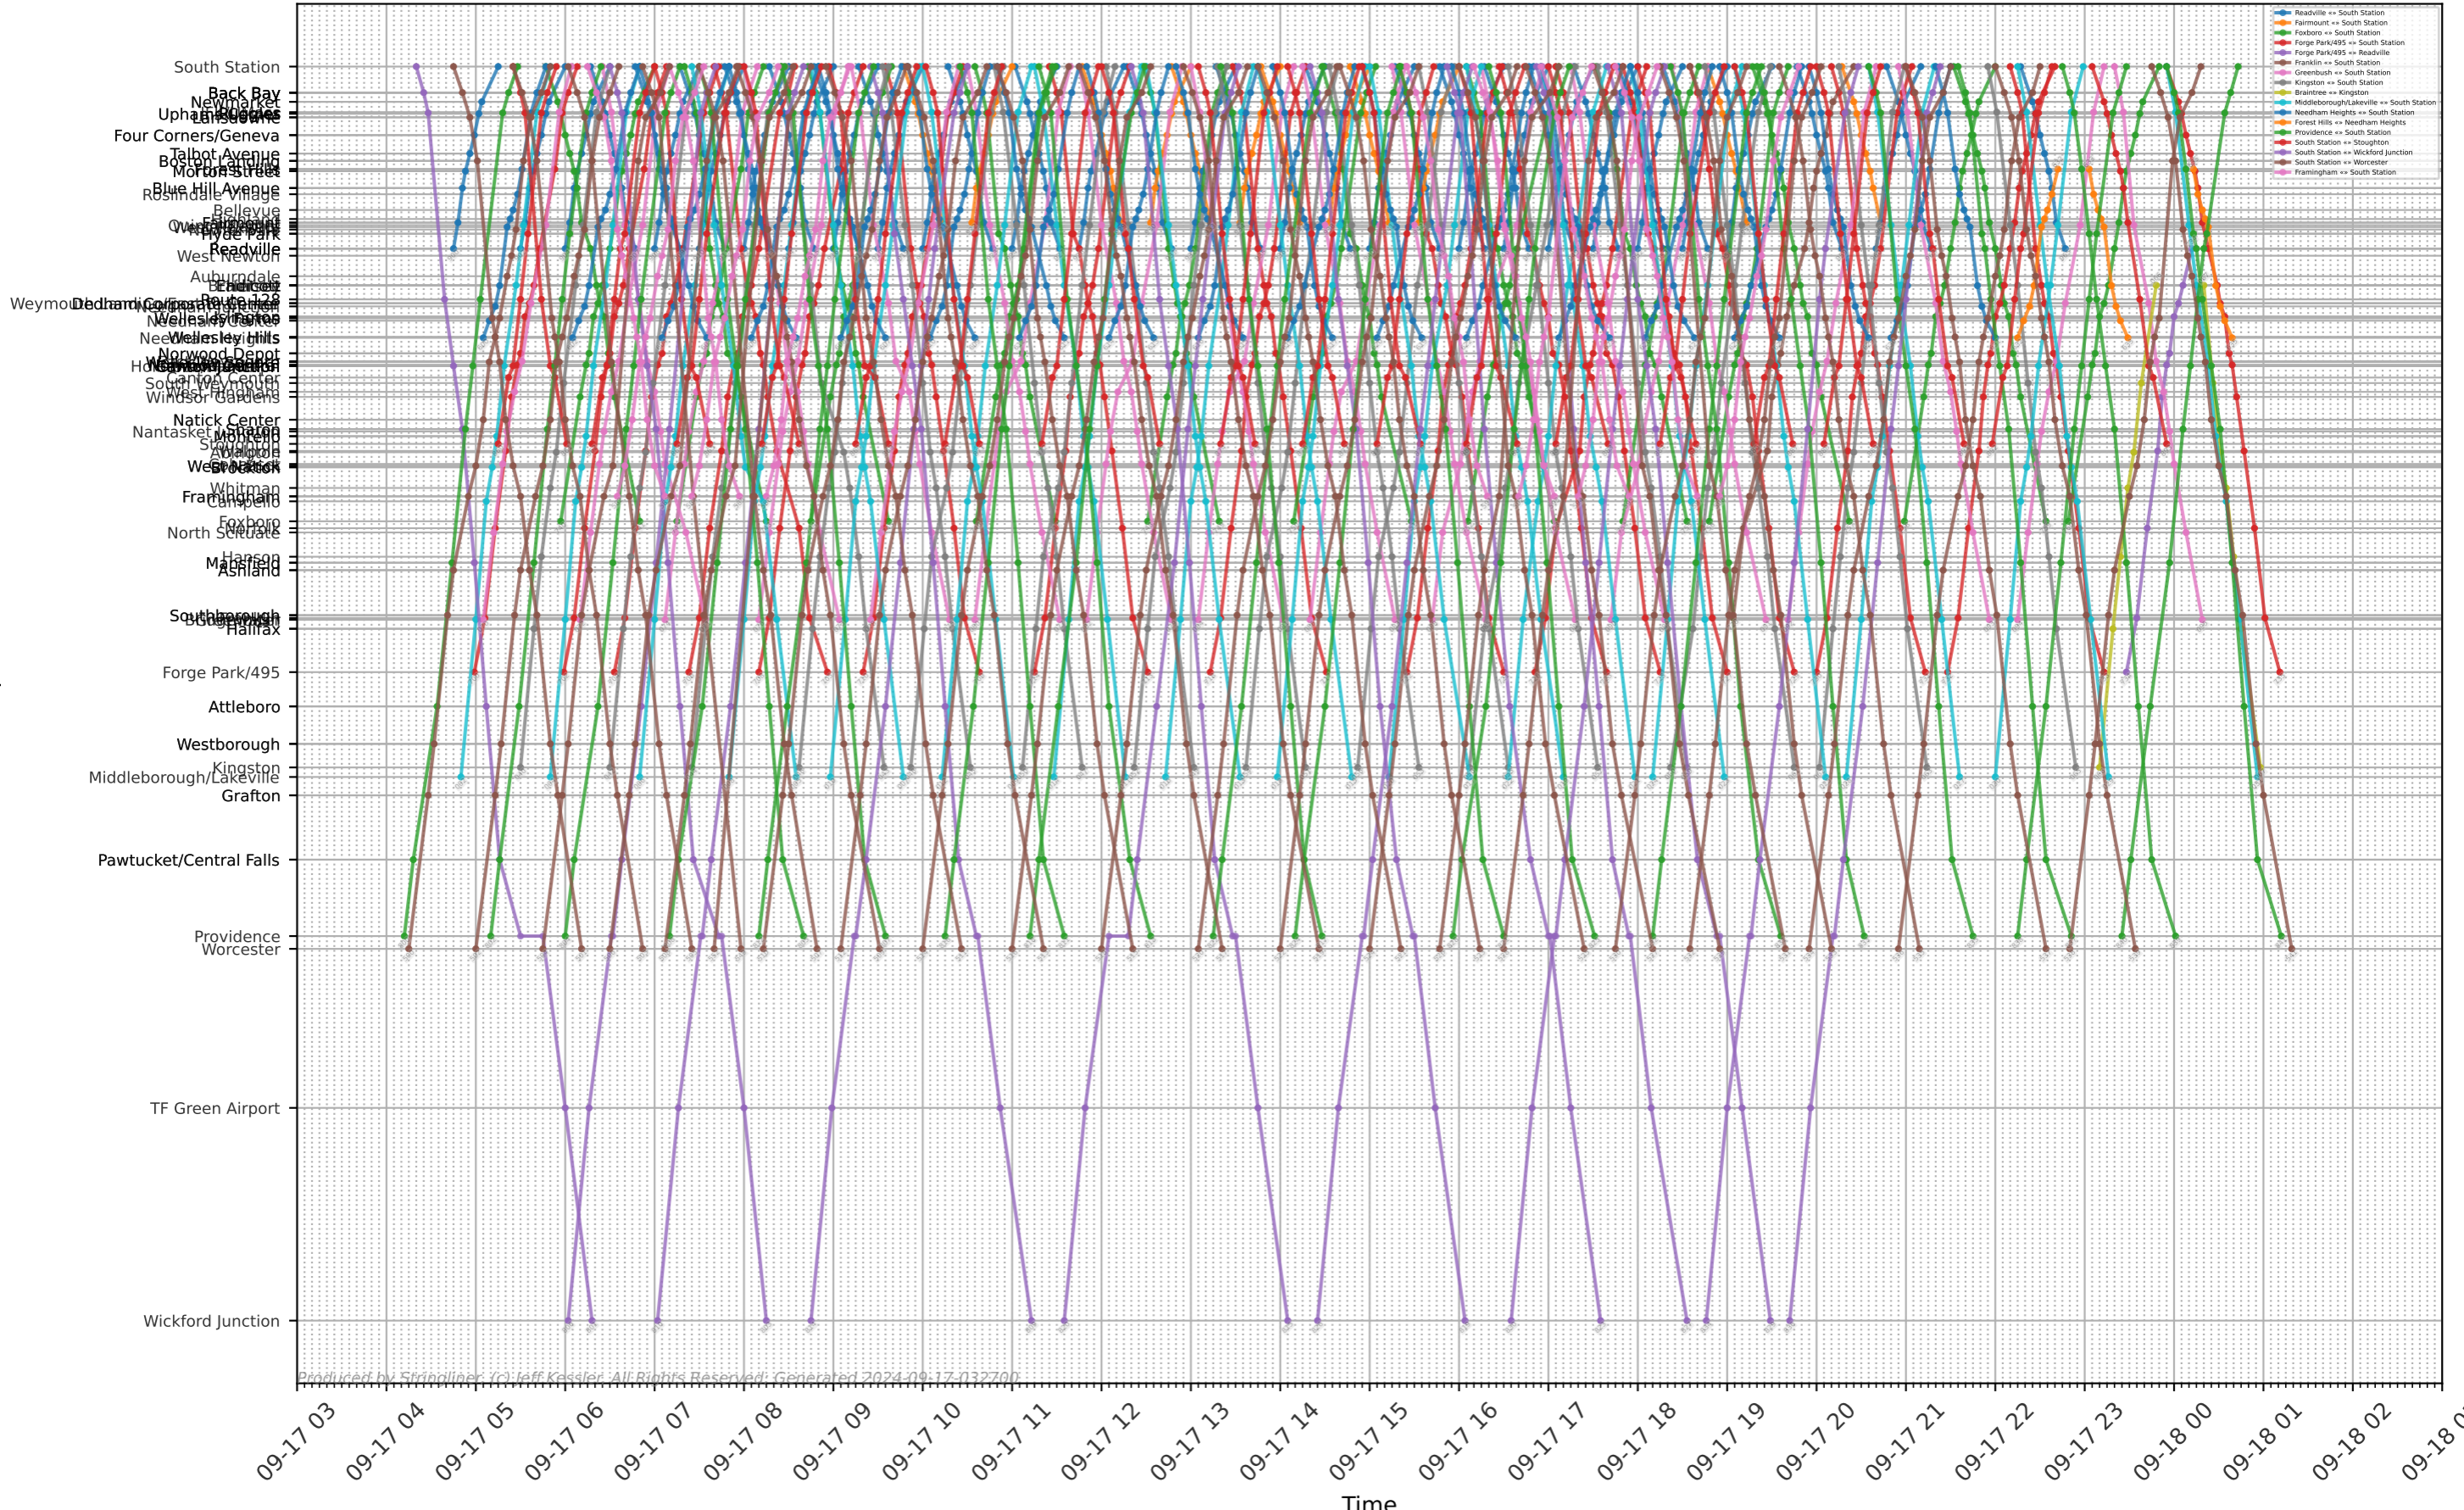

# MBTA CR - South Side

Produced by Straliner (C) Jeff Kessler. All Rights Reserved. Generated 2024-09-17-032700

Time