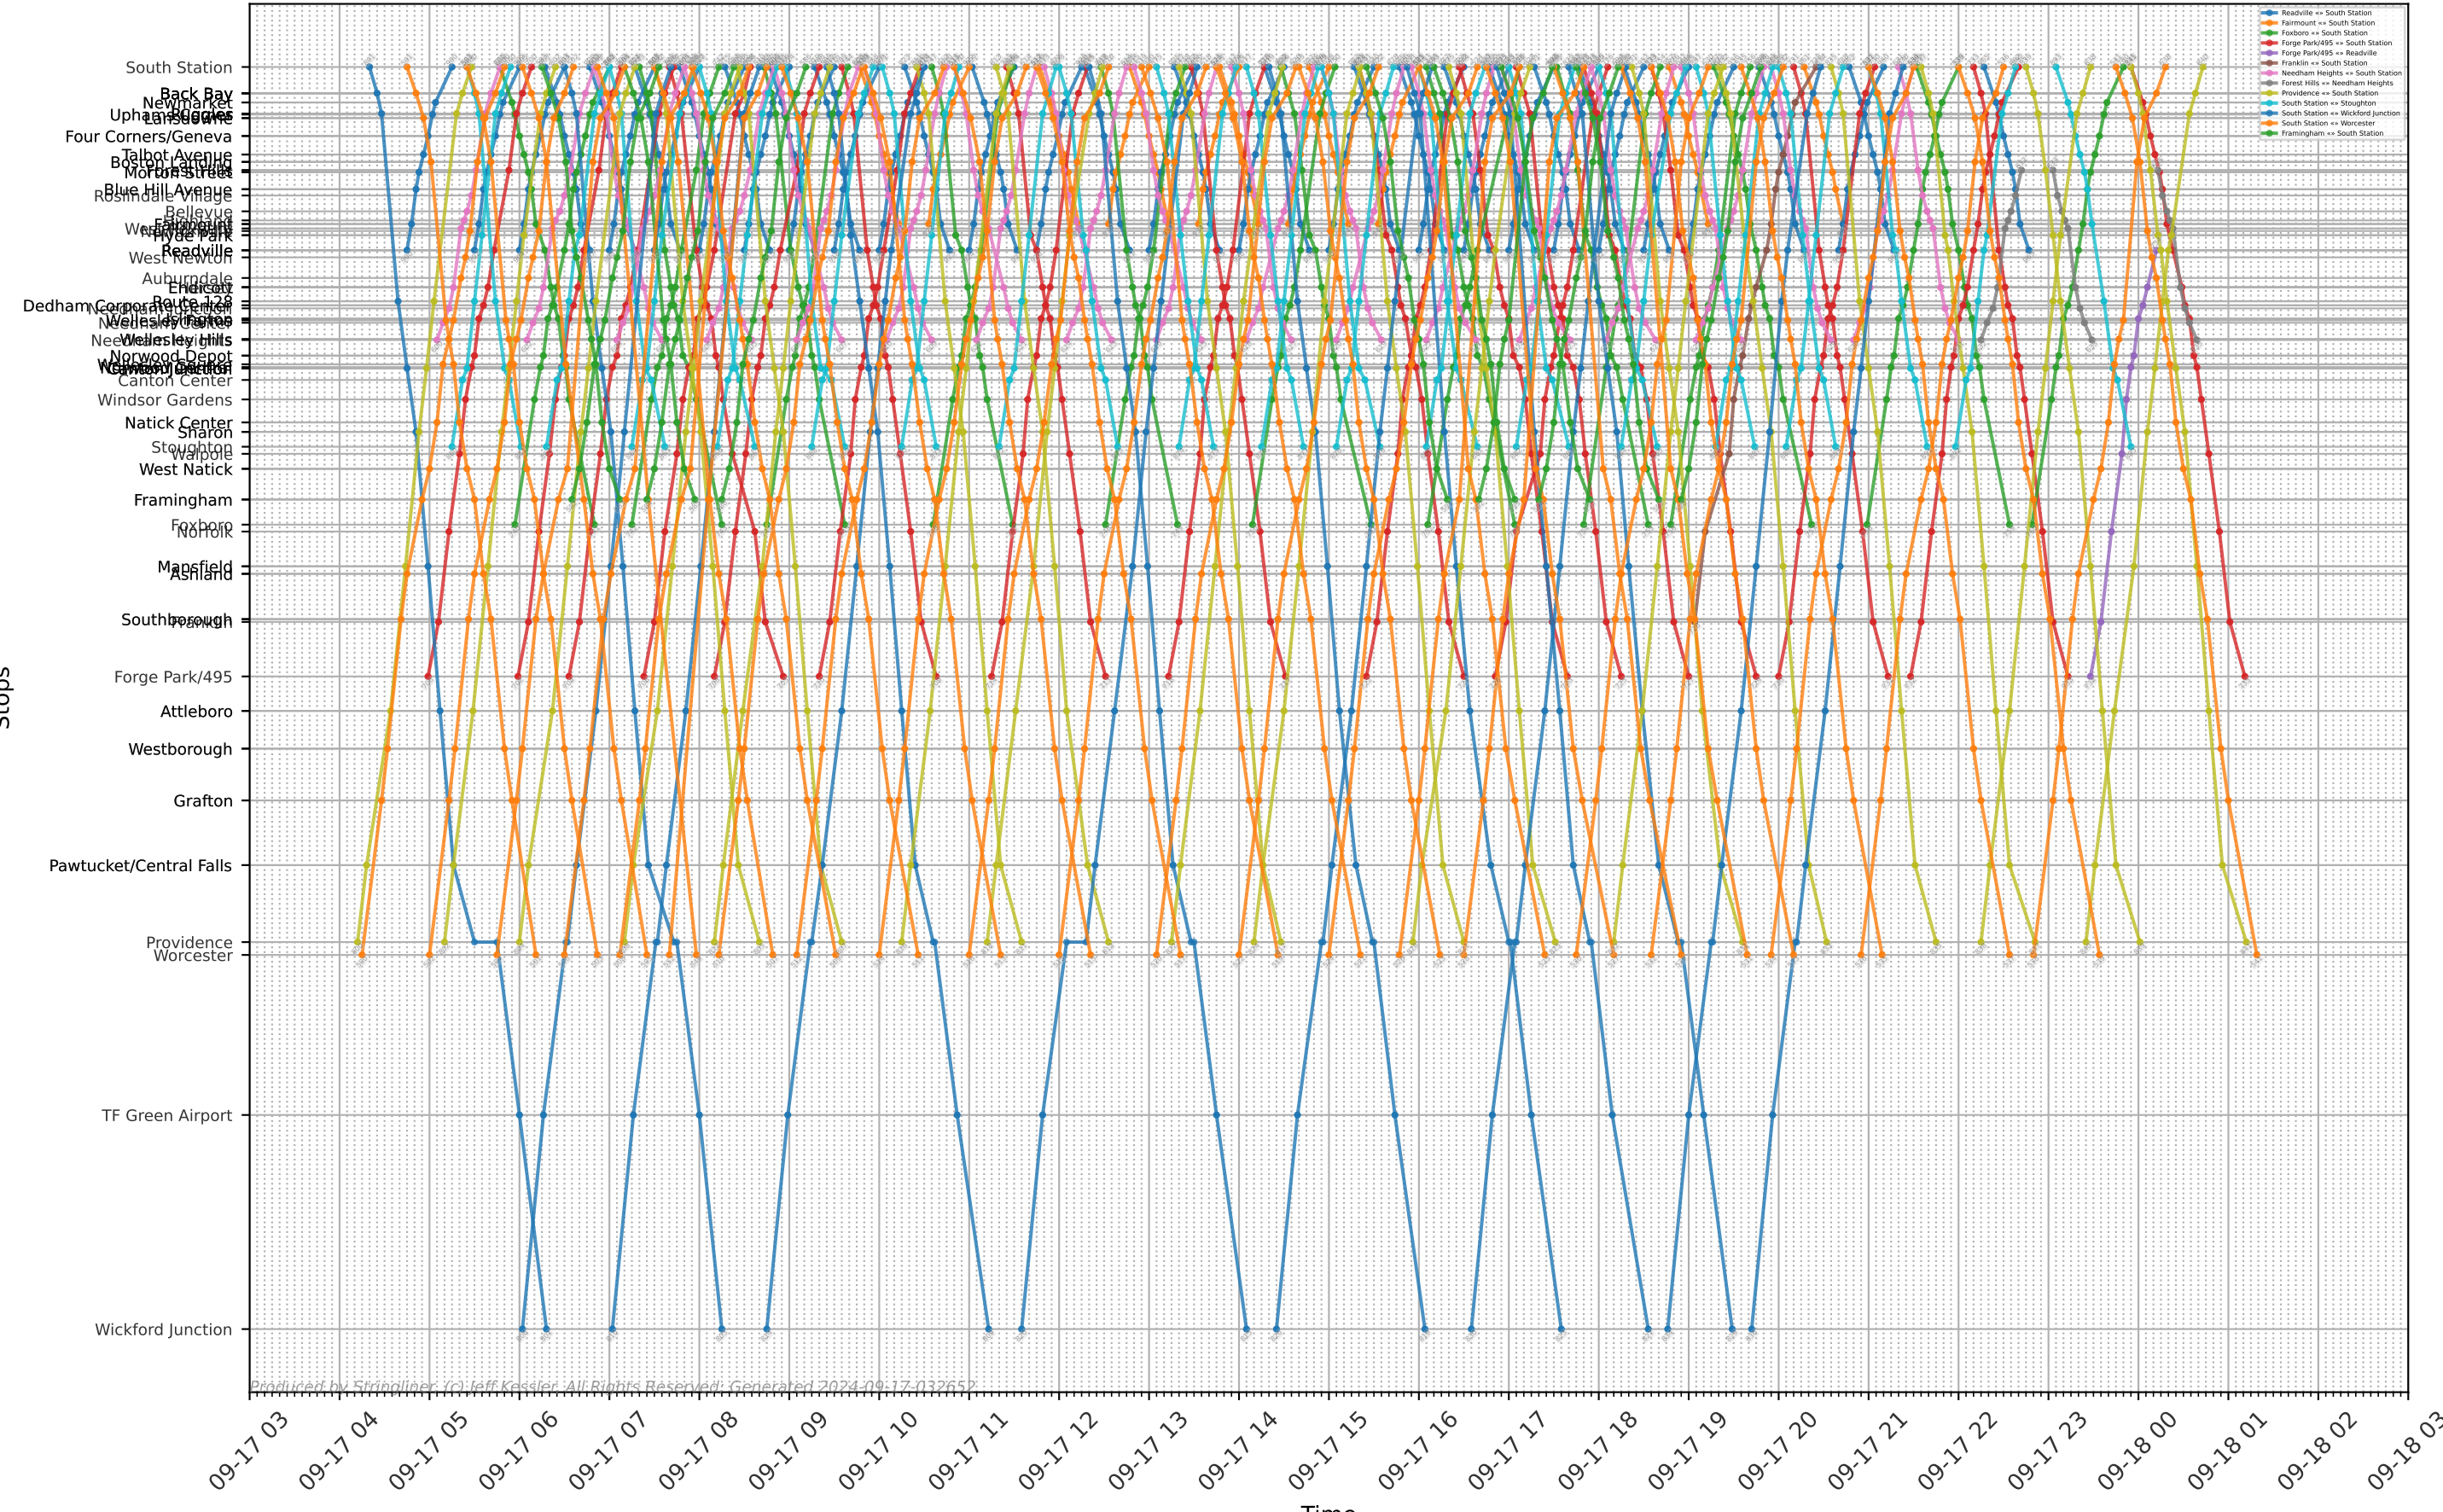

MBTA CR - Branch Lines

Produced by Stringliner. (c) Jeff Kessler. All Rights Reserved. Generated 2024-09-17-03:26:52