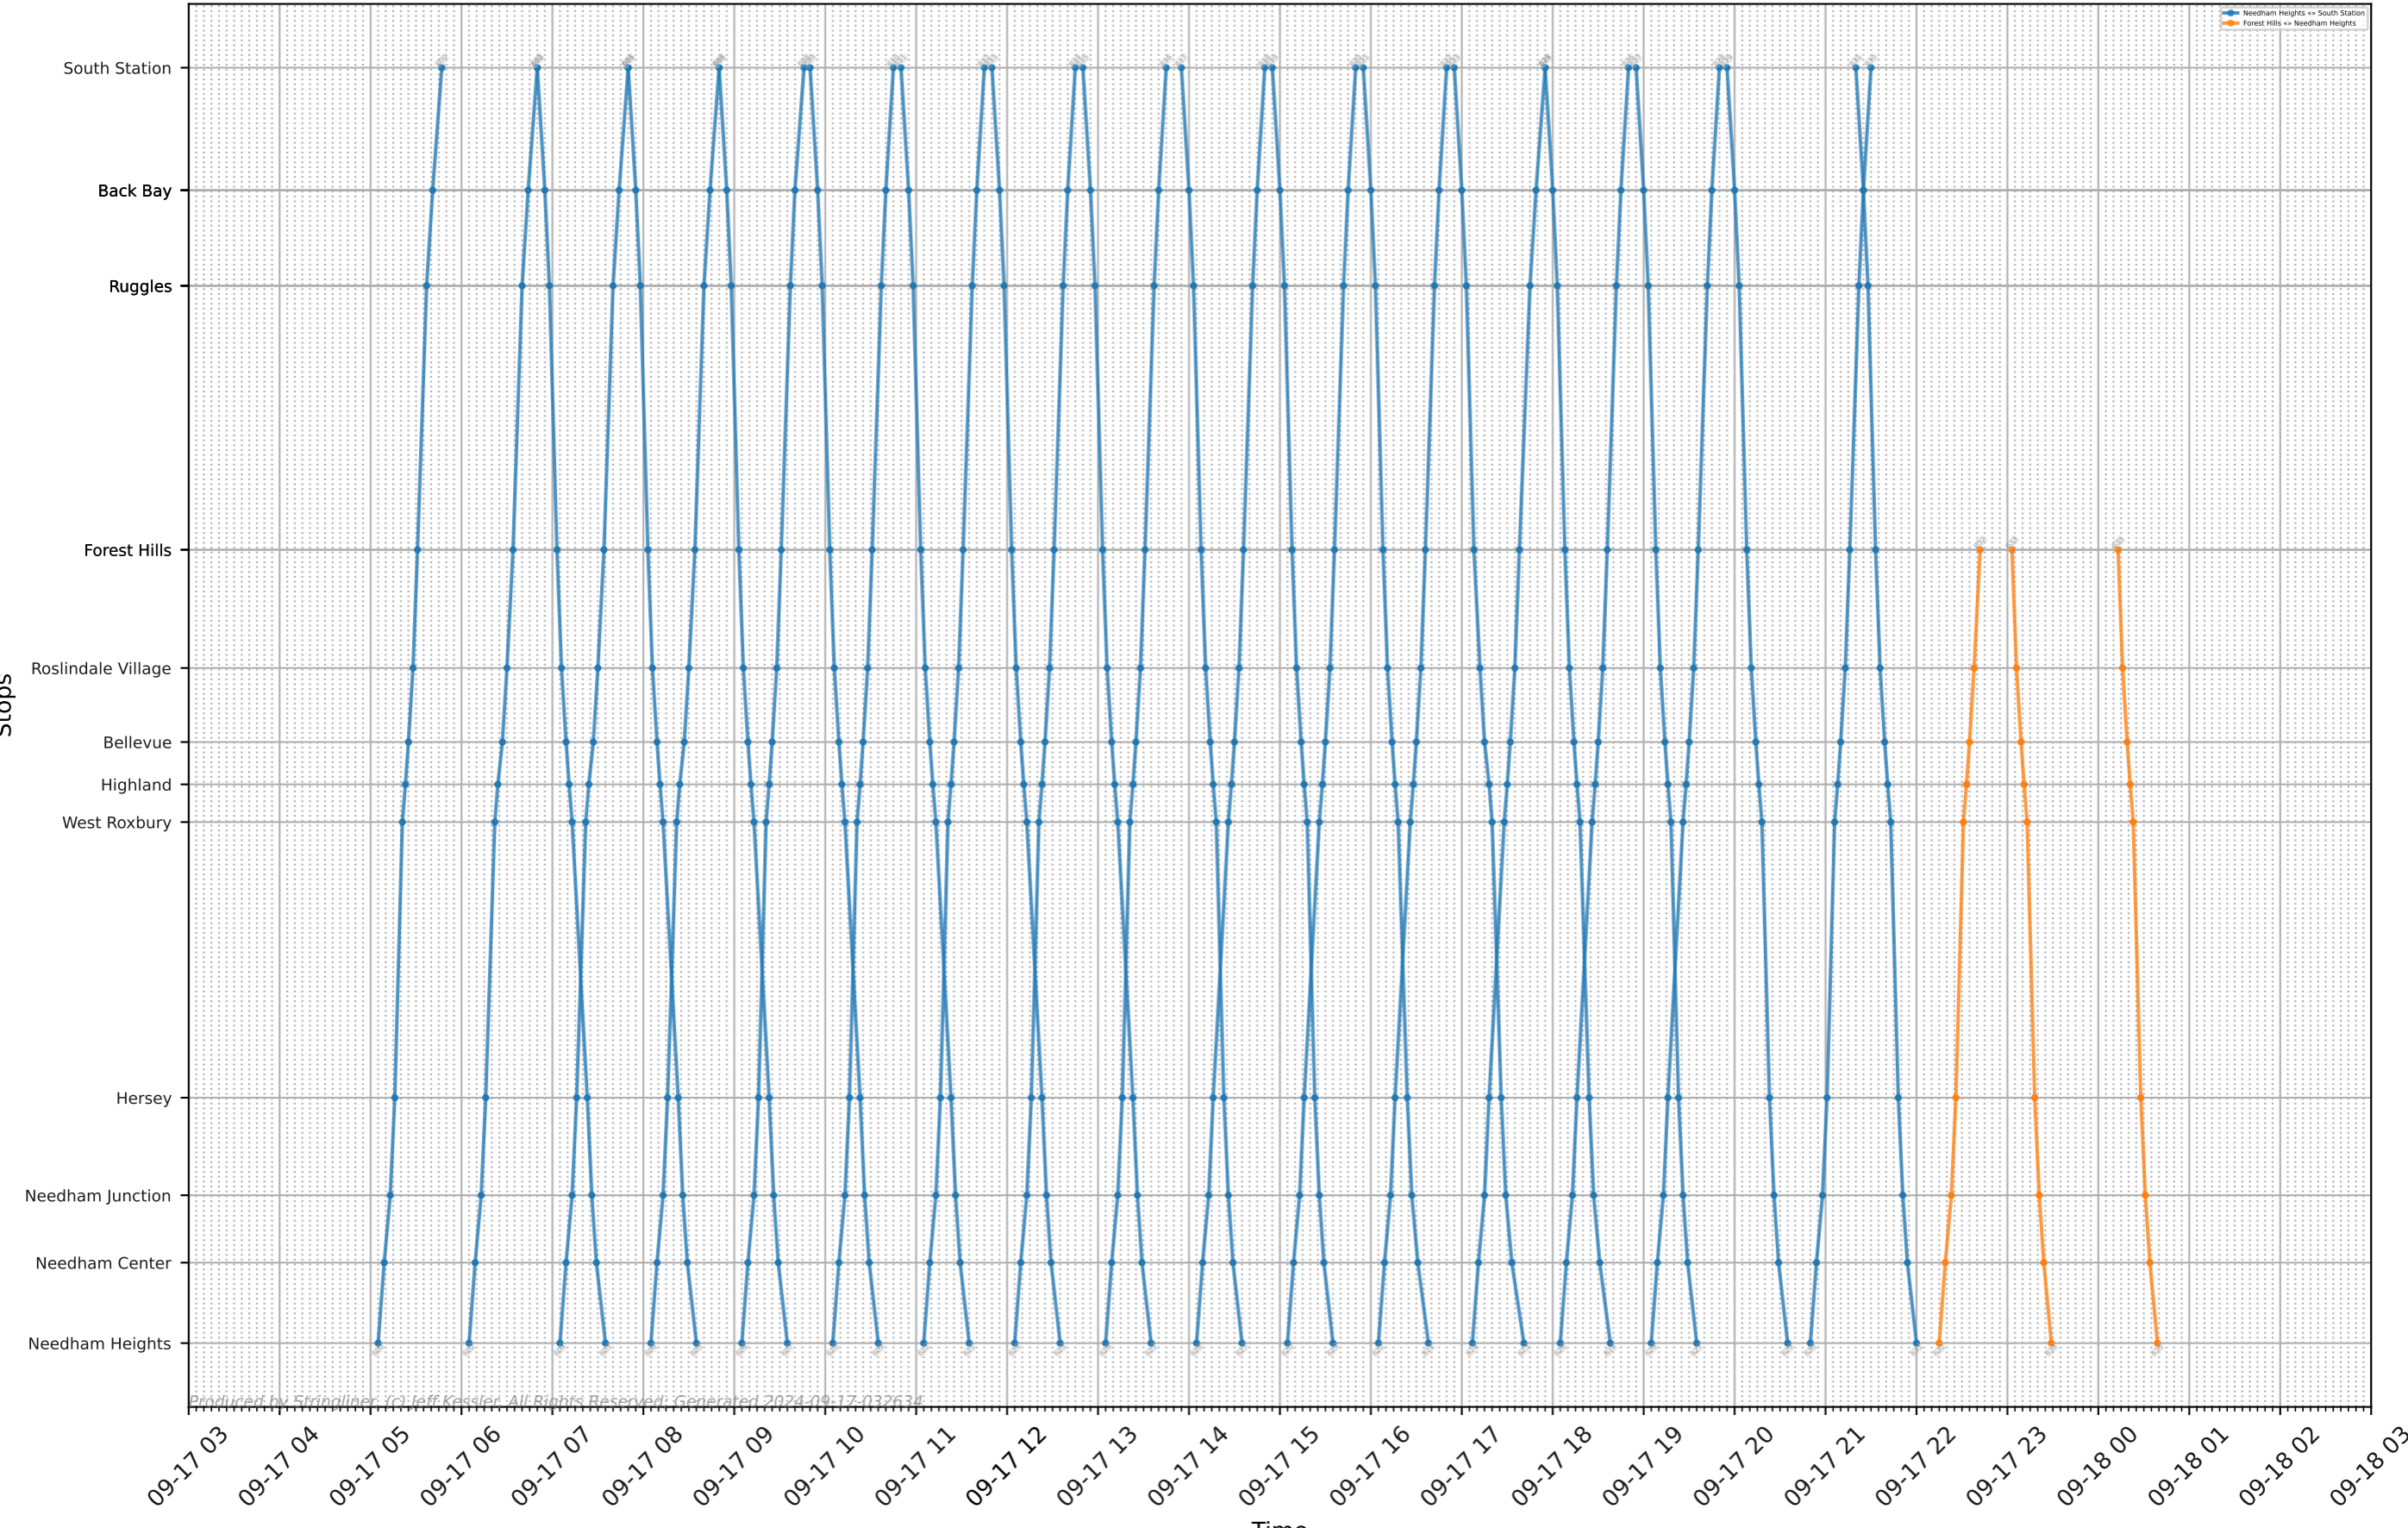

MBTA CR - 0600 Needham

Produced by Stringliner (C) Jeff Kessler. All Rights Reserved. Generated 2024-09-17-032634