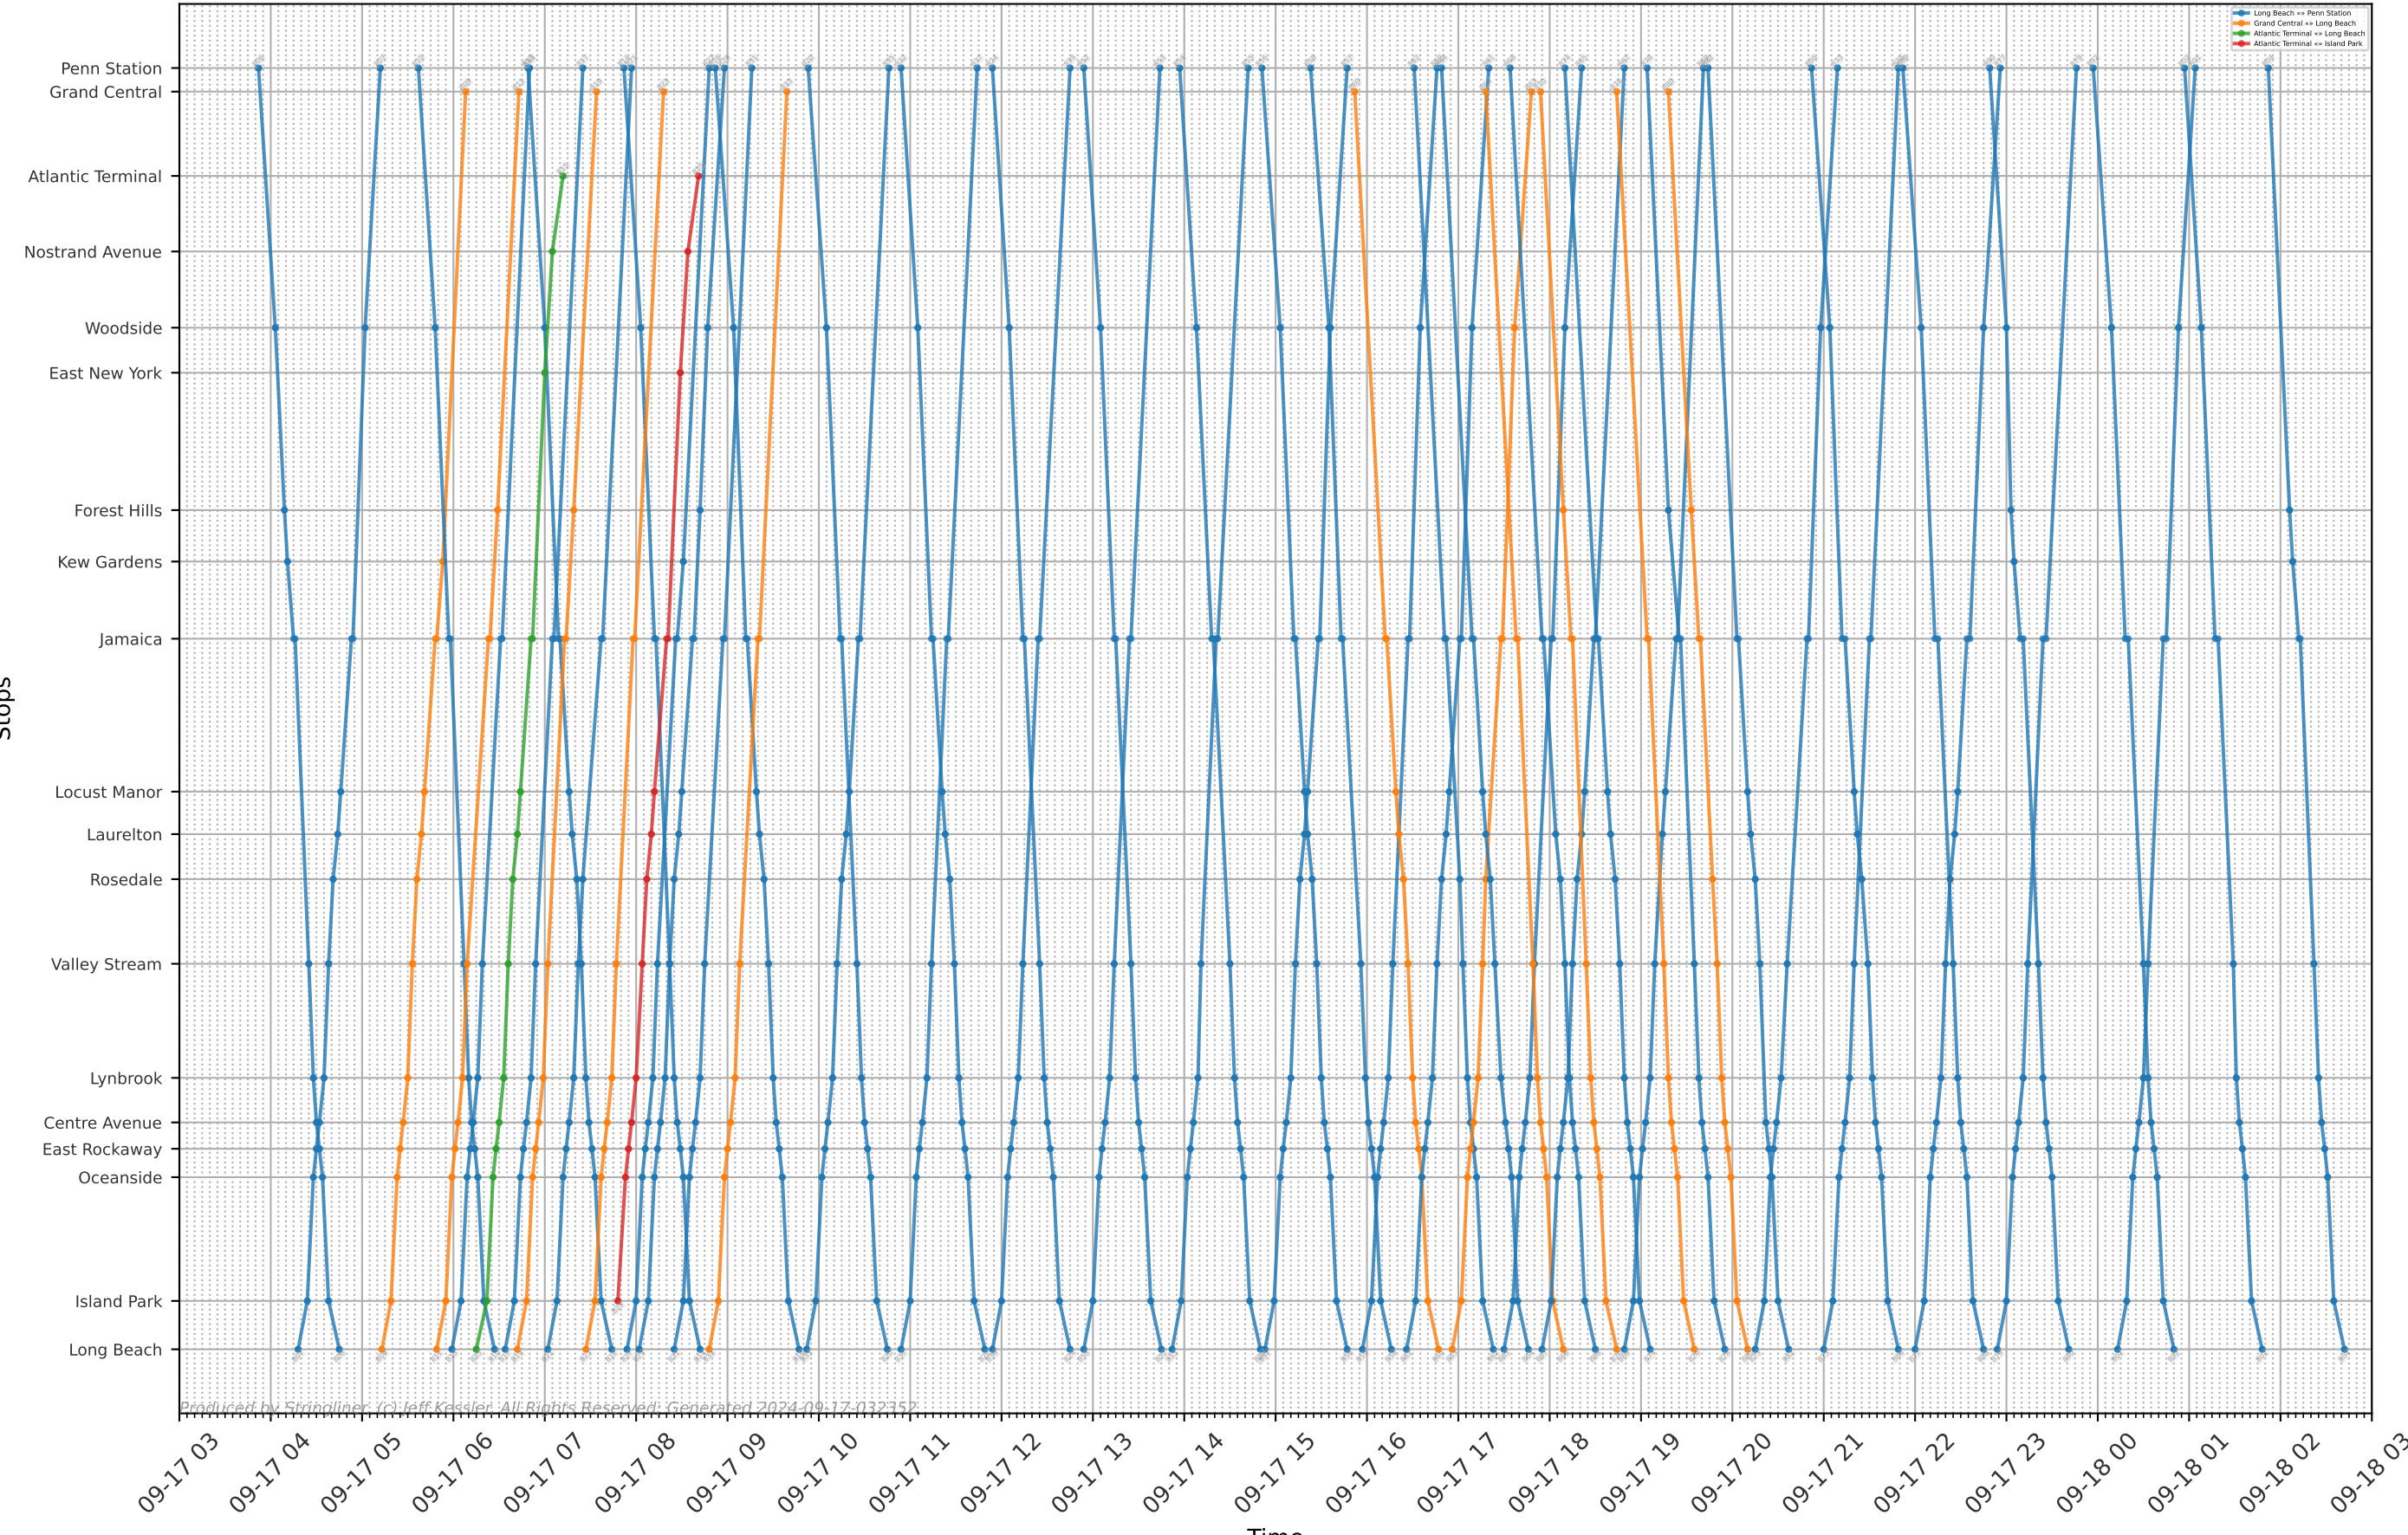

LIRR - Long Beach Branch

Produced by Stringliner. © Jeff Kessler. All Rights Reserved. Generated 2024-09-17-032352