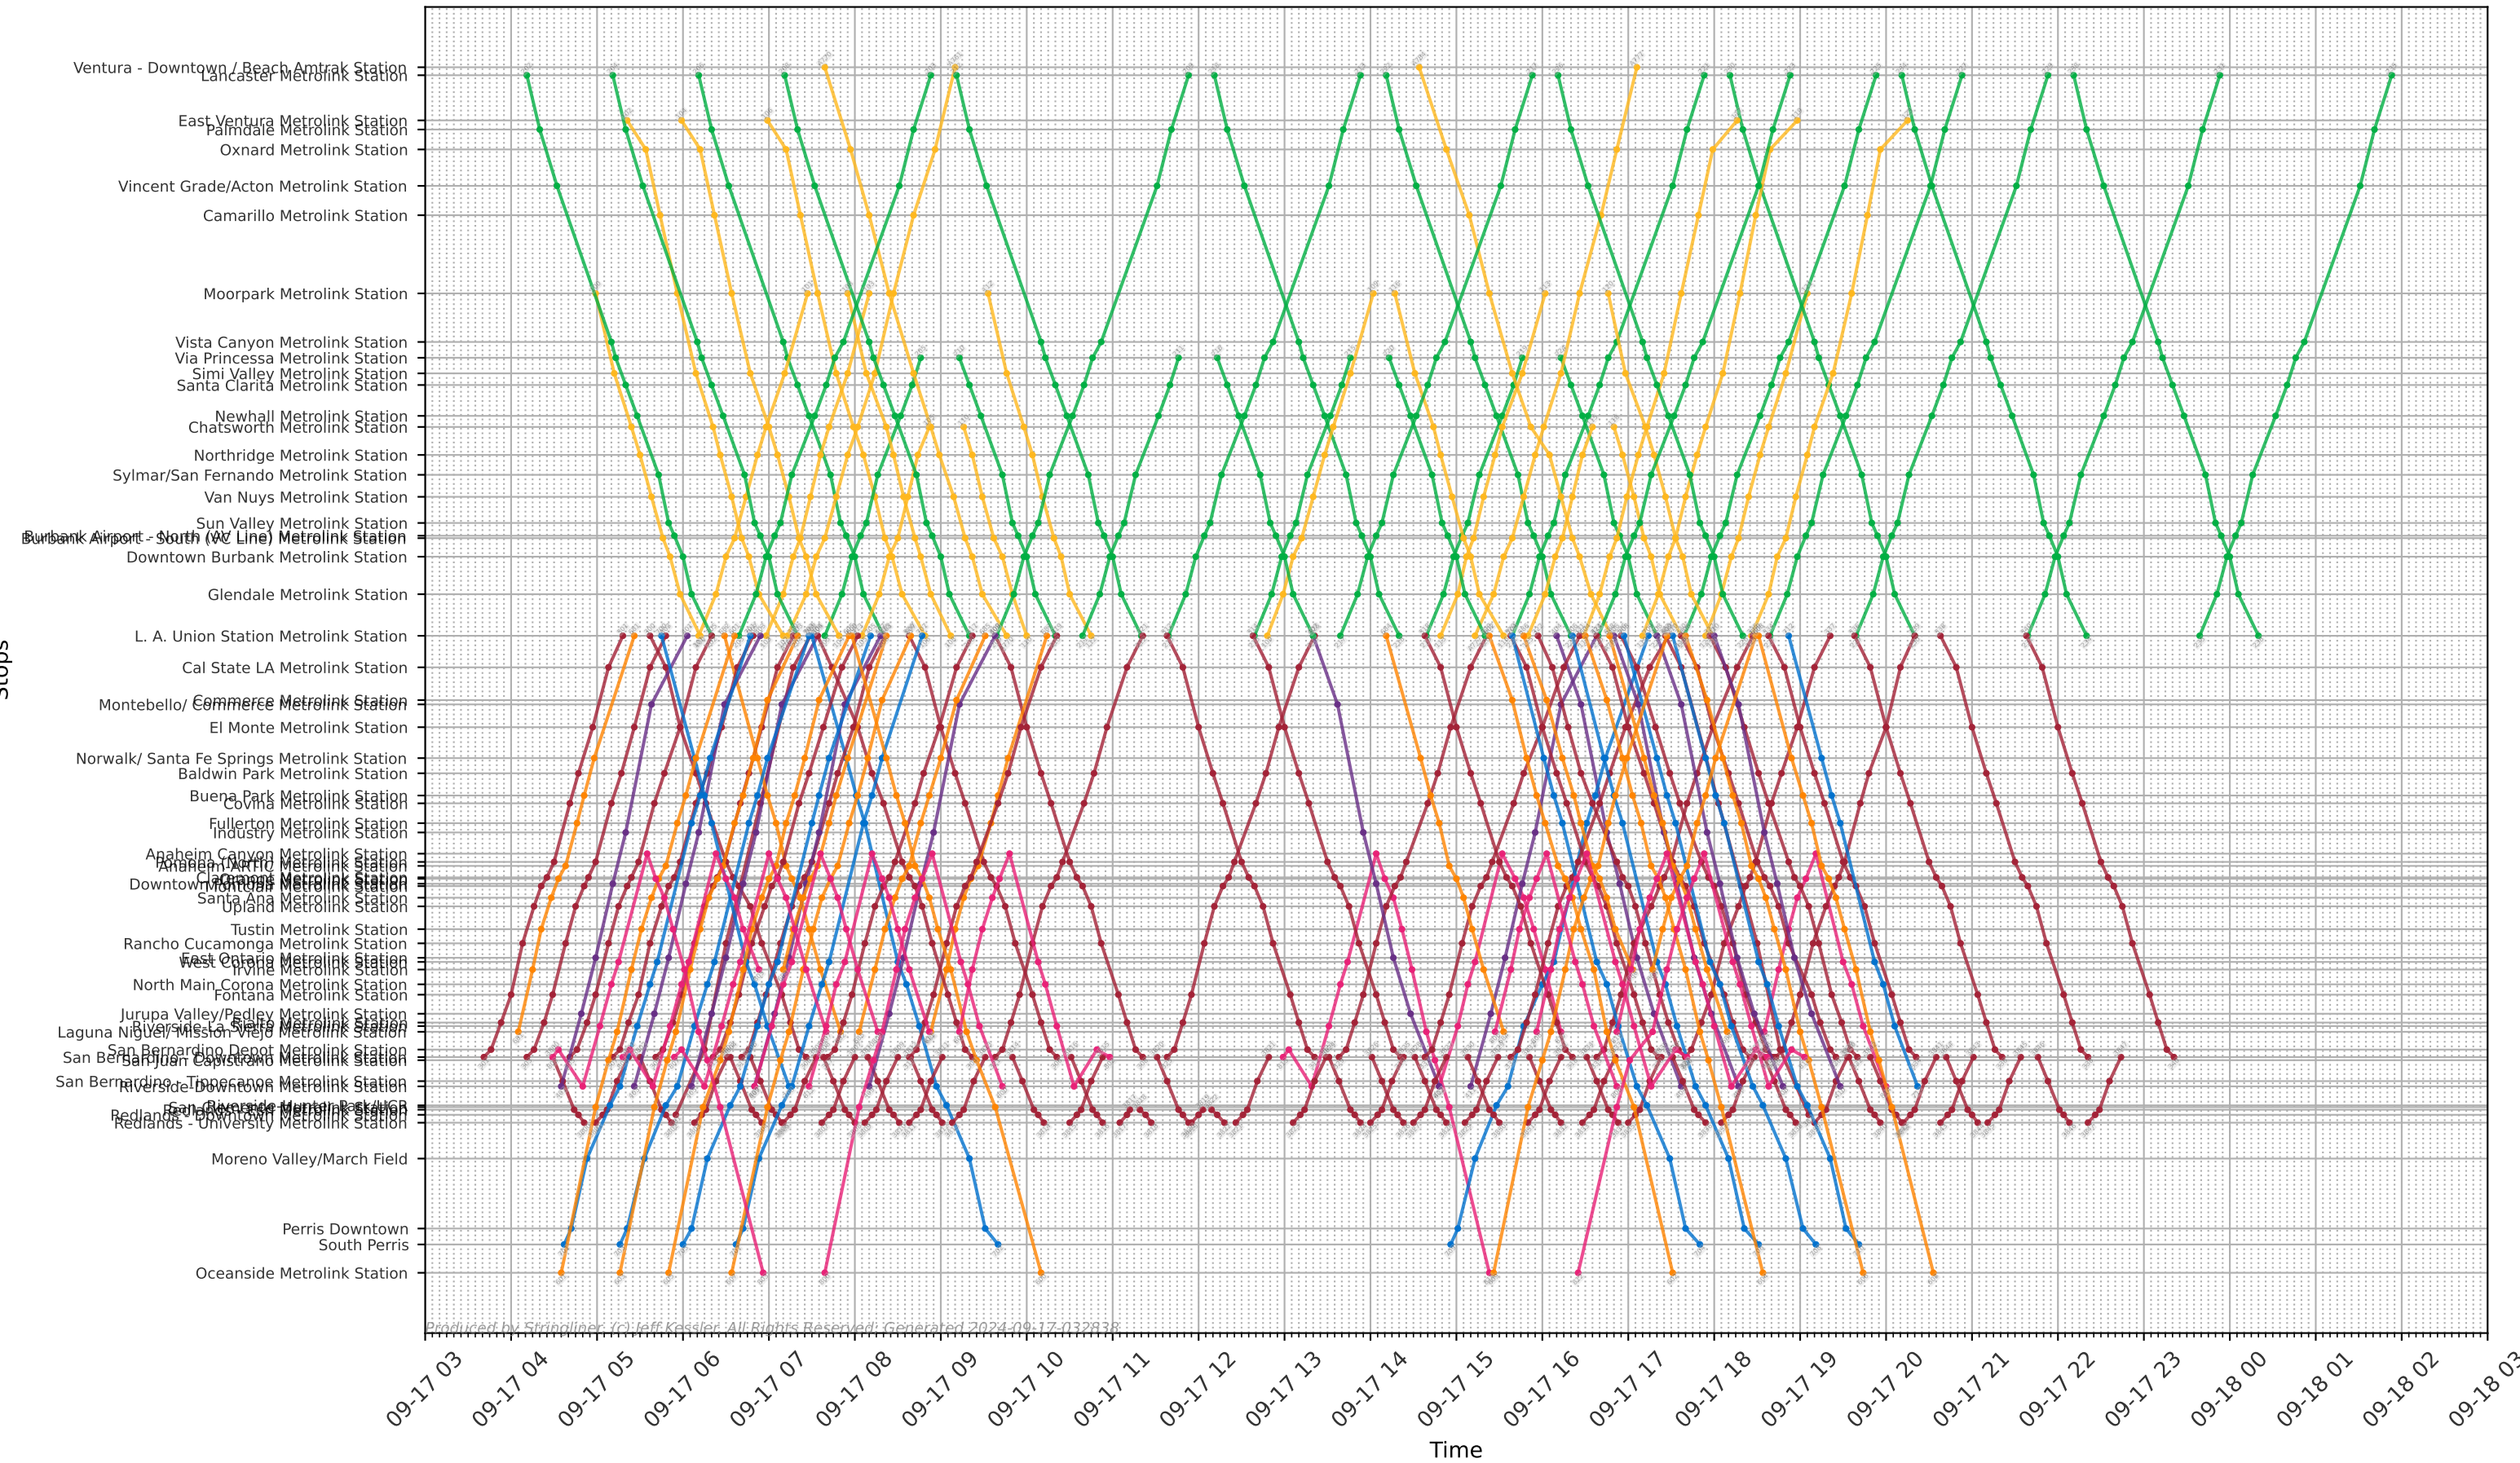

# LA Metrolink - Systemwide Stringline Stringline

Produced by Stringliner (C) Jeff Kessler. All Rights Reserved. Generated 2024-09-17-03:28:38