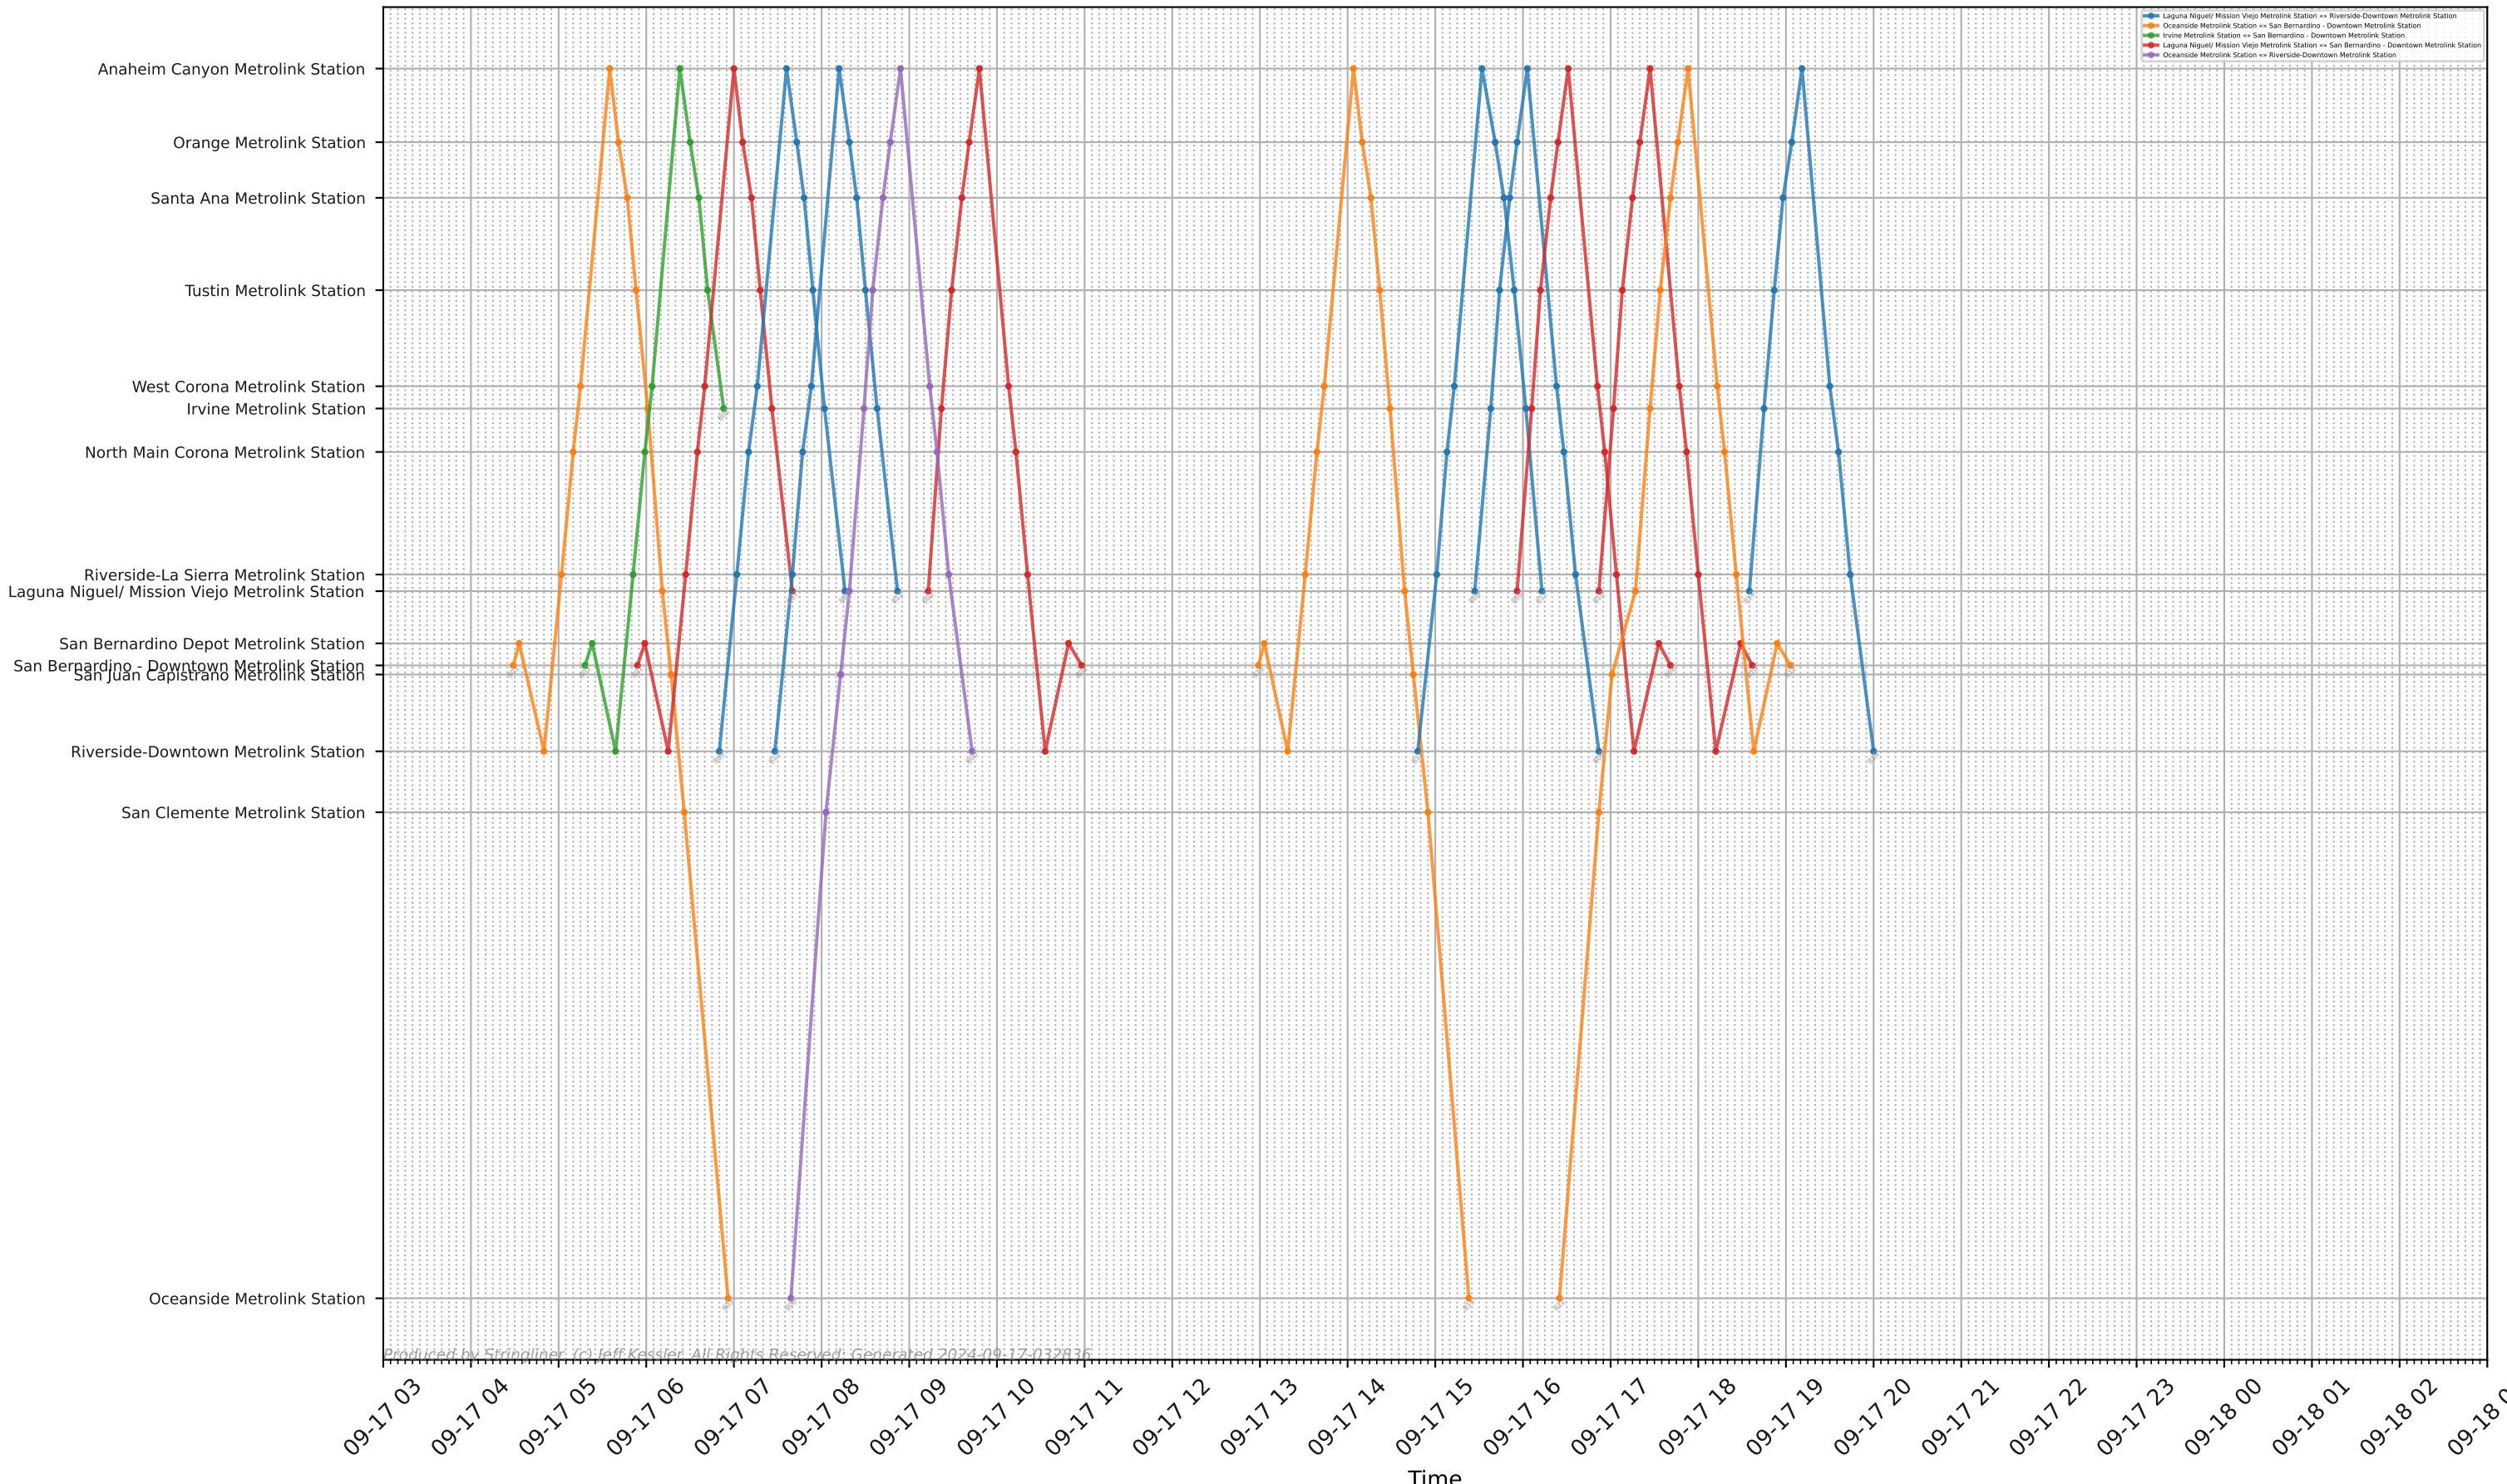

LA Metrolink - Metrolink Inland Empire-Orange County Line Stringline