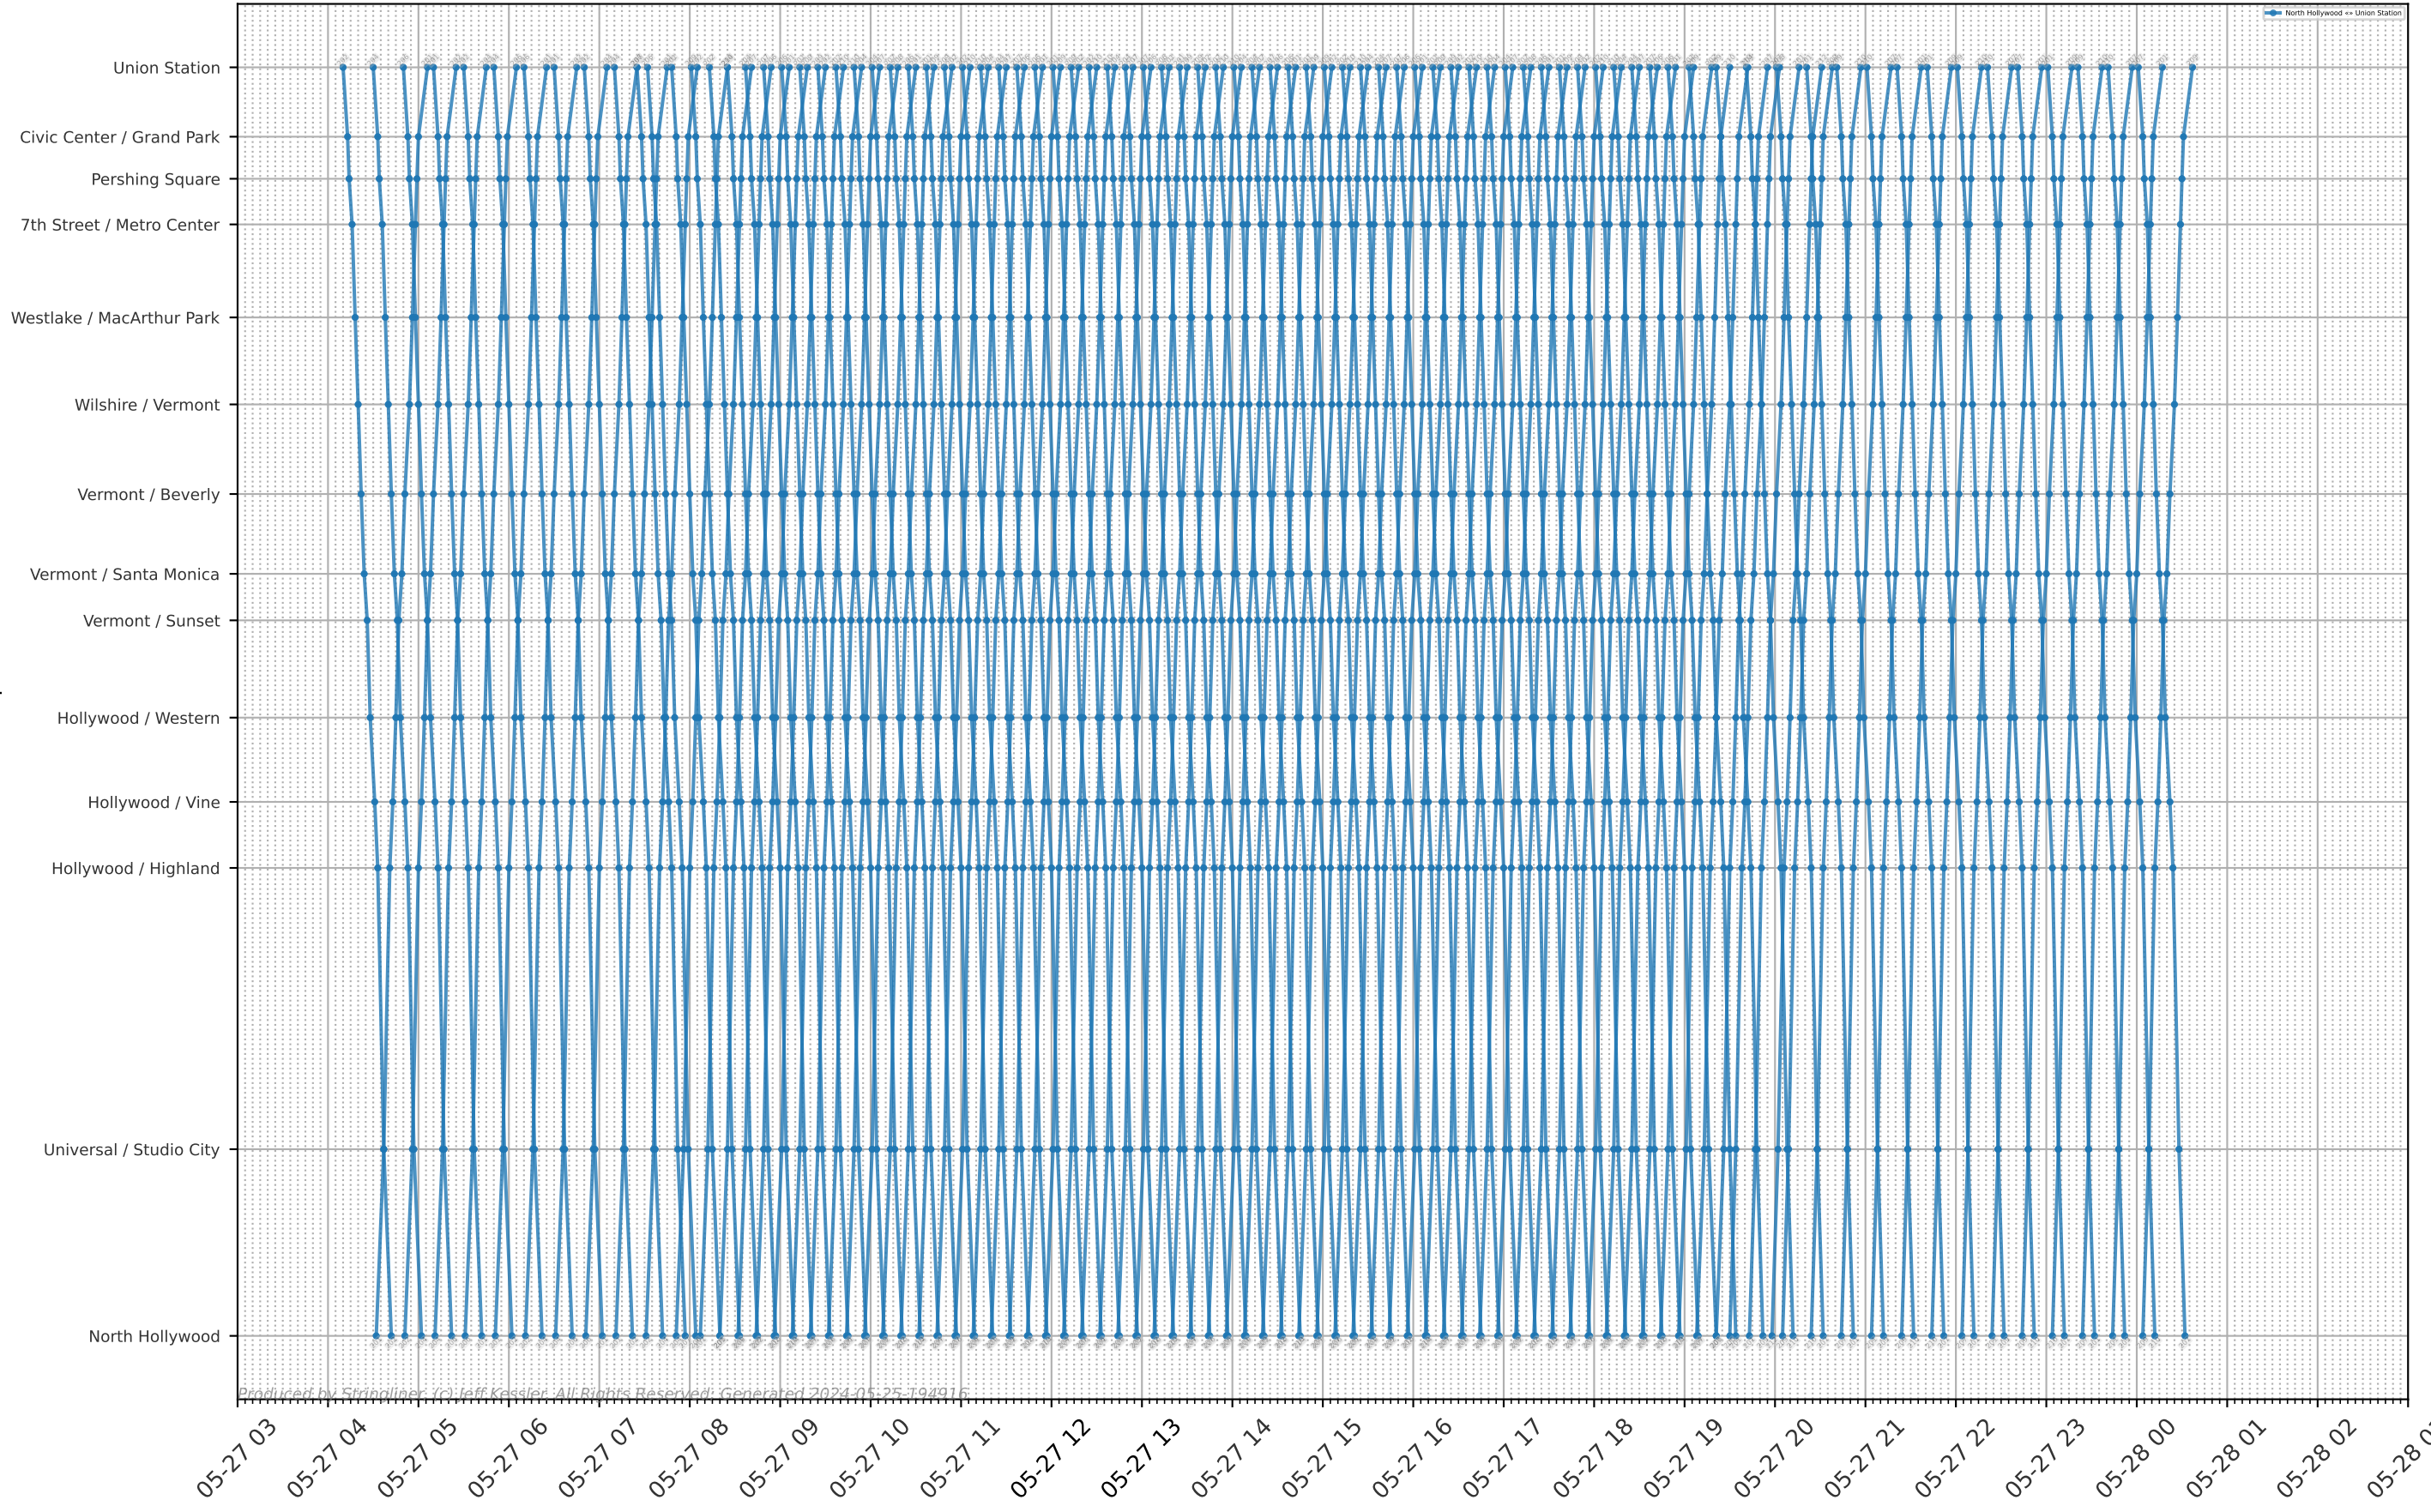

LA Metro - Metro B Line Stringline

North Hollywood ↔ Union Station

Stops

Time

Produced by Stringliner. (c) Jeff Kessler. All Rights Reserved. Generated 2024-05-25 19:49:16