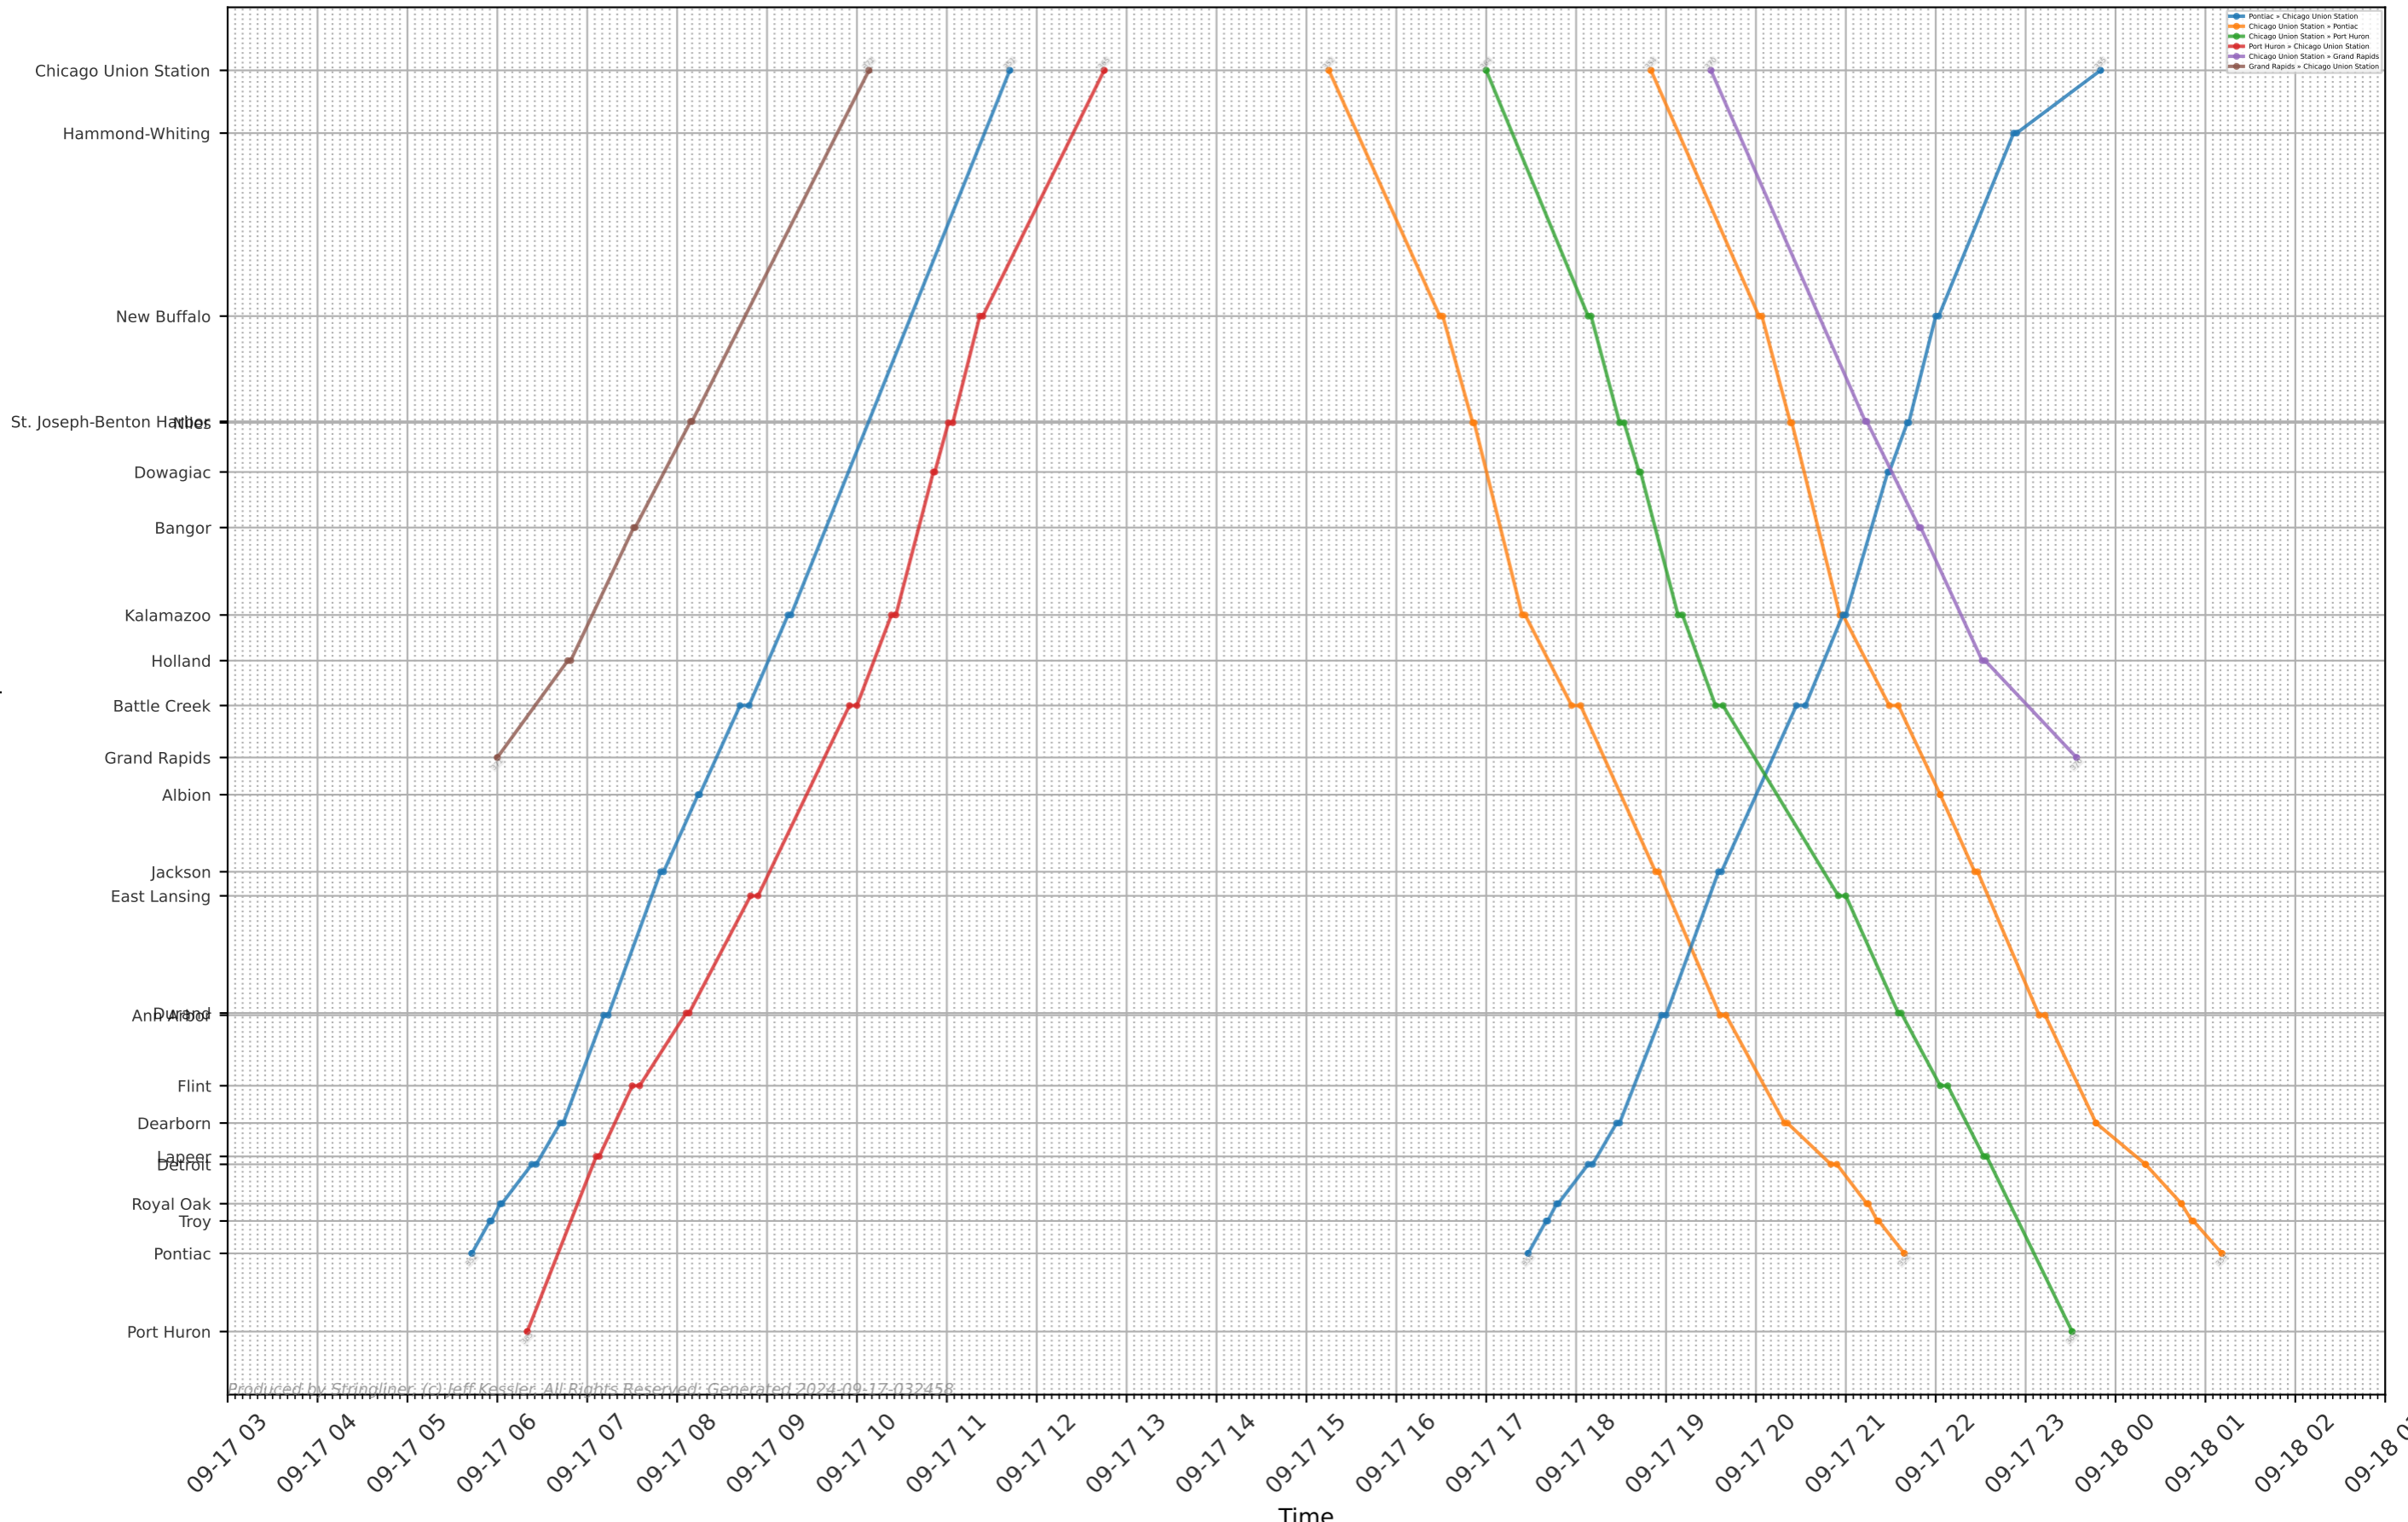

Amtrak - Michigan Services (ET) Stringline

Produced by Stringliner (C) Jeff Kessler. All Rights Reserved. Generated 2024-09-17-032458