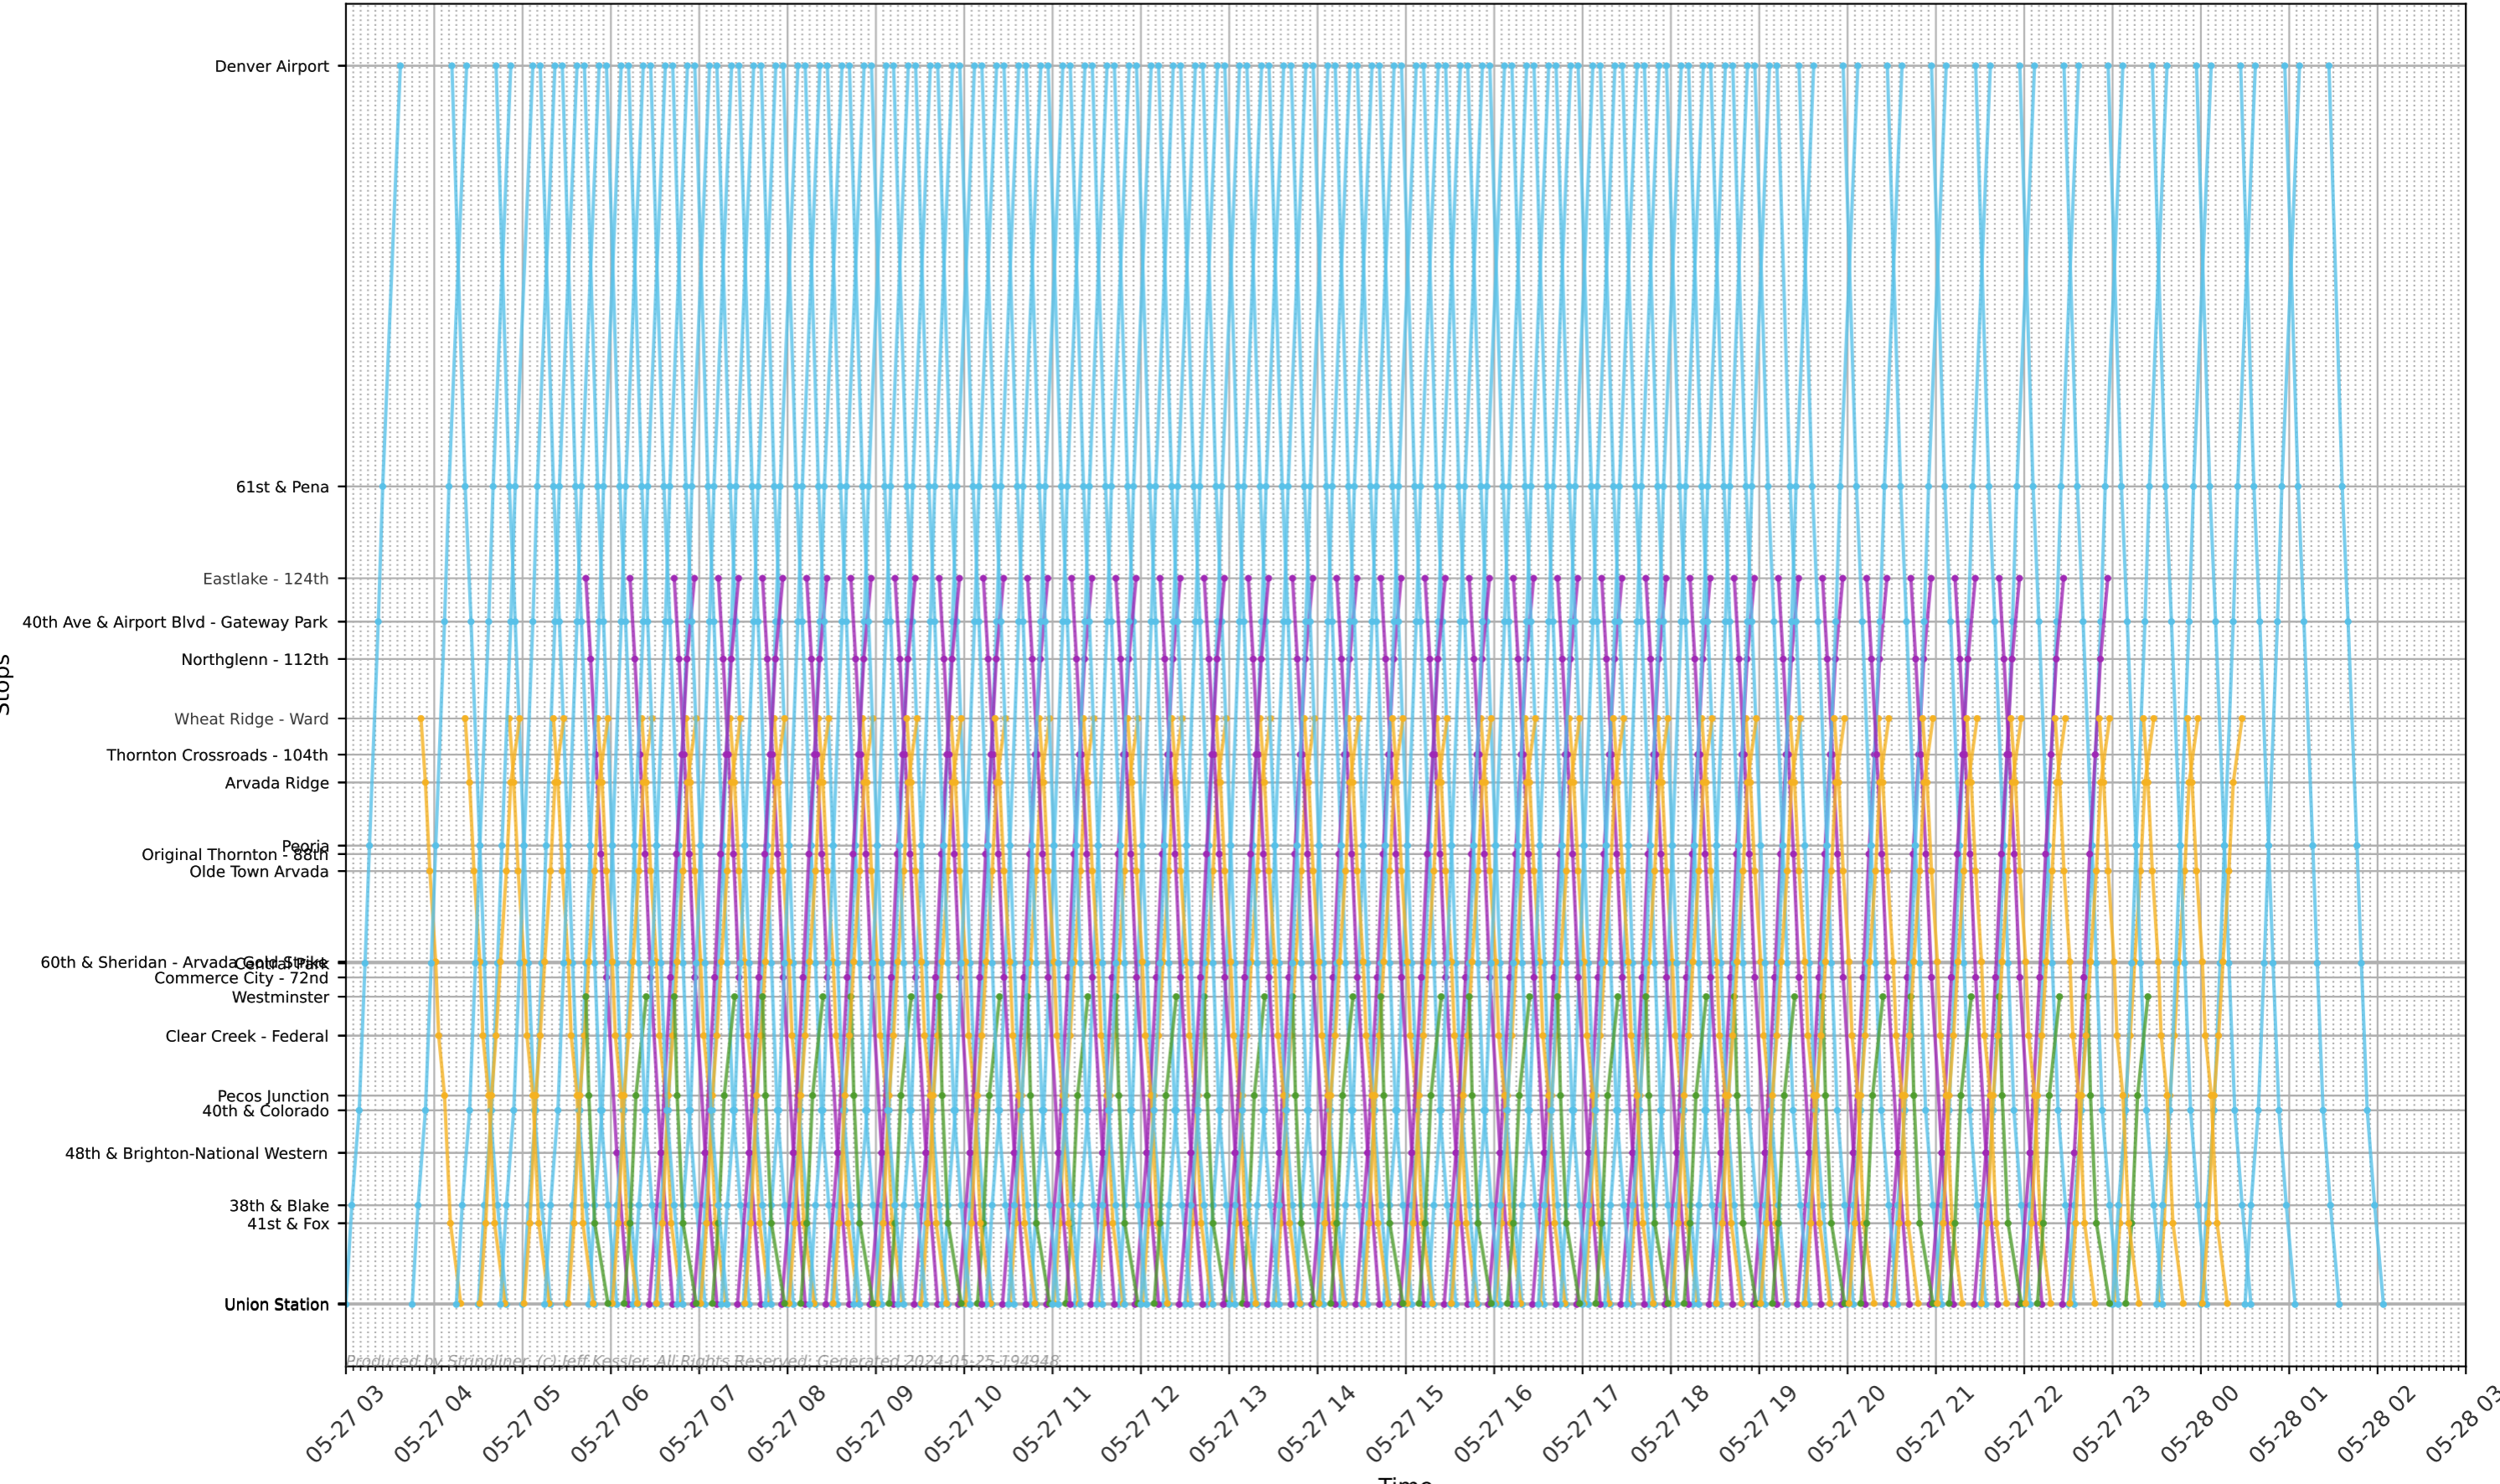

RTD - Commuter Rail Stringline

Produced by Stringliner. (c) Jeff Kessler. All Rights Reserved. Generated 2024-05-25 19:49:48