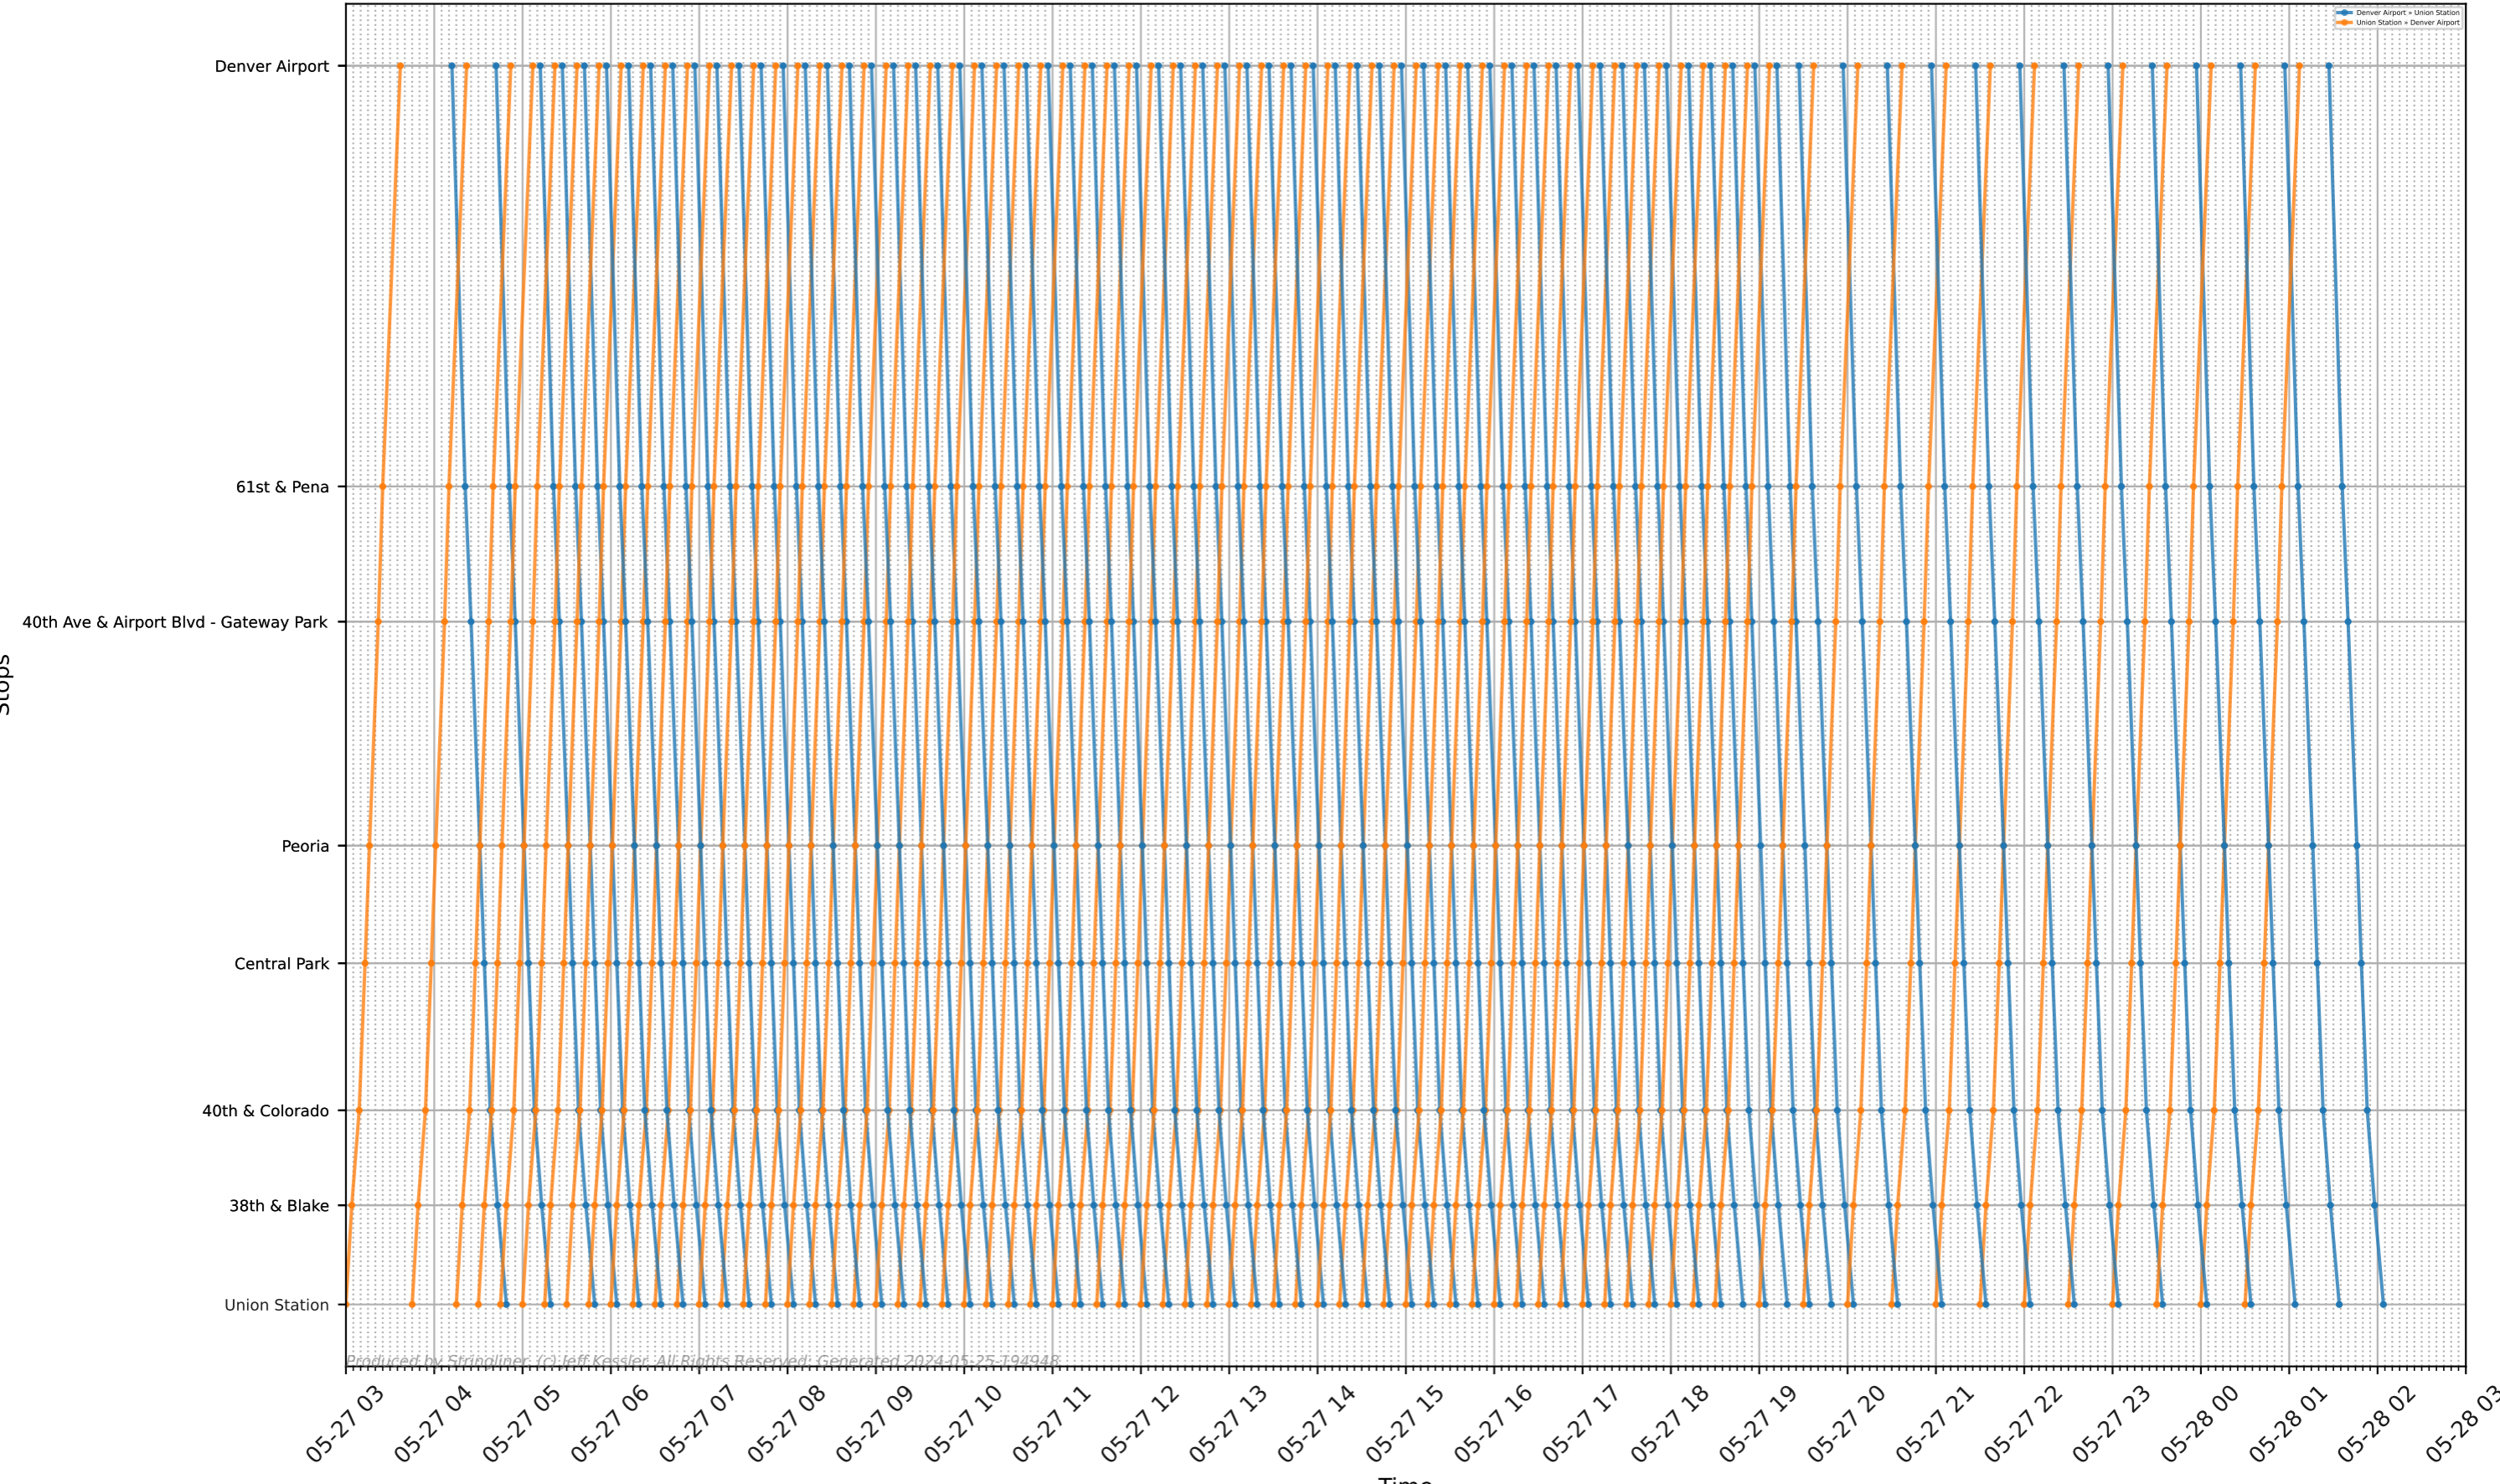

RTD - A Stringline

Denver Airport - Union Station
Union Station - Denver Airport

Produced by Stringliner. (c) Jeff Kessler. All Rights Reserved. Generated 2024-05-25 19:49:48