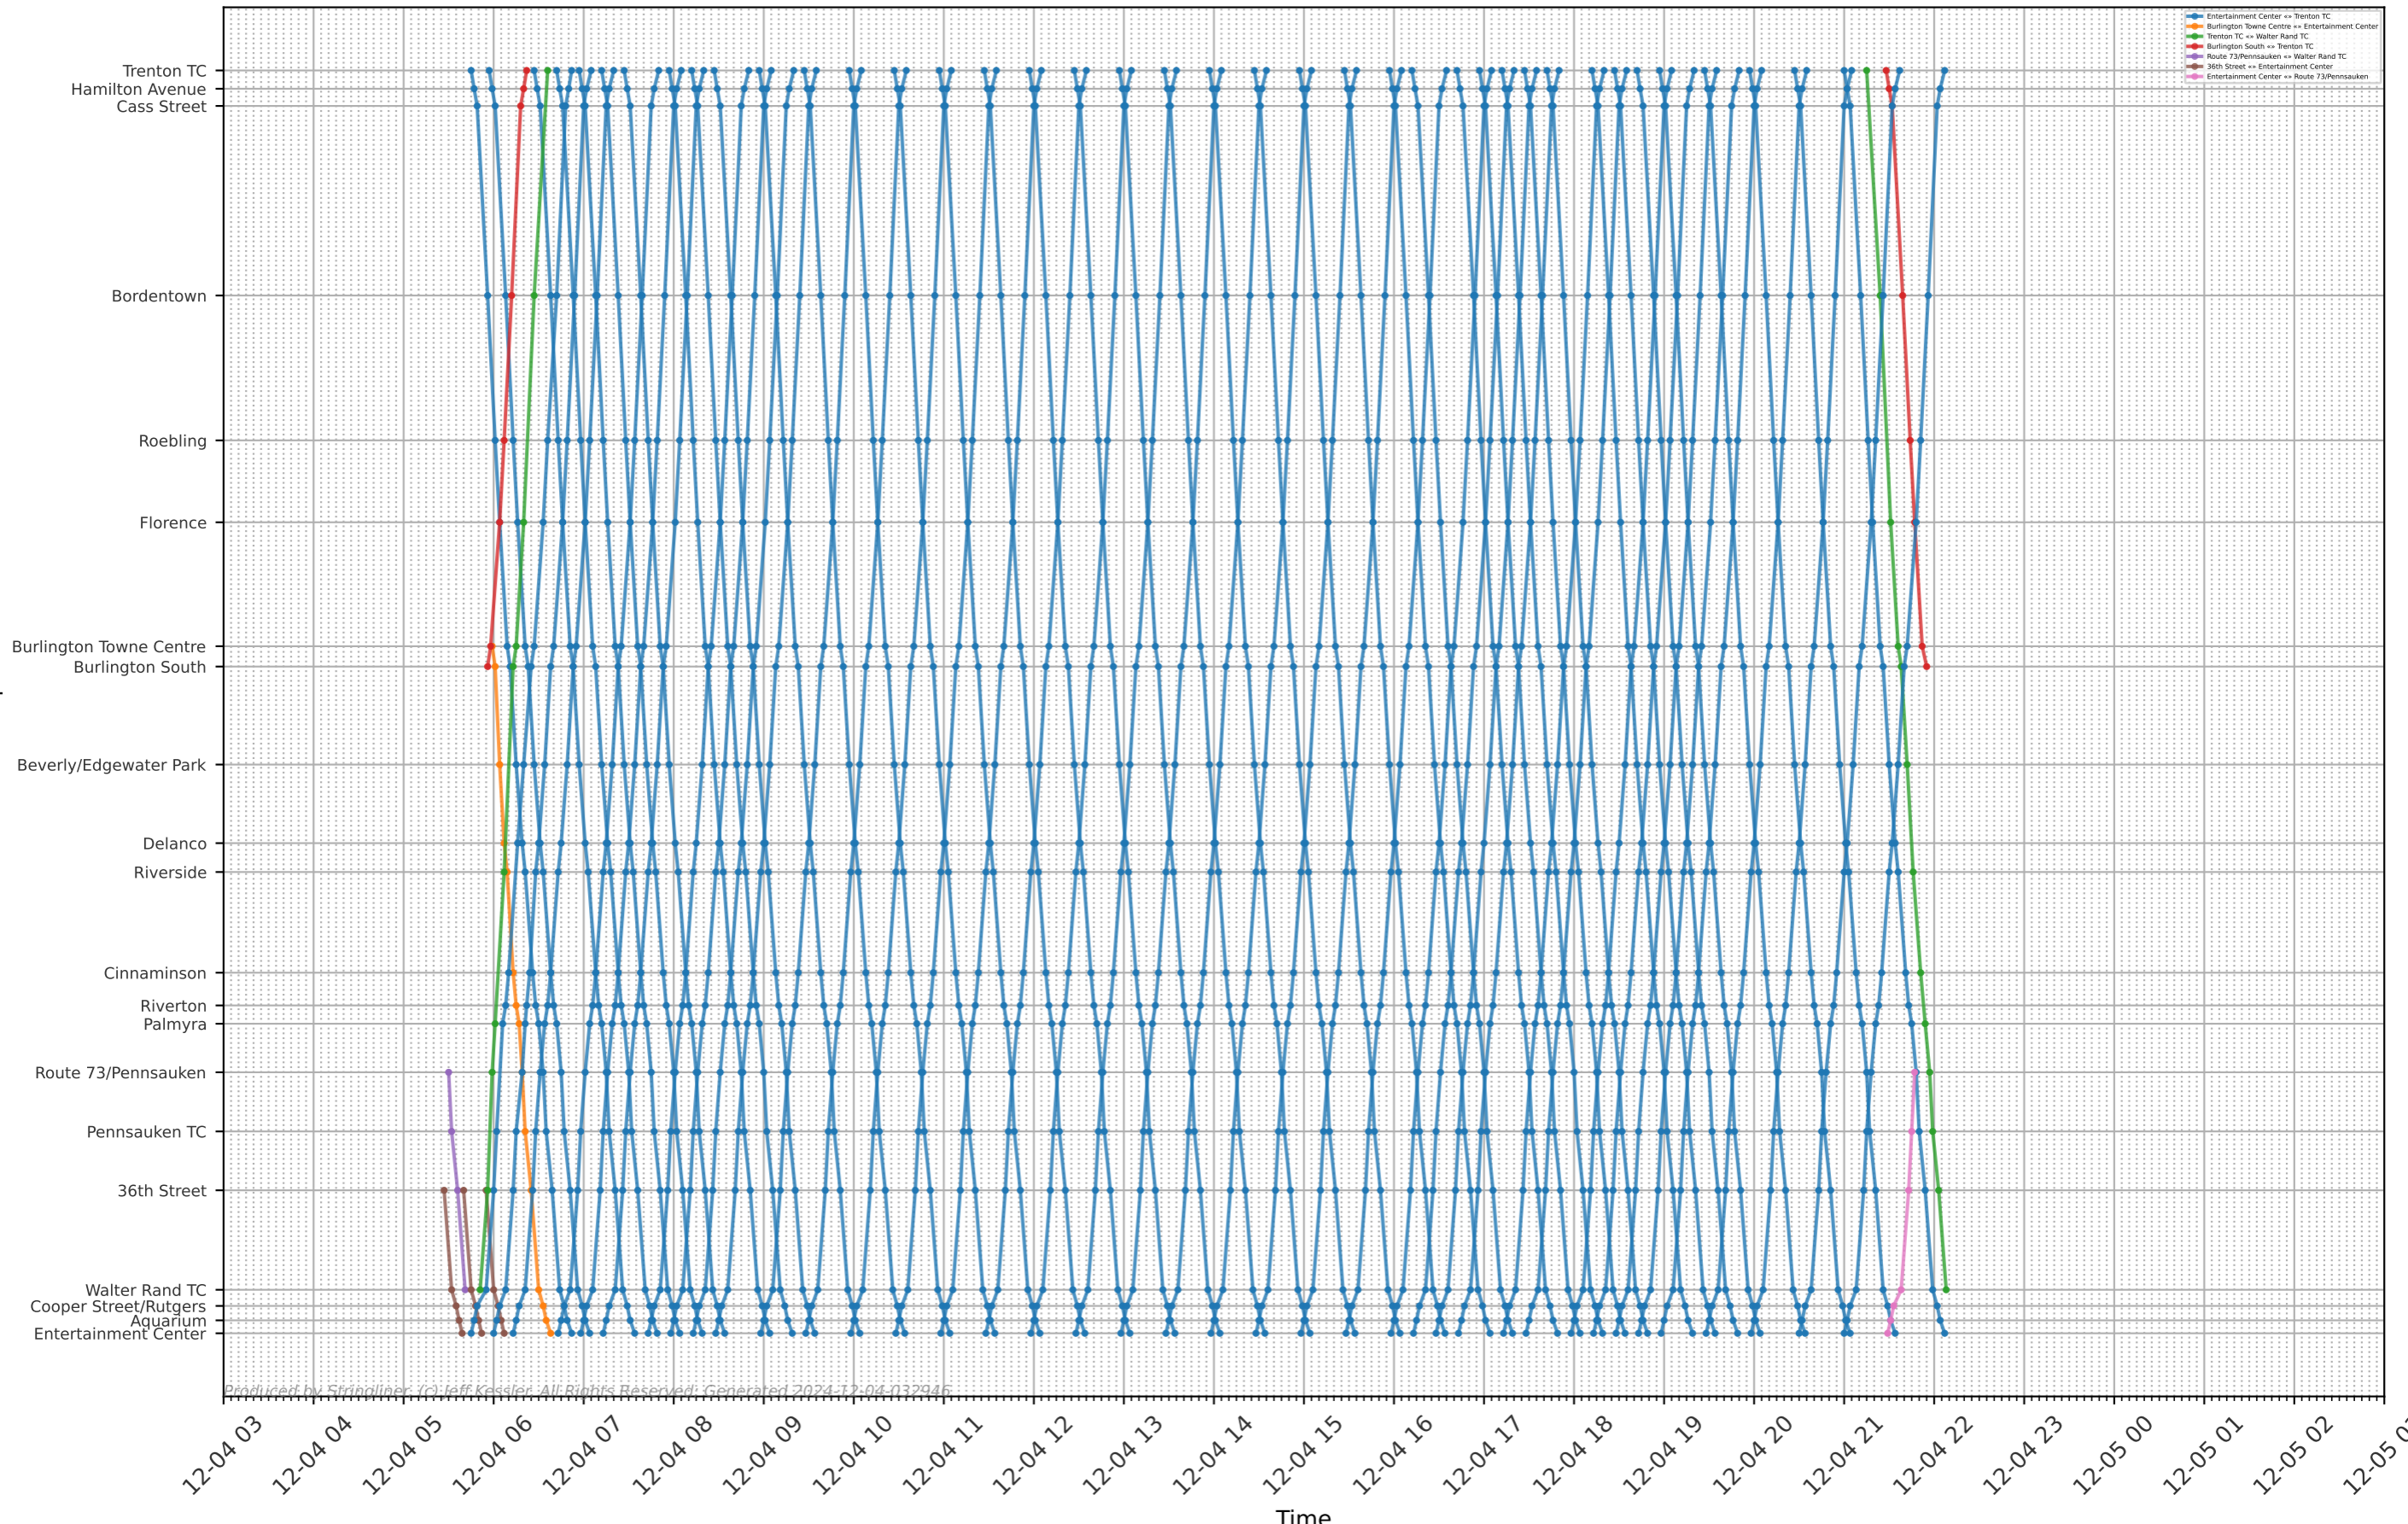

NJT - RiverLINE