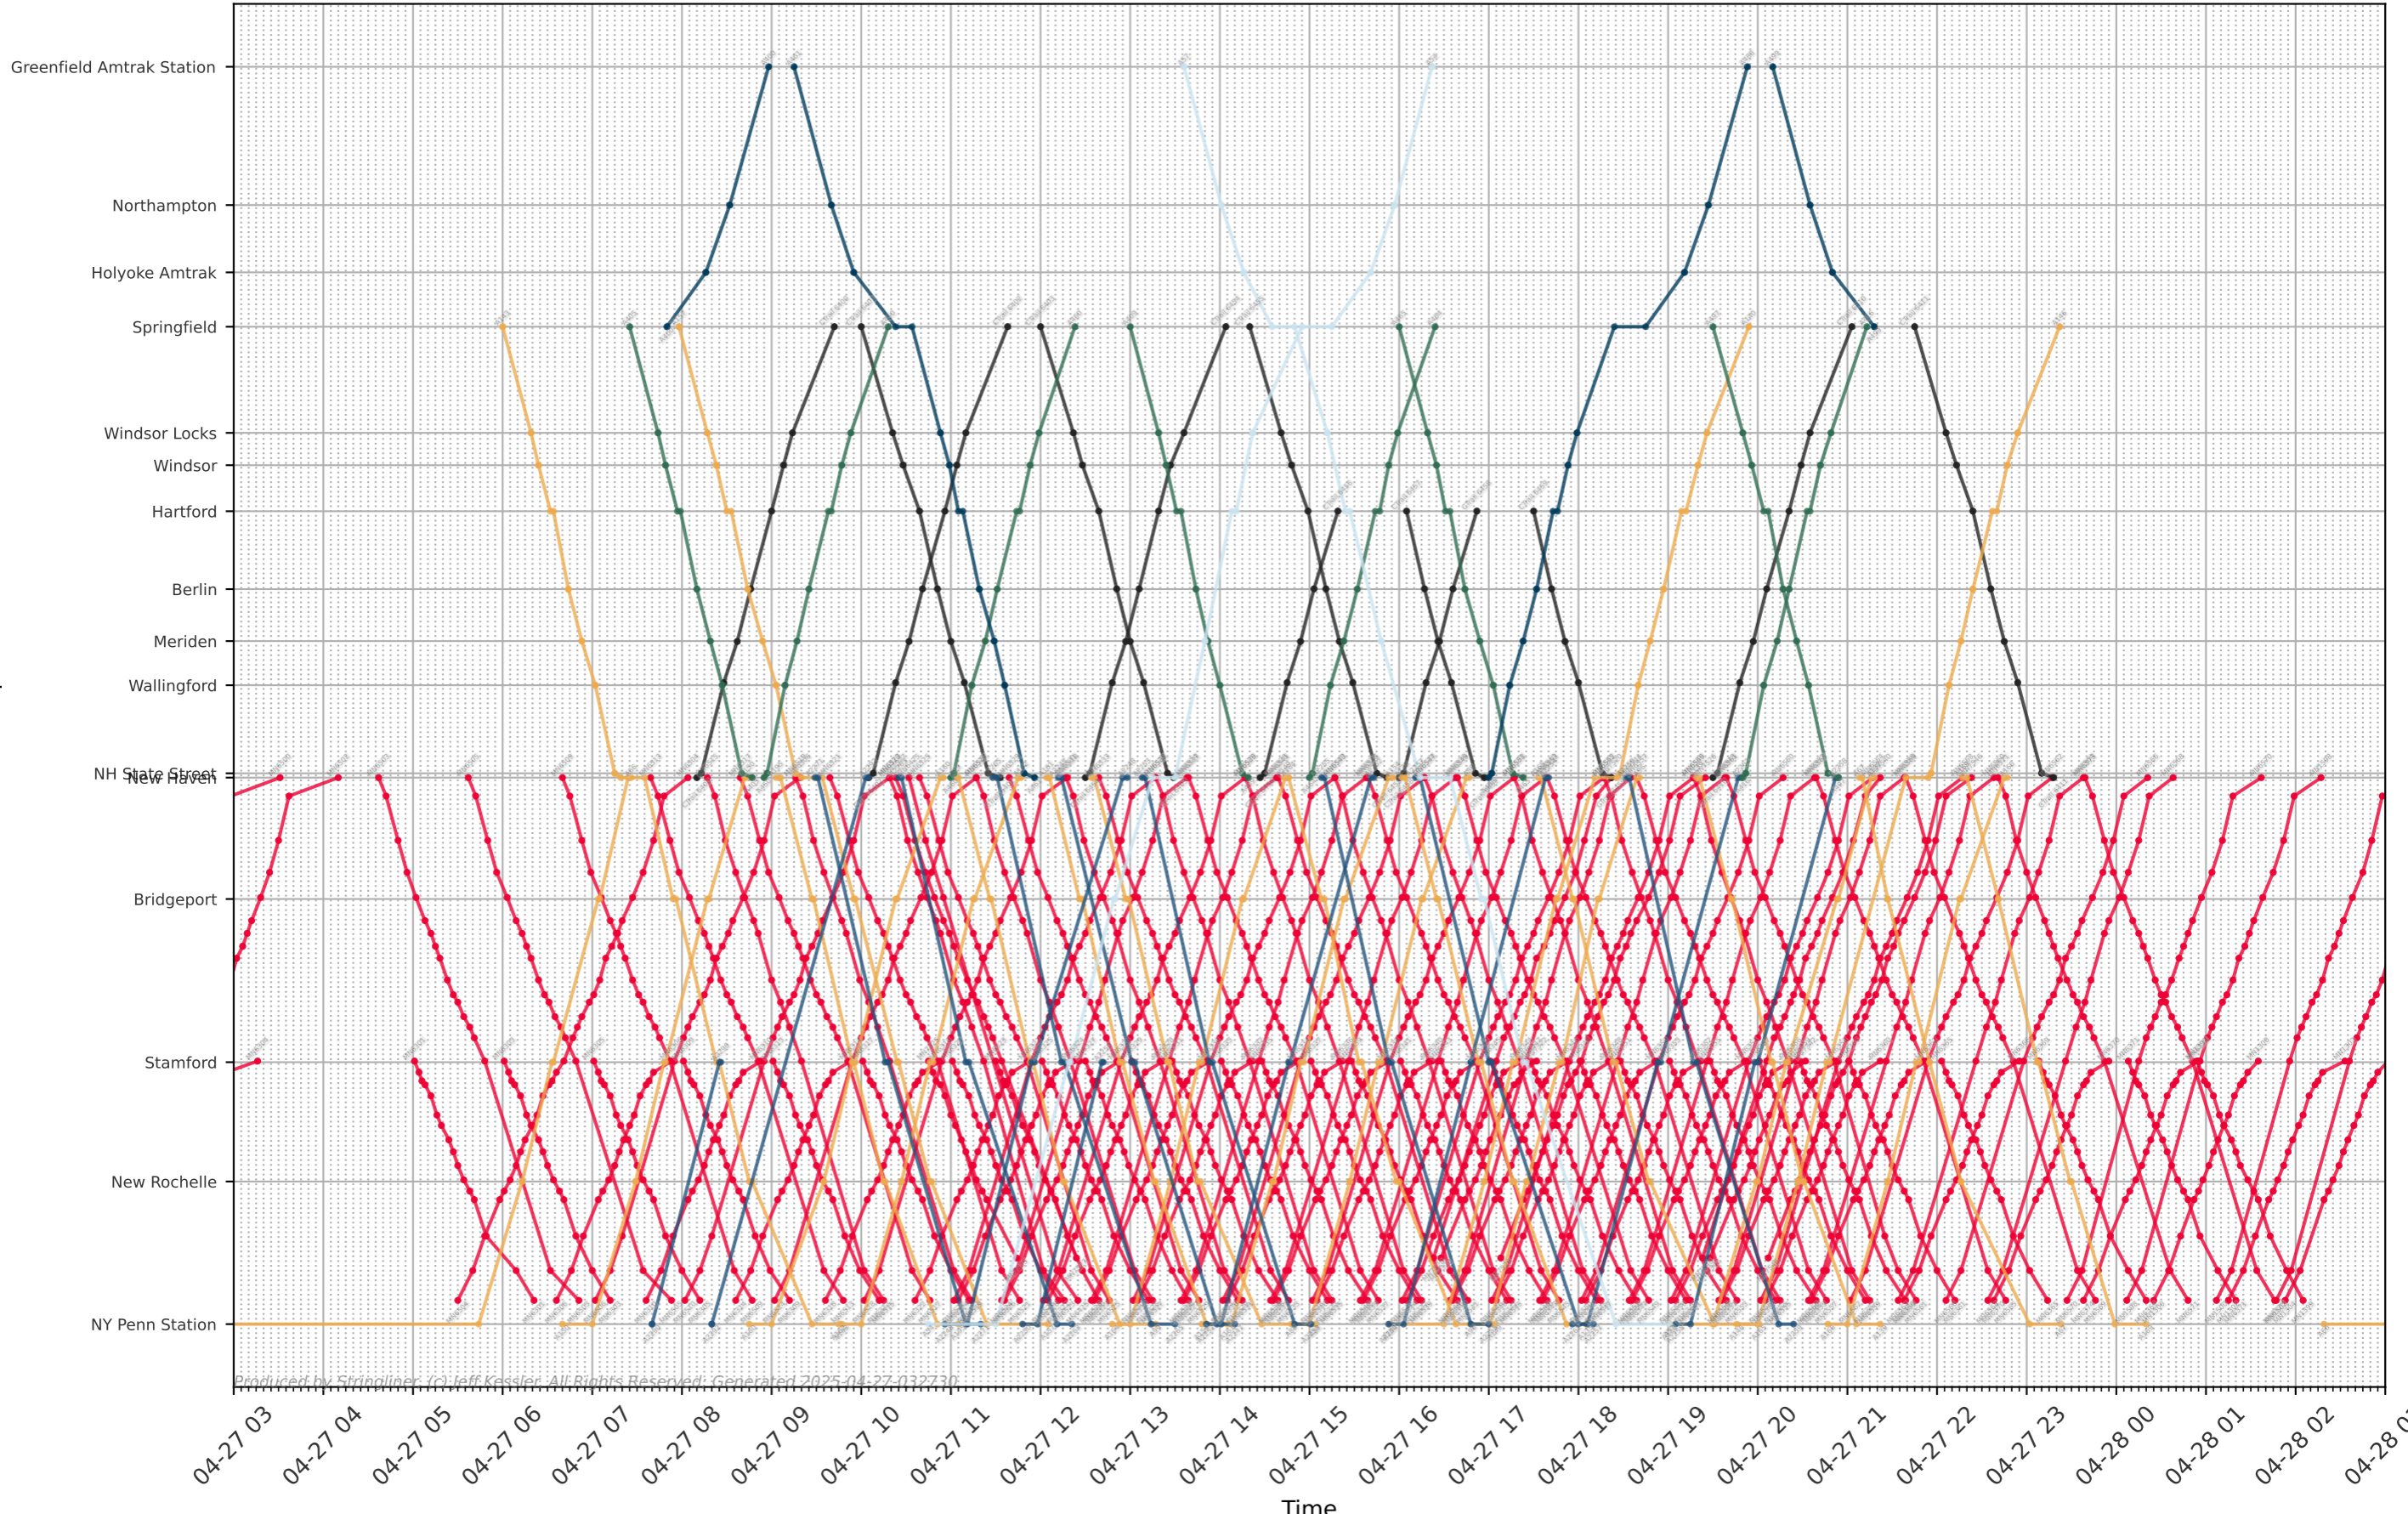

NEC - Springfield

Produced by Strainline. © Jeff Kessler. All Rights Reserved. Generated 2025-04-27-03:27:30