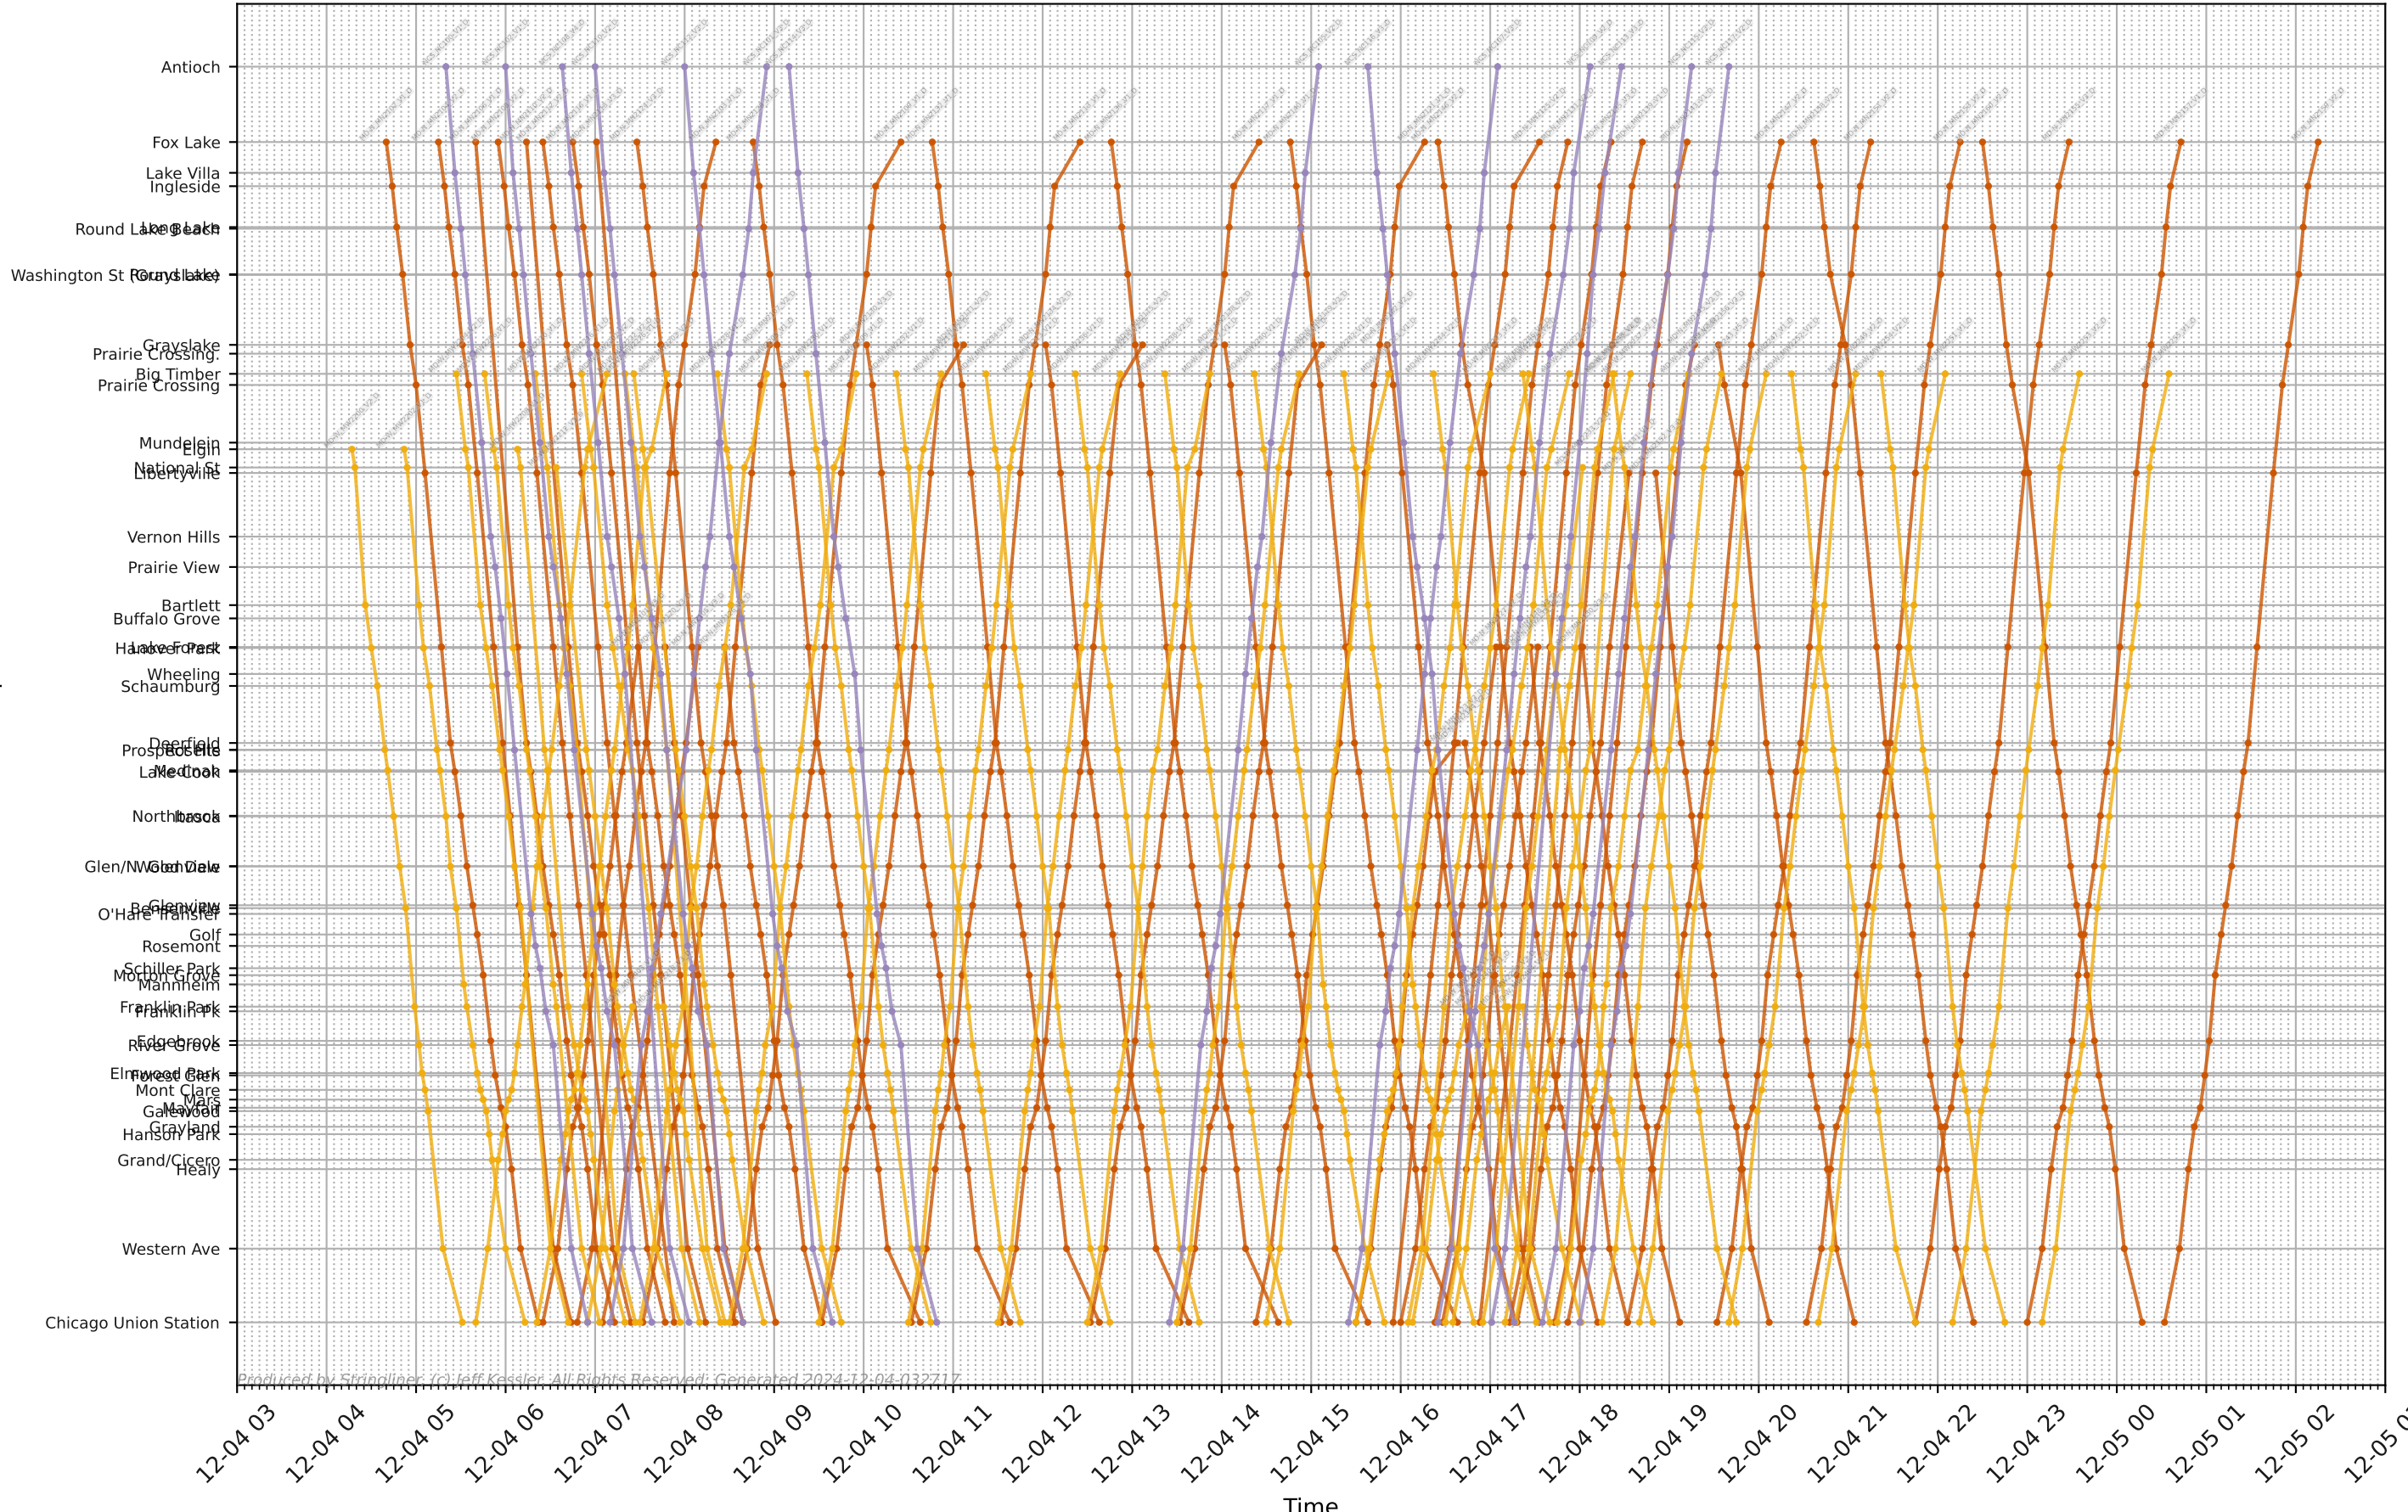

# Metra - Union Station North

Stops

Time

Produced by Shrinkliner. (c) Jeff Kessler. All Rights Reserved. Generated 2024-12-04-03:27:17