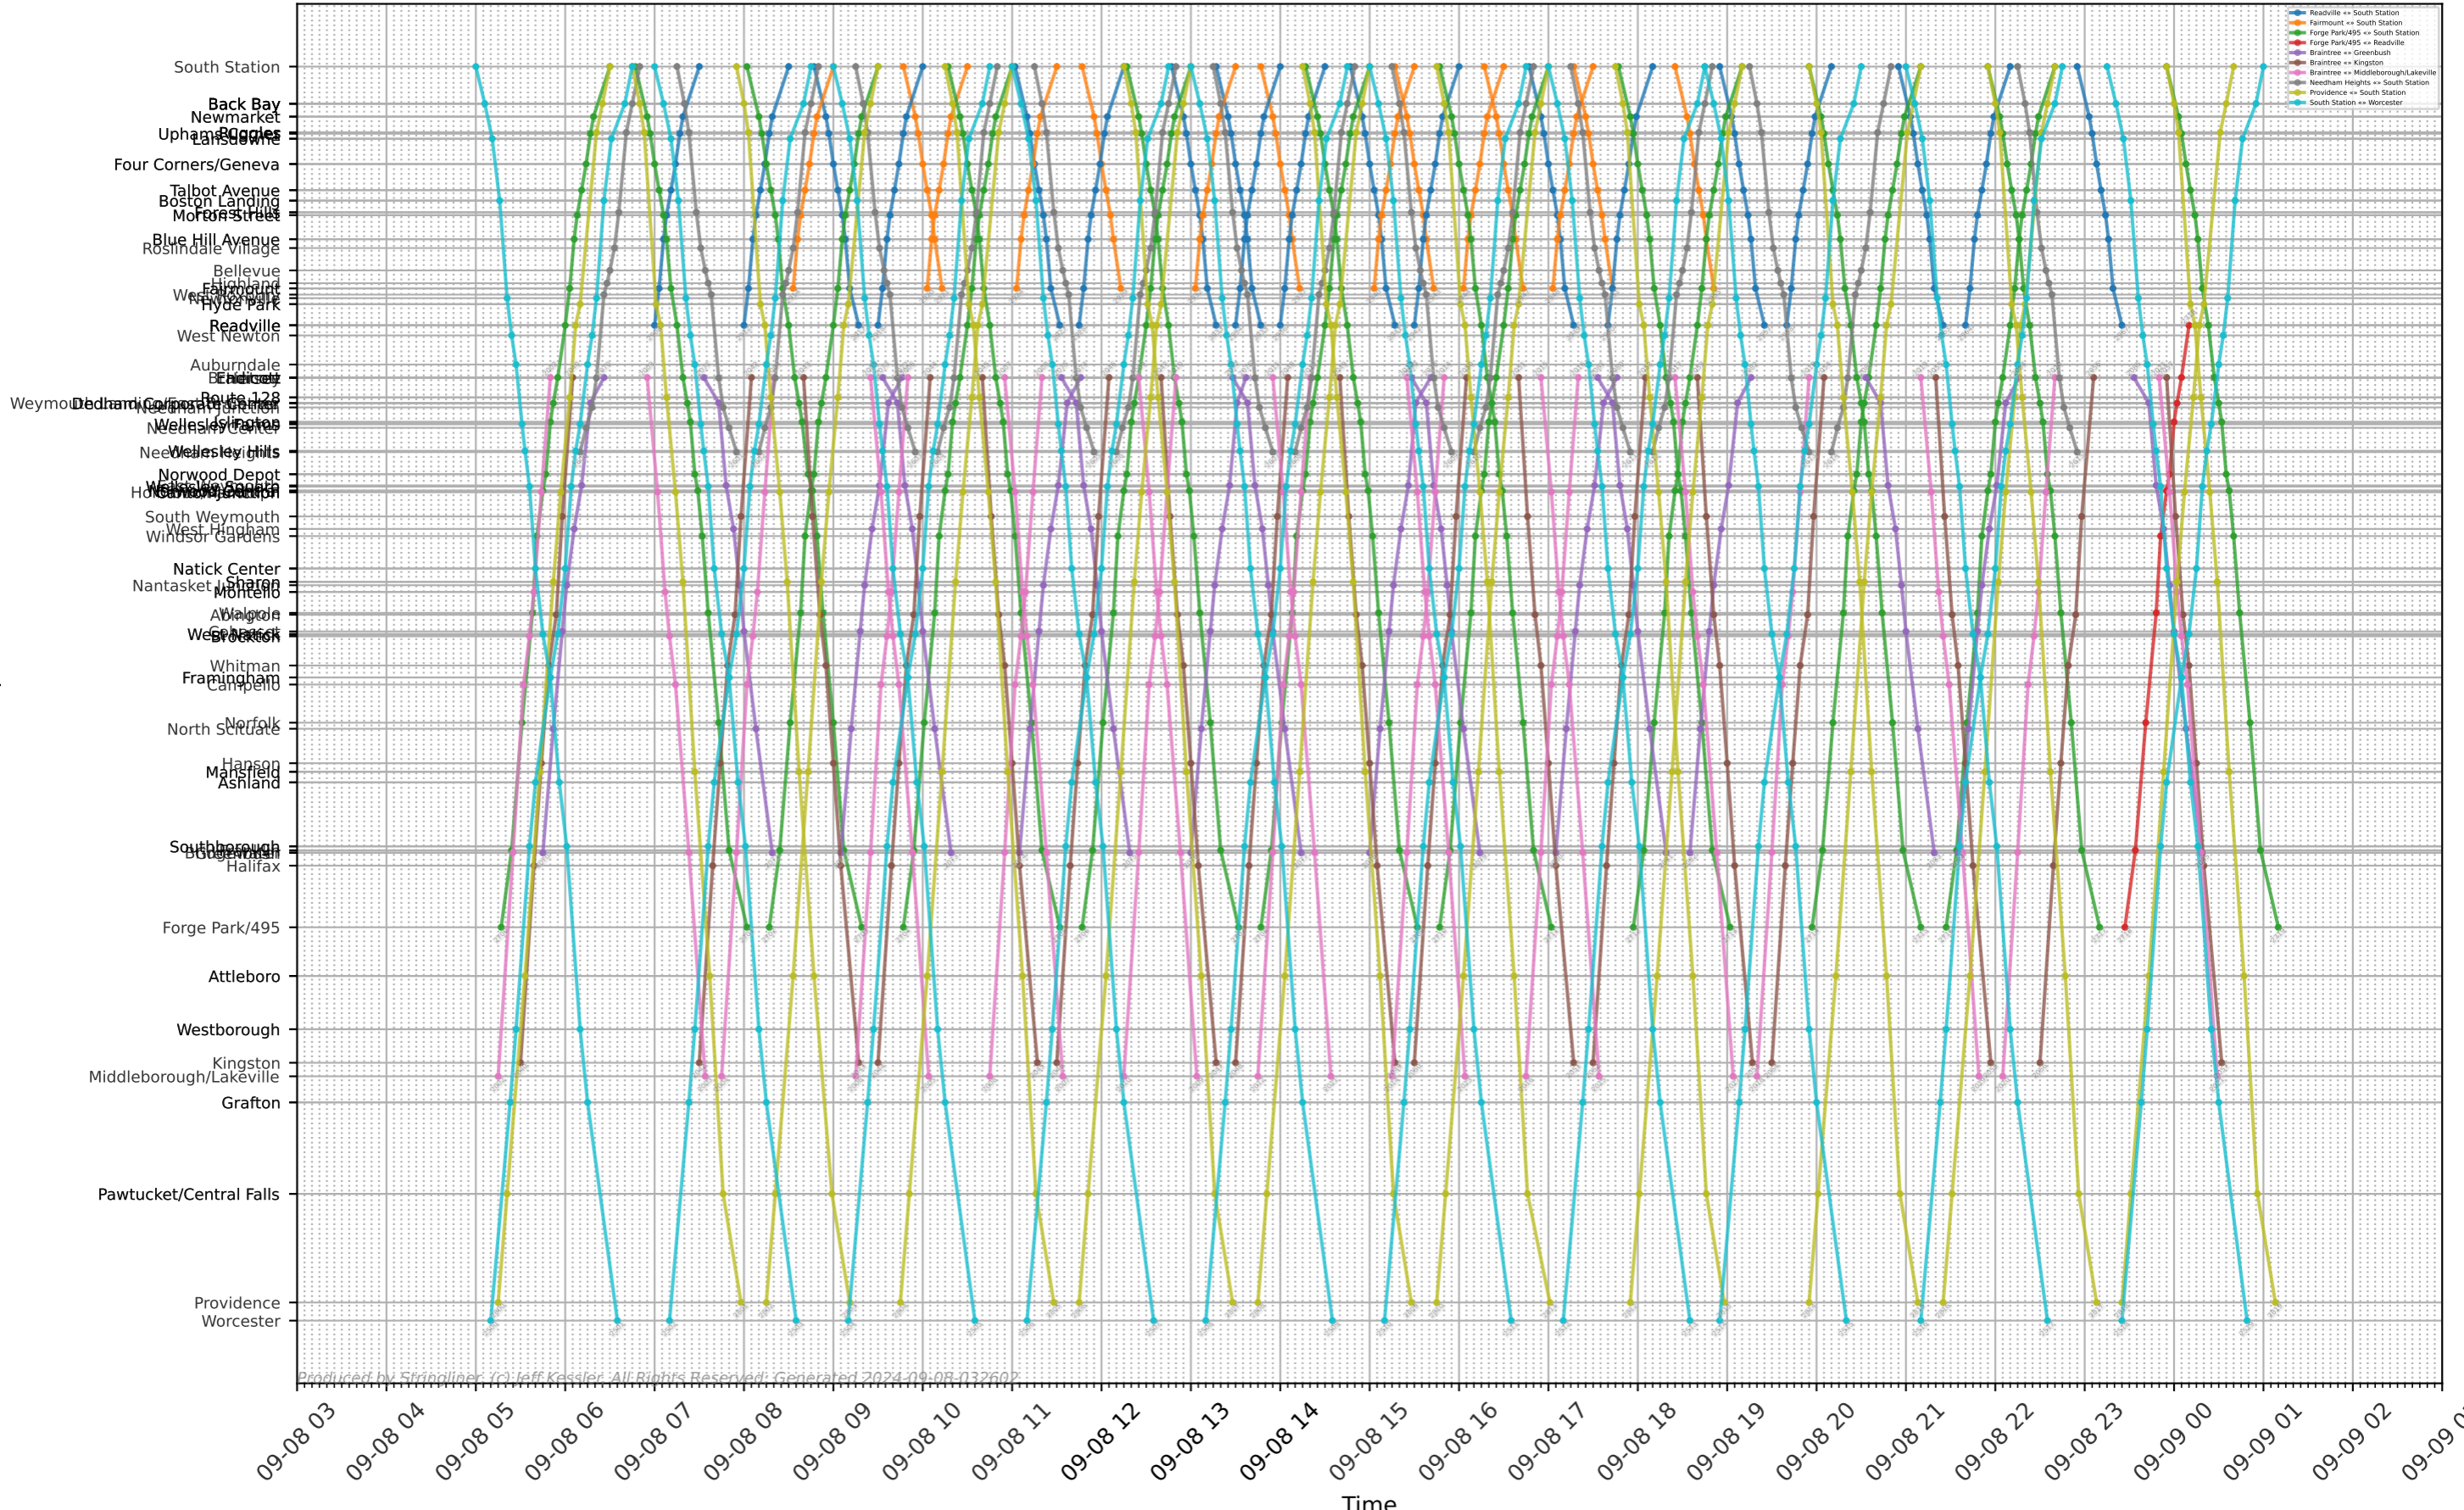

MBTA CR - South Side

Stops

Time

Produced by Strainliner (C) Jeff Kessler. All Rights Reserved. Generated 2024-09-08 03:26:02