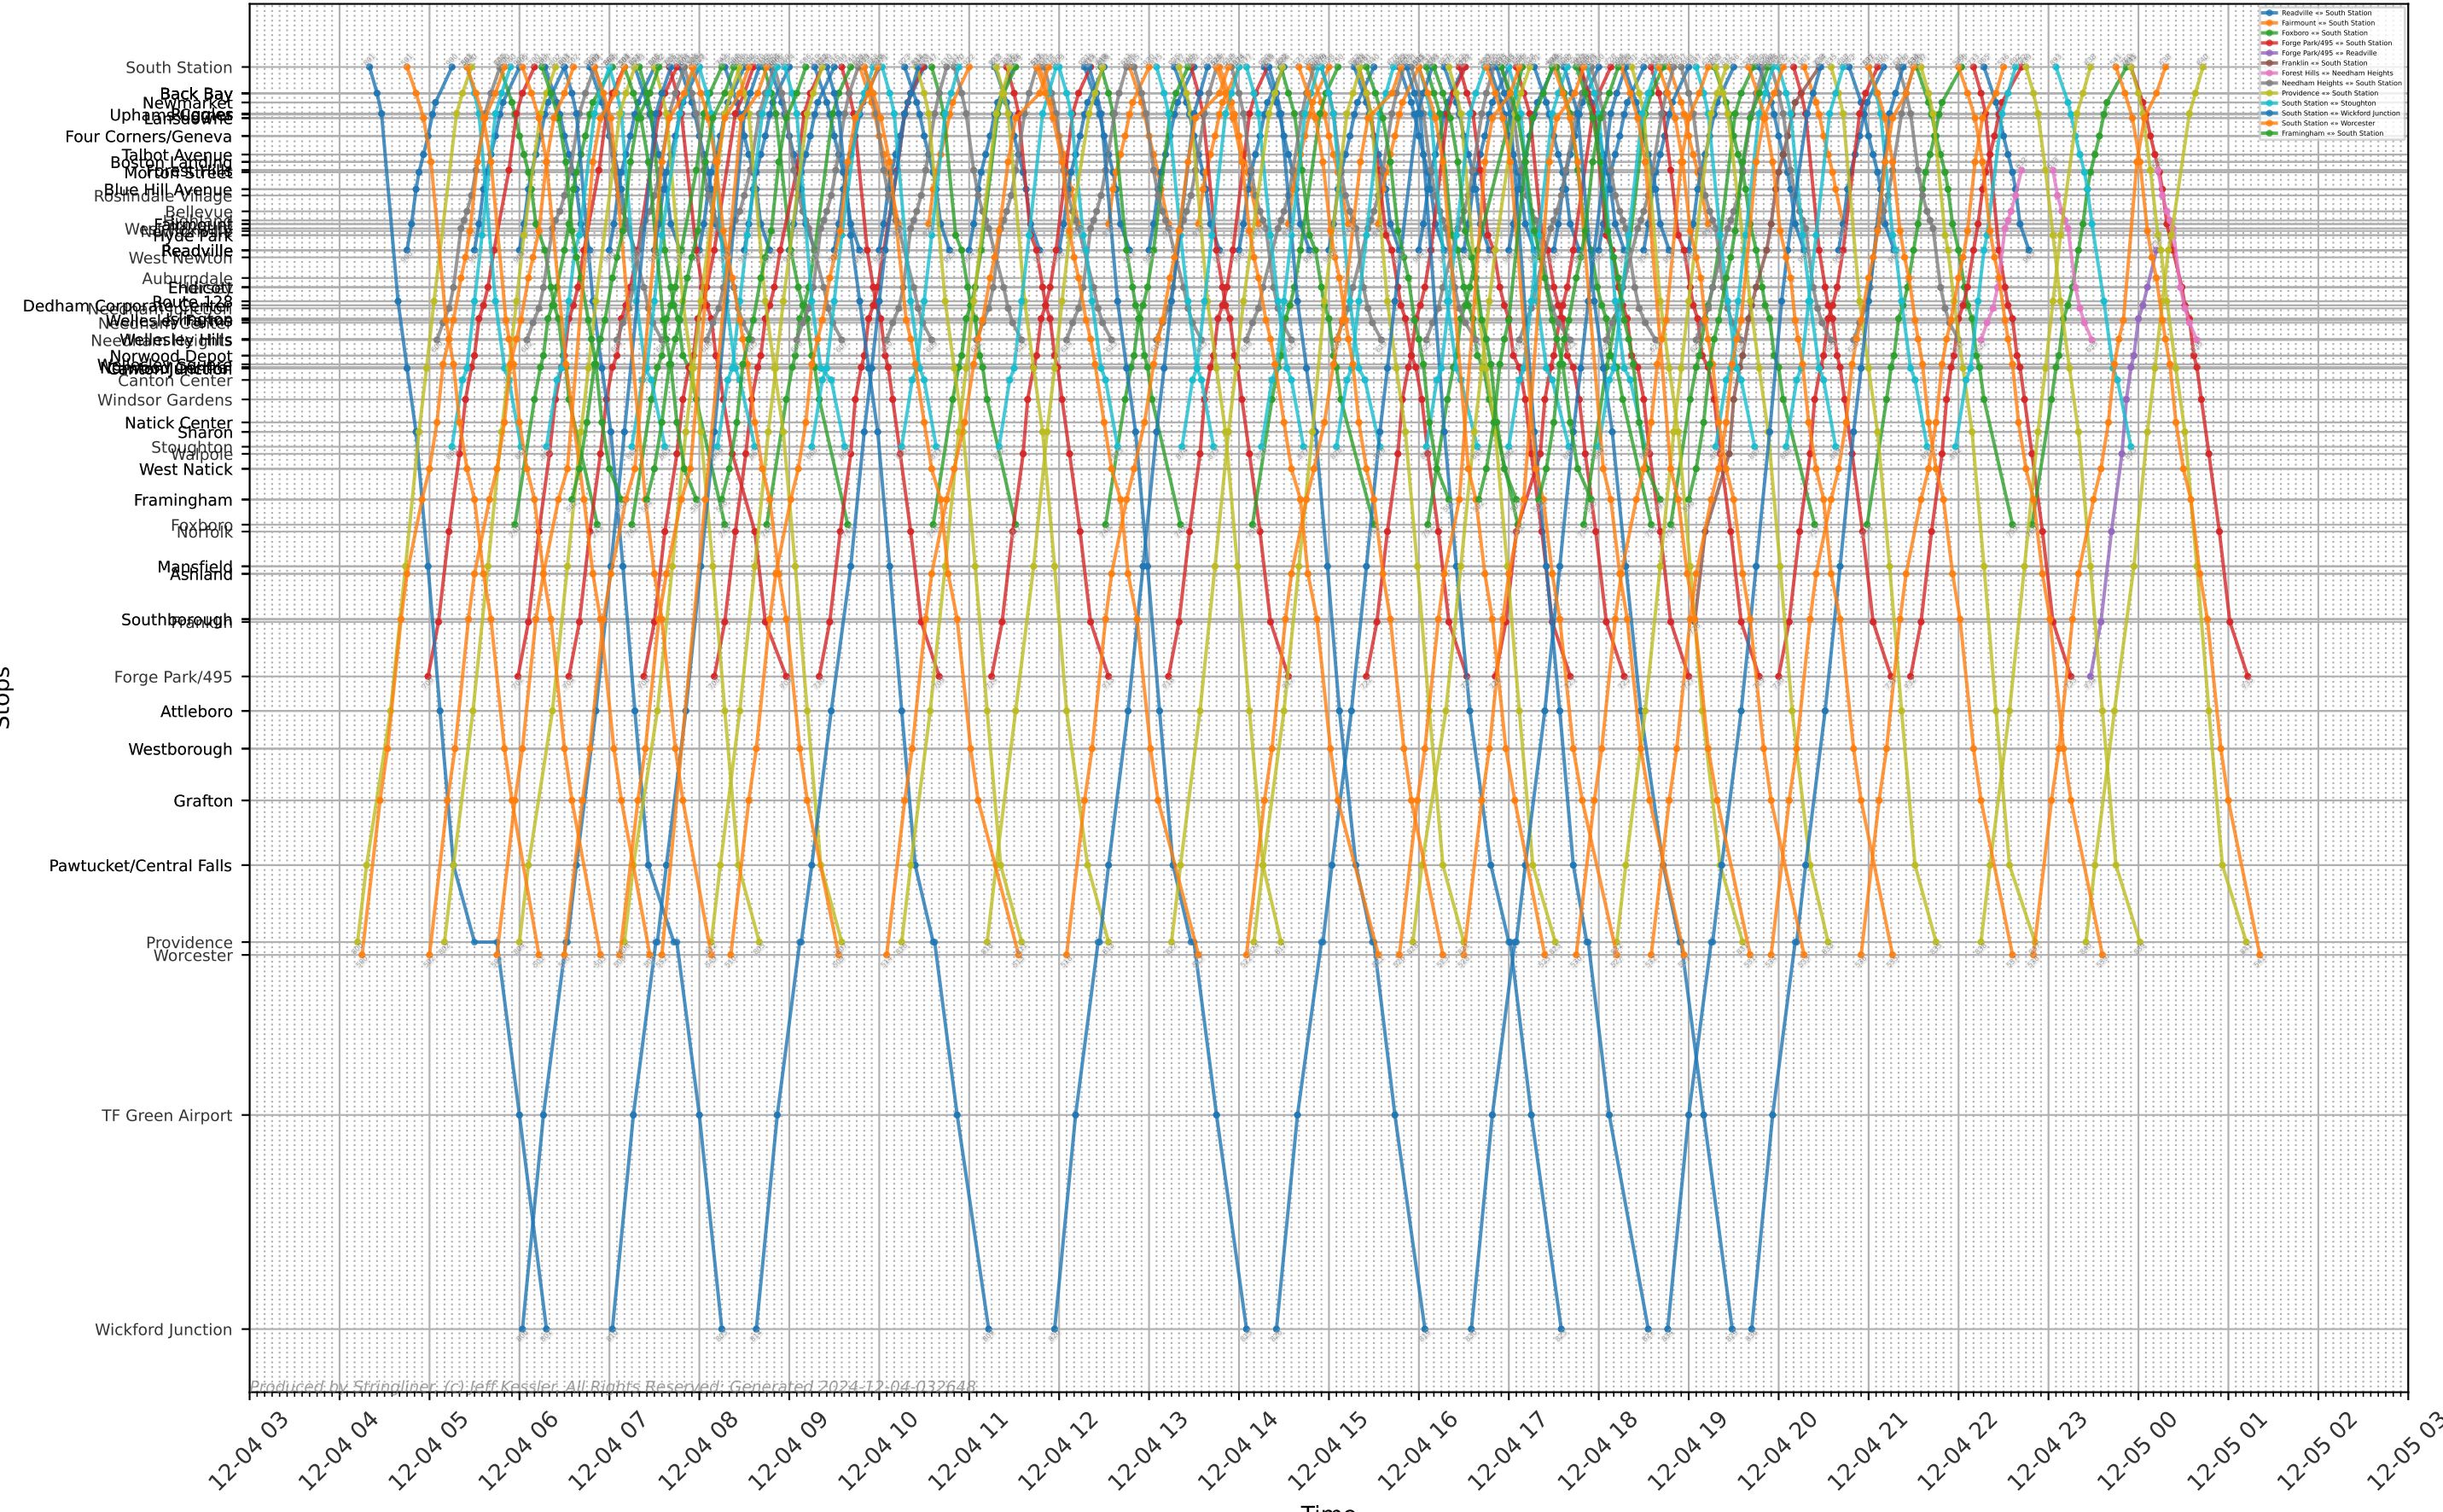

MBTA CR - Branch Lines

Stops

Time