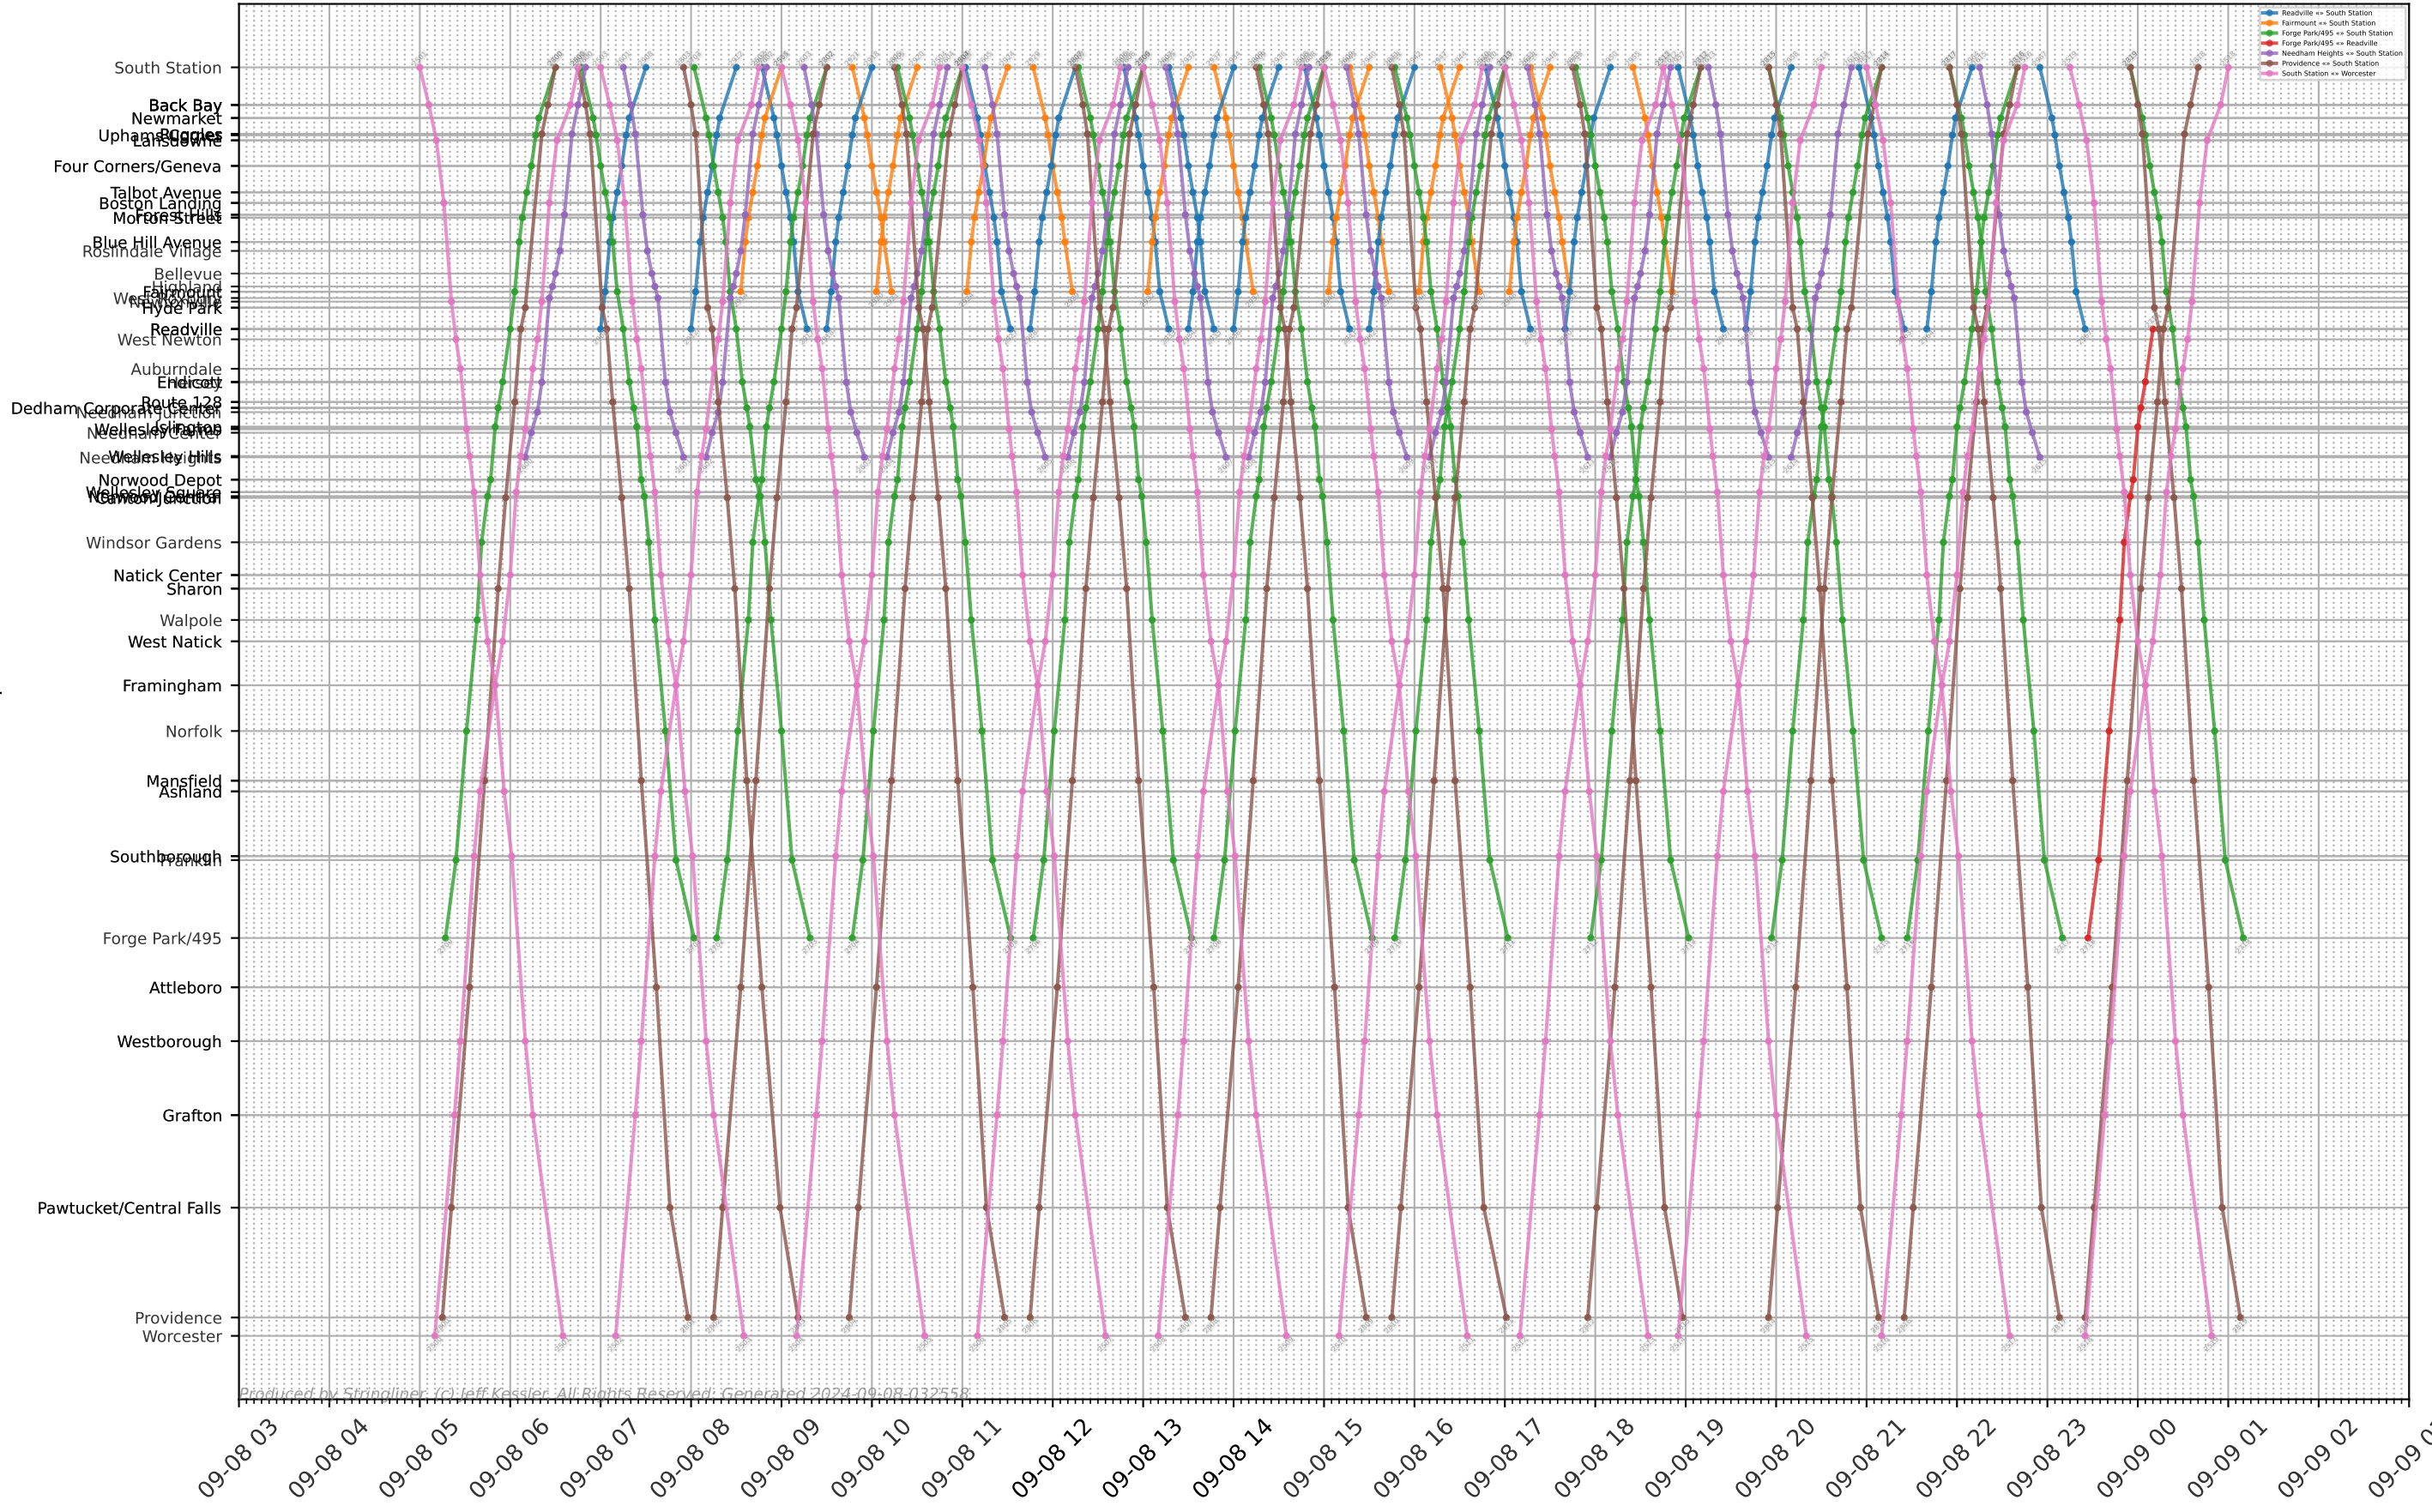

MBTA CR - Branch Lines