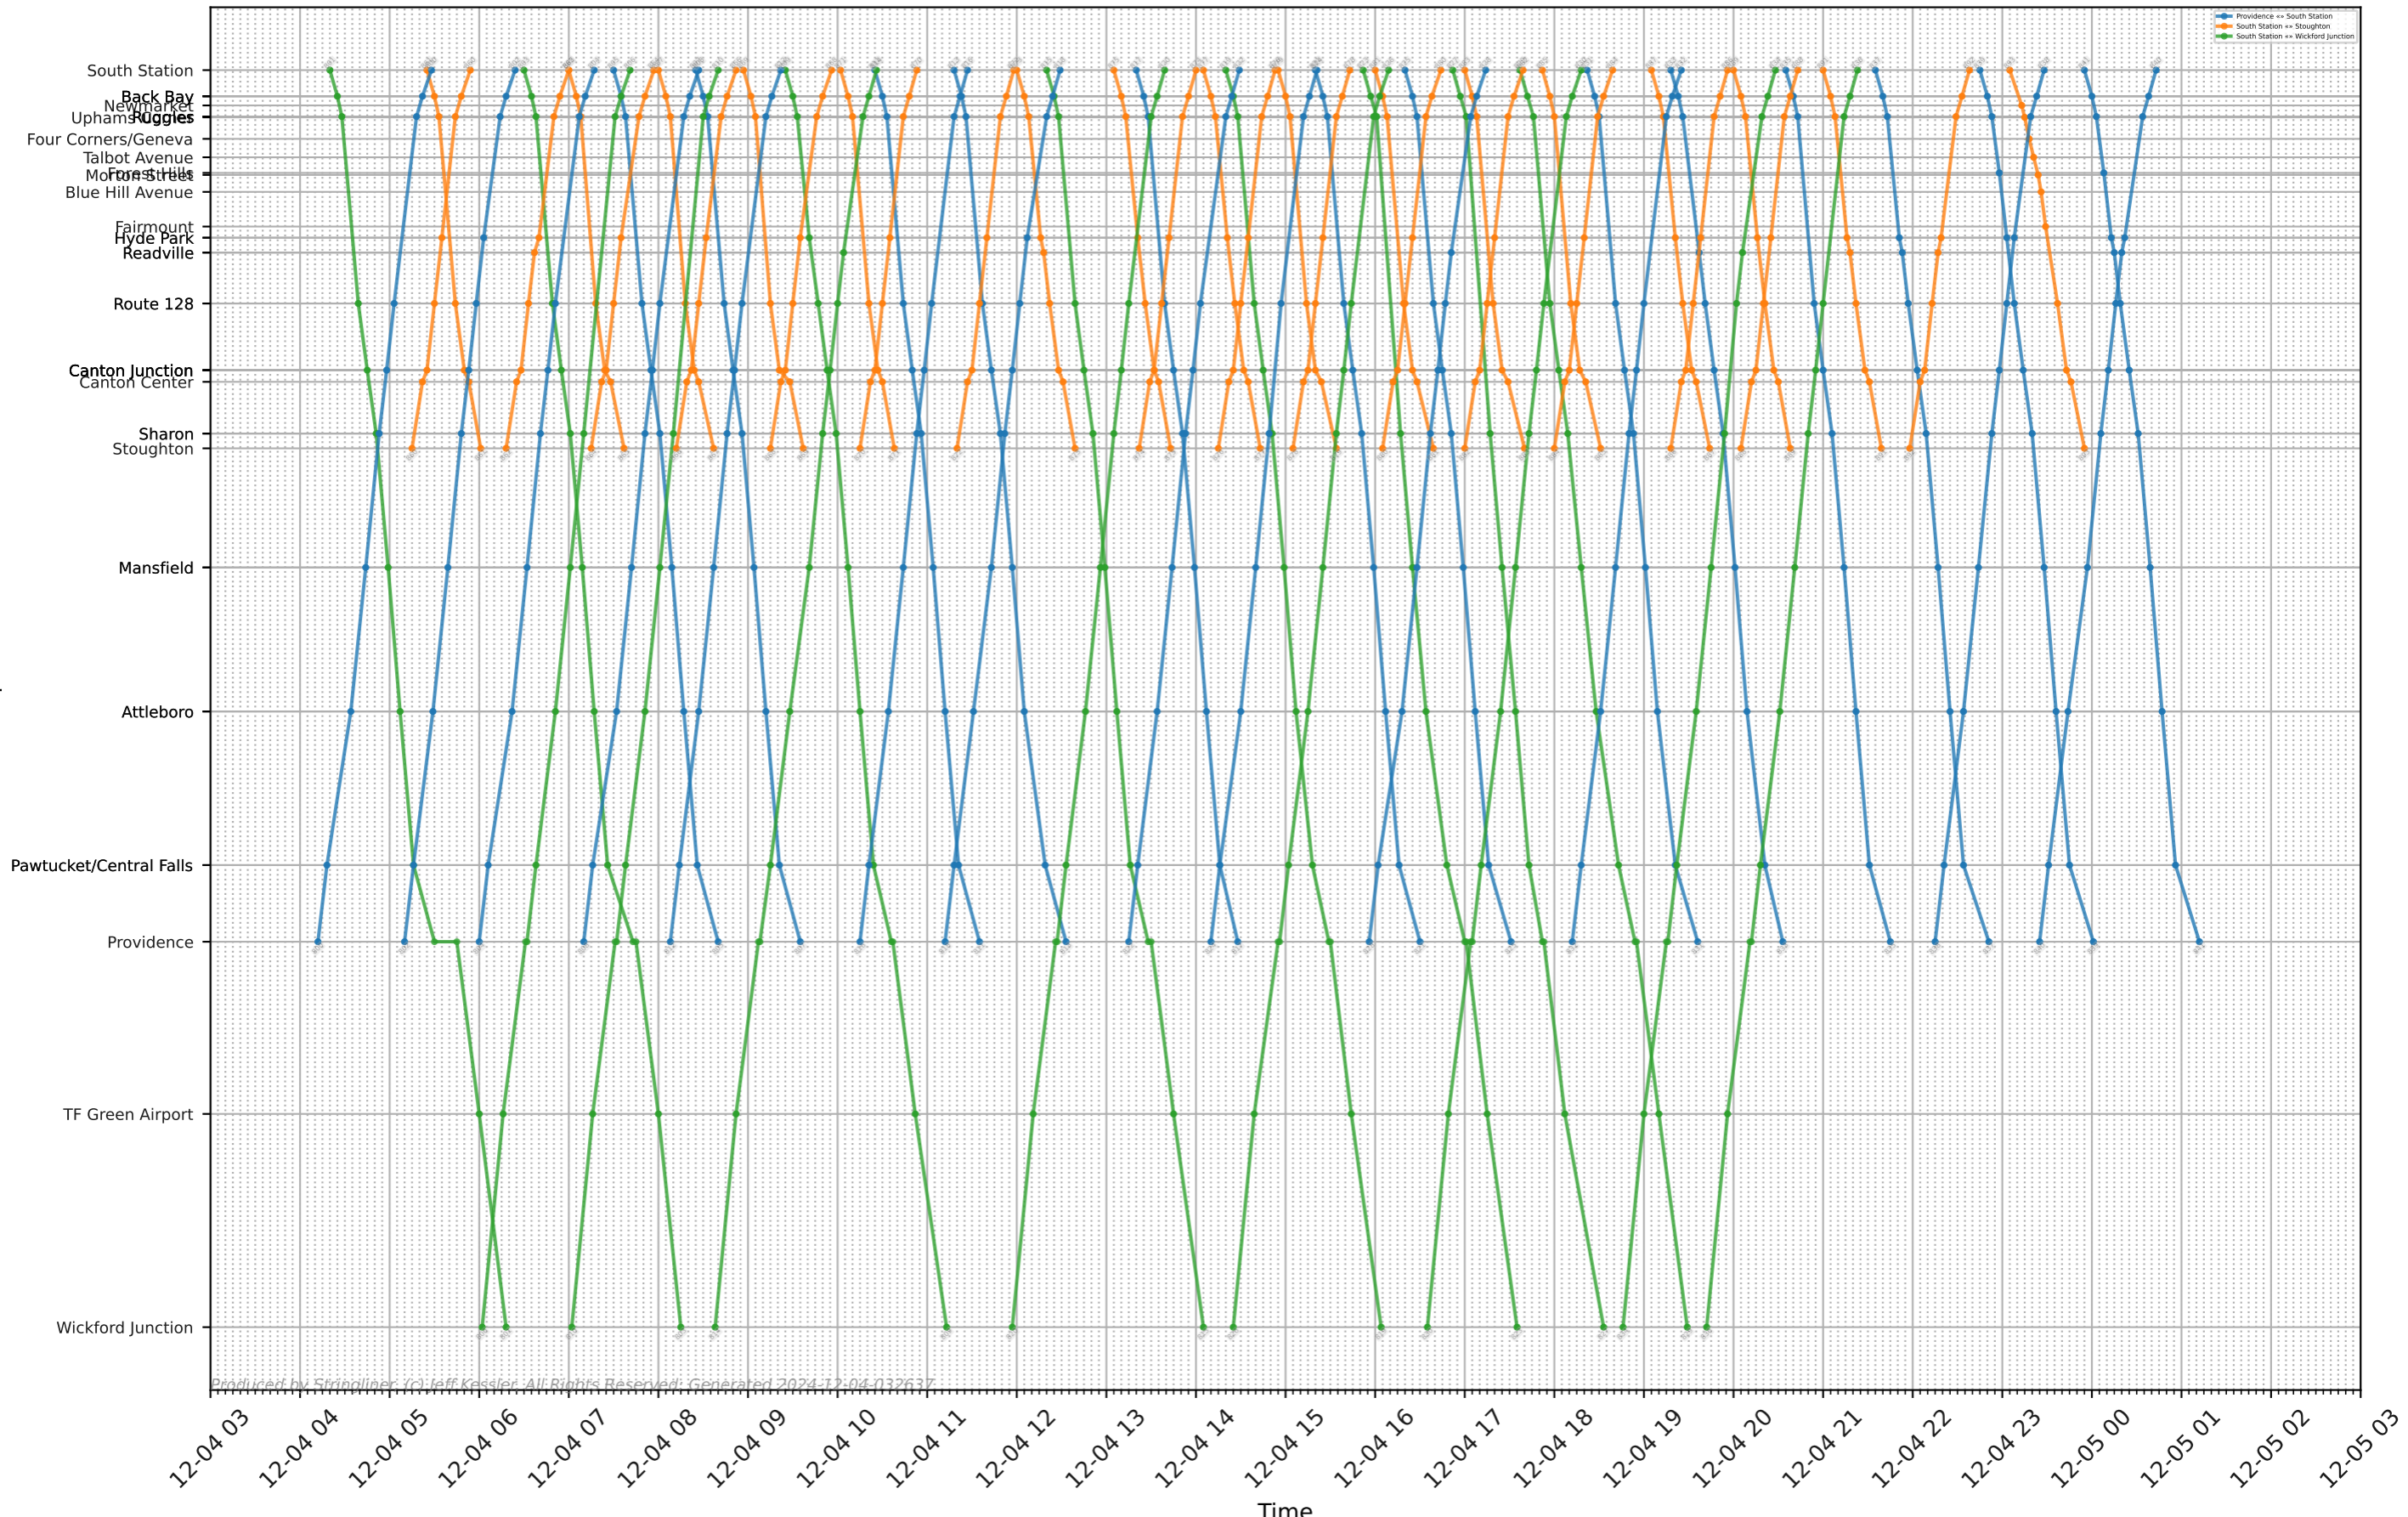

MBTA CR - 0800 Providence

Stops

South Station
Back Bay
Newmarket
Uphams Puddles
Four Corners/Geneva
Talbot Avenue
Morse Street
Blue Hill Avenue
Fairmount
Hyde Park
Readville
Route 128
Canton Junction
Canton Center
Sharon
Stoughton
Mansfield
Attleboro
Pawtucket/Central Falls
Providence
TF Green Airport
Wickford Junction

Time