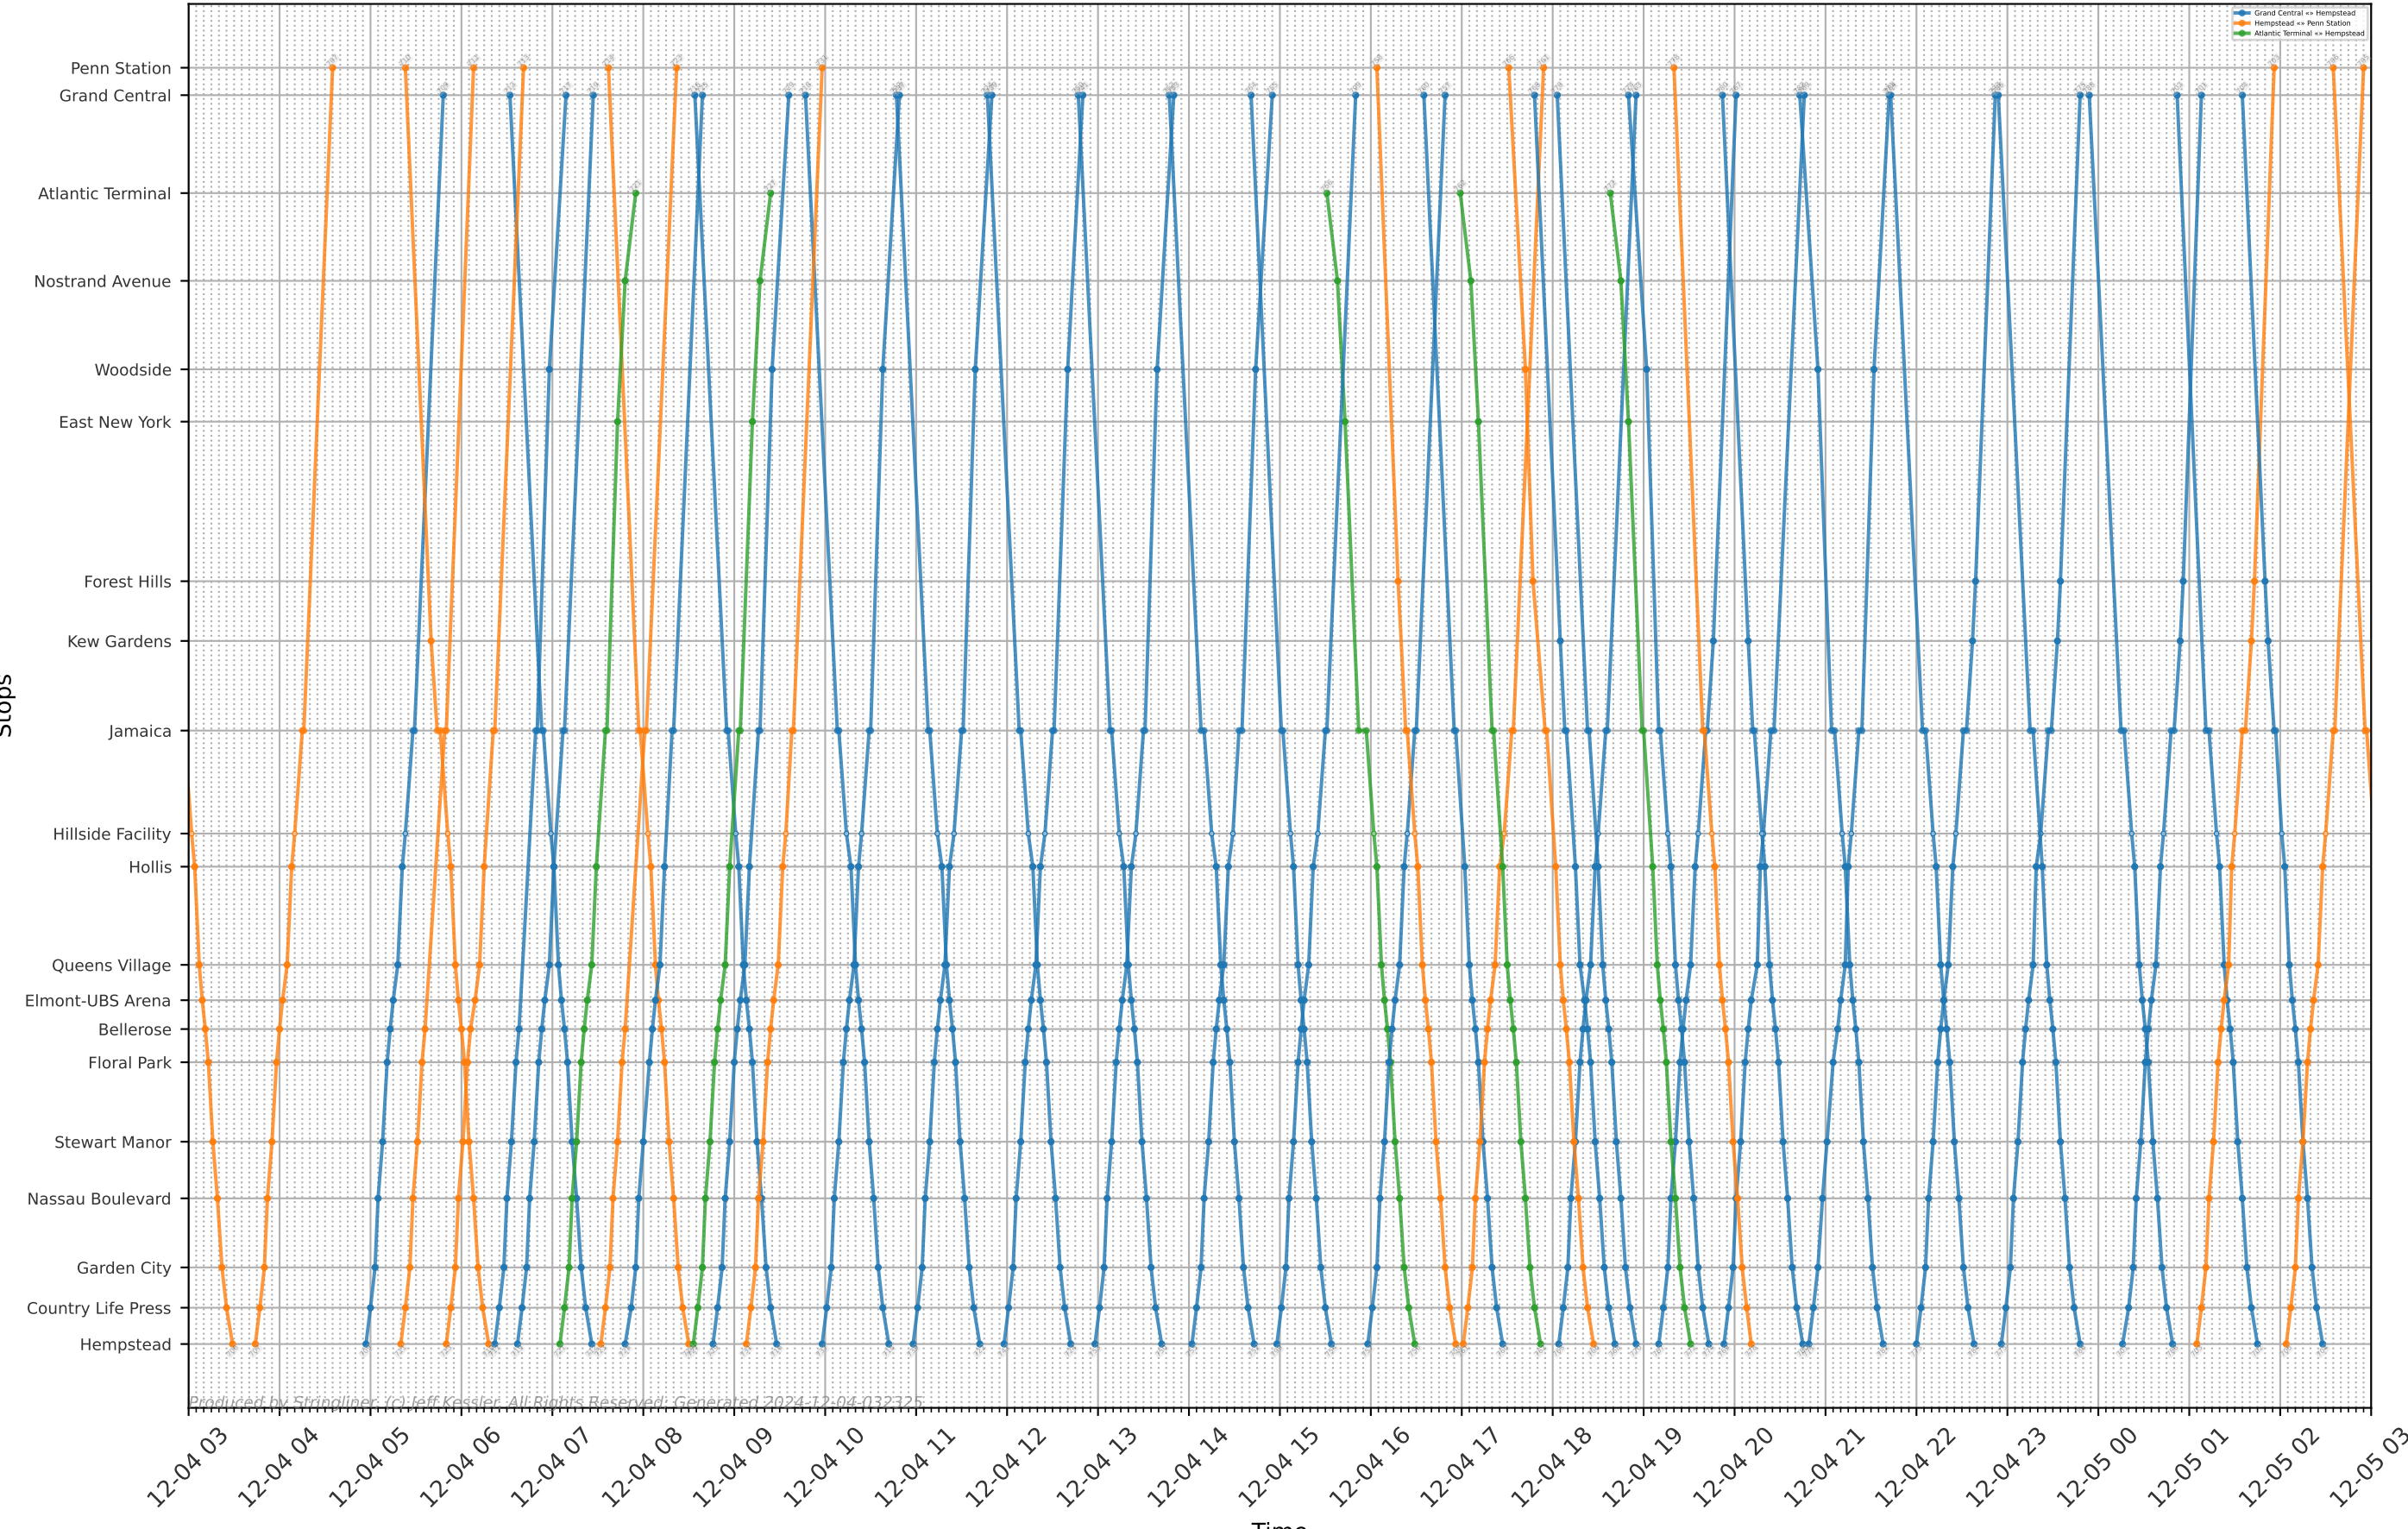

LIRR - Hempstead Branch

Produced by Sringoliner (c) Jeff Kessler. All Rights Reserved. Generated 2024-12-04-032325