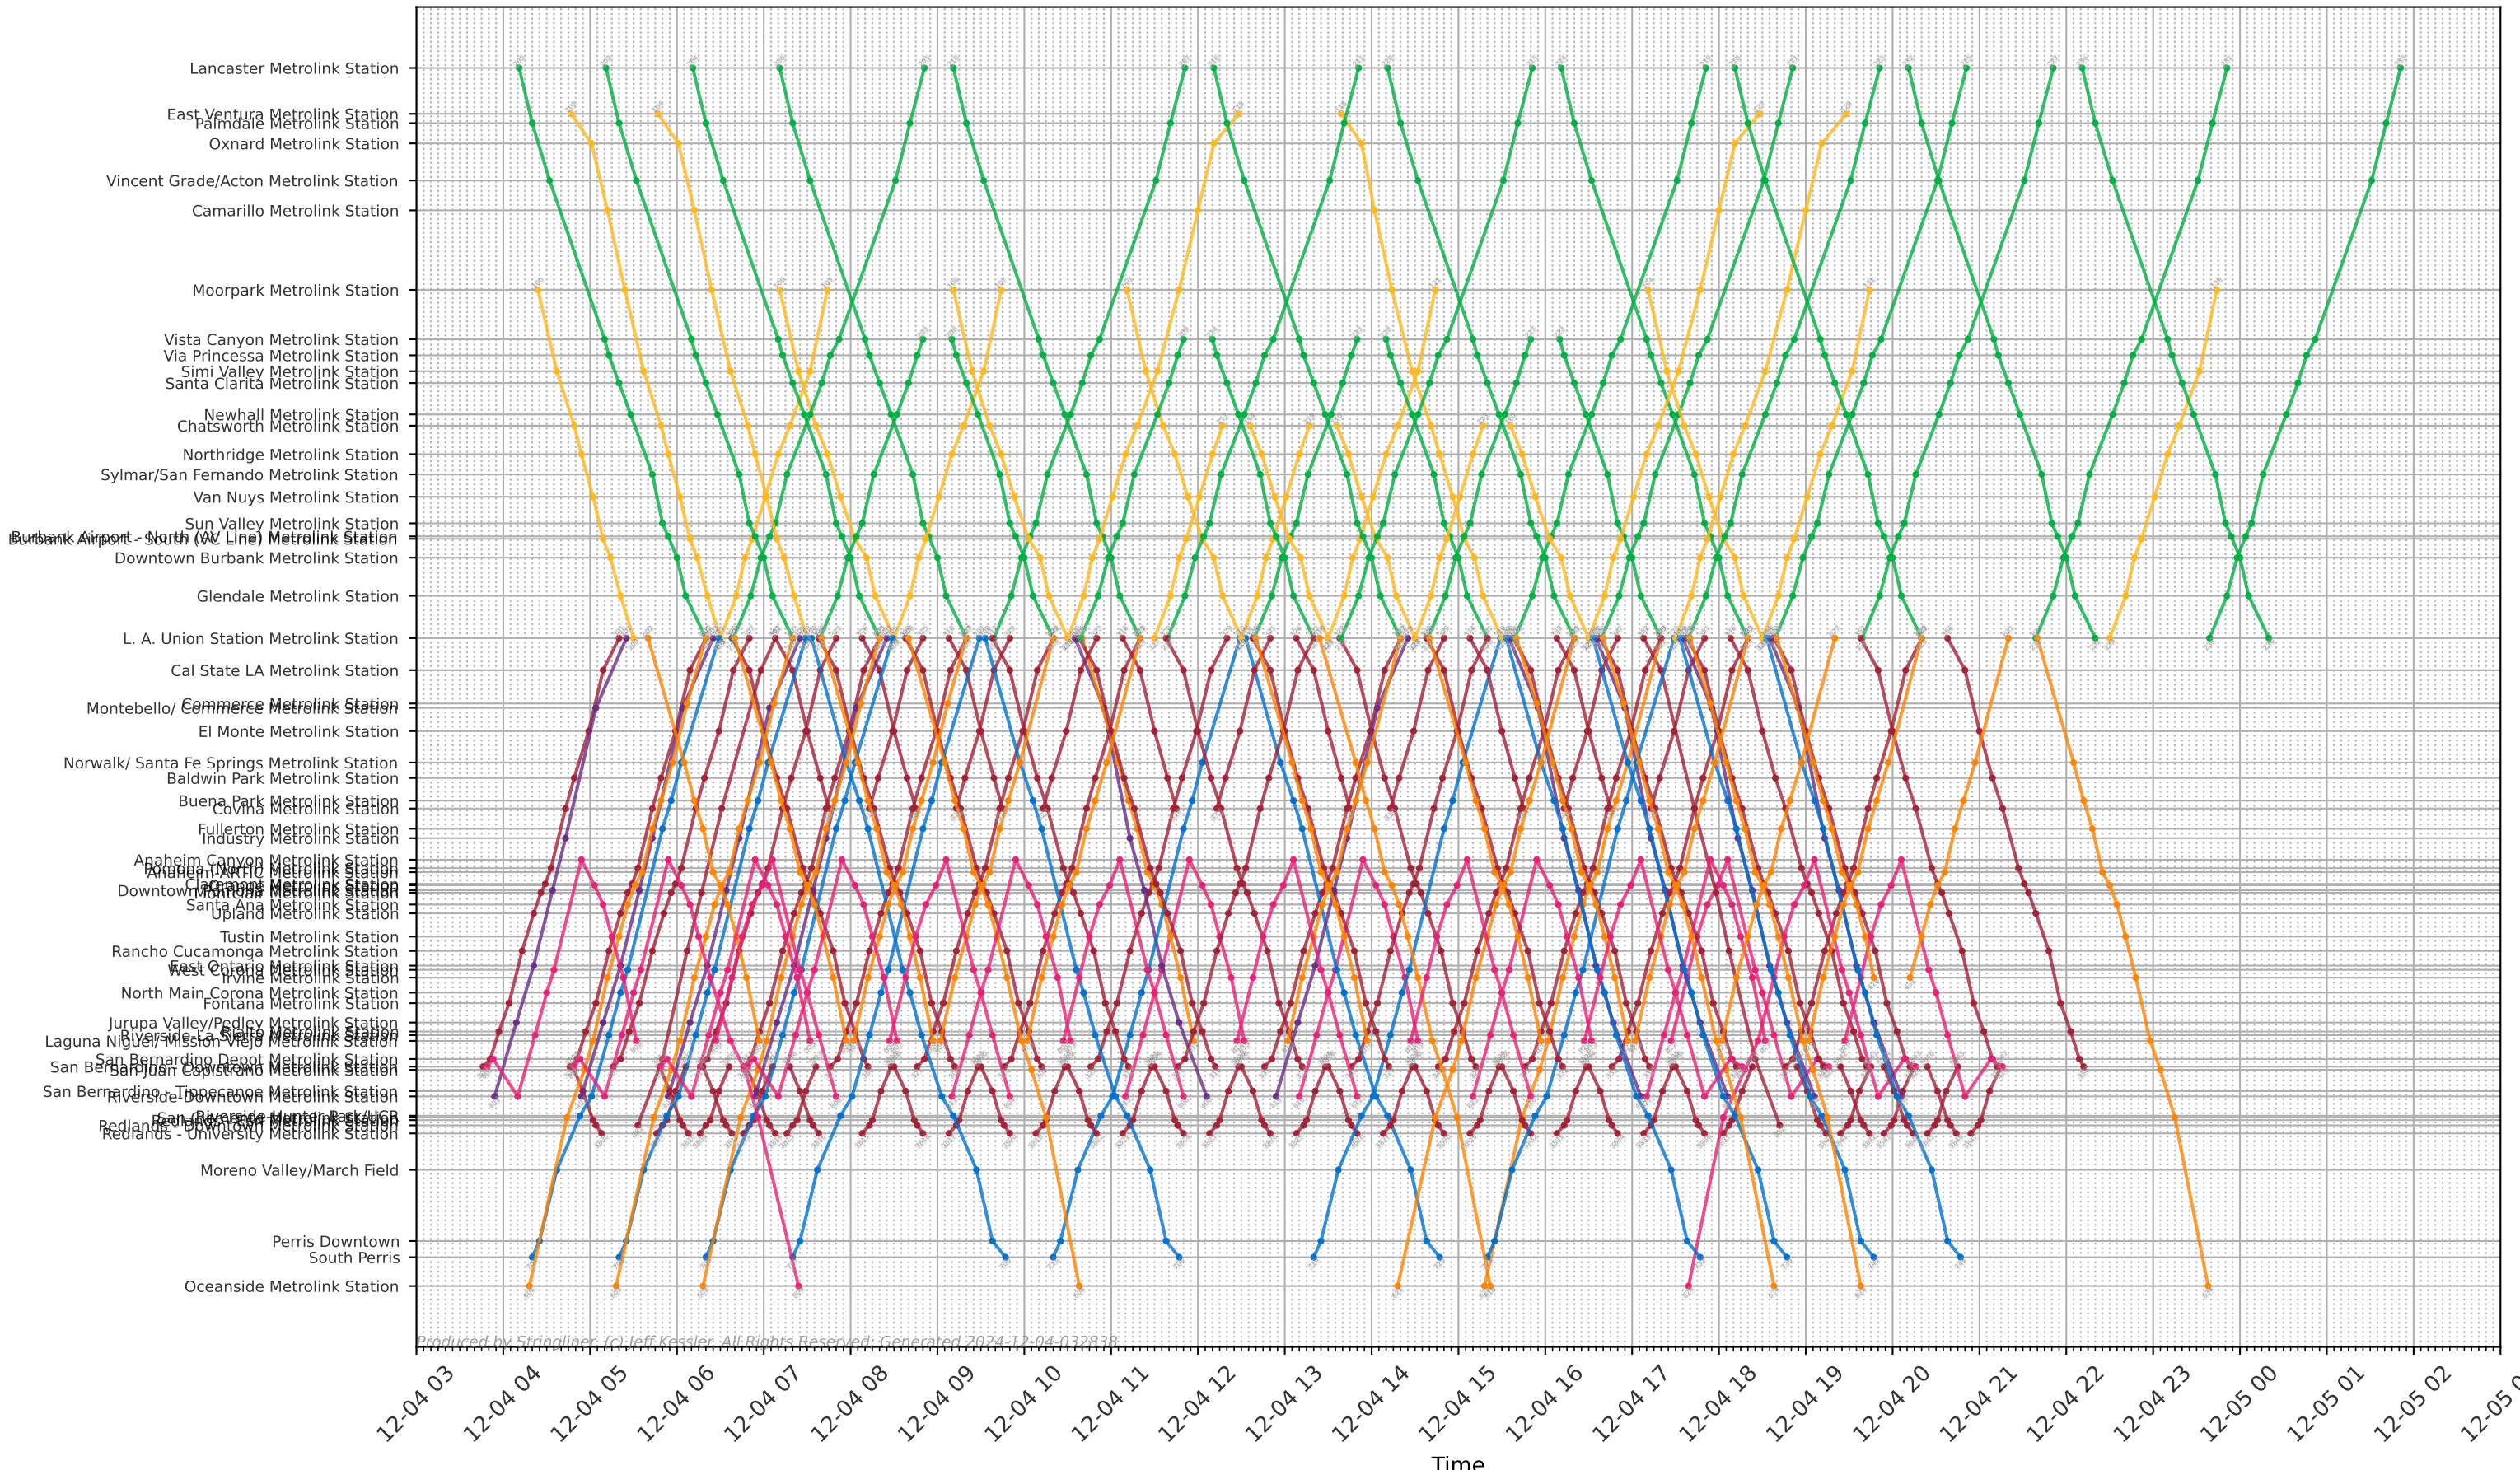

LA Metrolink - Systemwide Stringline Stringline

Produced by Stringline, © Jeff Kessler. All Rights Reserved. Generated 2024-12-04-03:28:38