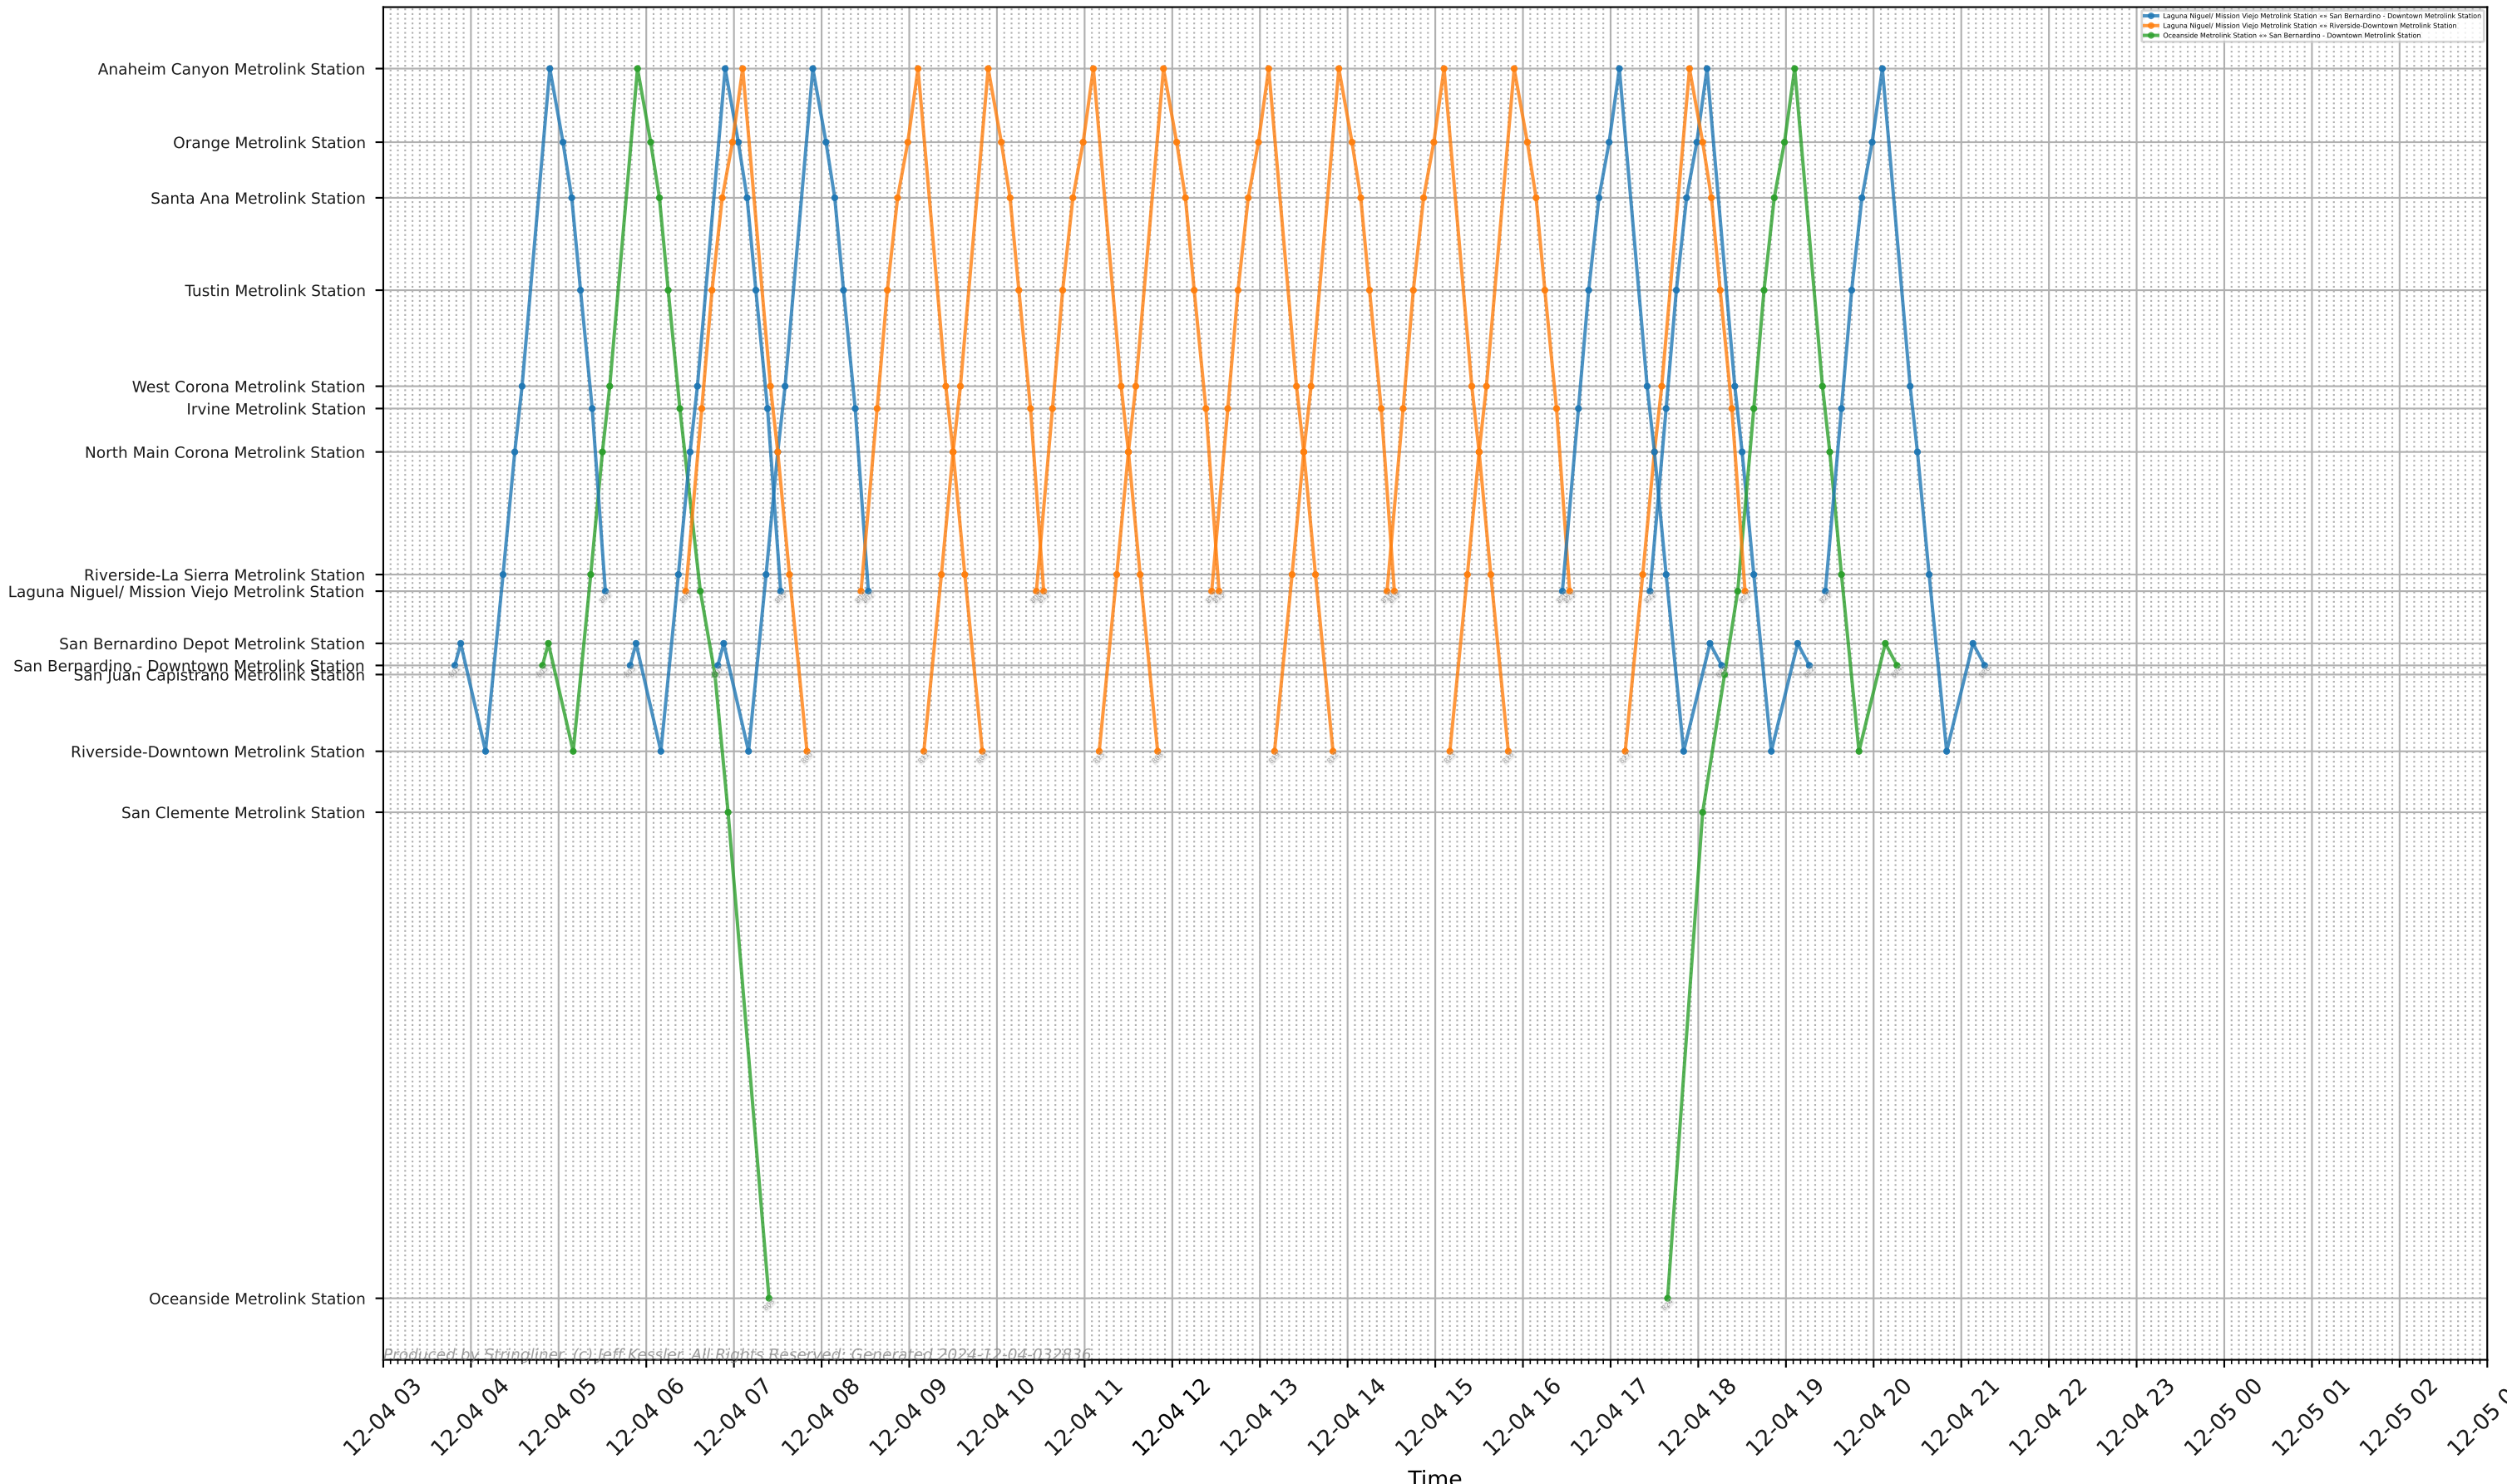

LA Metrolink - Metrolink Inland Empire-Orange County Line Stringline