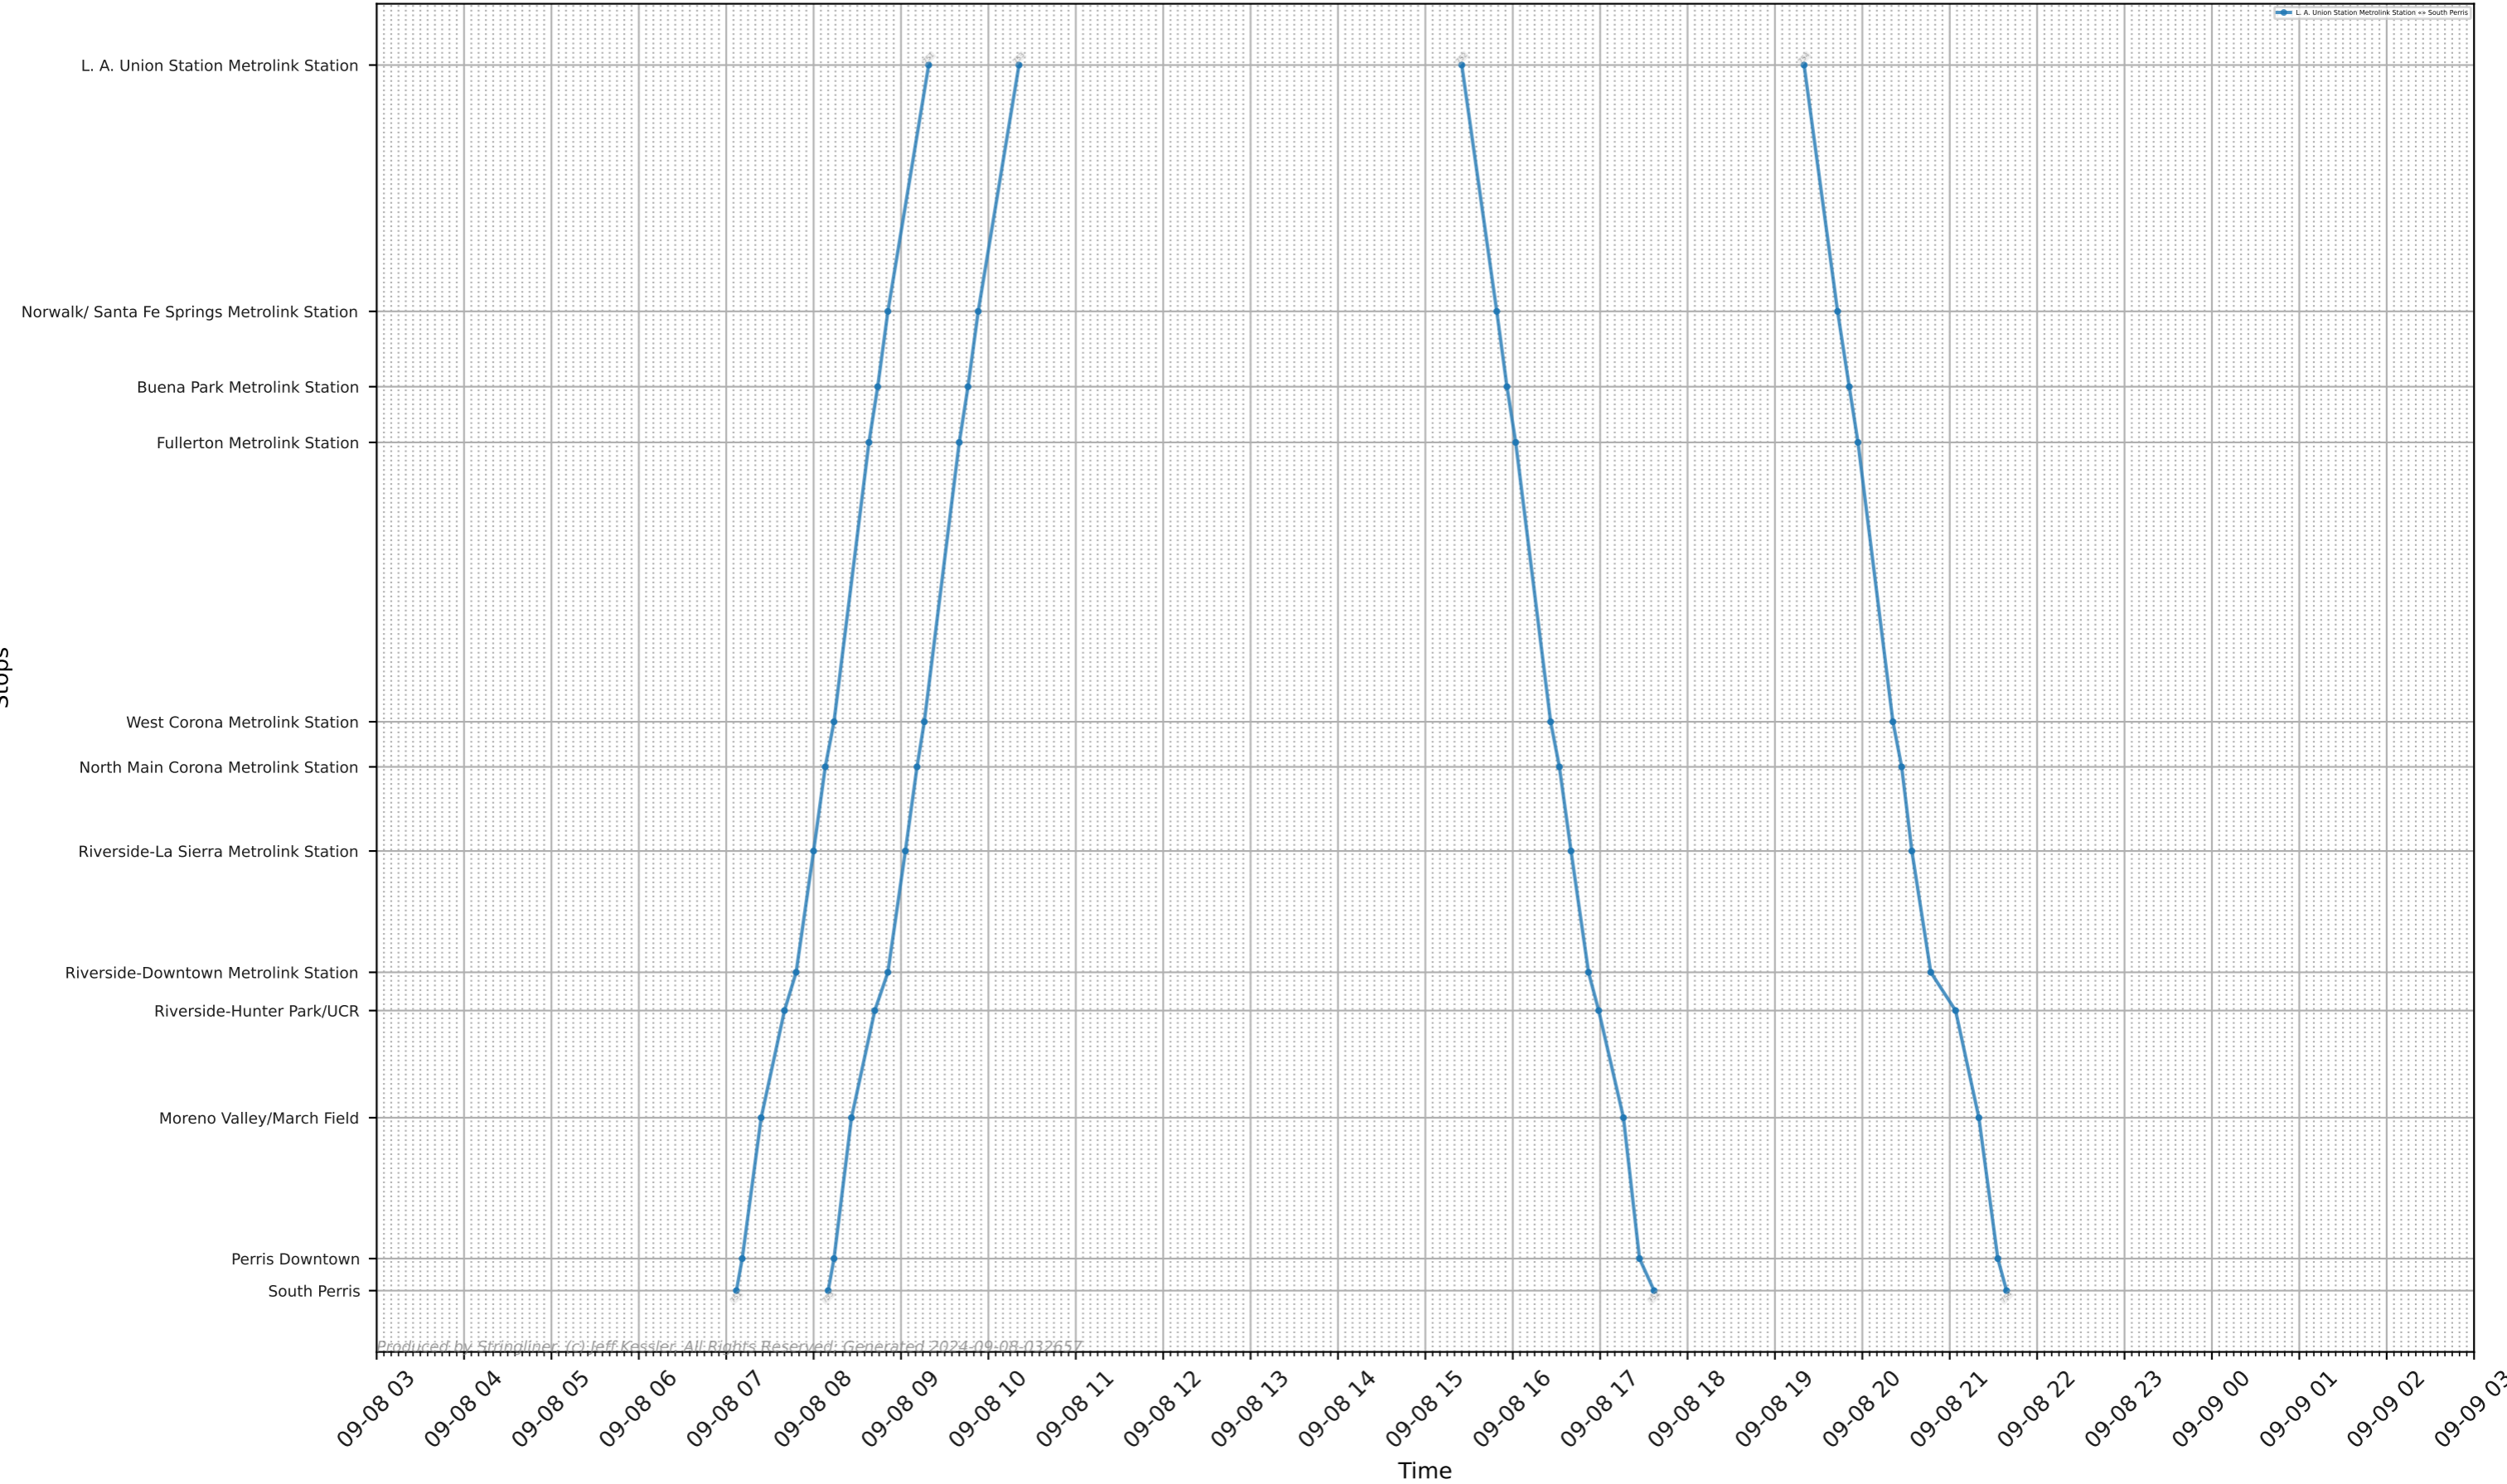

# LA Metrolink - Metrolink 91-Perris Valley Line Stringline

Produced by Stringliner. (c) Jeff Kessler. All Rights Reserved. Generated 2024-09-08 03:26:57