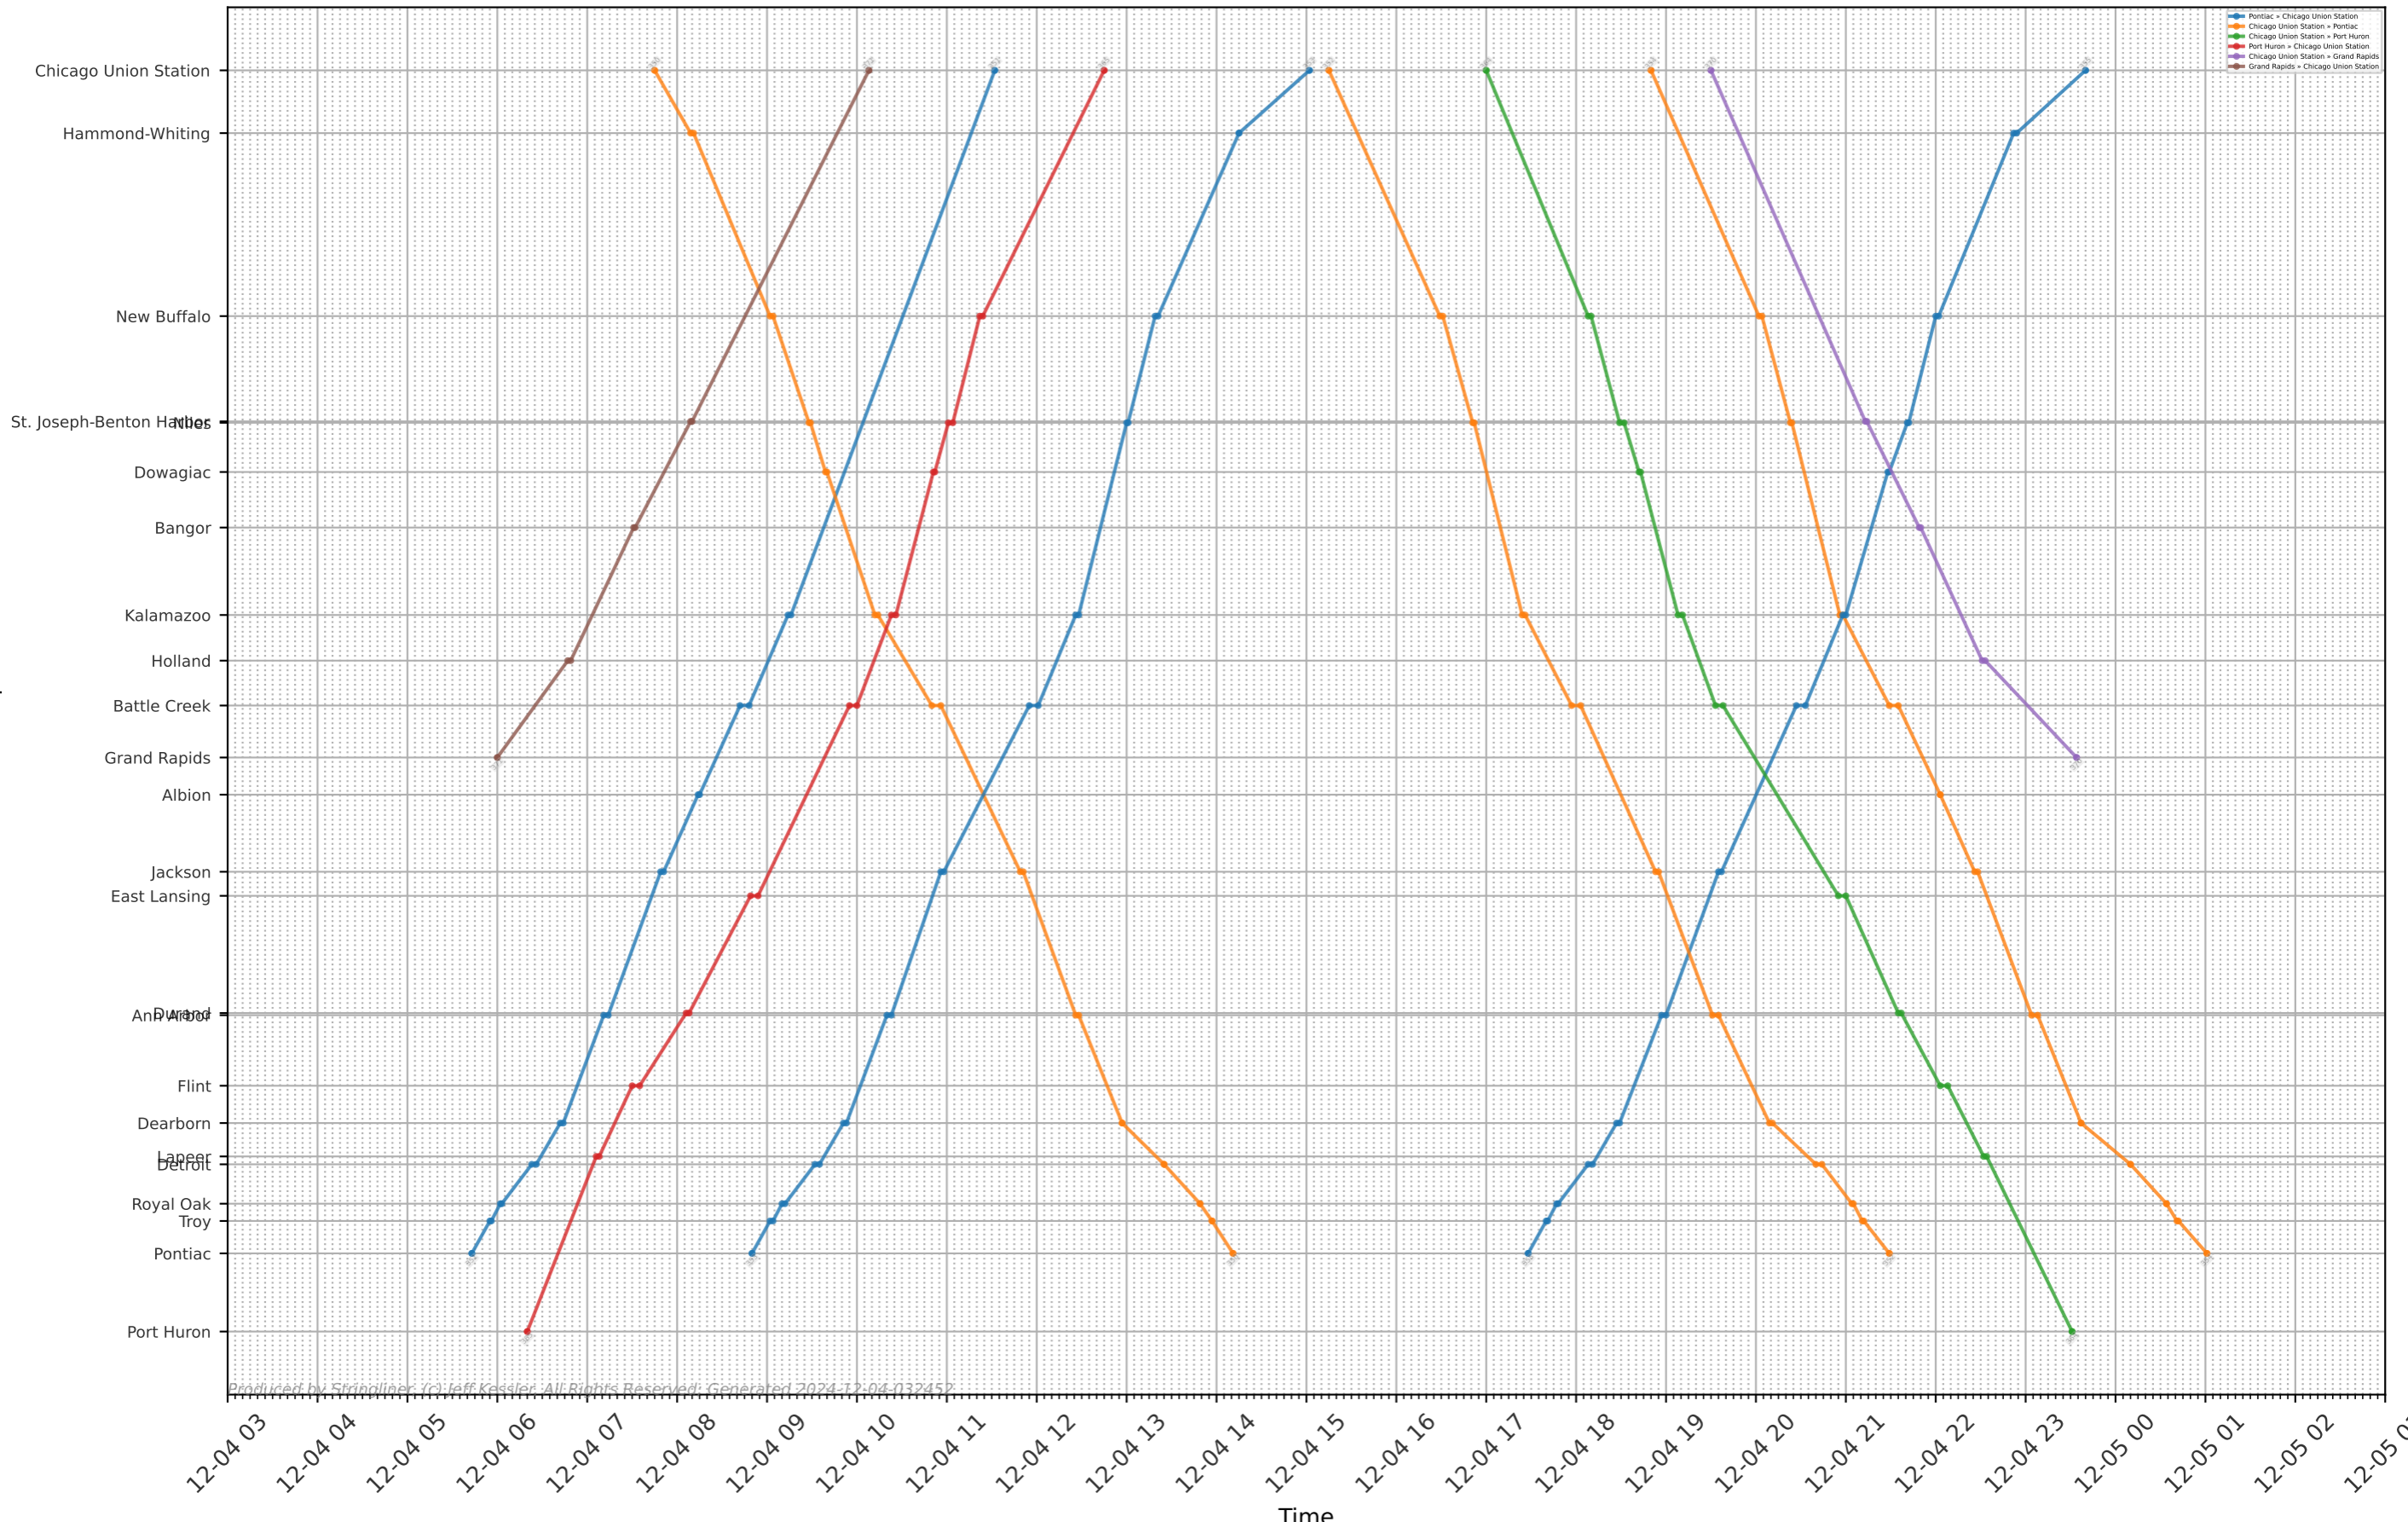

Amtrak - Michigan Services (ET) Stringline

Produced by Stringliner (C) Jeff Kessler. All Rights Reserved. Generated 2024-12-04-032452