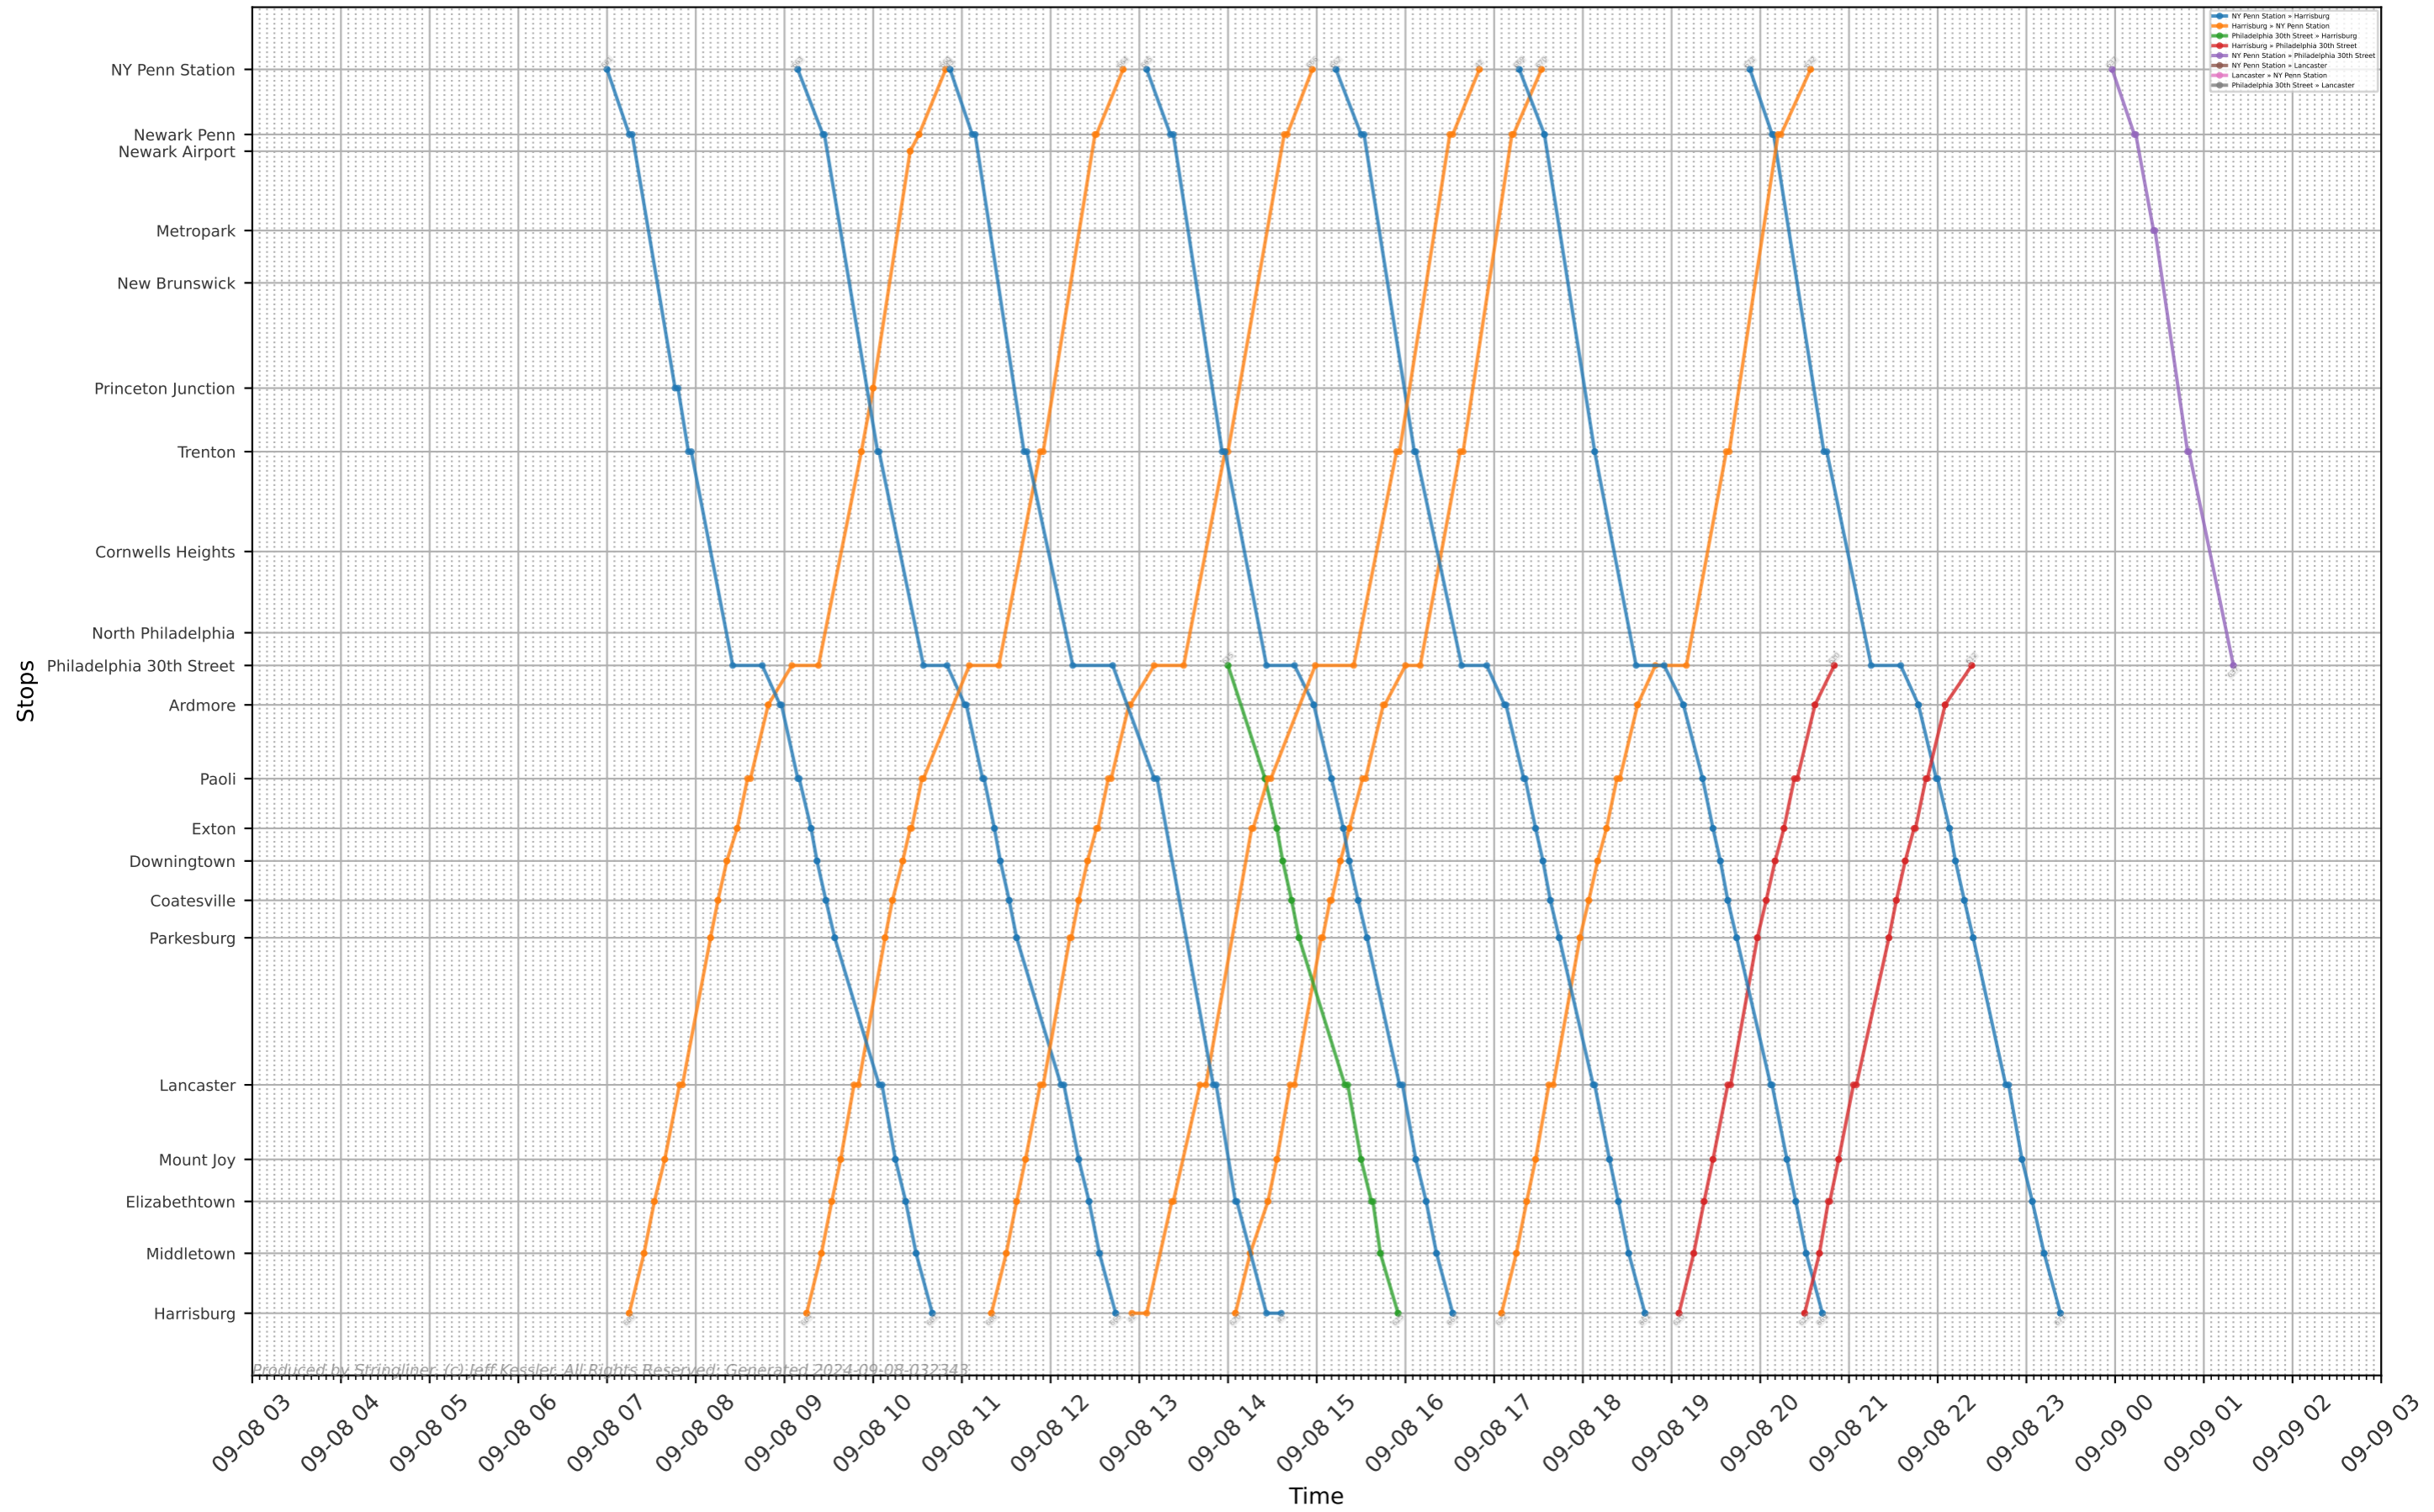

Amtrak - Keystone Corridor Stringline