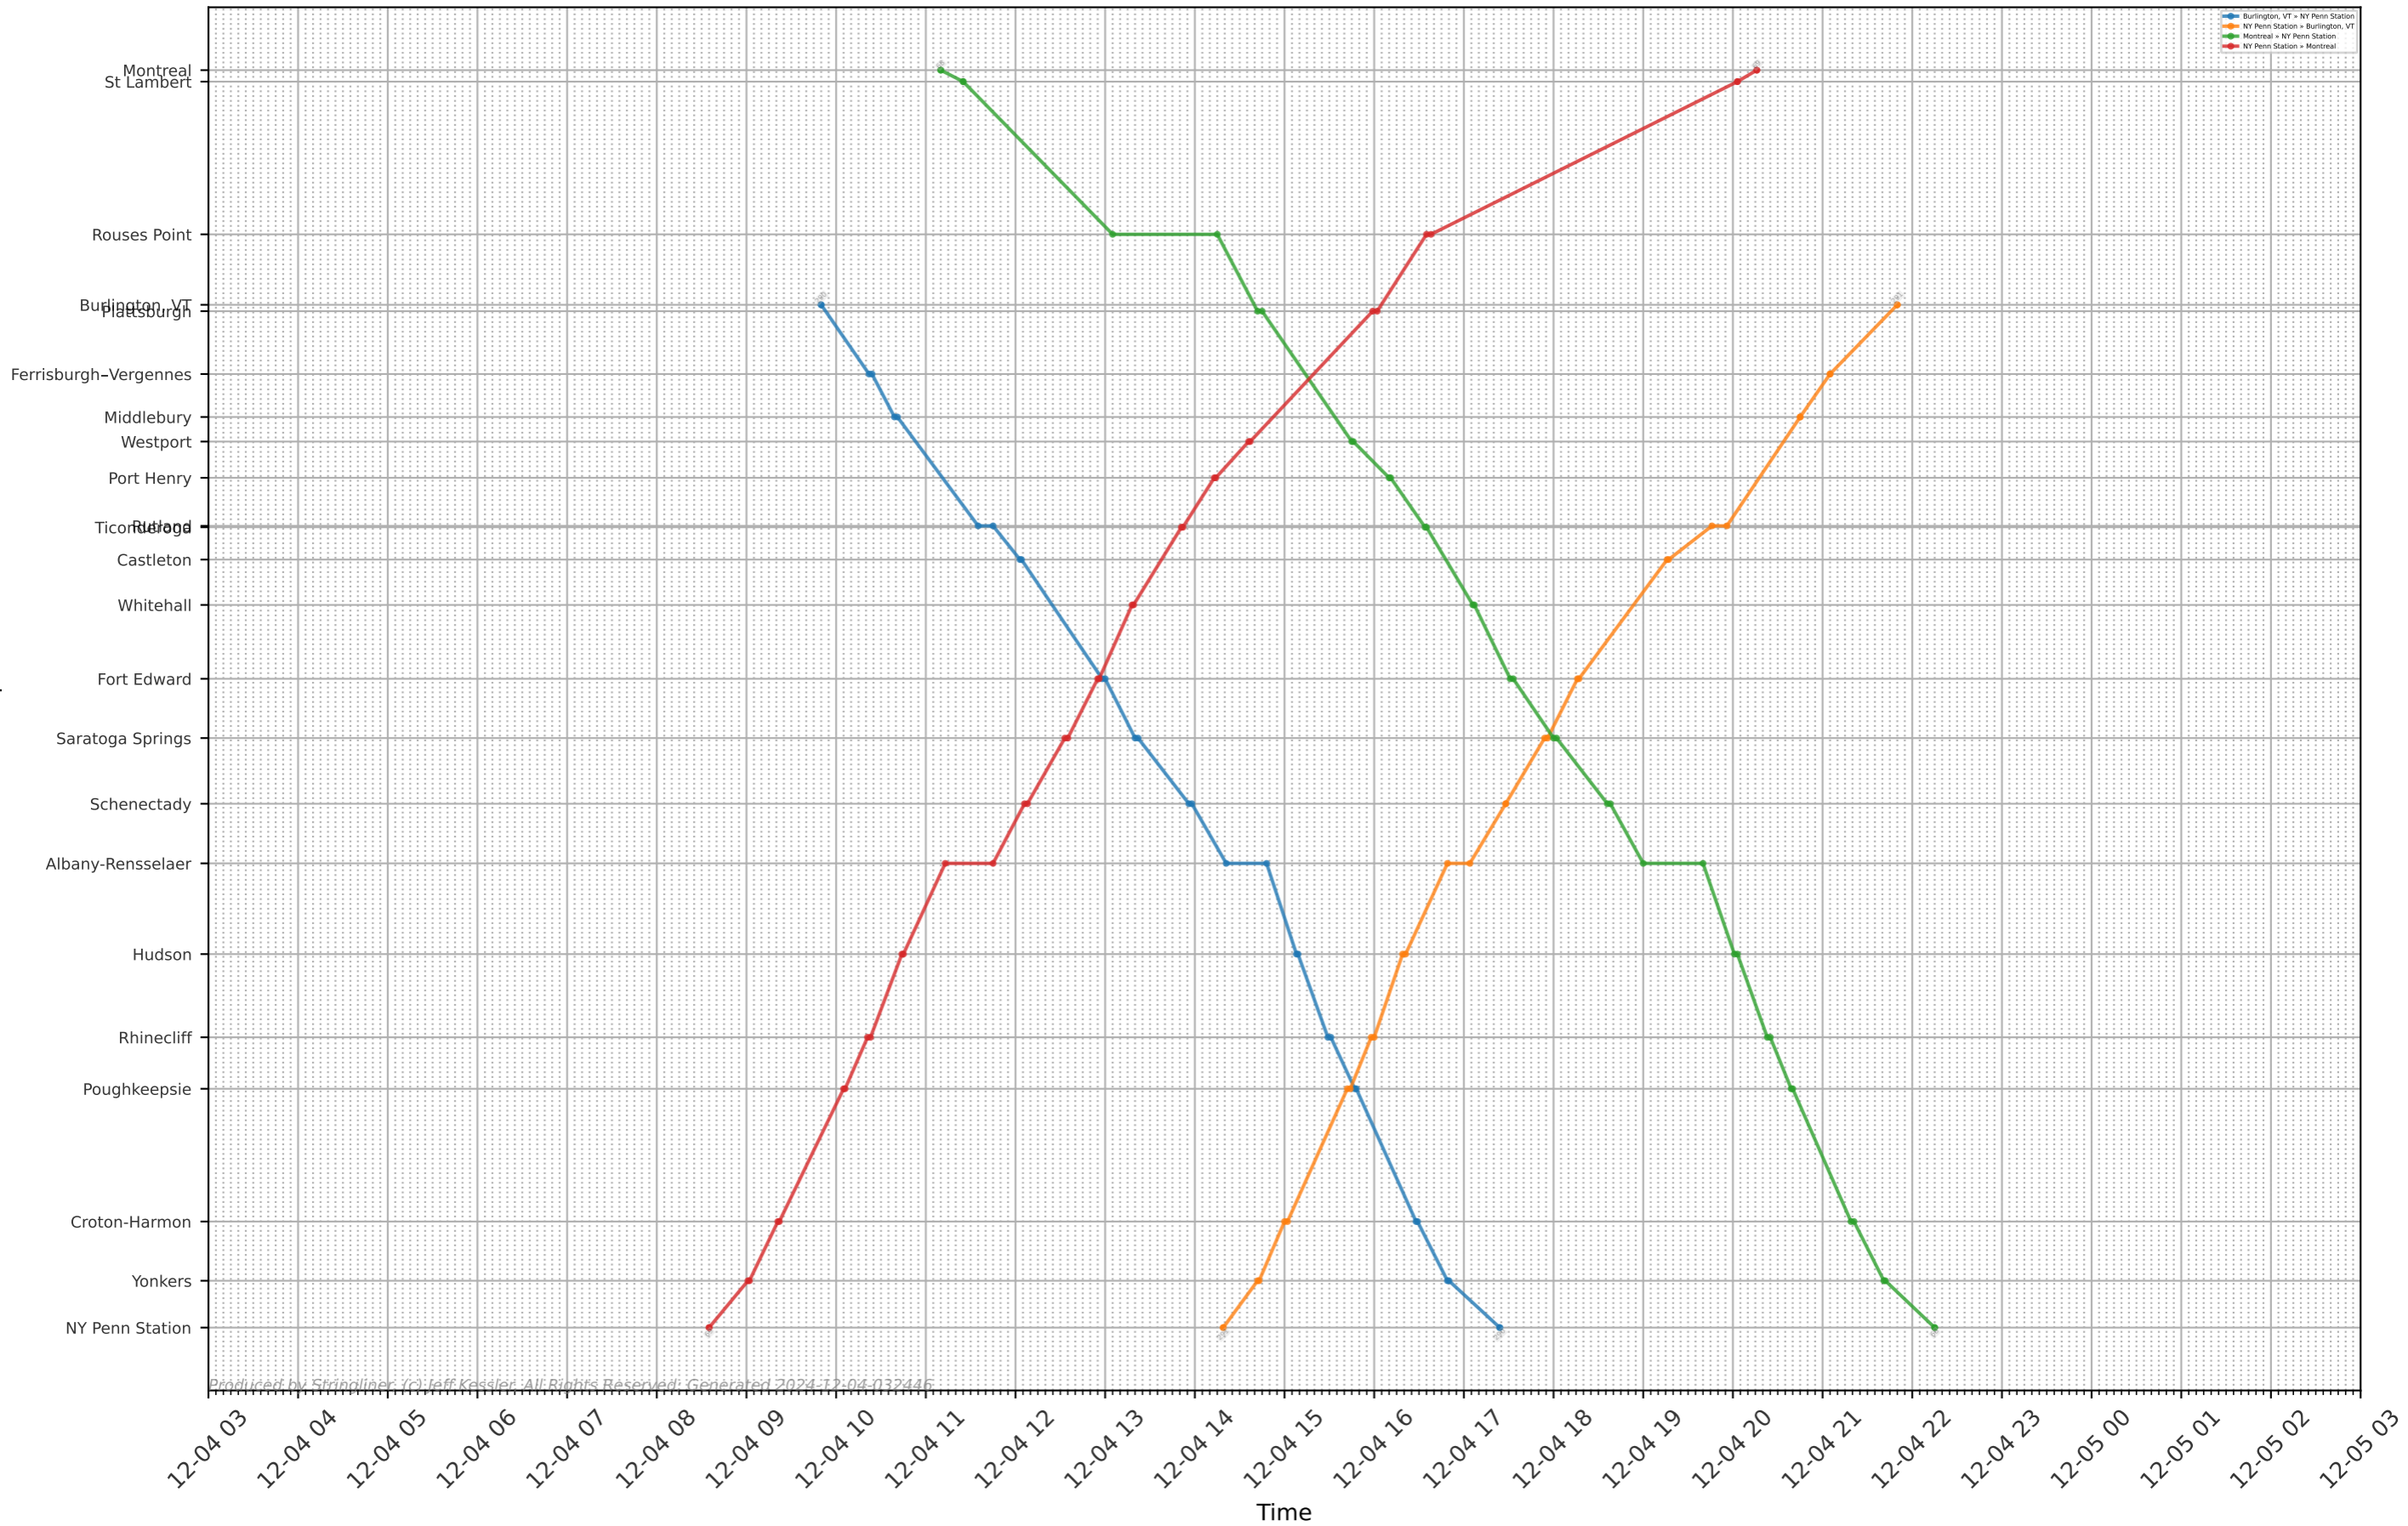

Amtrak - Empire North Stringline