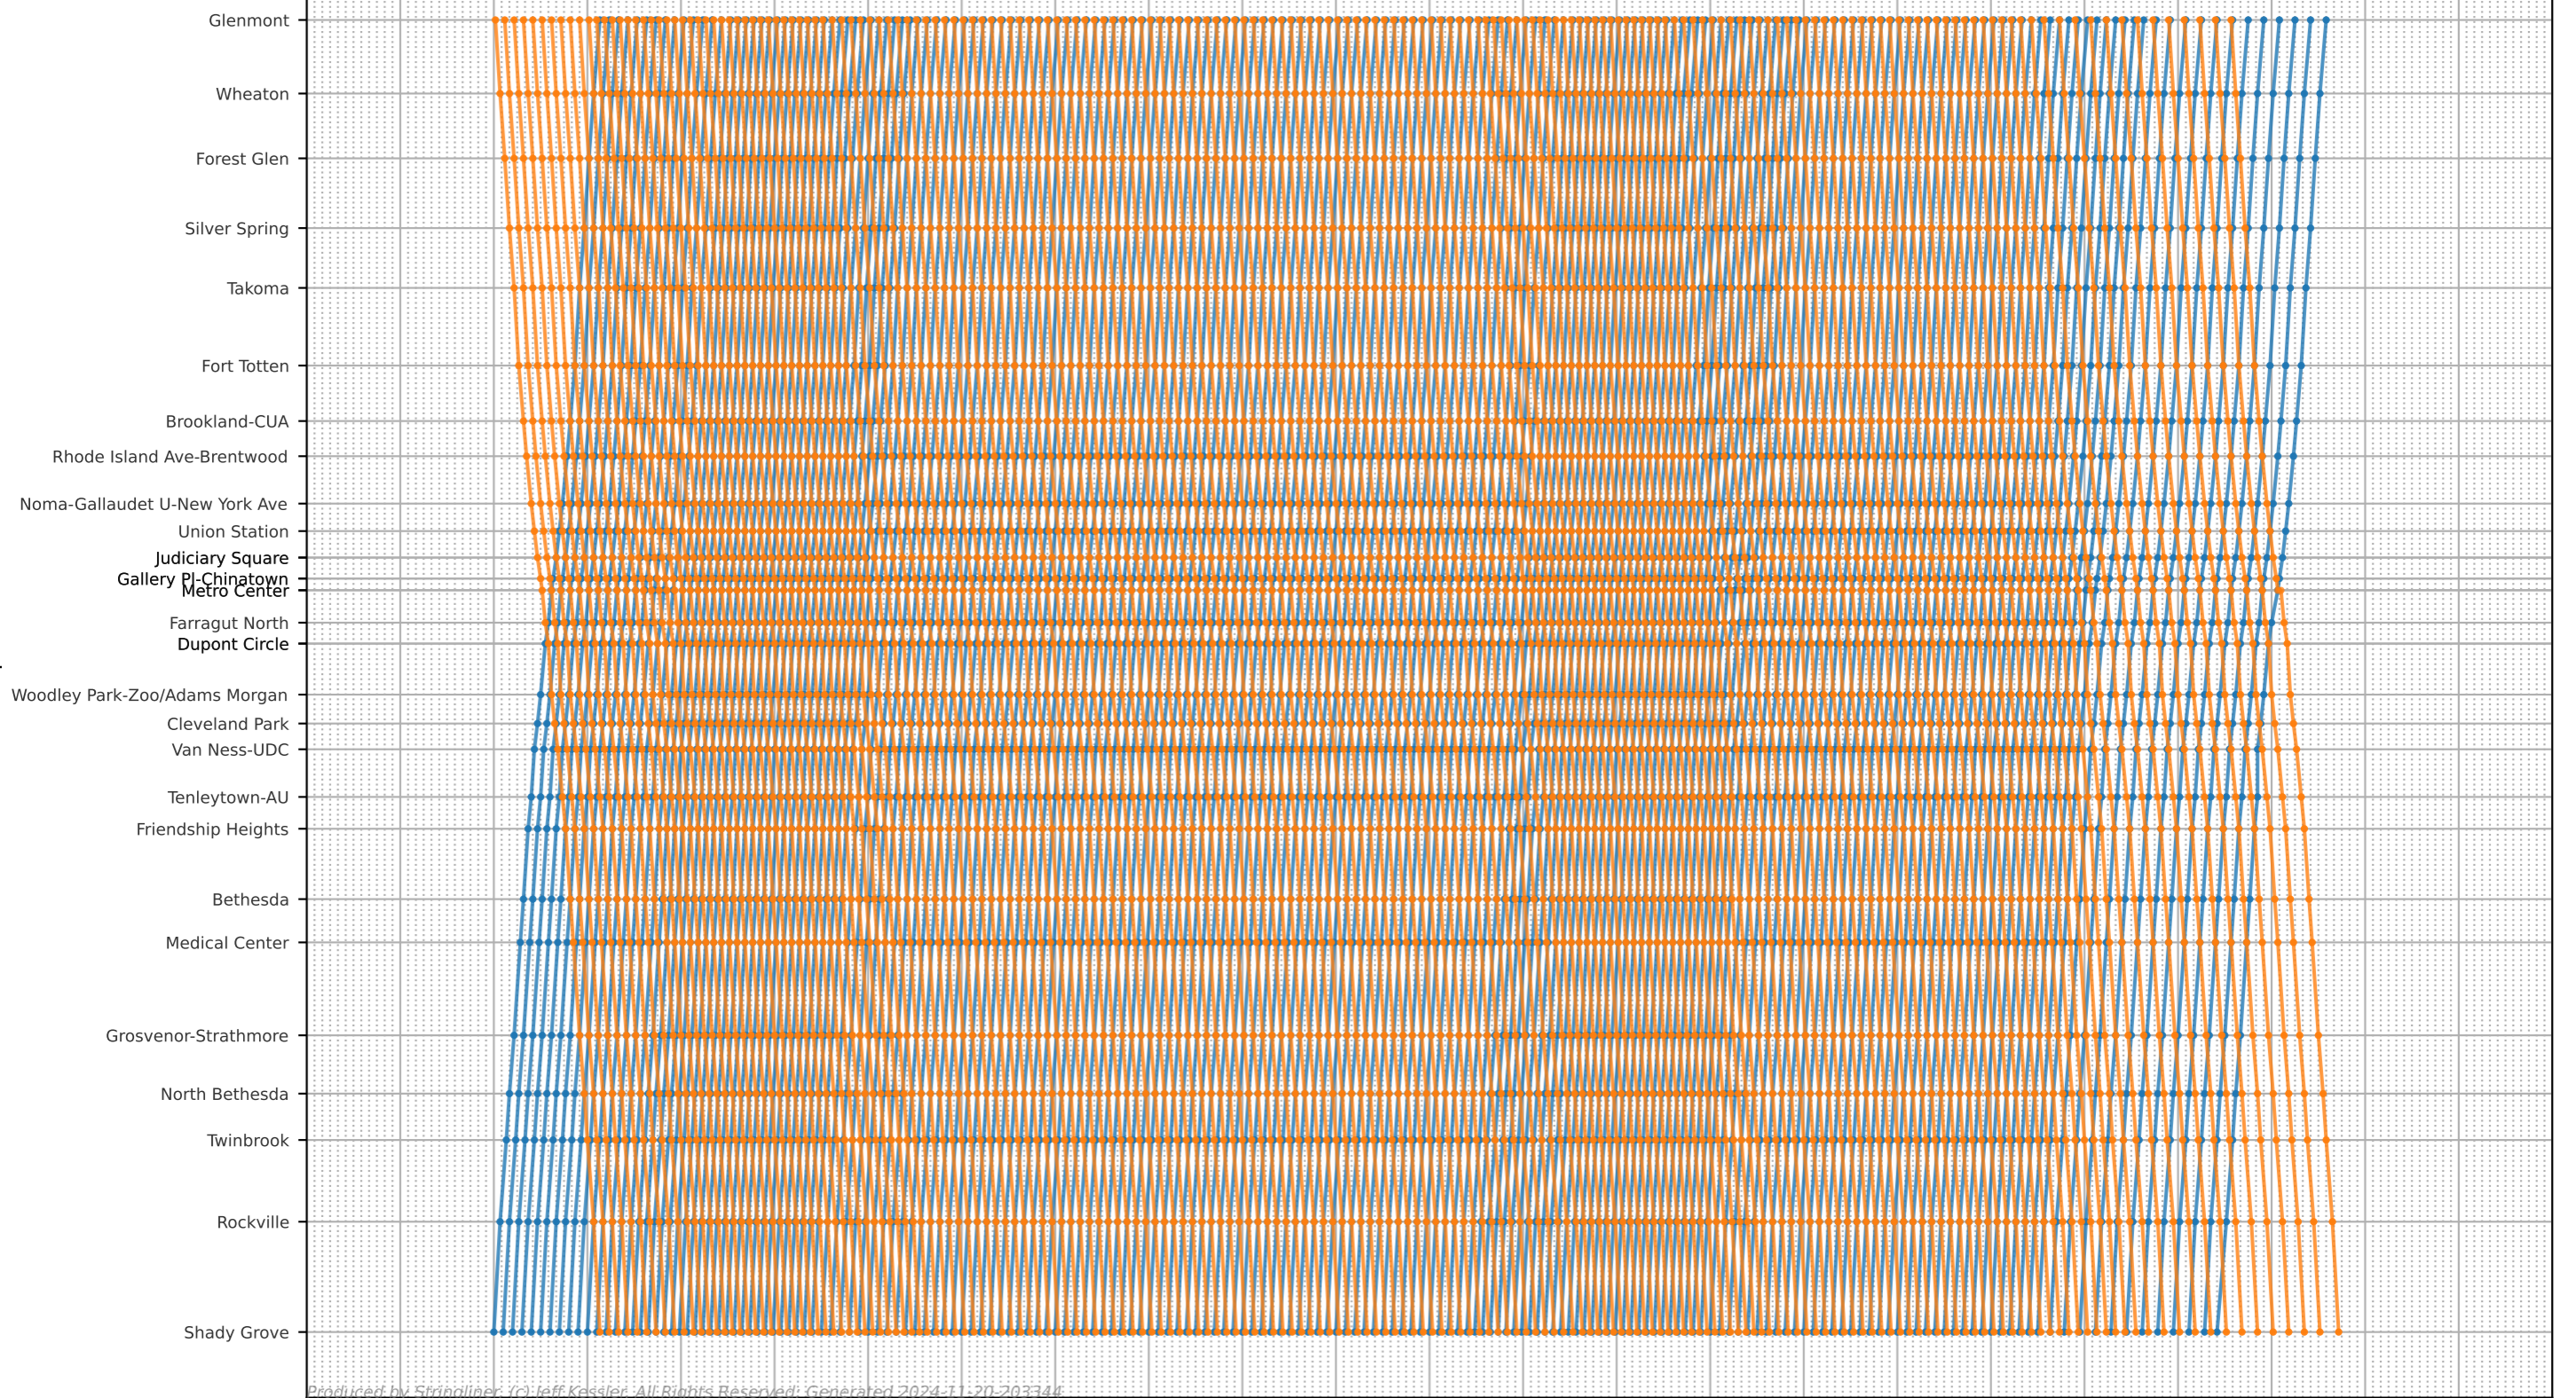

# WMATA - Red

Glenmont  
Shady Grove

Produced by Stringliner. © Jeff Kessler. All Rights Reserved. Generated 2024-11-20-203344

Time