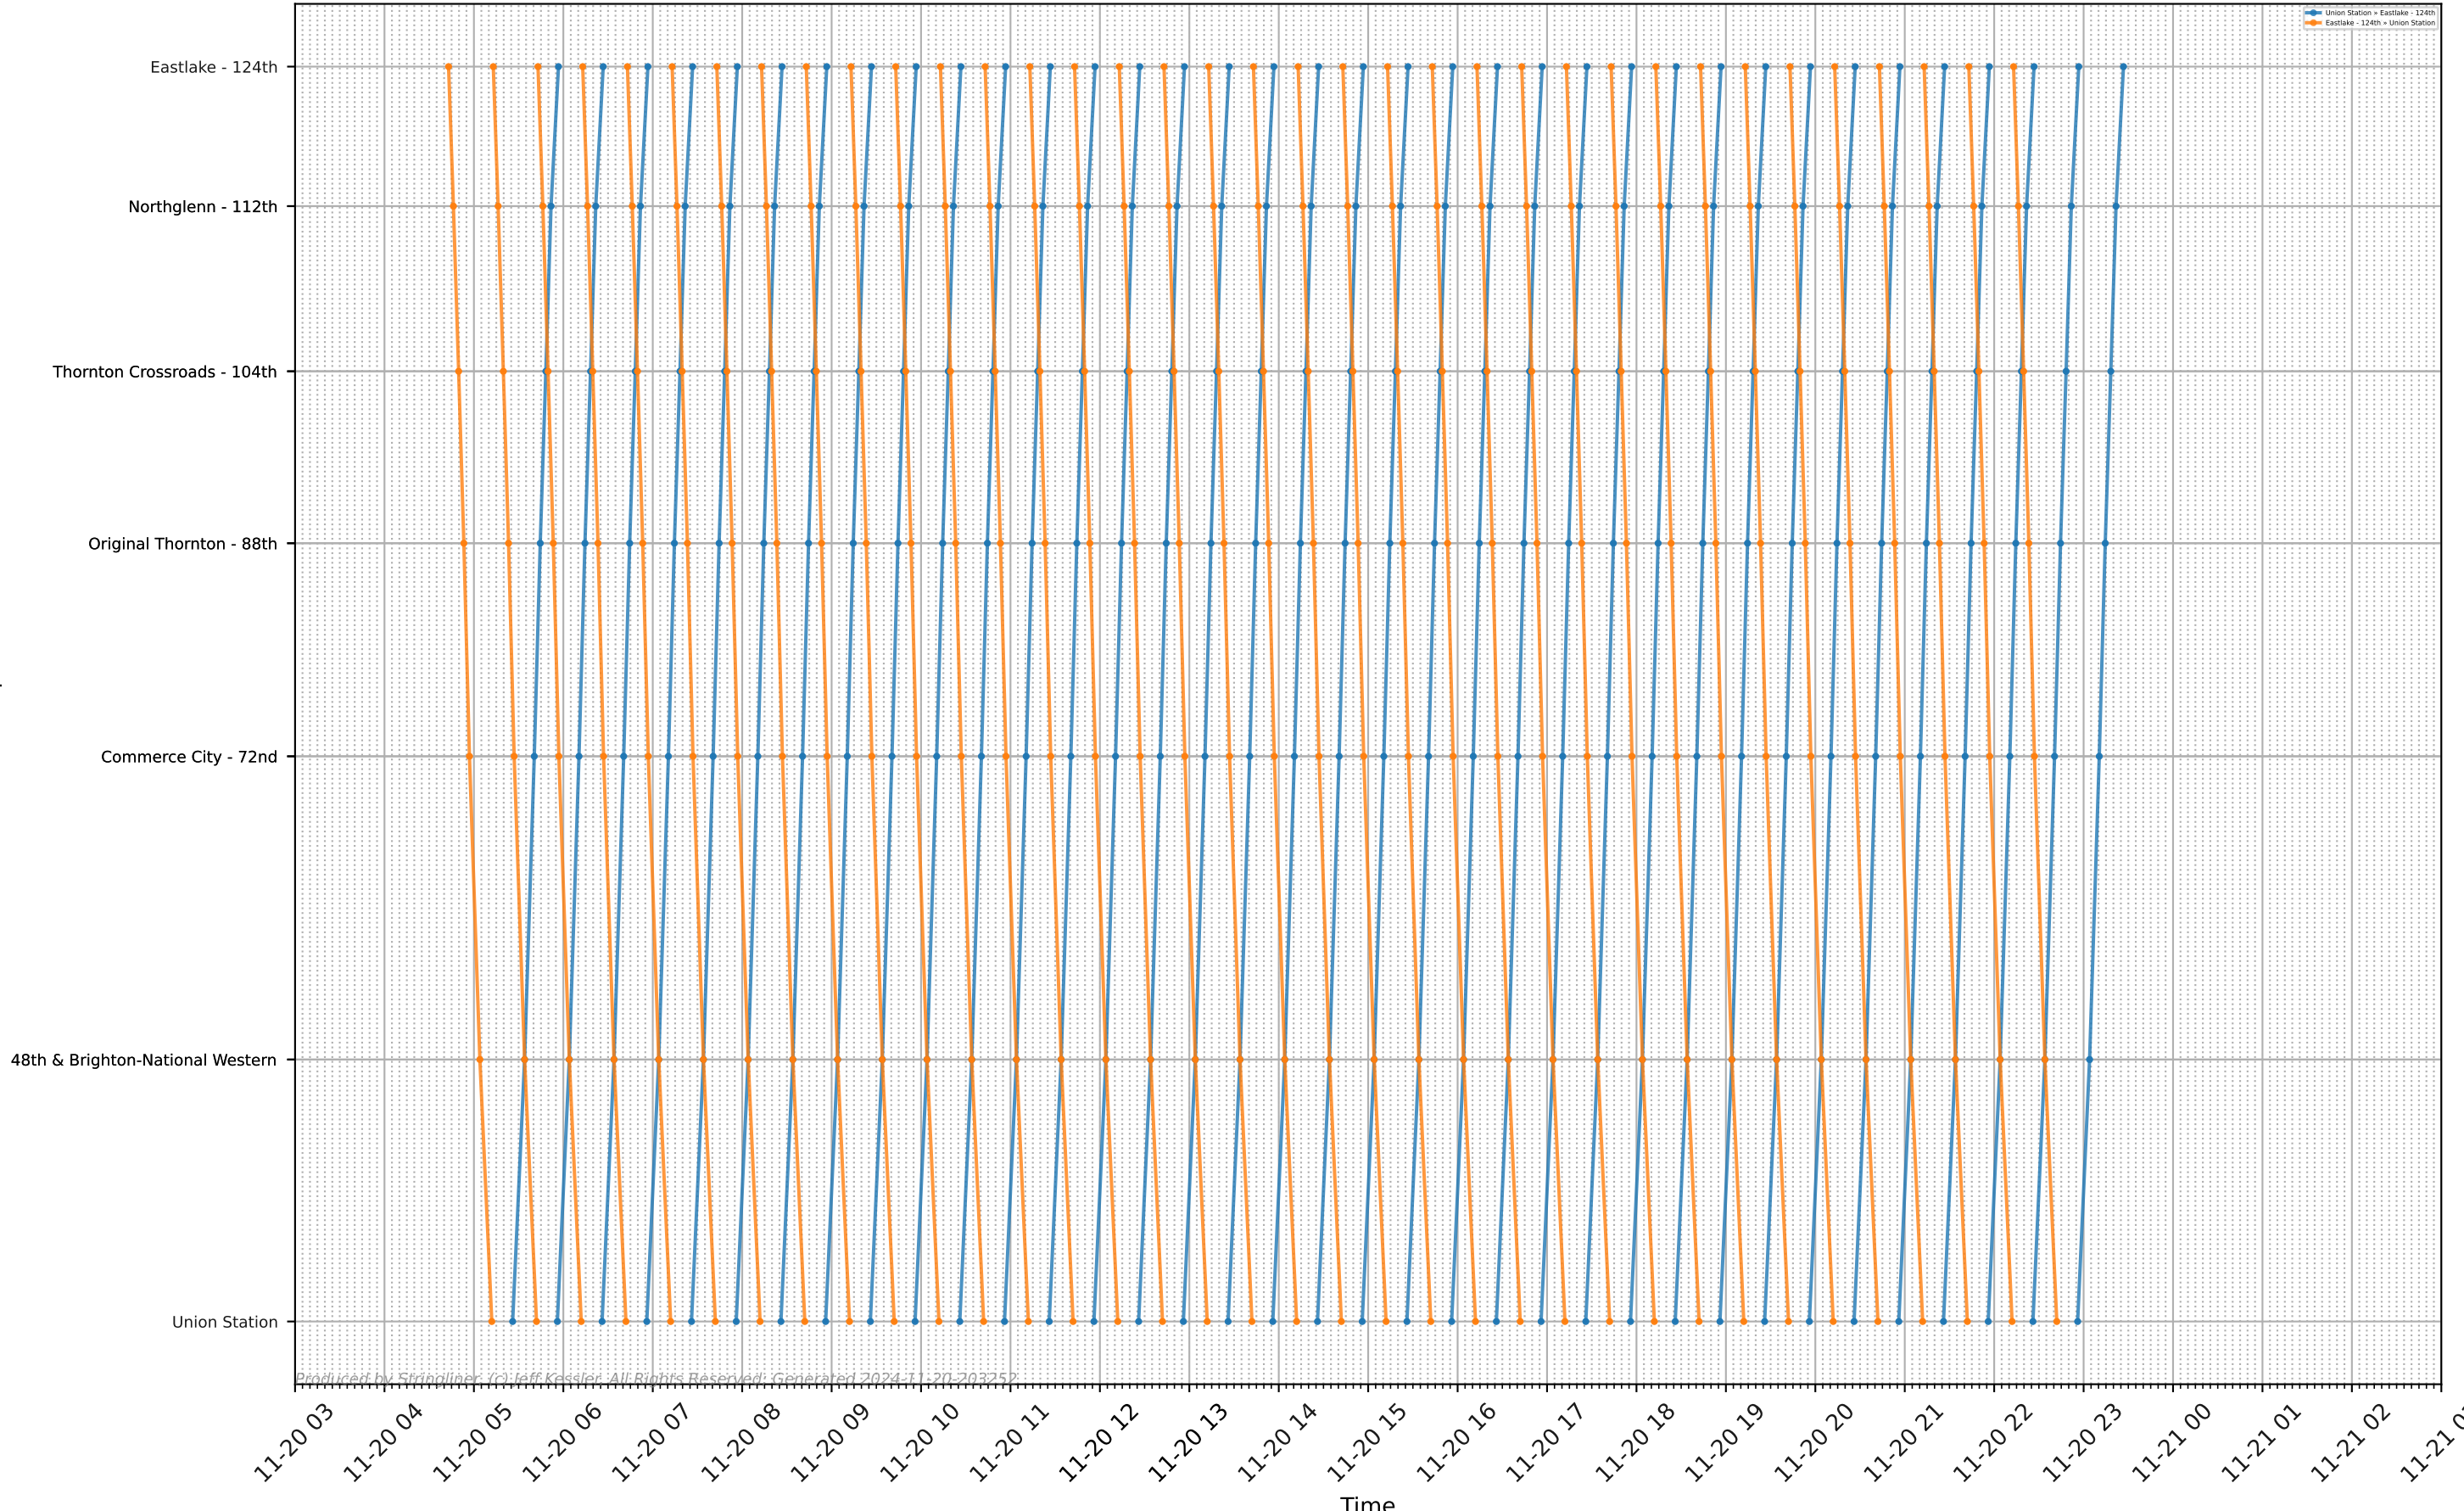

# RTD - N Stringline

Union Station → Eastlake - 124th  
Eastlake - 124th → Union Station

Produced by Stringliner. (c) Jeff Kessler. All Rights Reserved. Generated 2024-11-20-203252