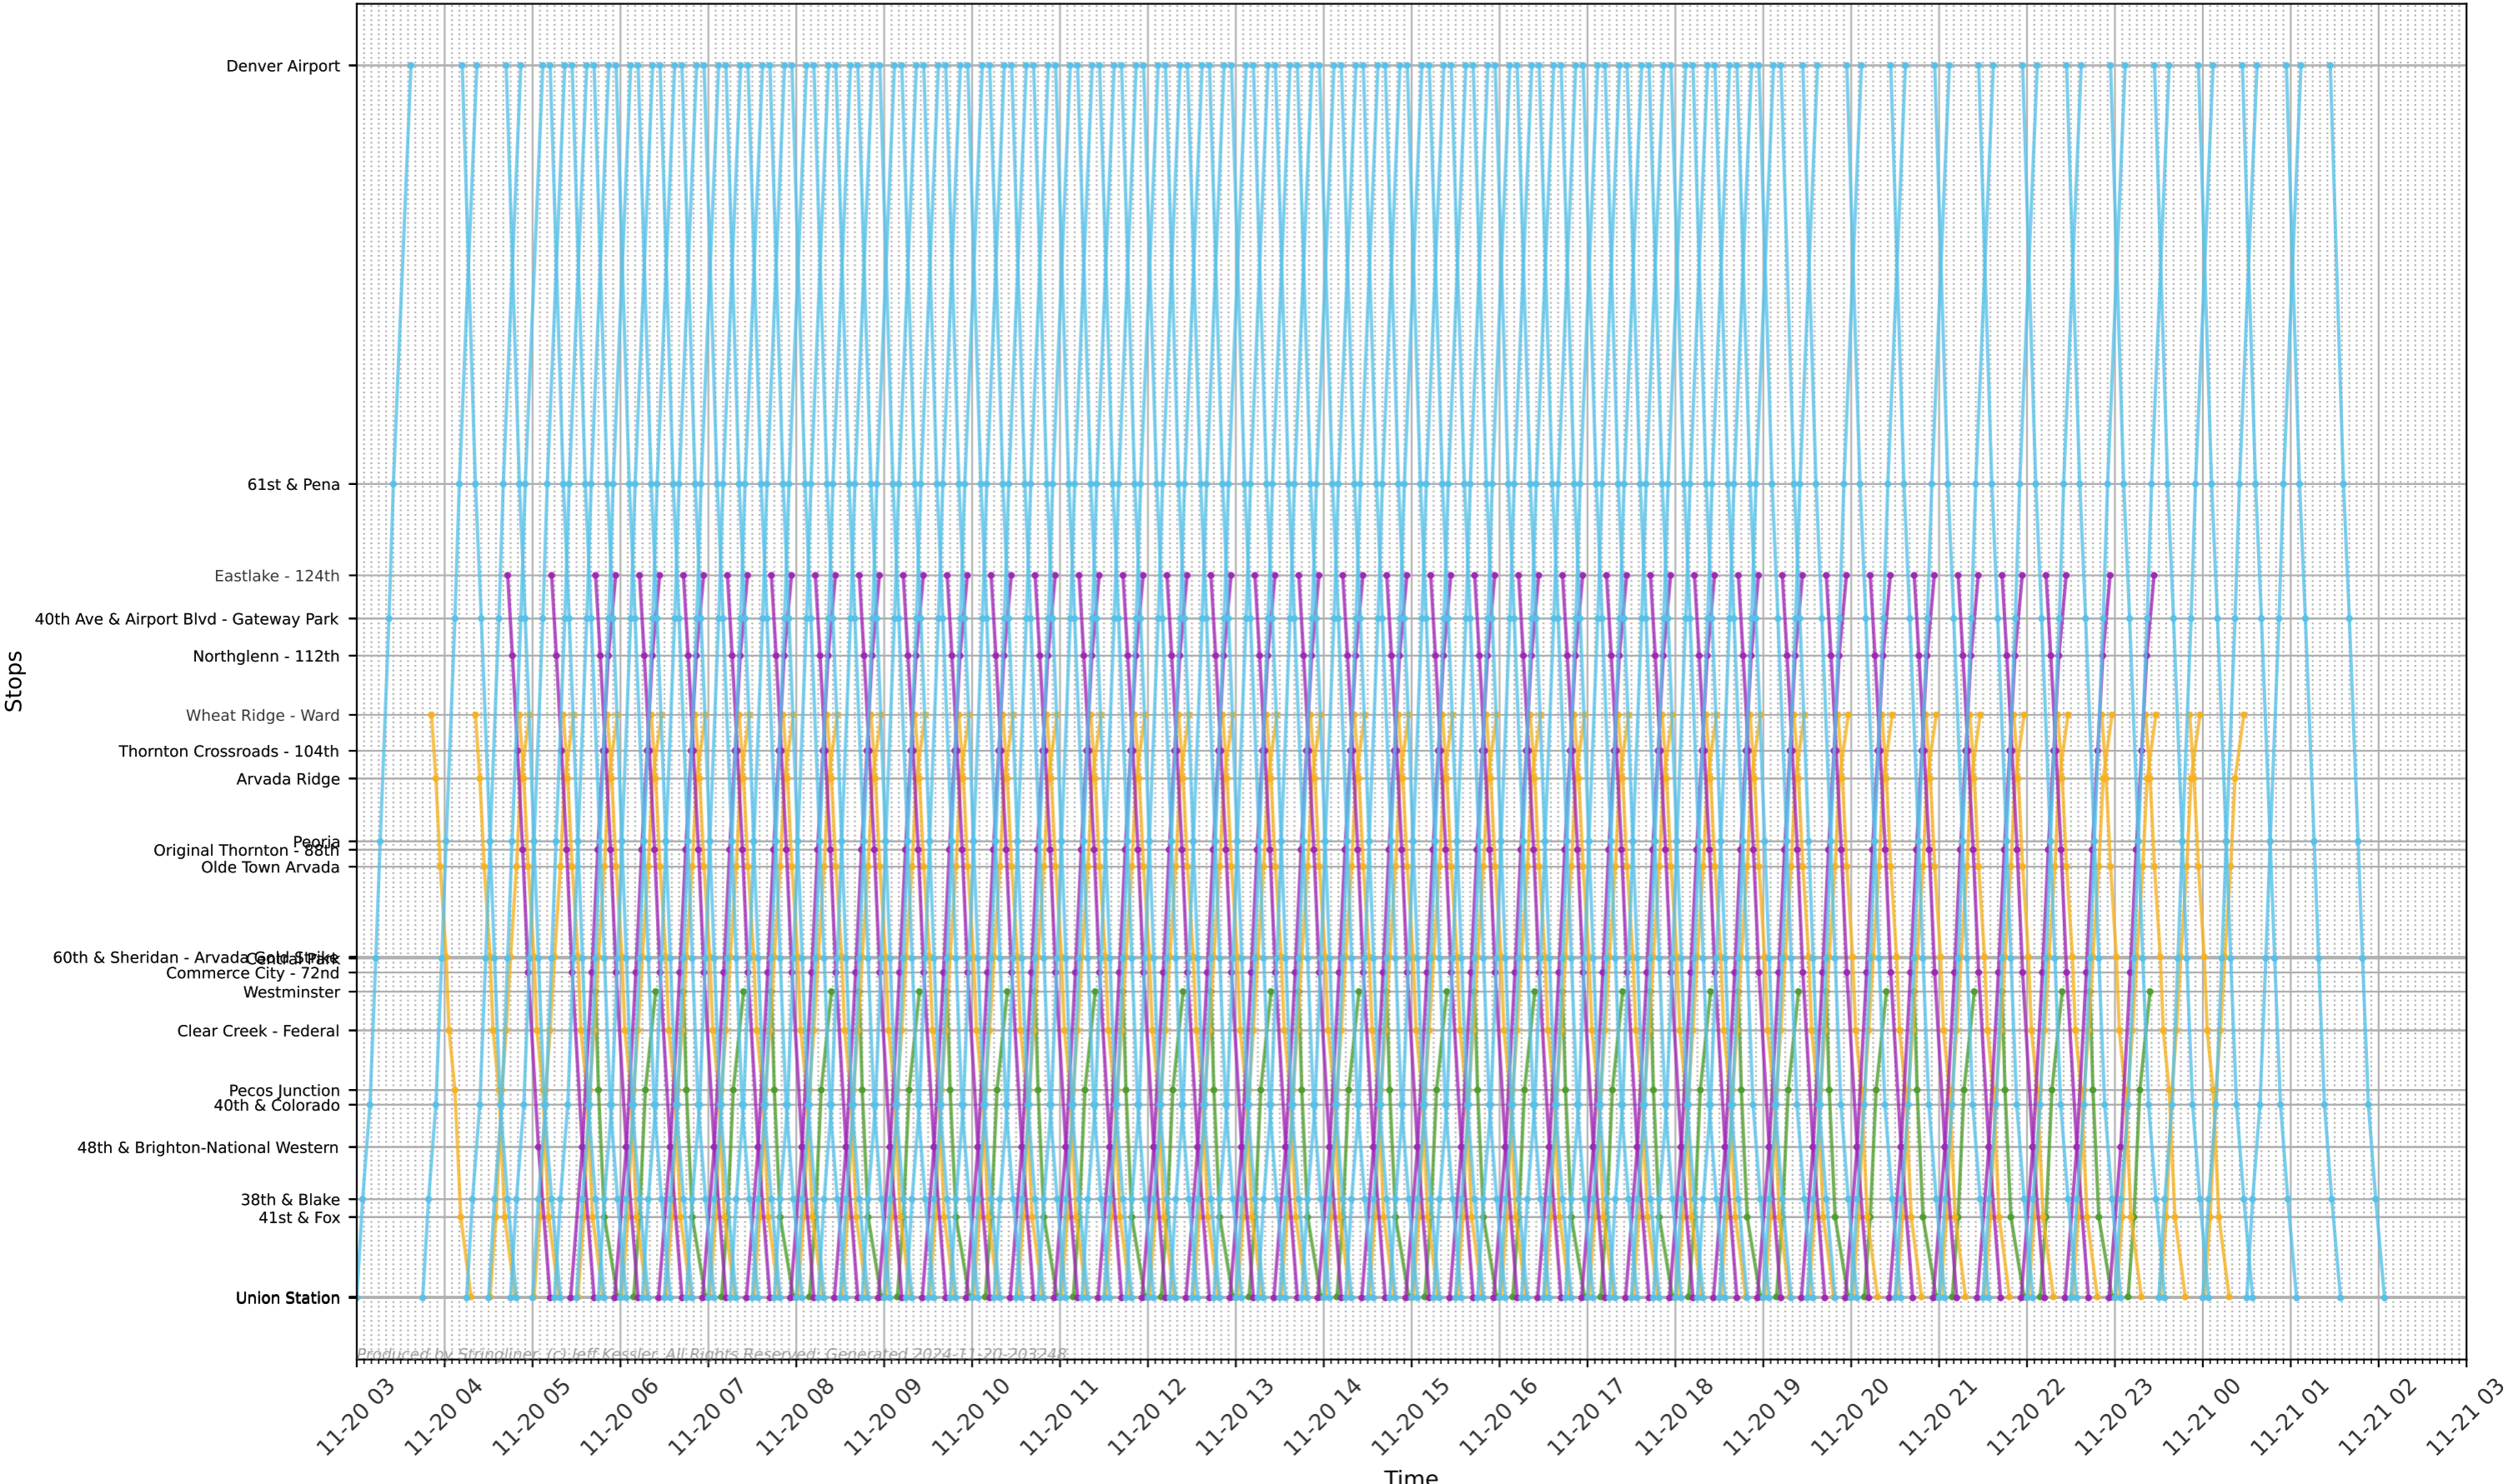

RTD - Commuter Rail Stringline

Produced by Stringliner. (c) Jeff Kessler. All Rights Reserved. Generated 2024-11-20-20:24:48