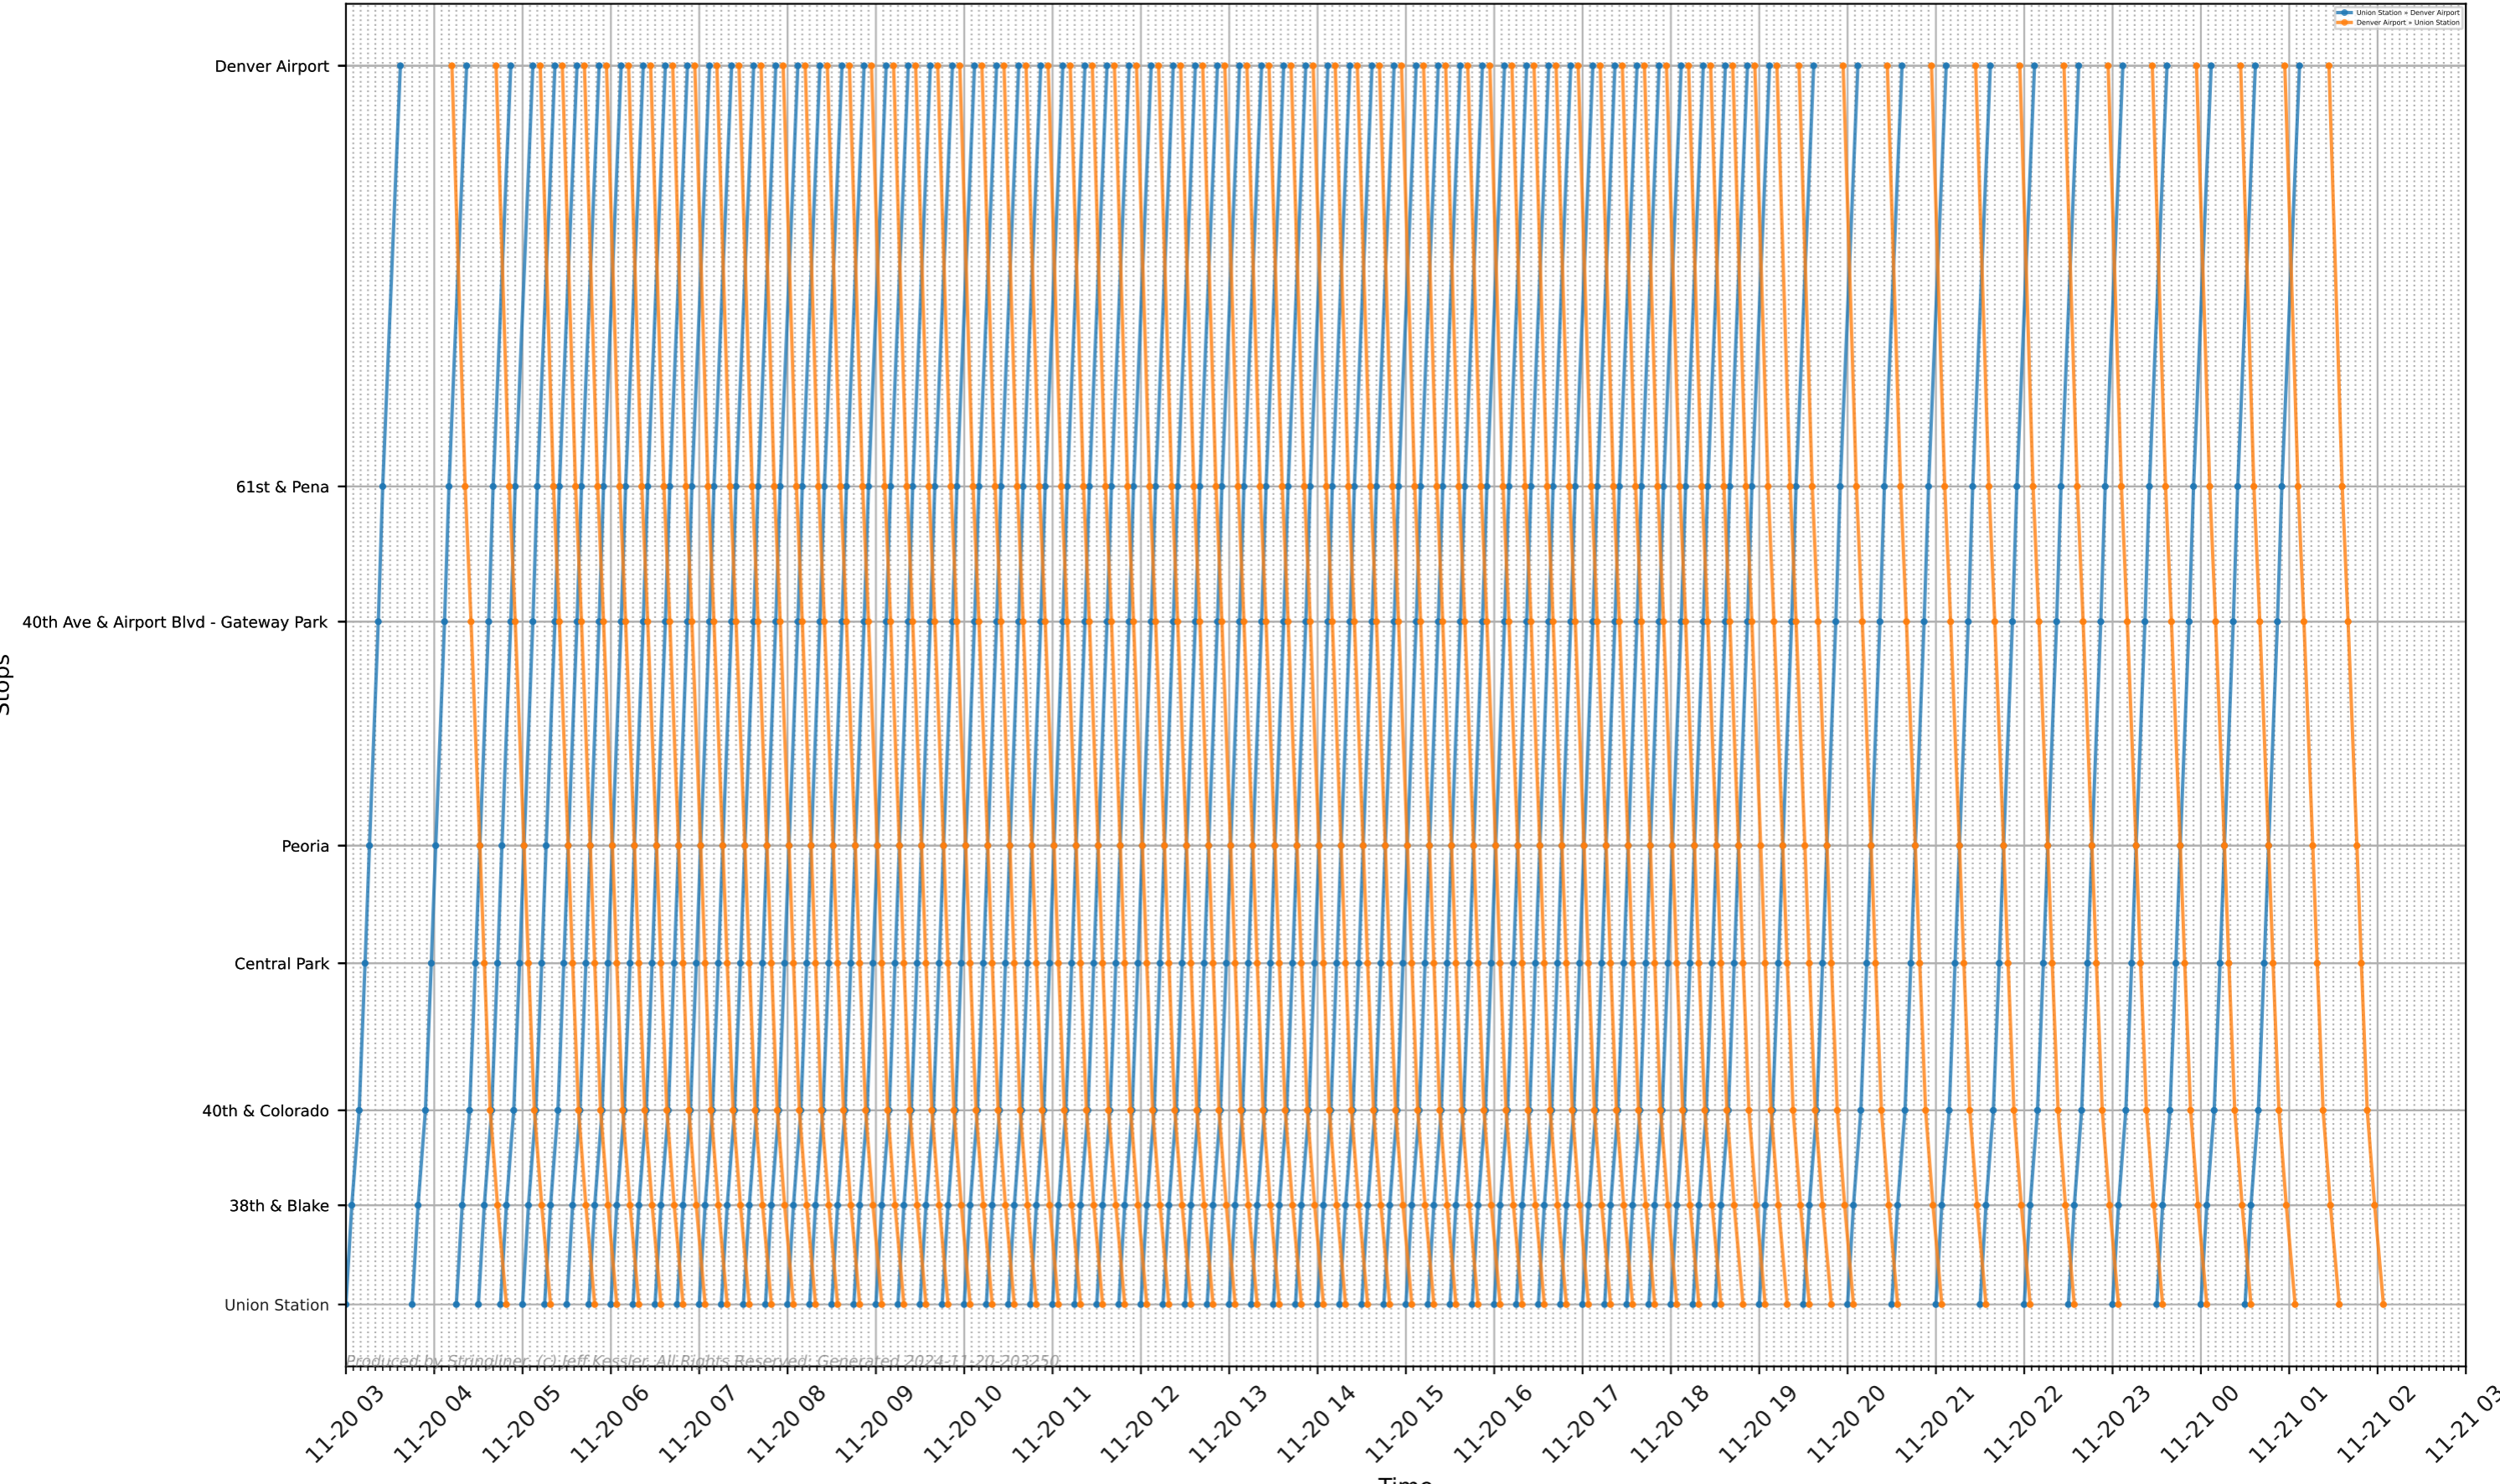

RTD - A Stringline

Union Station - Denver Airport
Denver Airport - Union Station

Produced by Stringliner. (c) Jeff Kessler. All Rights Reserved. Generated 2024-11-20-203250