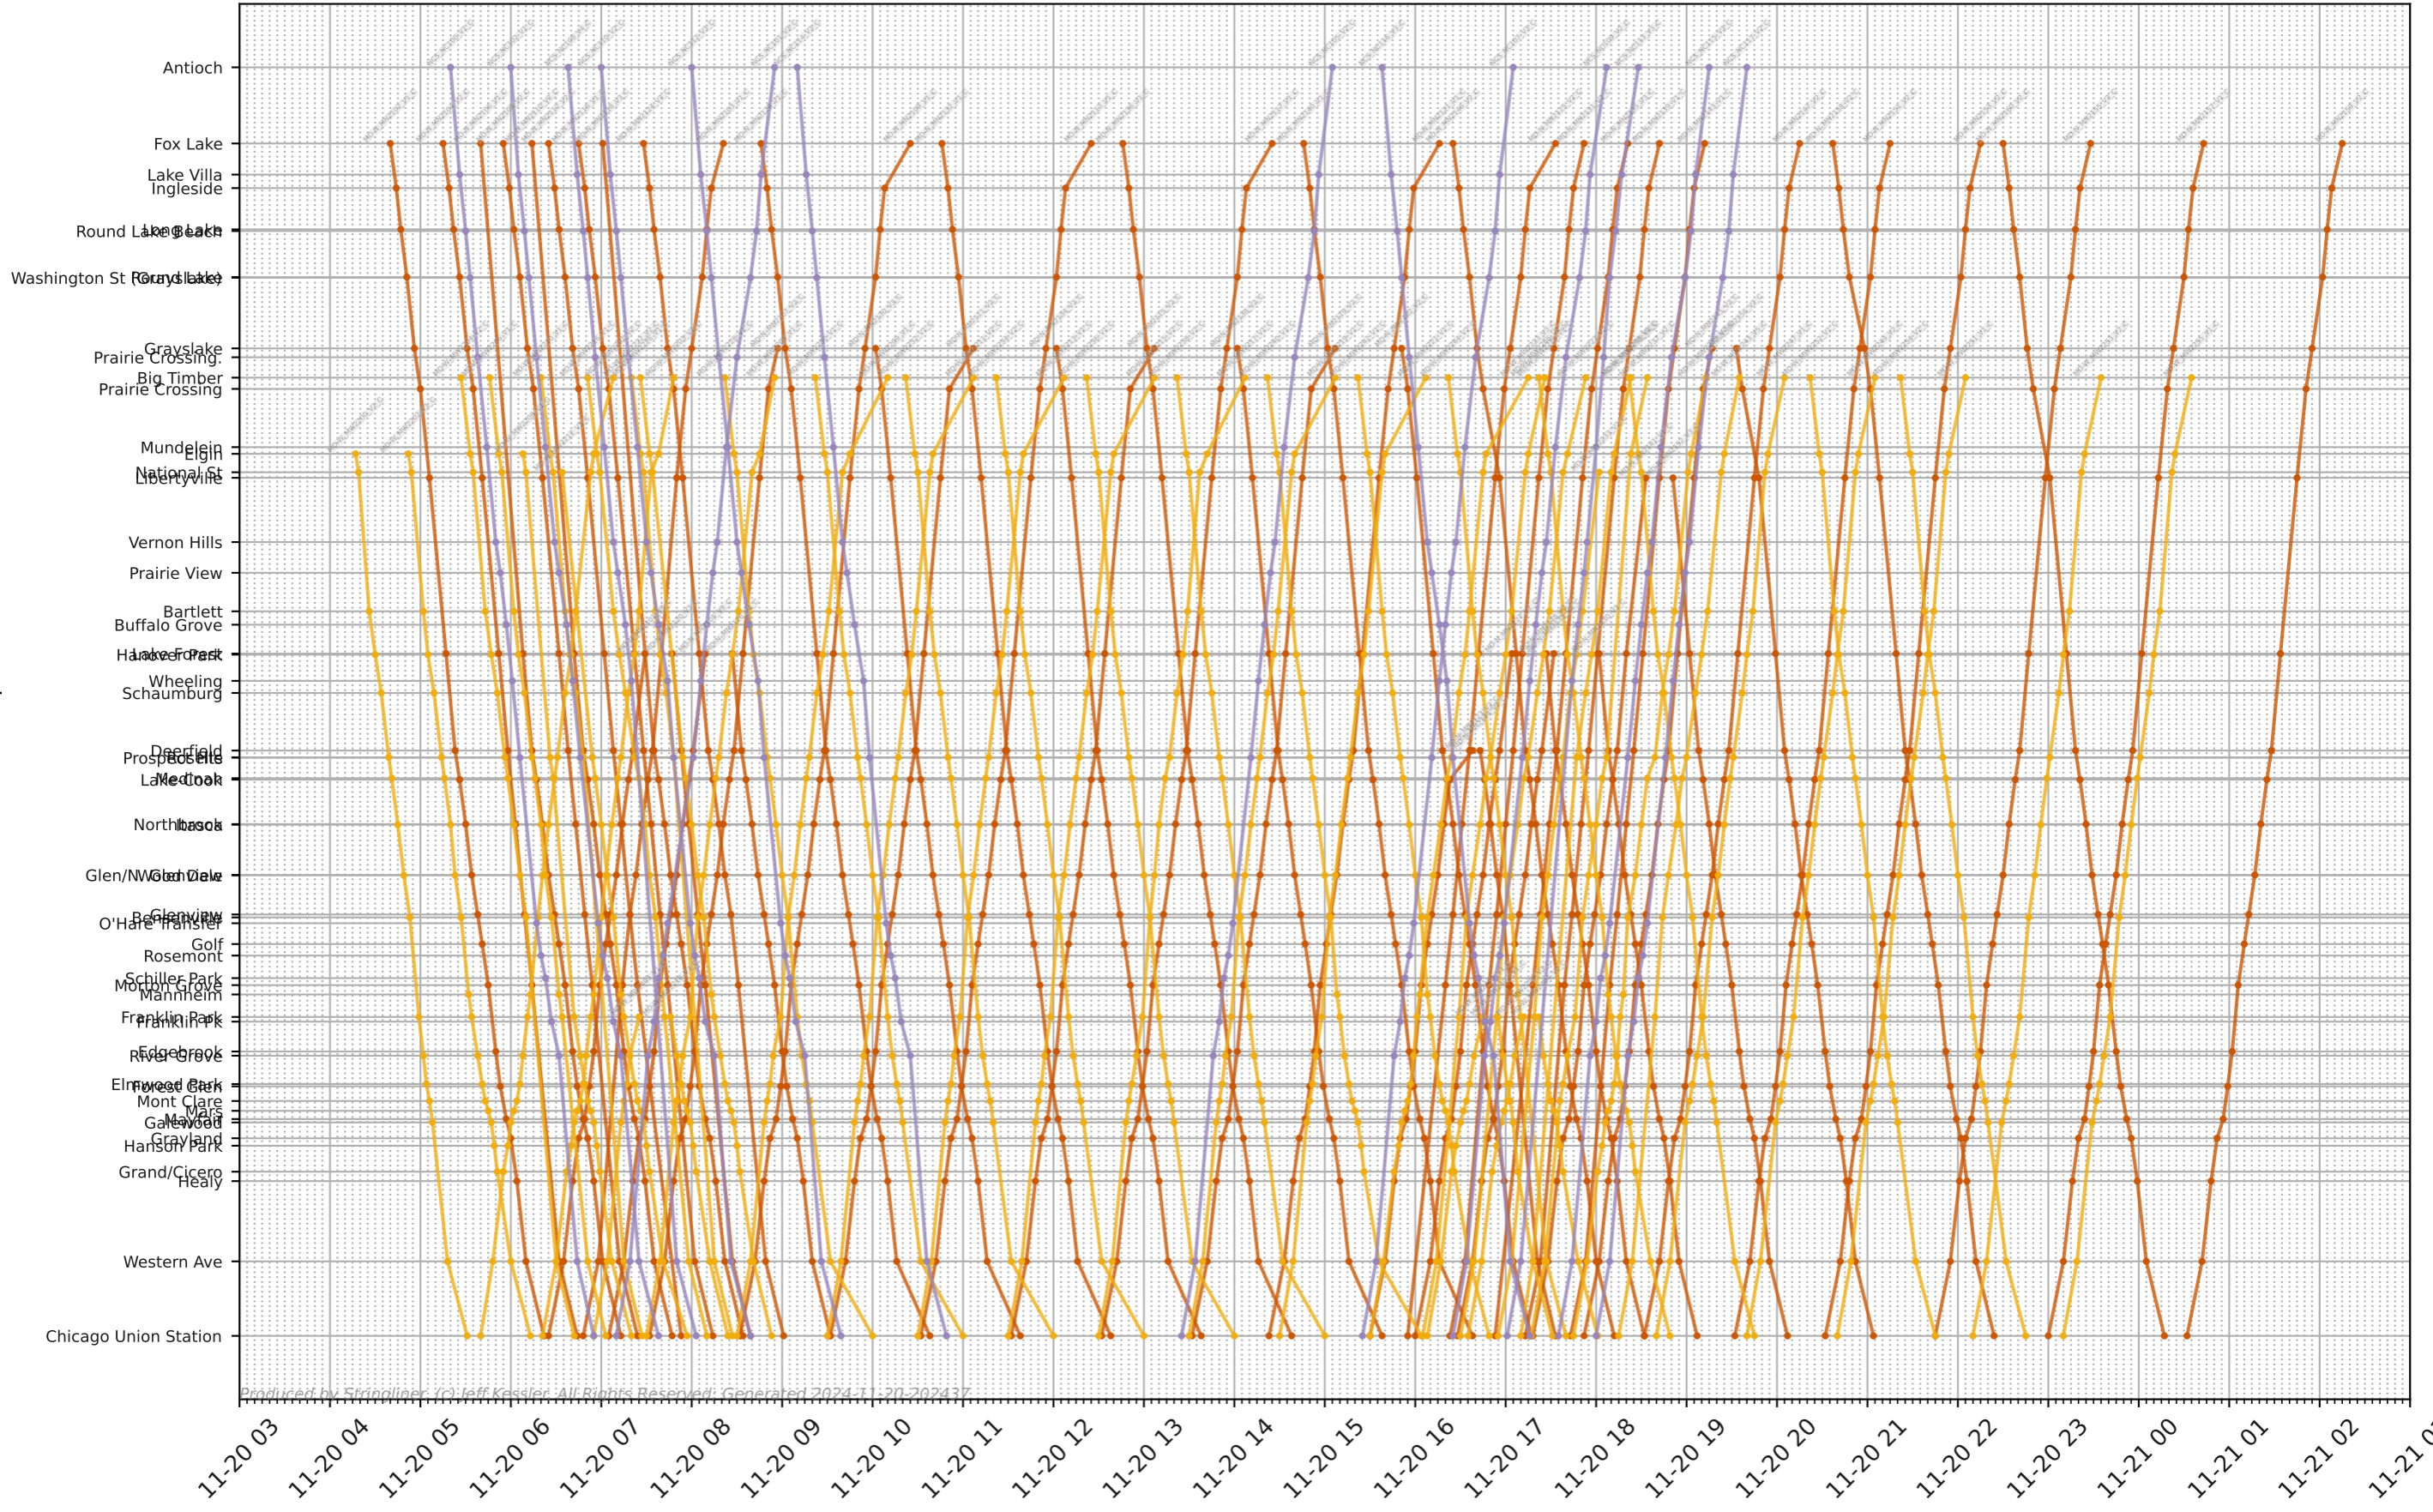

Metra - Union Station North

Produced by Shrinkliner. (c) Jeff Kessler. All Rights Reserved. Generated 2024-11-20 20:24:37