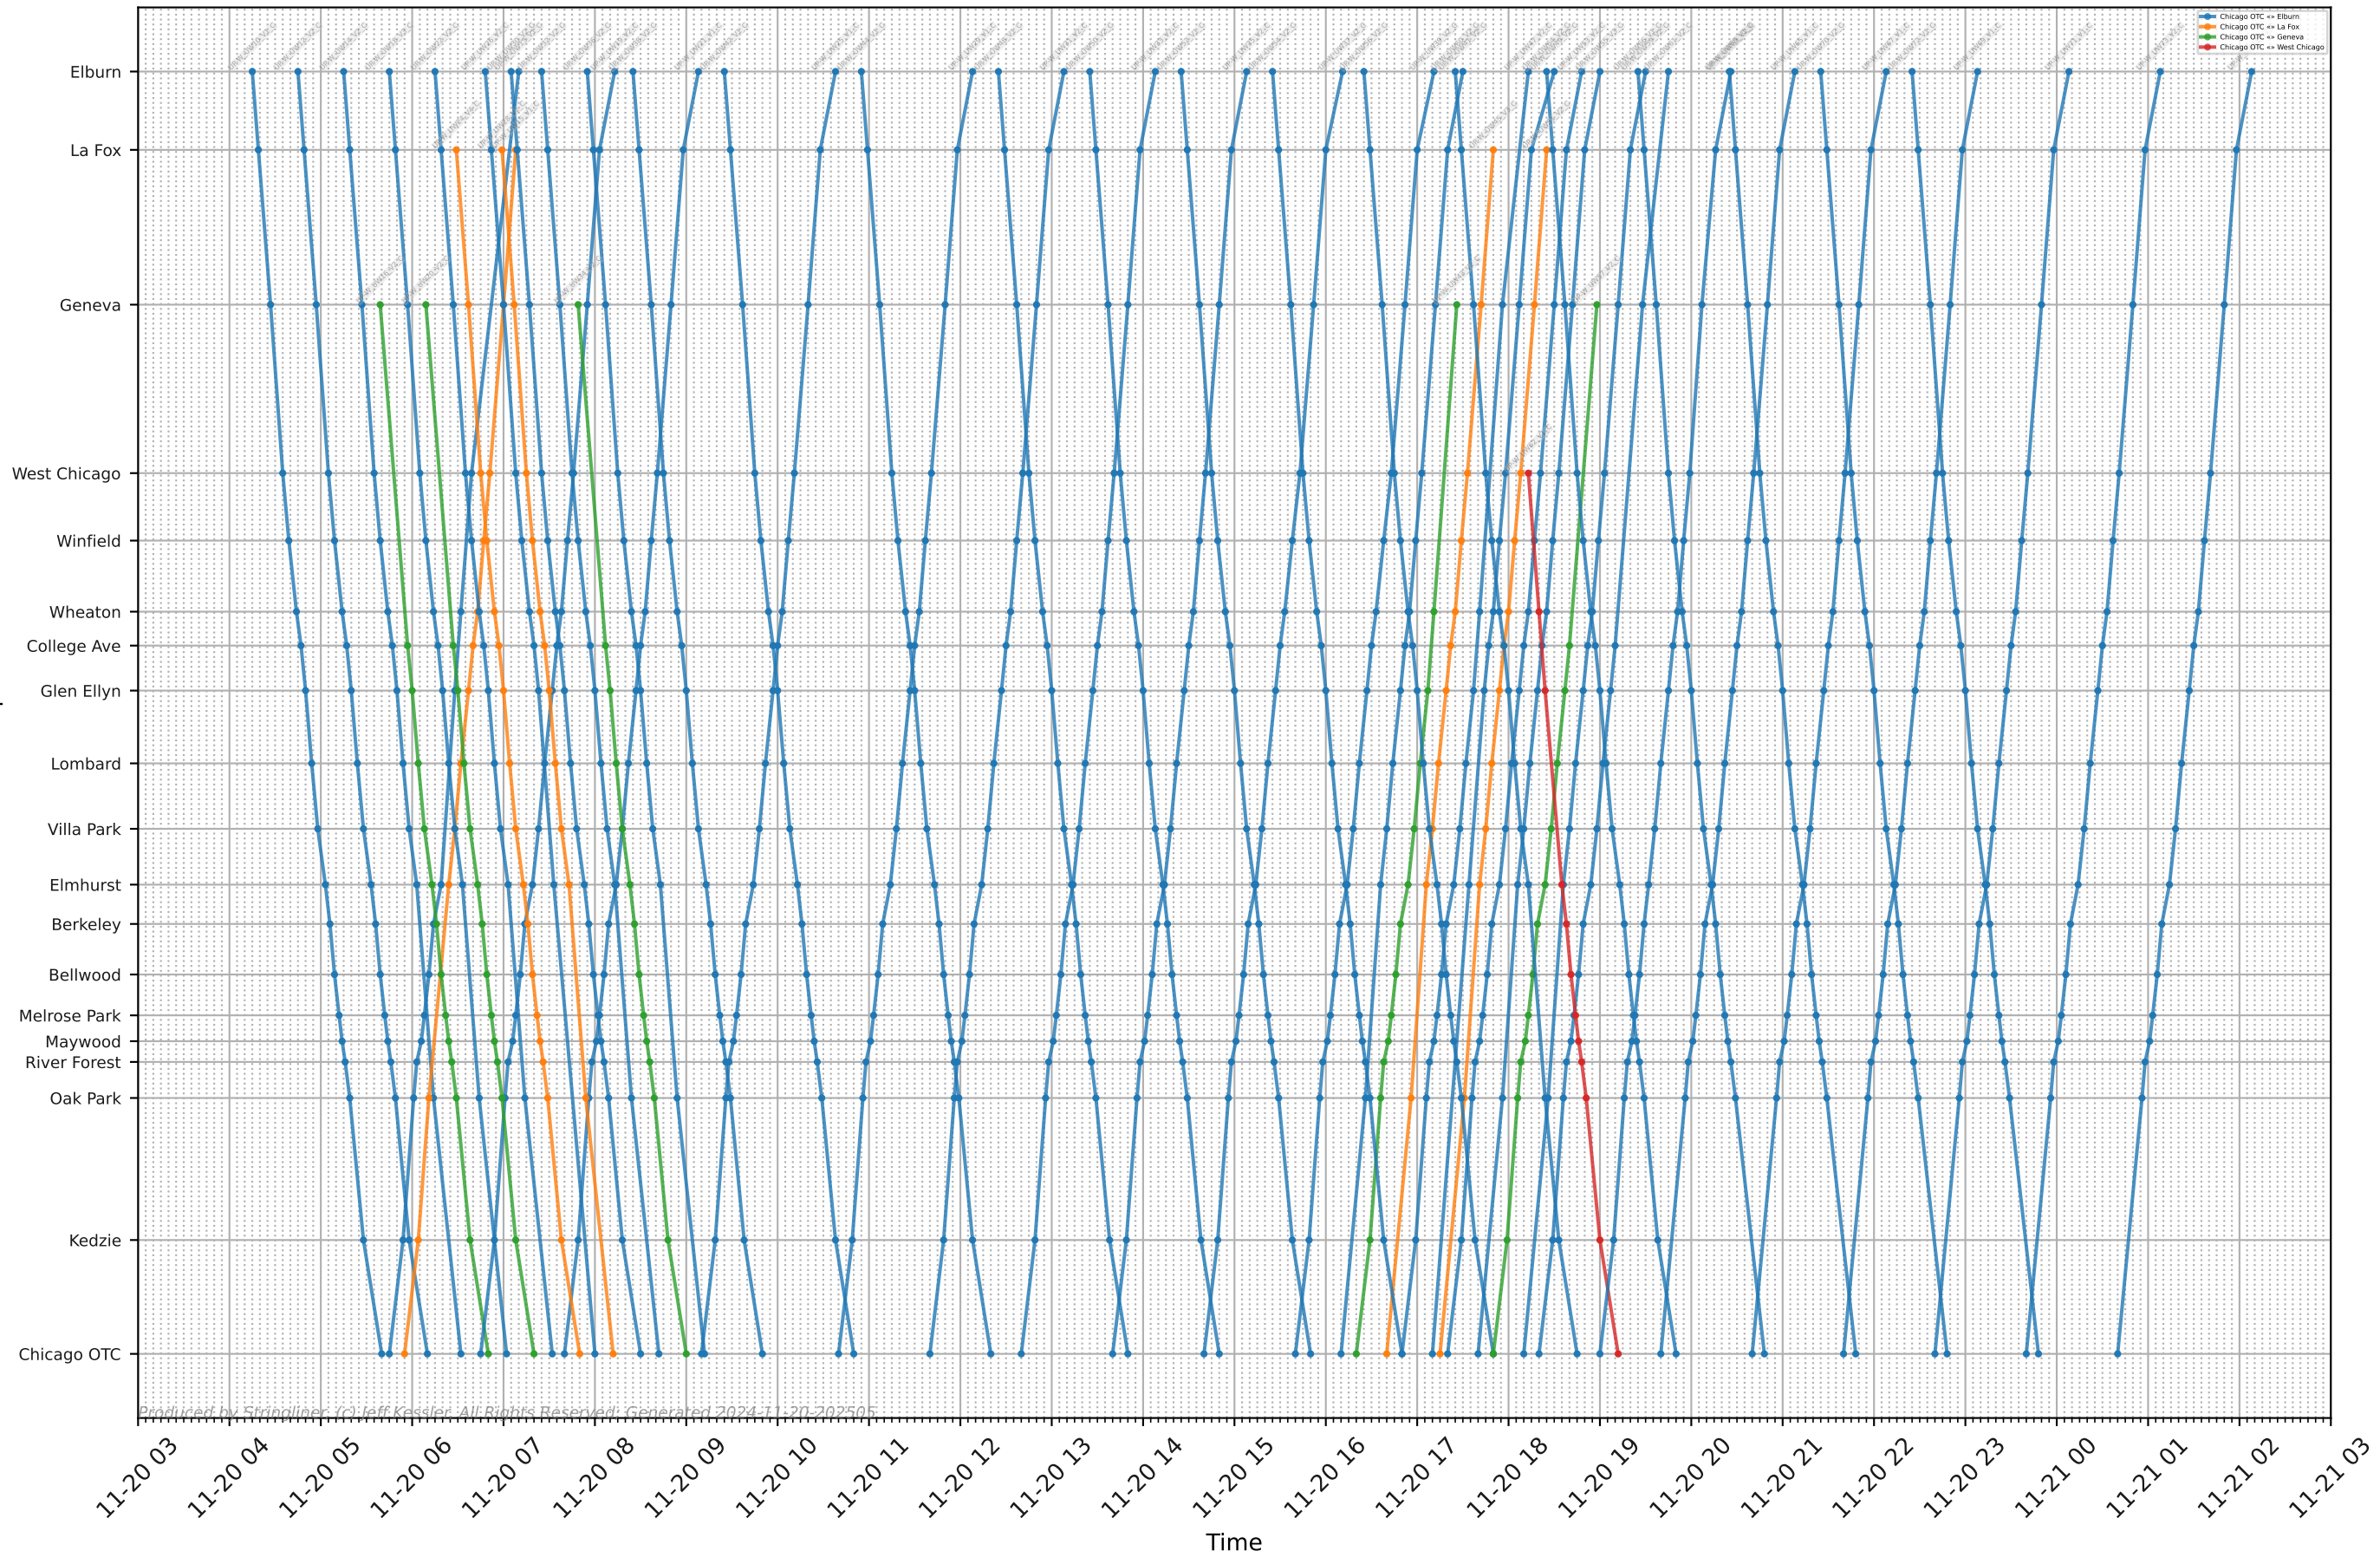

Metra - Union Pacific West

Chicago OTC to Elburn
Chicago OTC to La Fox
Chicago OTC to Geneva
Chicago OTC to West Chicago