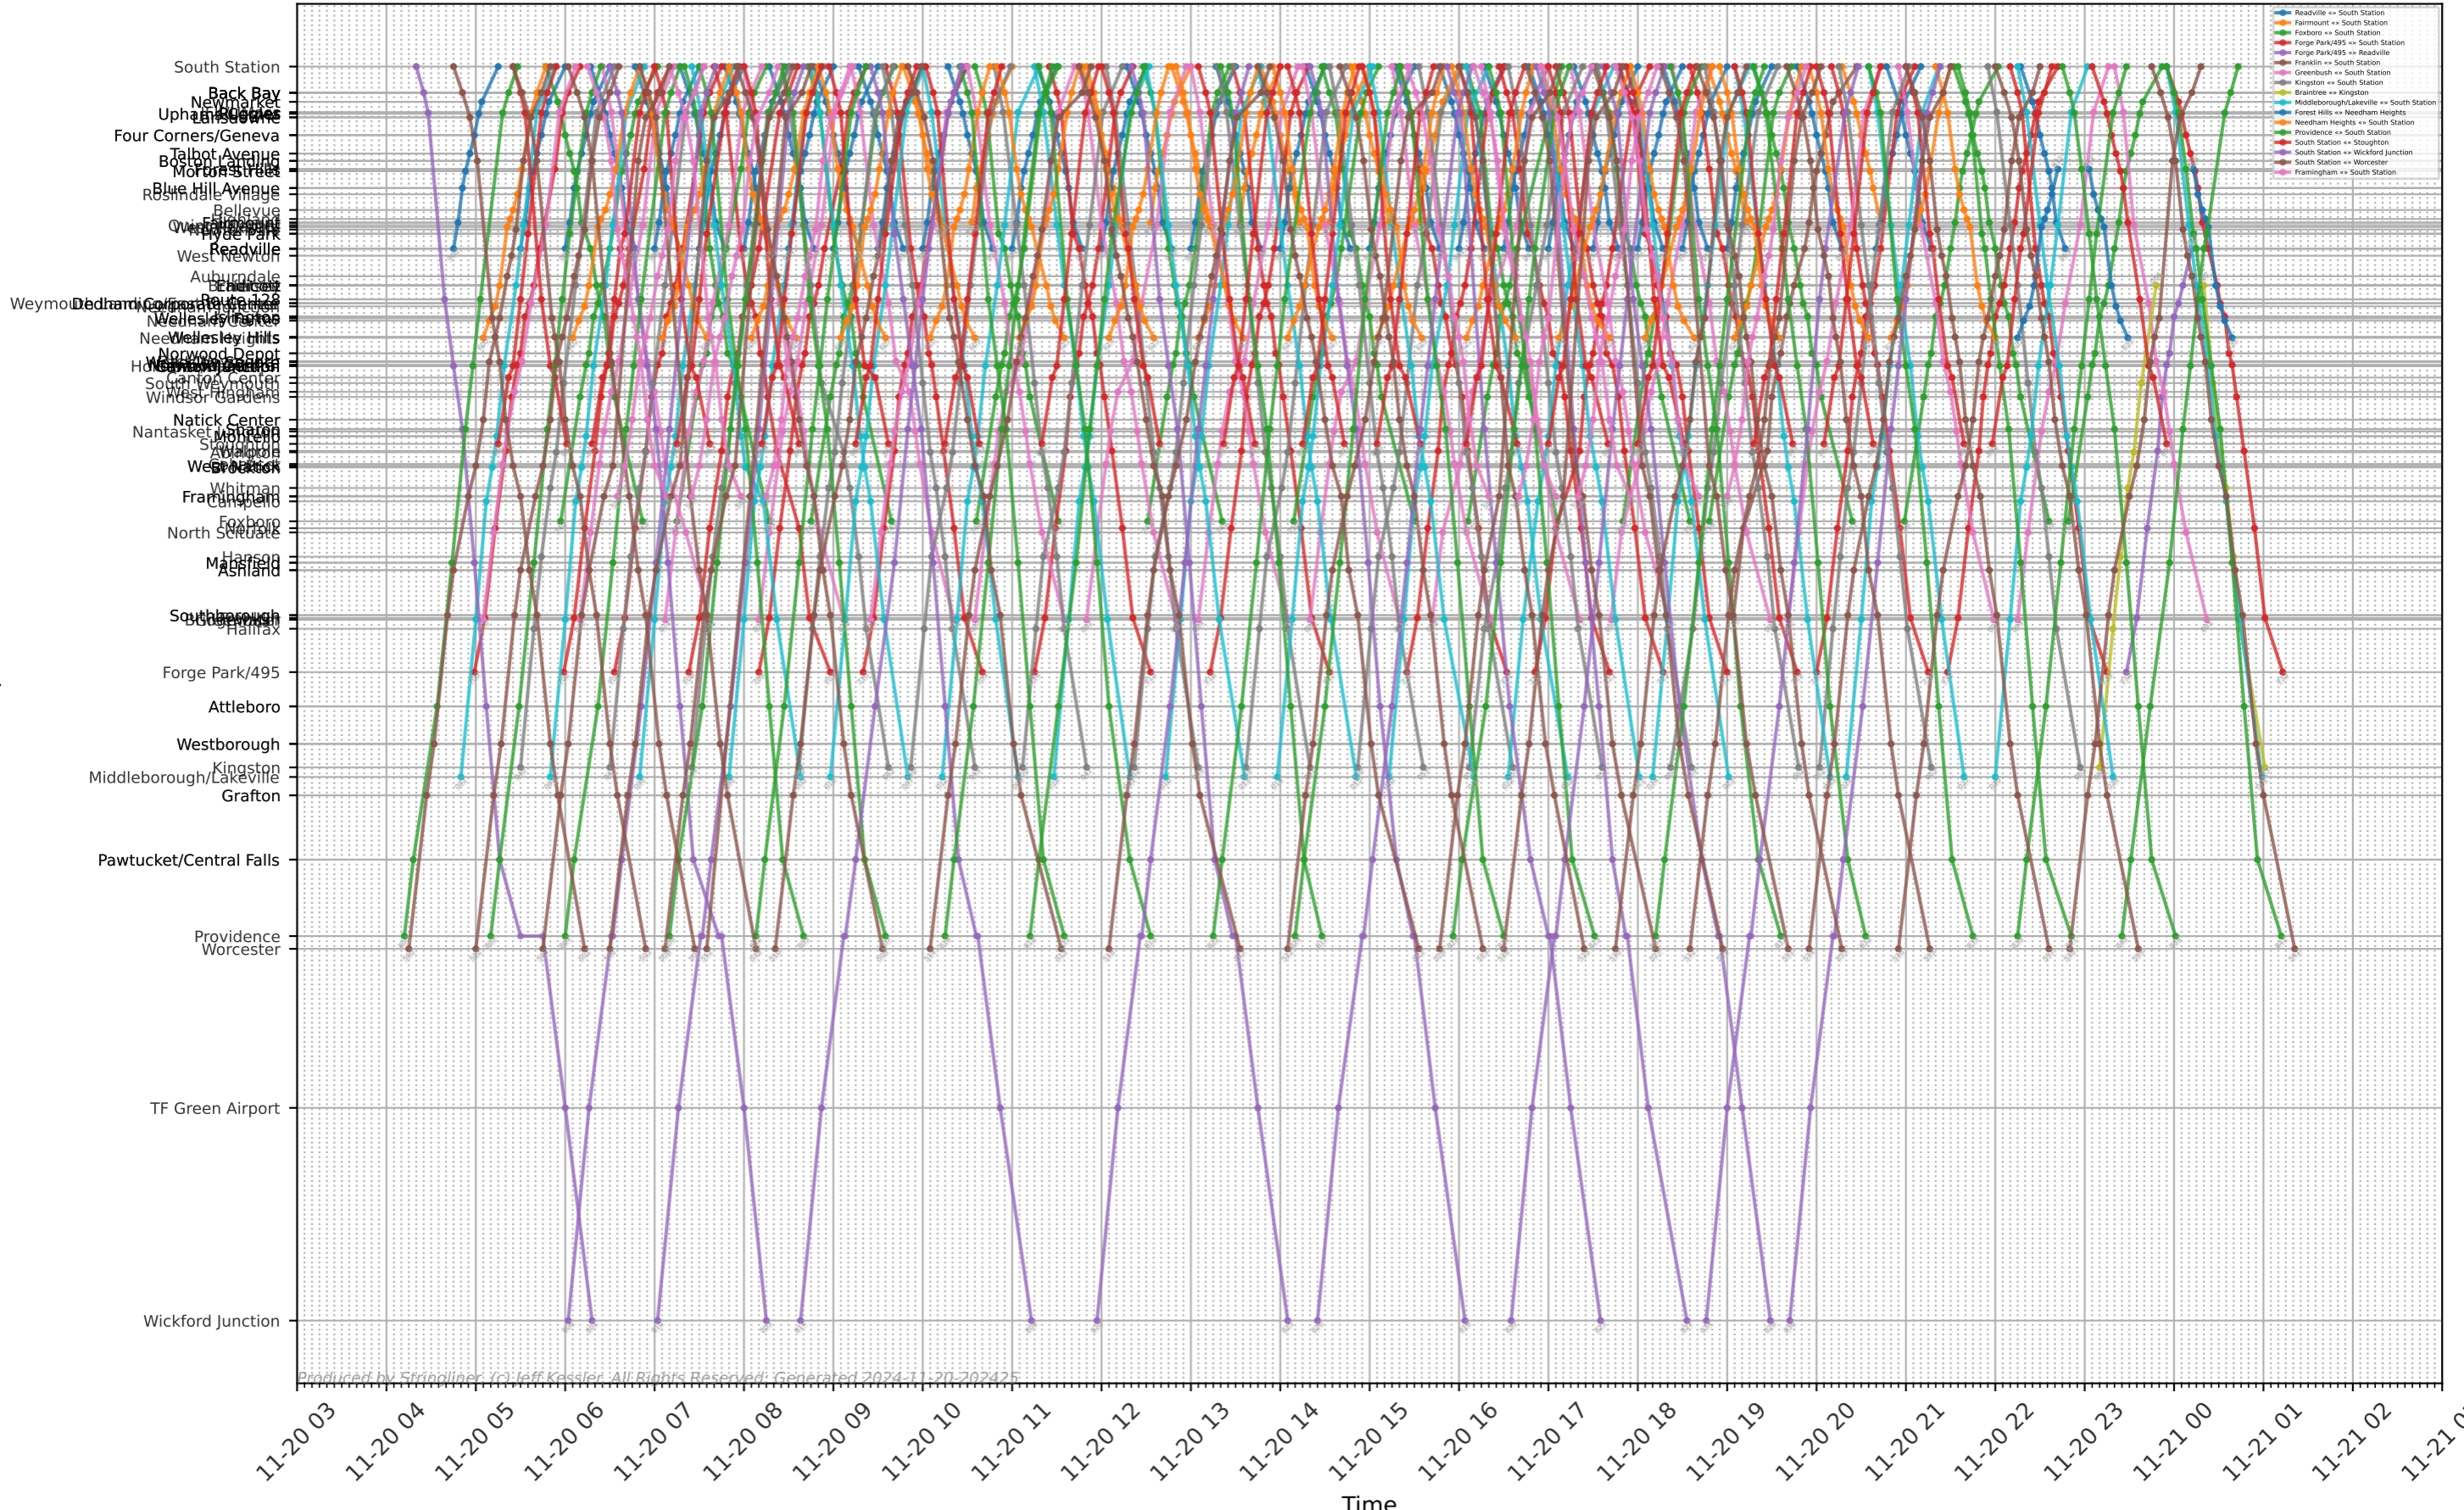

MBTA CR - South Side