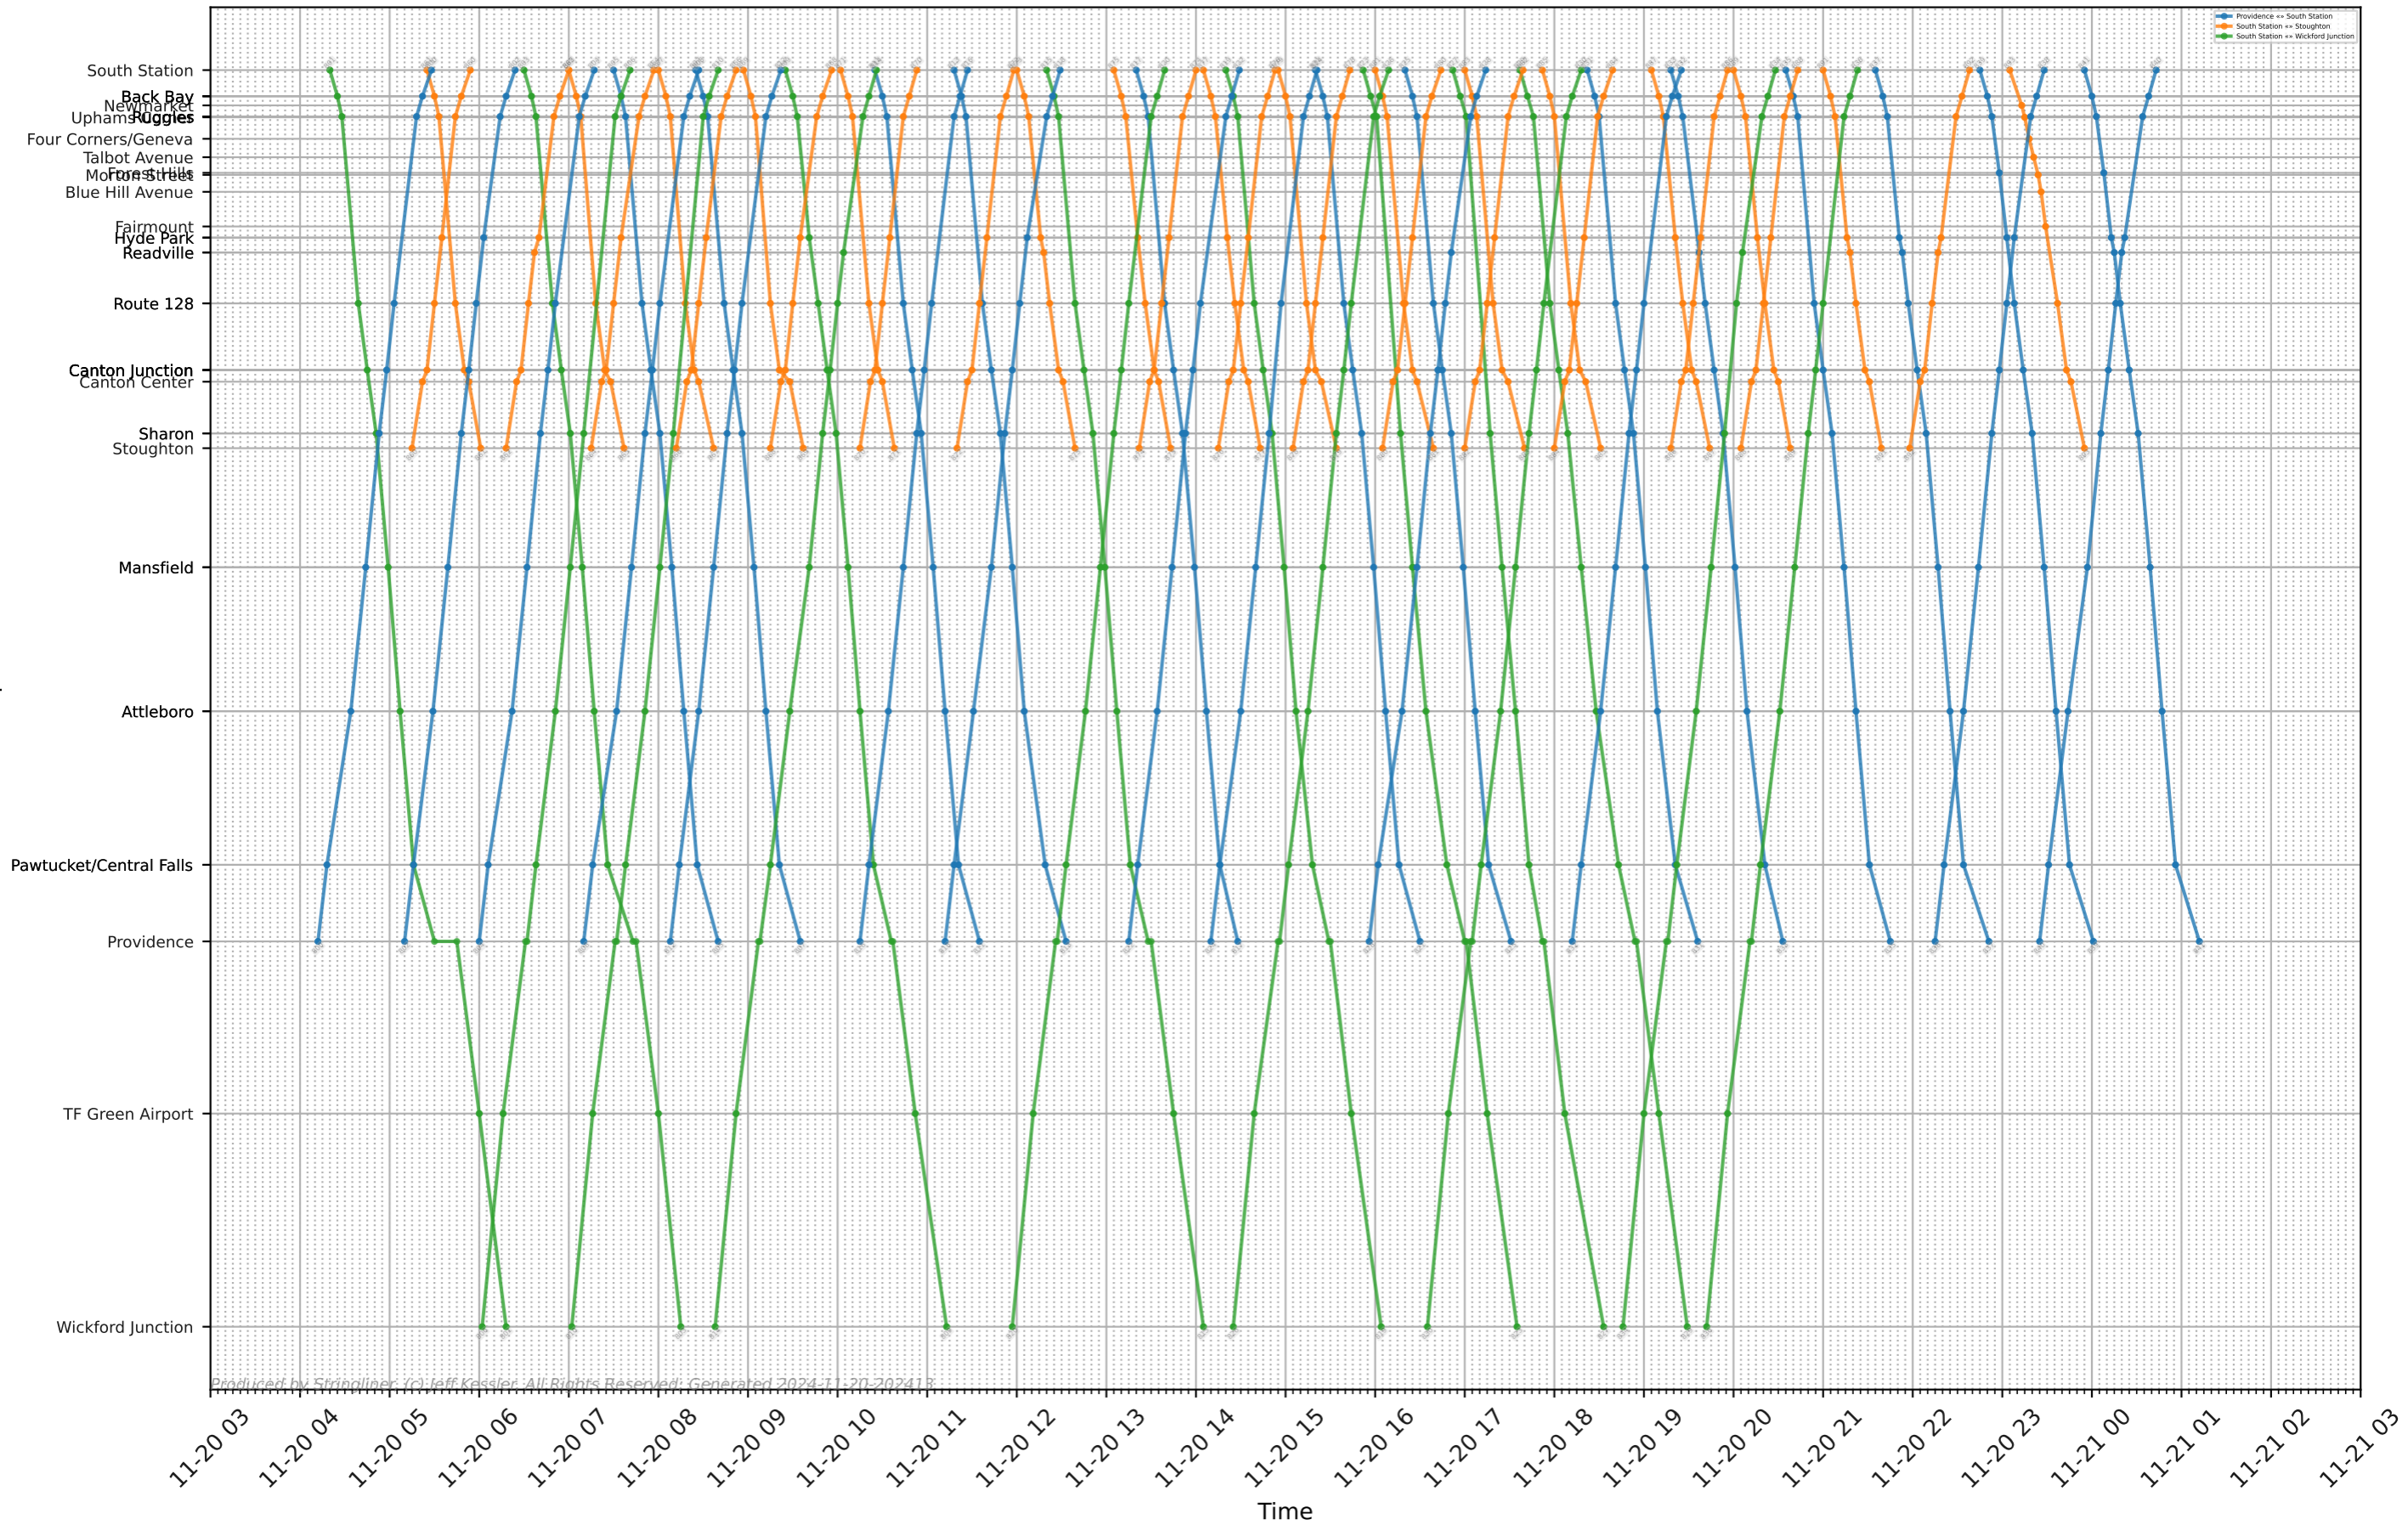

MBTA CR - 0800 Providence

Stops

Time

Produced by Stripliner. (c) Jeff Kessler. All Rights Reserved. Generated 2024-11-20-202418