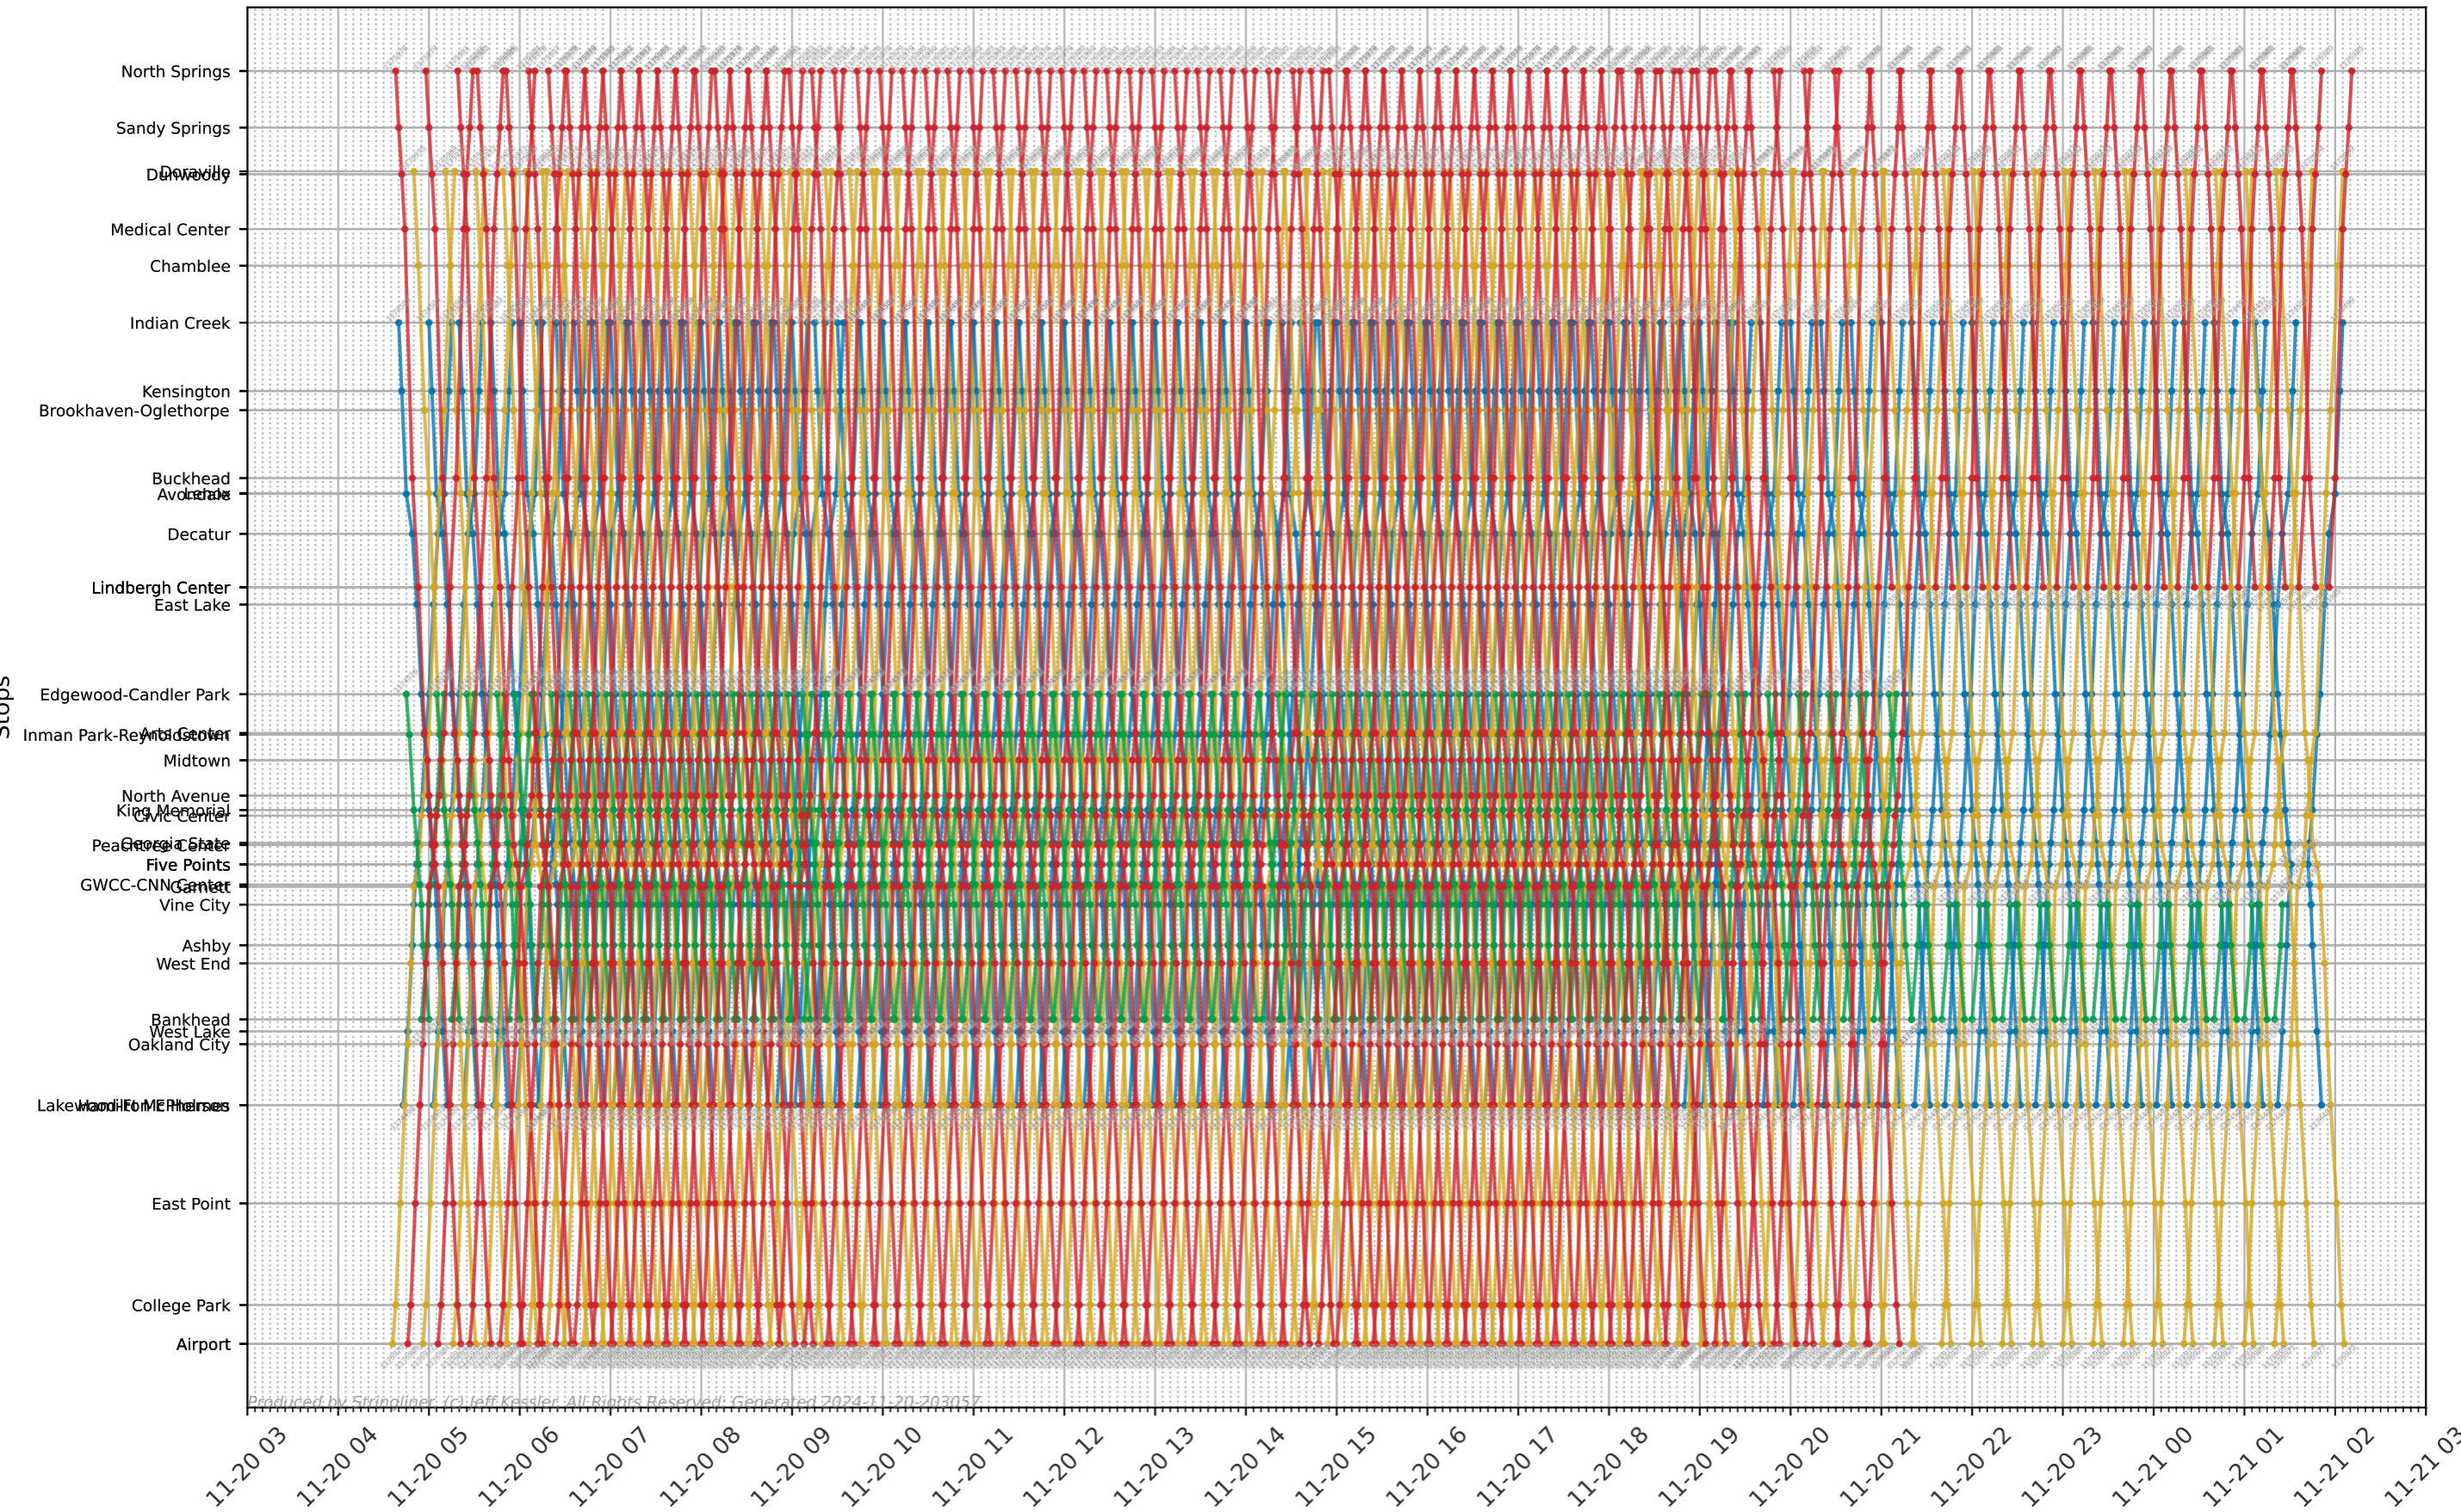

MARTA - Systemwide

Produced by Stringline, IO Jeff Kessler. All Rights Reserved. Generated 2024-11-20-203057