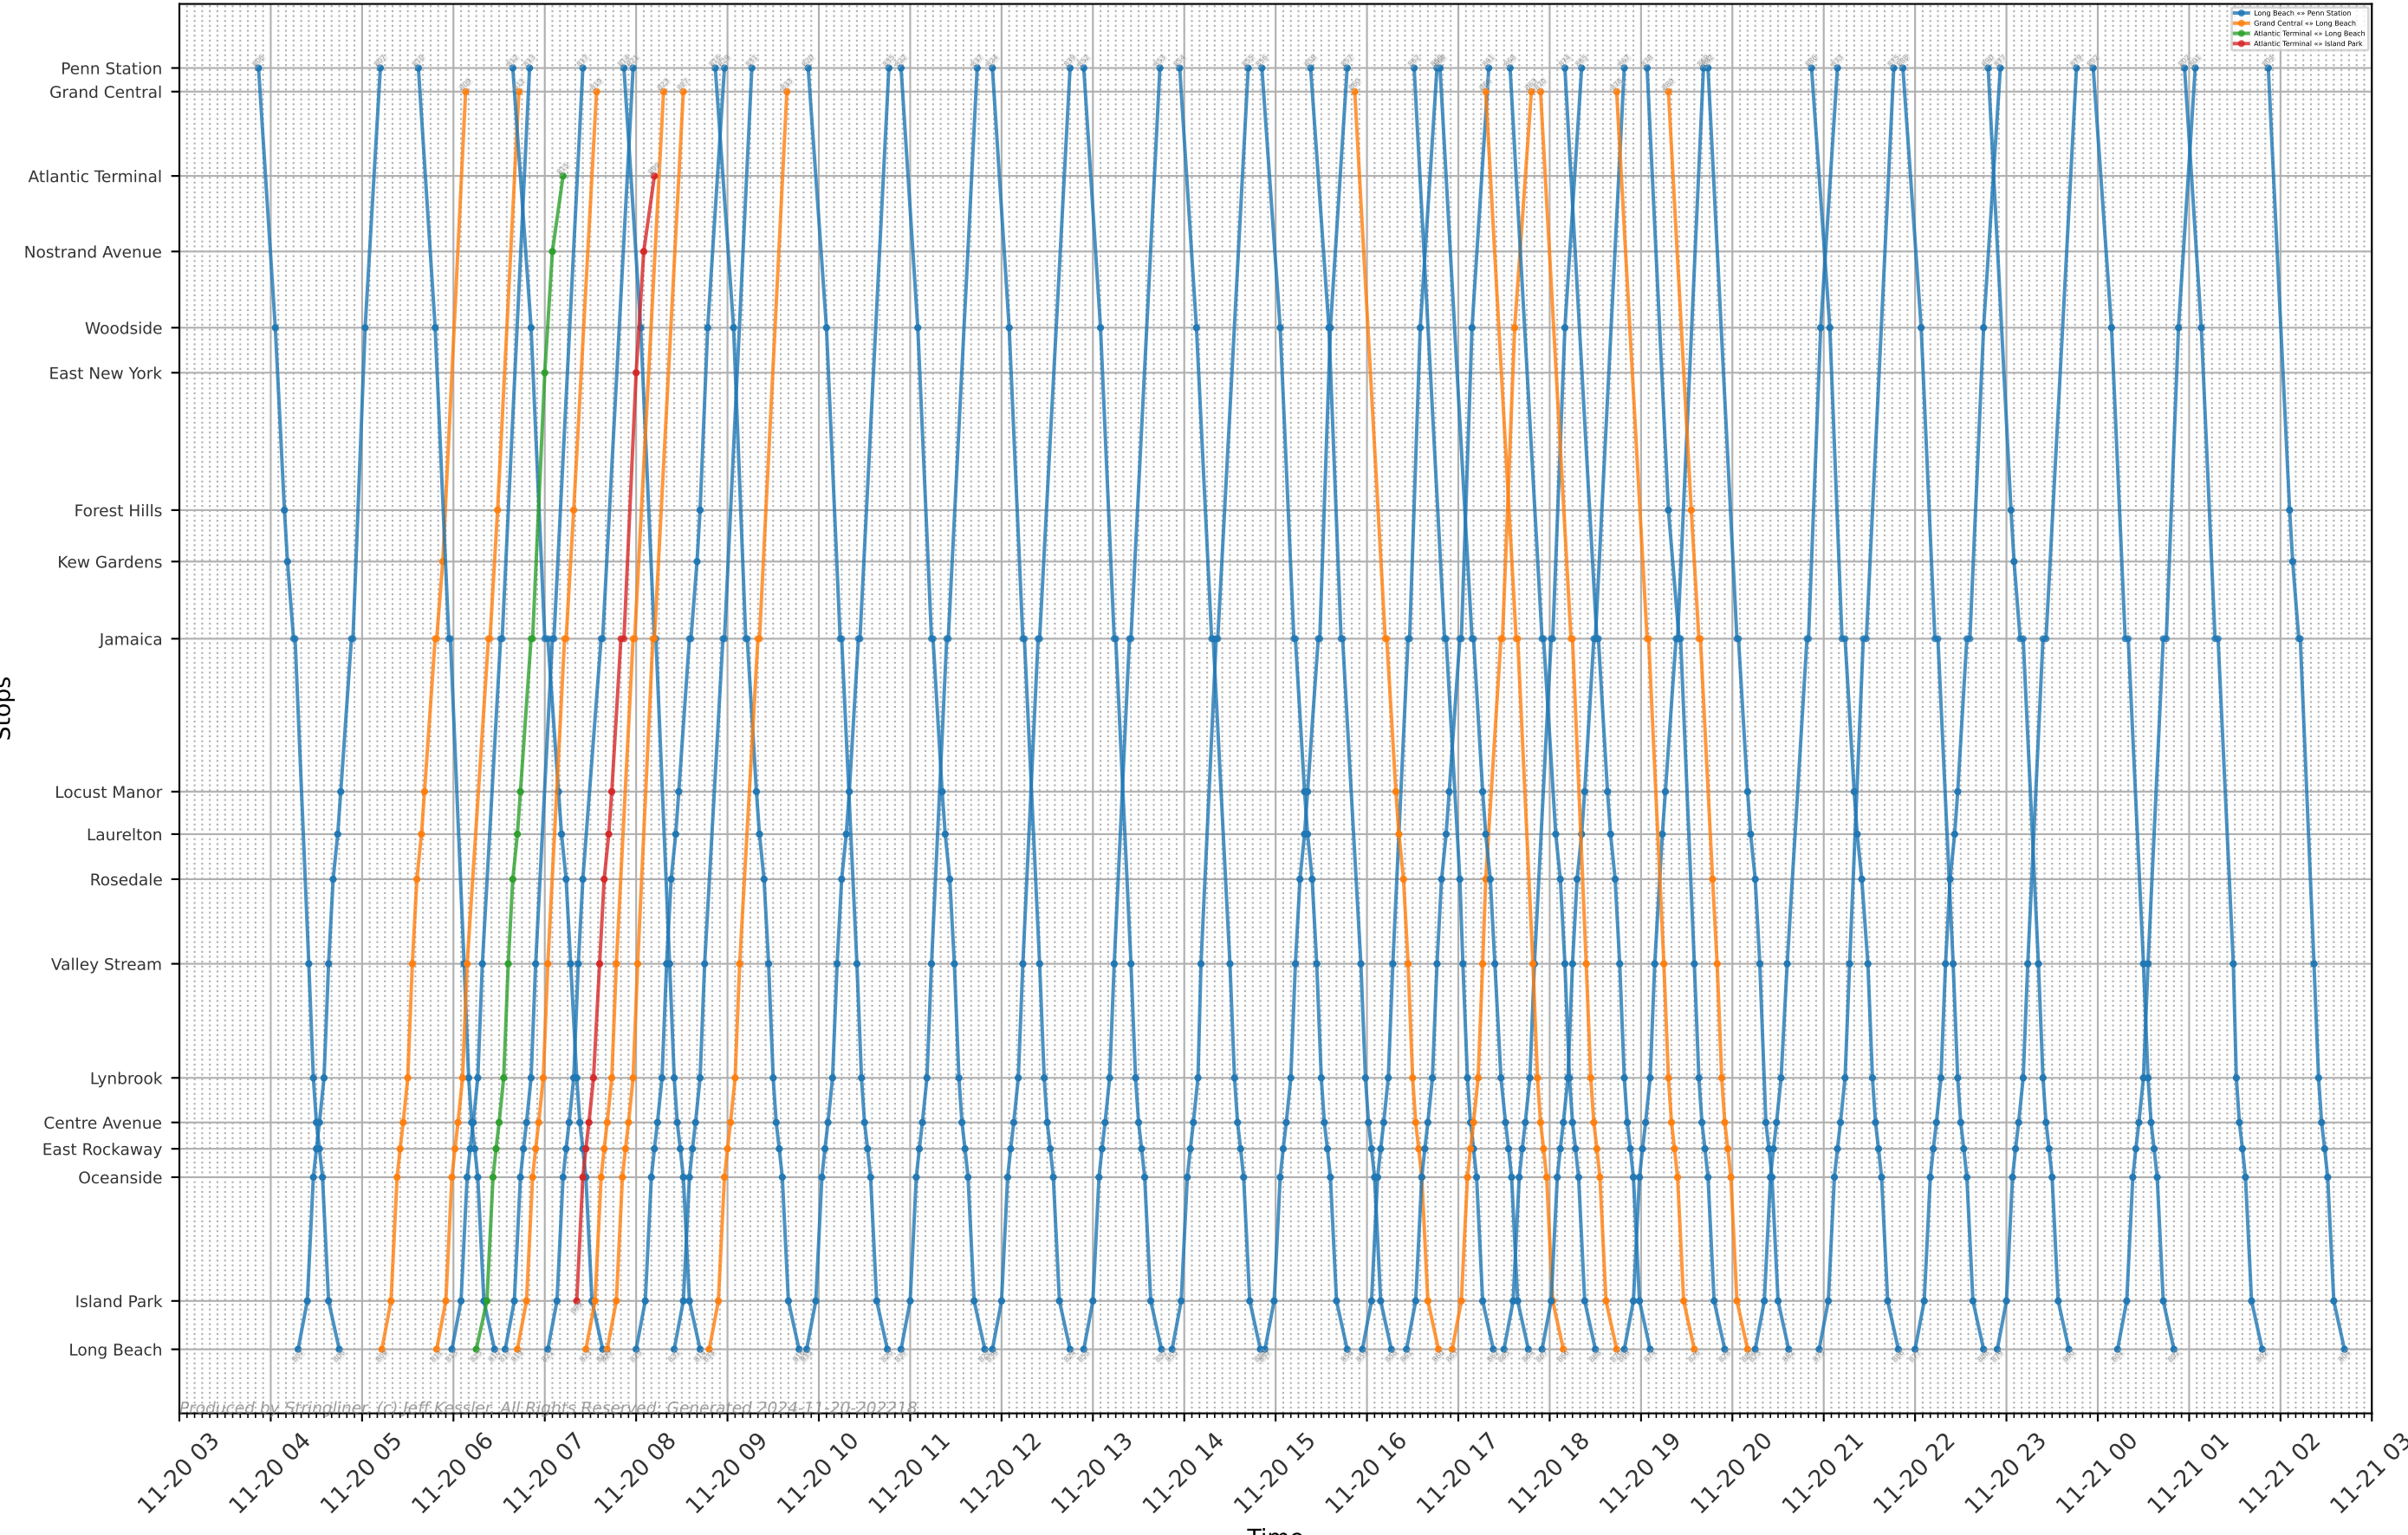

LIRR - Long Beach Branch

Produced by Stringliner (c) Jeff Kessler. All Rights Reserved. Generated 2024-11-20 20:22:18