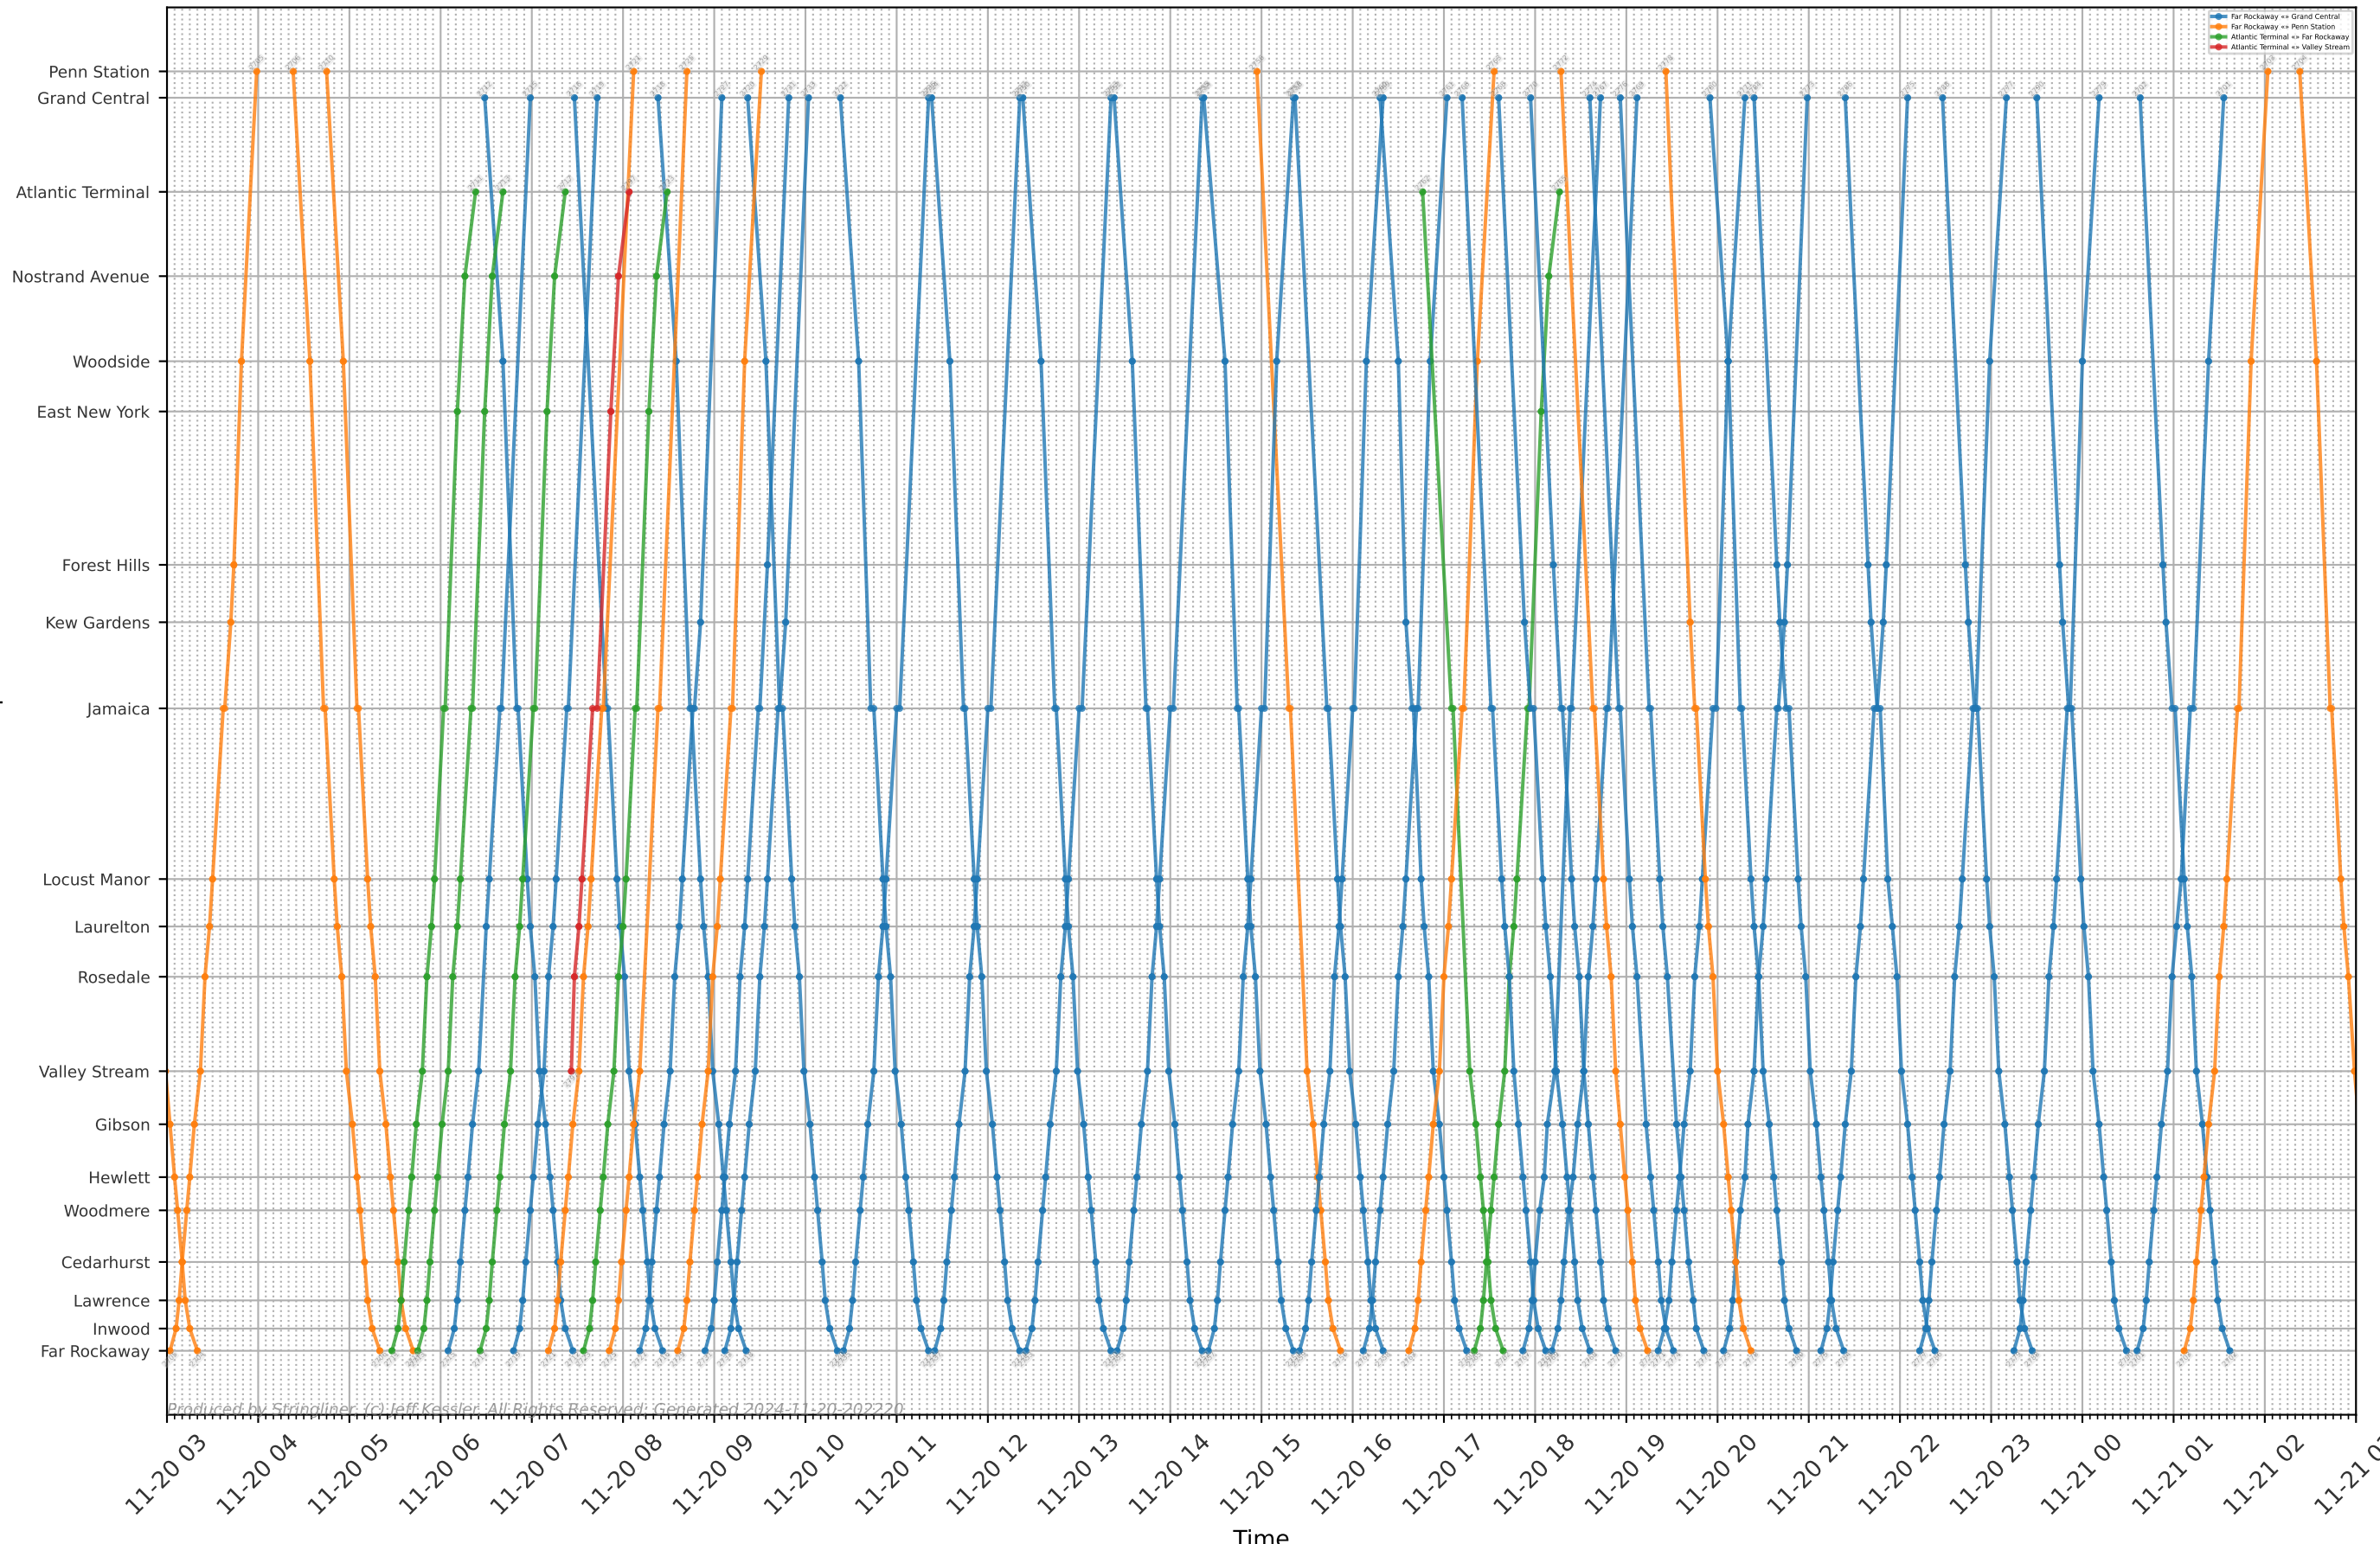

LIRR - Far Rockaway Branch