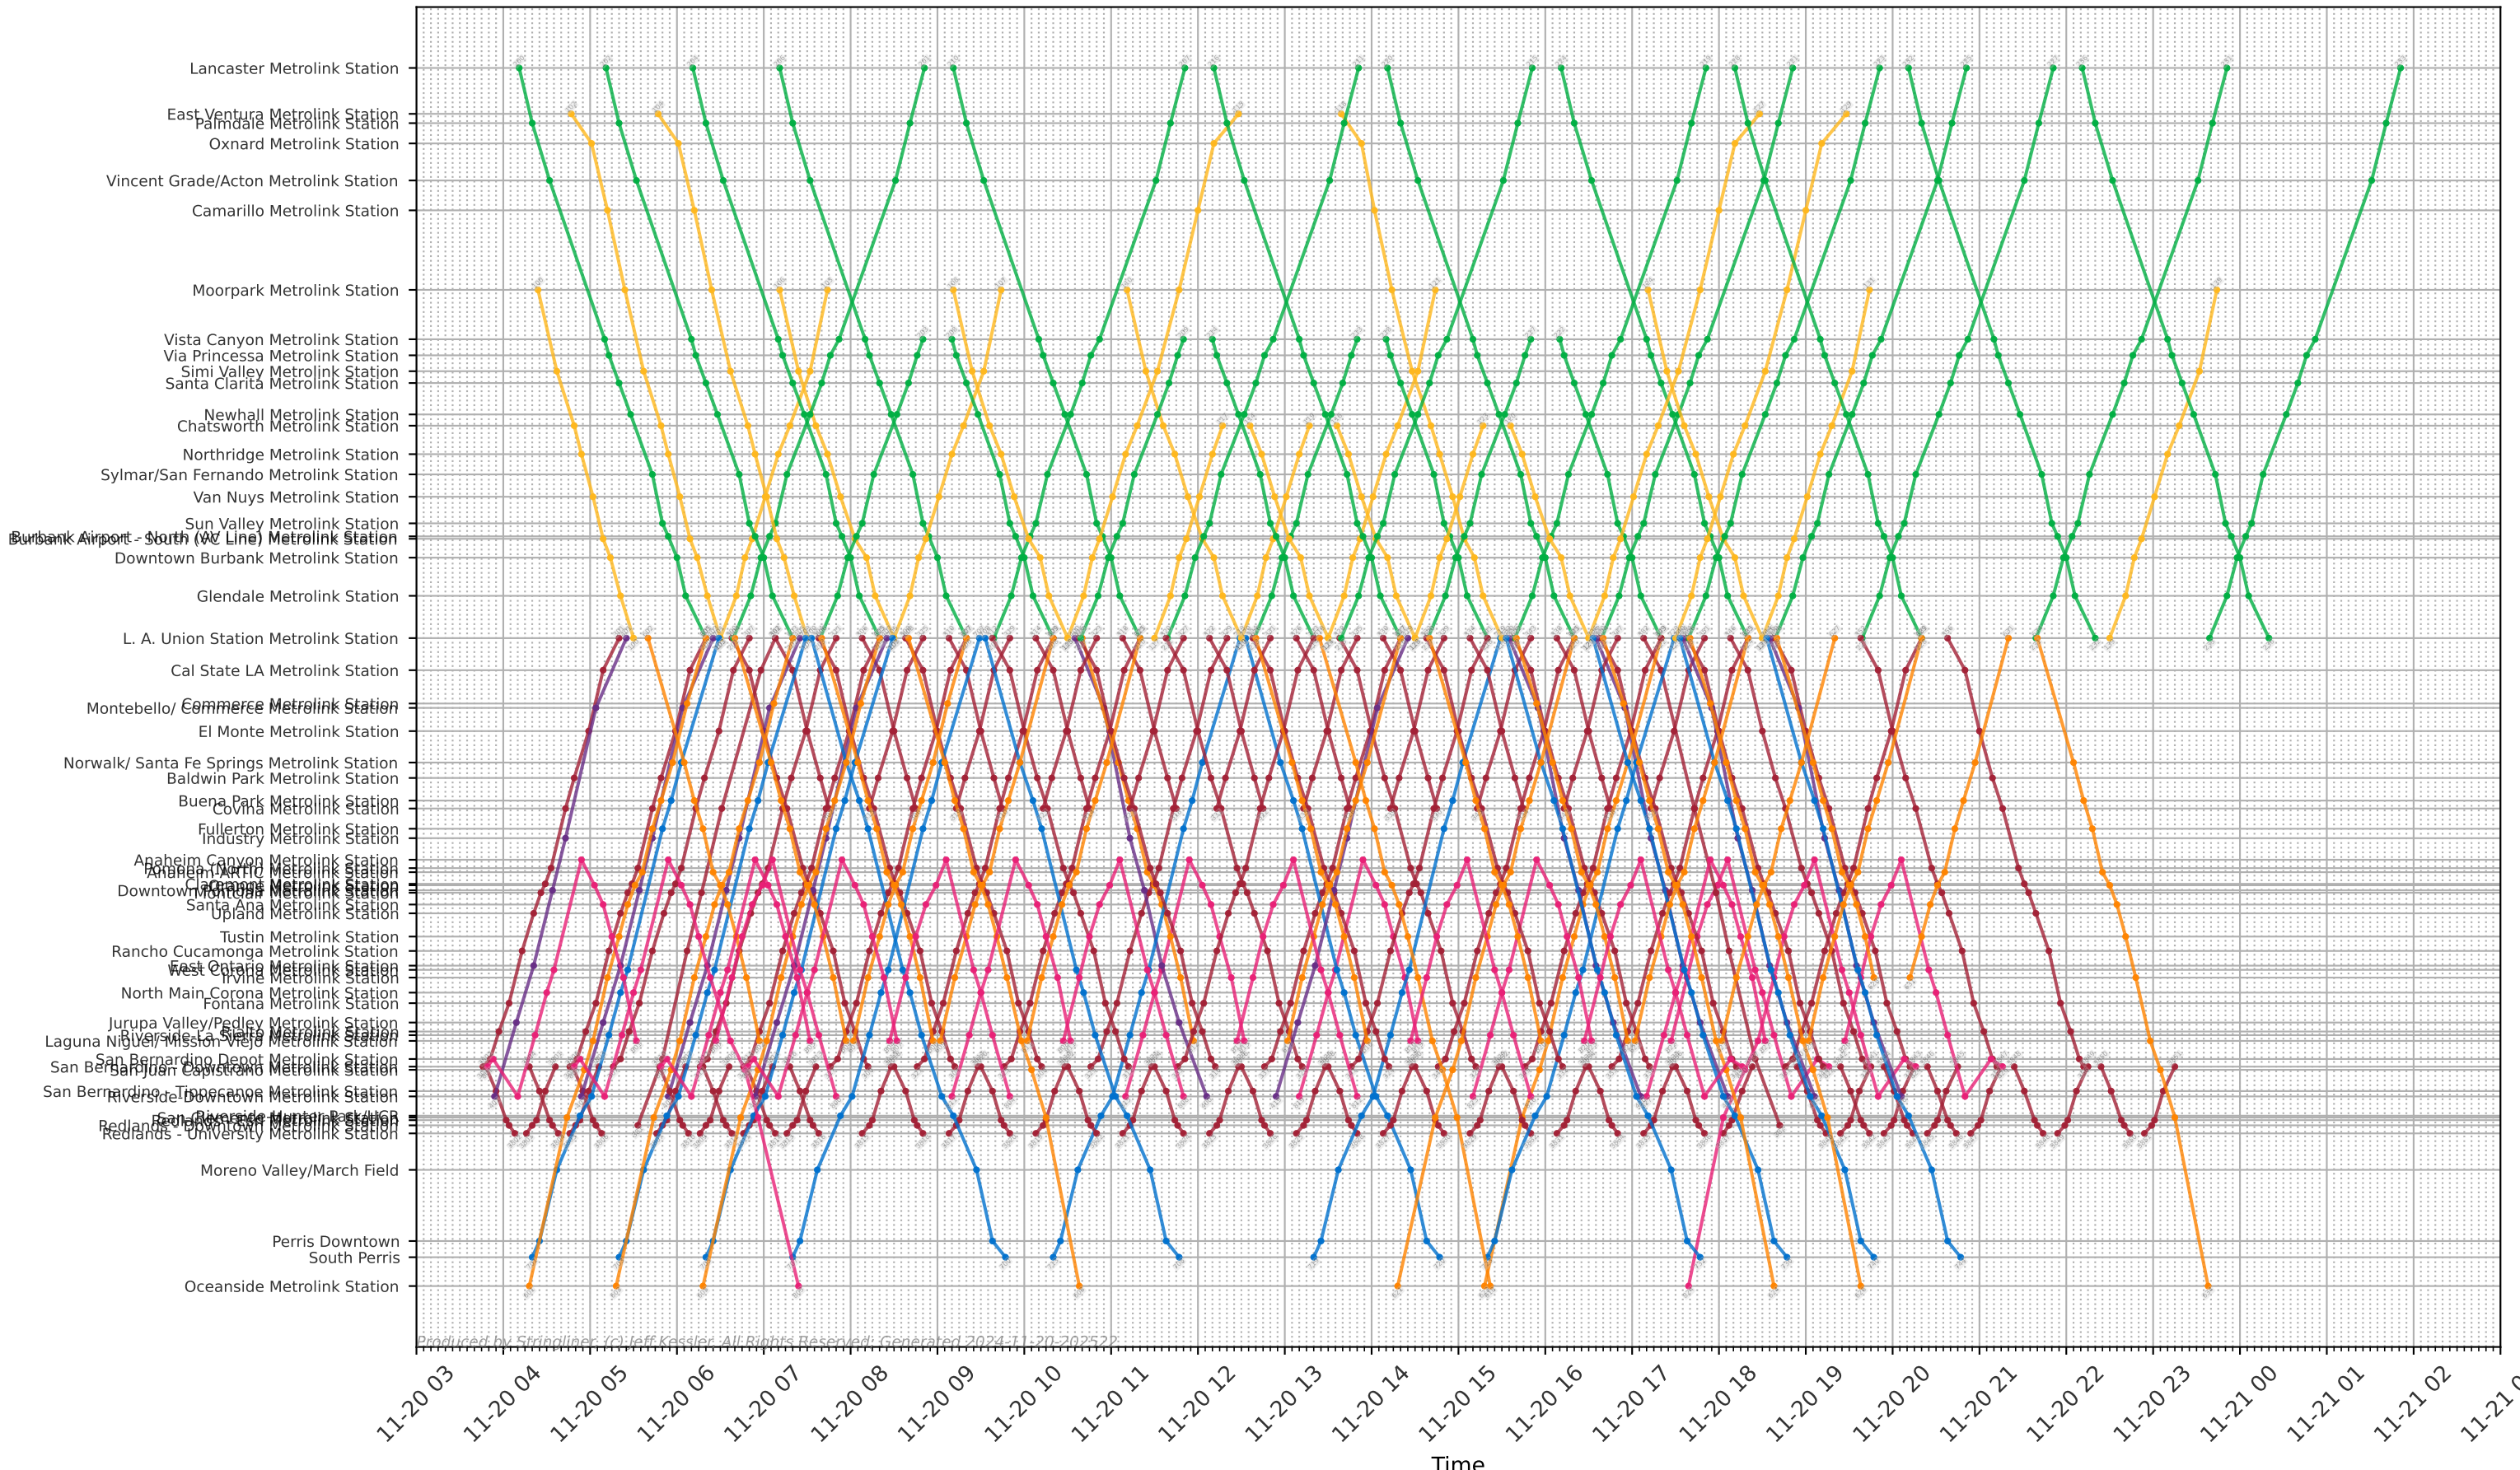

# LA Metrolink - Systemwide Stringline Stringline

Produced by Stringliner (C) Jeff Kessler. All Rights Reserved. Generated 2024-11-20-202522