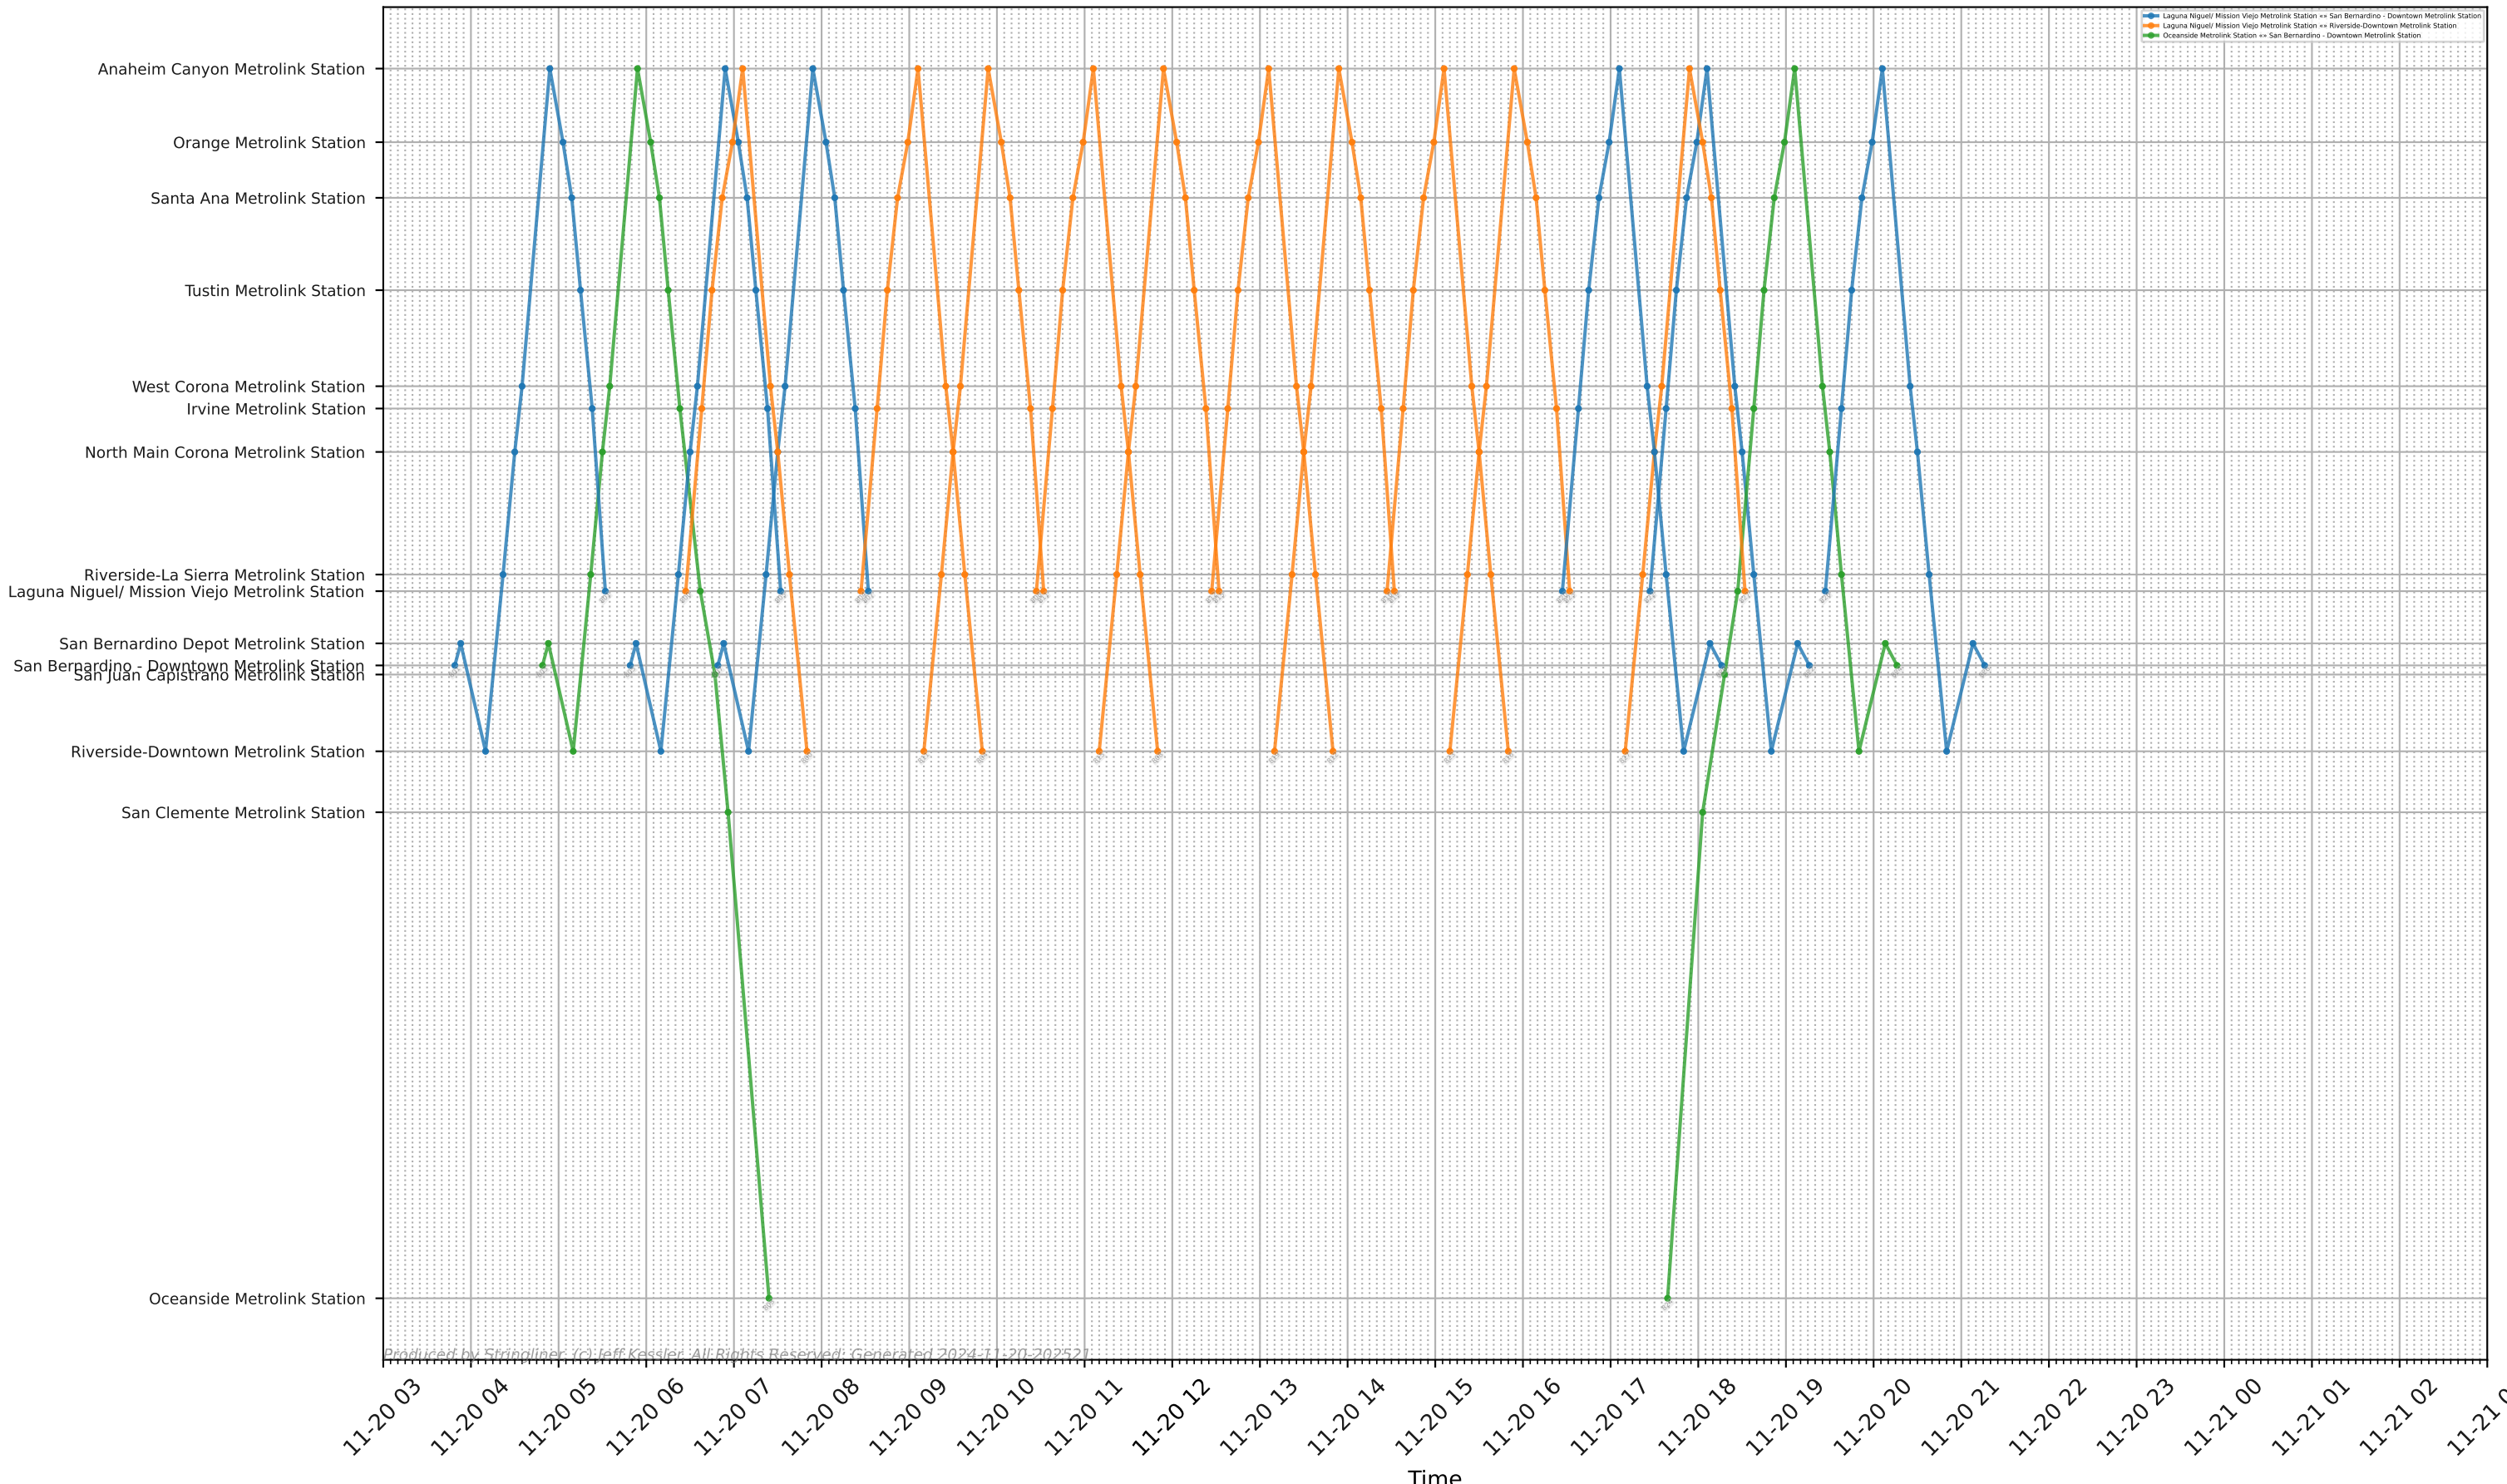

LA Metrolink - Metrolink Inland Empire-Orange County Line Stringline