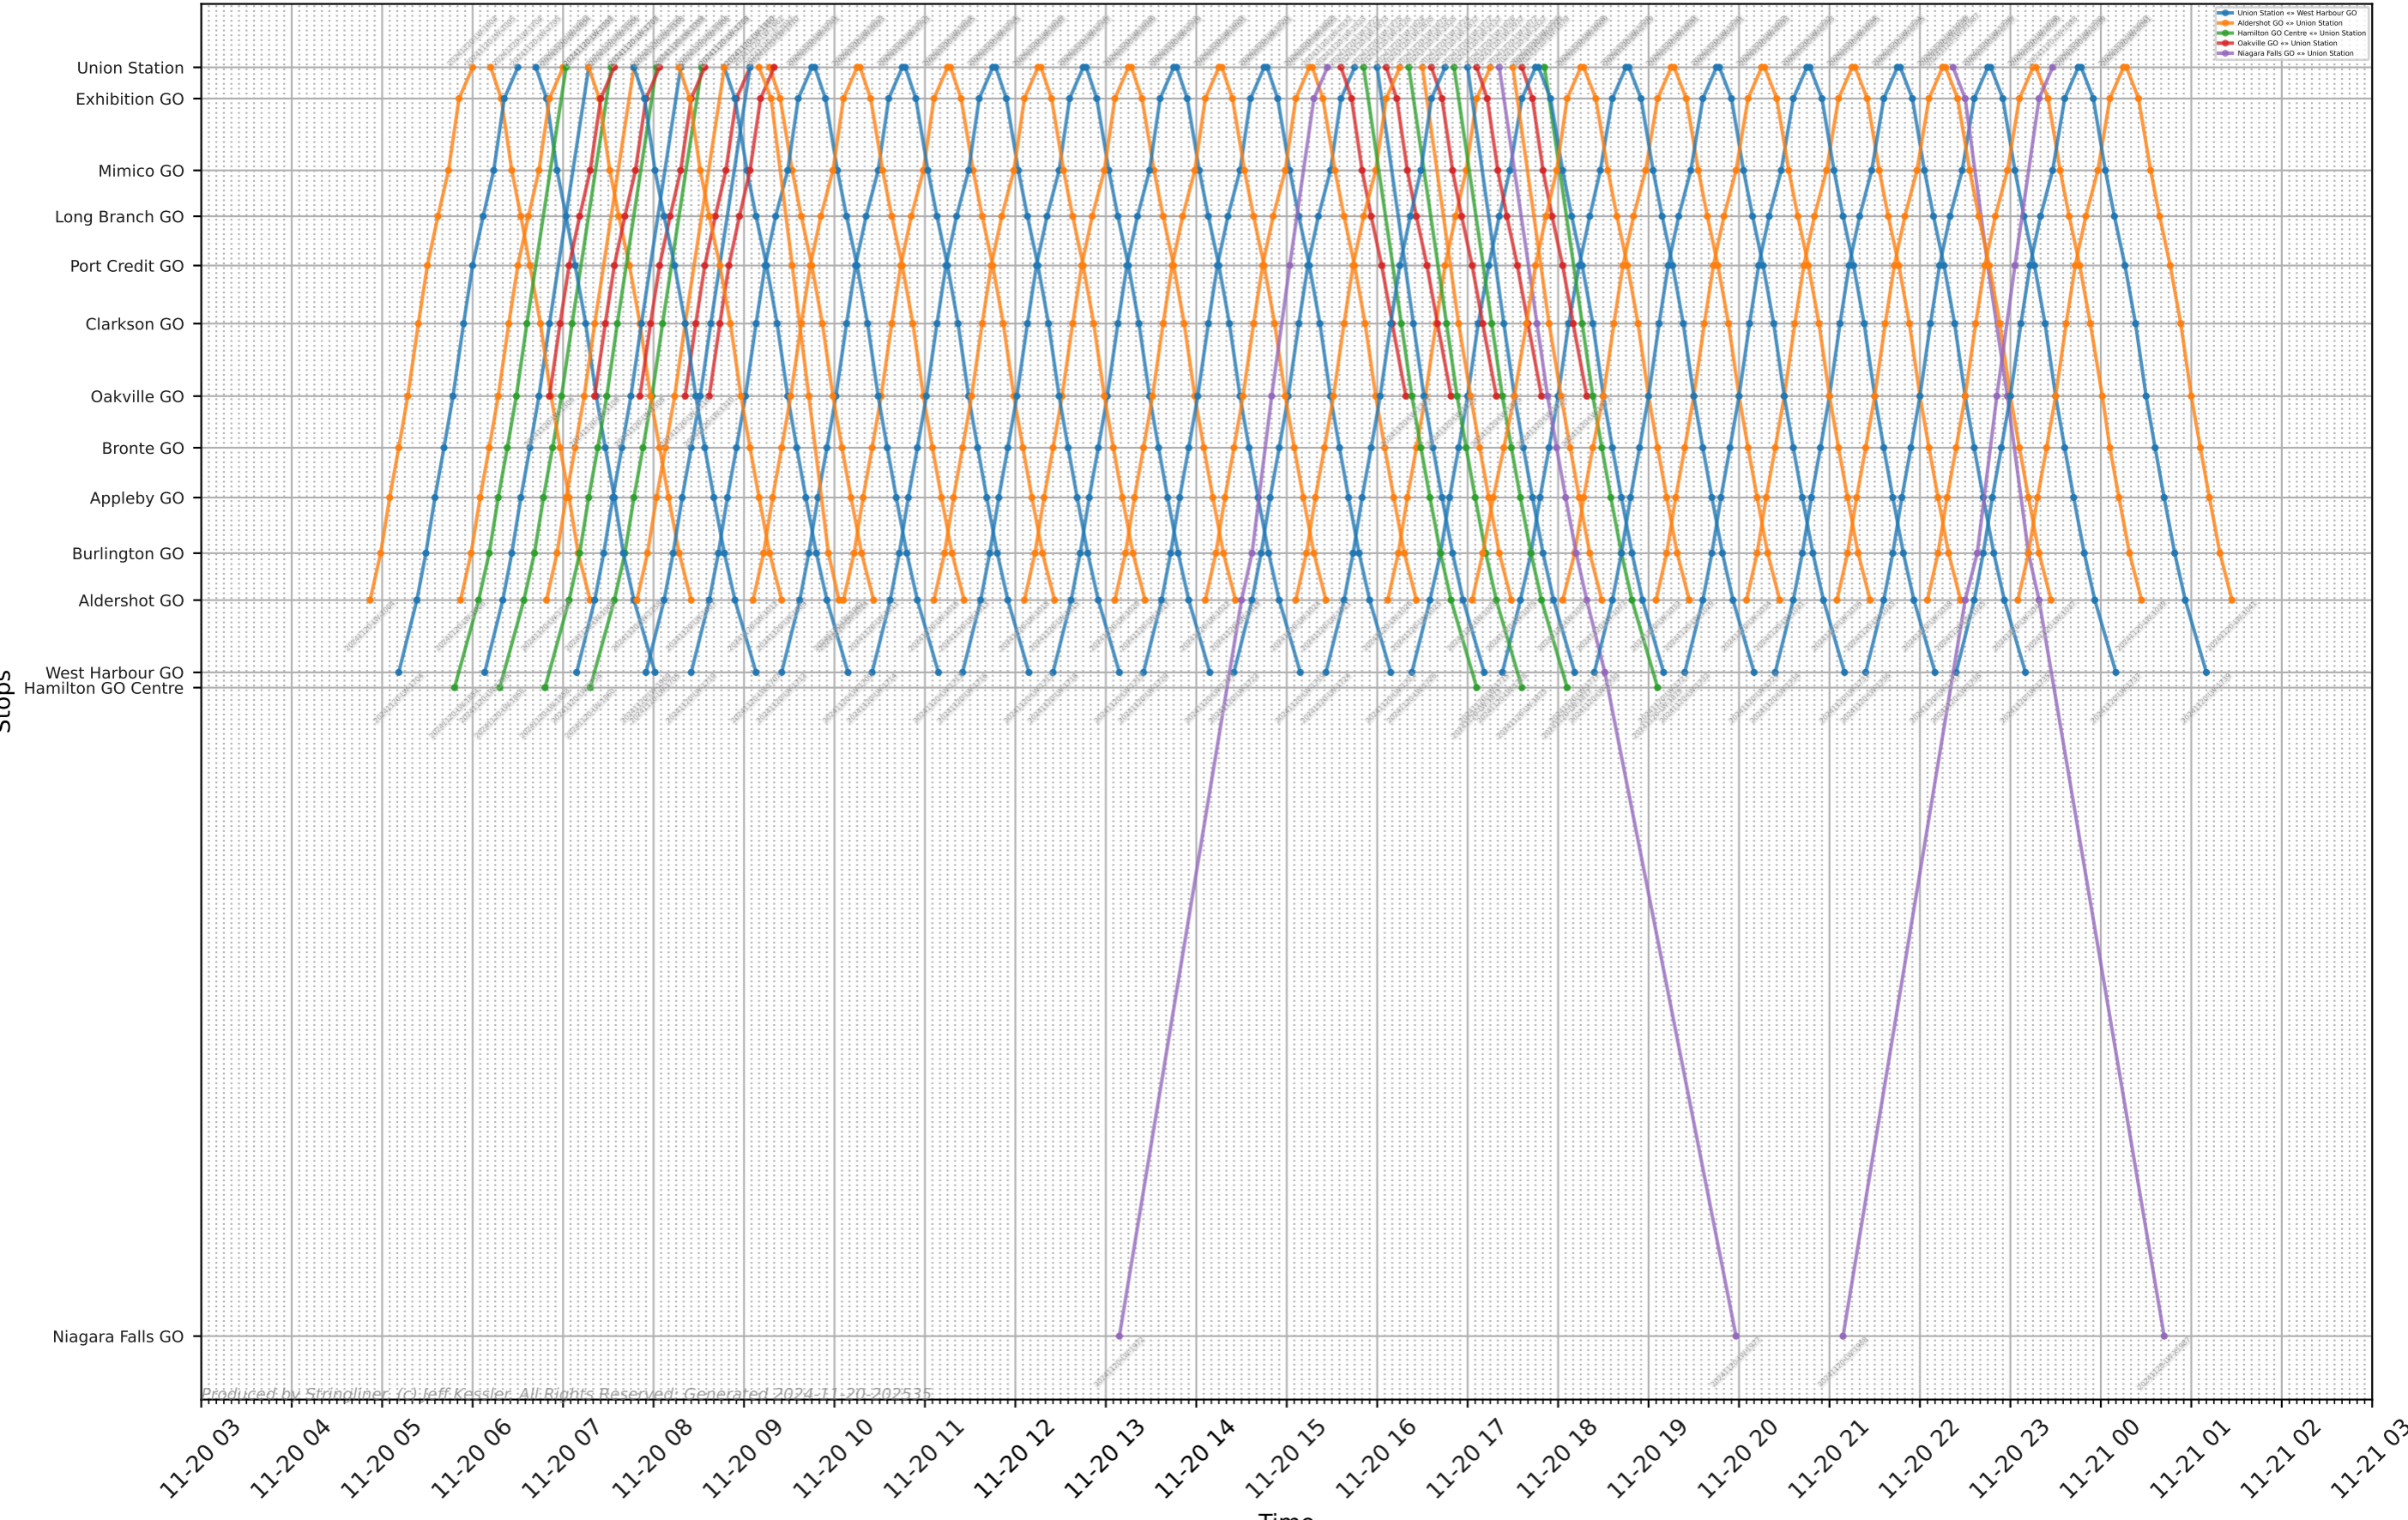

GO Transit - Lakeshore West

Stops

Time